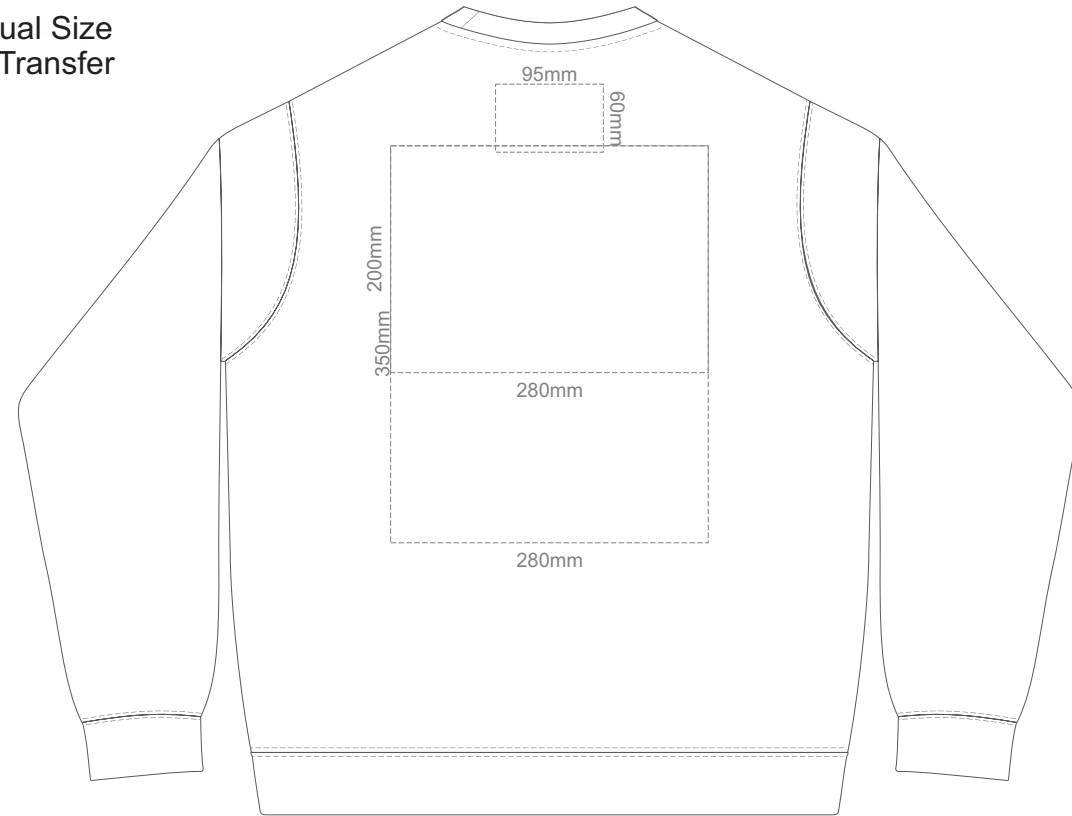

BACK SUPREME 4XL
BLACK ONLY

15% of Actual Size
Colourflex Transfer

Print area 280x200mm can be rotated to best suit.

FRONT SUPREME XS

Print area 280x200mm can be rotated to best suit.

BACK SUPREME XS

15% of Actual Size
Colourflex Transfer

Print area 280x200mm can be rotated to best suit.
FRONT SUPREME SMALL

Print area 280x200mm can be rotated to best suit.
BACK SUPREME SMALL

15% of Actual Size
Colourflex Transfer

Print area 280x200mm can be rotated to best suit.
FRONT SUPREME MEDIUM

Print area 280x200mm can be rotated to best suit.
BACK SUPREME MEDIUM

15% of Actual Size
Colourflex Transfer

Print area 280x200mm can be rotated to best suit.
FRONT SUPREME LARGE

Print area 280x200mm can be rotated to best suit.
BACK SUPREME LARGE

15% of Actual Size
Colourflex Transfer

Print area 280x200mm can be rotated to best suit.
FRONT SUPREME XL

Print area 280x200mm can be rotated to best suit.
BACK SUPREME XL

15% of Actual Size
Colourflex Transfer