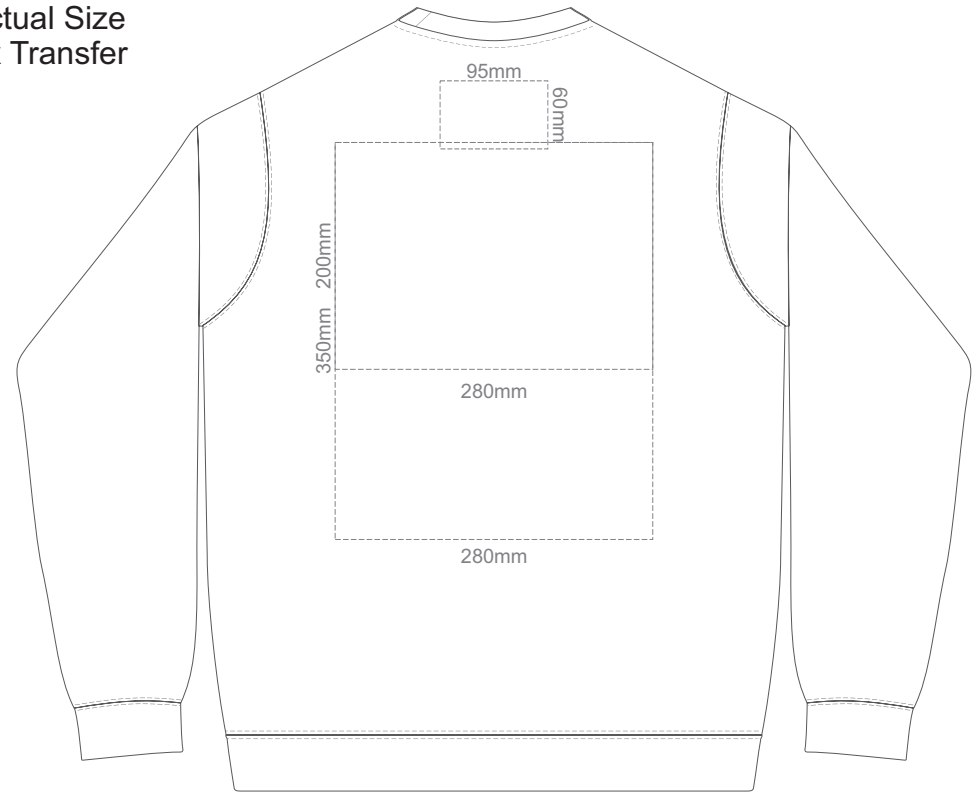

BACK SUPREME 4XL
BLACK ONLY

15% of Actual Size
Colourflex Transfer

Print area 280x200mm can be rotated to best suit.

FRONT SUPREME XS

Print area 280x200mm can be rotated to best suit.

BACK SUPREME XS

15% of Actual Size
Colourflex Transfer

Print area 280x200mm can be rotated to best suit.
FRONT SUPREME SMALL

Print area 280x200mm can be rotated to best suit.
BACK SUPREME SMALL

15% of Actual Size
Colourflex Transfer

Print area 280x200mm can be rotated to best suit.
FRONT SUPREME MEDIUM

Print area 280x200mm can be rotated to best suit.
BACK SUPREME MEDIUM

15% of Actual Size
Colourflex Transfer

Print area 280x200mm can be rotated to best suit.
FRONT SUPREME LARGE

Print area 280x200mm can be rotated to best suit.
BACK SUPREME LARGE

15% of Actual Size
Colourflex Transfer

Print area 280x200mm can be rotated to best suit.
FRONT SUPREME XL

Print area 280x200mm can be rotated to best suit.
BACK SUPREME XL

15% of Actual Size
Colourflex Transfer