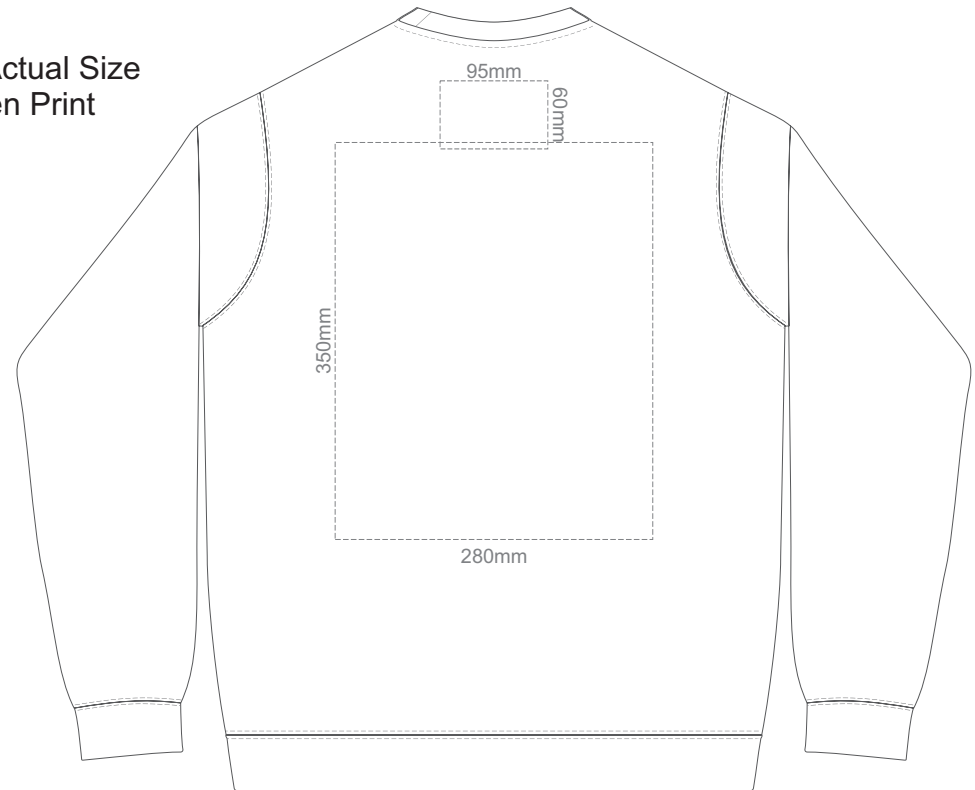

15% of Actual Size
Screen Print

FRONT SUPREME XS

BACK SUPREME XS

15% of Actual Size
Screen Print

FRONT SUPREME SMALL

BACK SUPREME SMALL

15% of Actual Size
Screen Print

FRONT SUPREME MEDIUM

BACK SUPREME MEDIUM

15% of Actual Size
Screen Print

FRONT SUPREME LARGE

BACK SUPREME LARGE

15% of Actual Size
Screen Print

FRONT SUPREME XL

BACK SUPREME XL

15% of Actual Size
Screen Print

BACK SUPREME 4XL
BLACK ONLY

15% of Actual Size
Colourflex Transfer

Print area 280x200mm can be rotated to best suit.

FRONT SUPREME XS

Print area 280x200mm can be rotated to best suit.

BACK SUPREME XS

15% of Actual Size
Colourflex Transfer

Print area 280x200mm can be rotated to best suit.
FRONT SUPREME SMALL

Print area 280x200mm can be rotated to best suit.
BACK SUPREME SMALL

15% of Actual Size
Colourflex Transfer

Print area 280x200mm can be rotated to best suit.
FRONT SUPREME MEDIUM