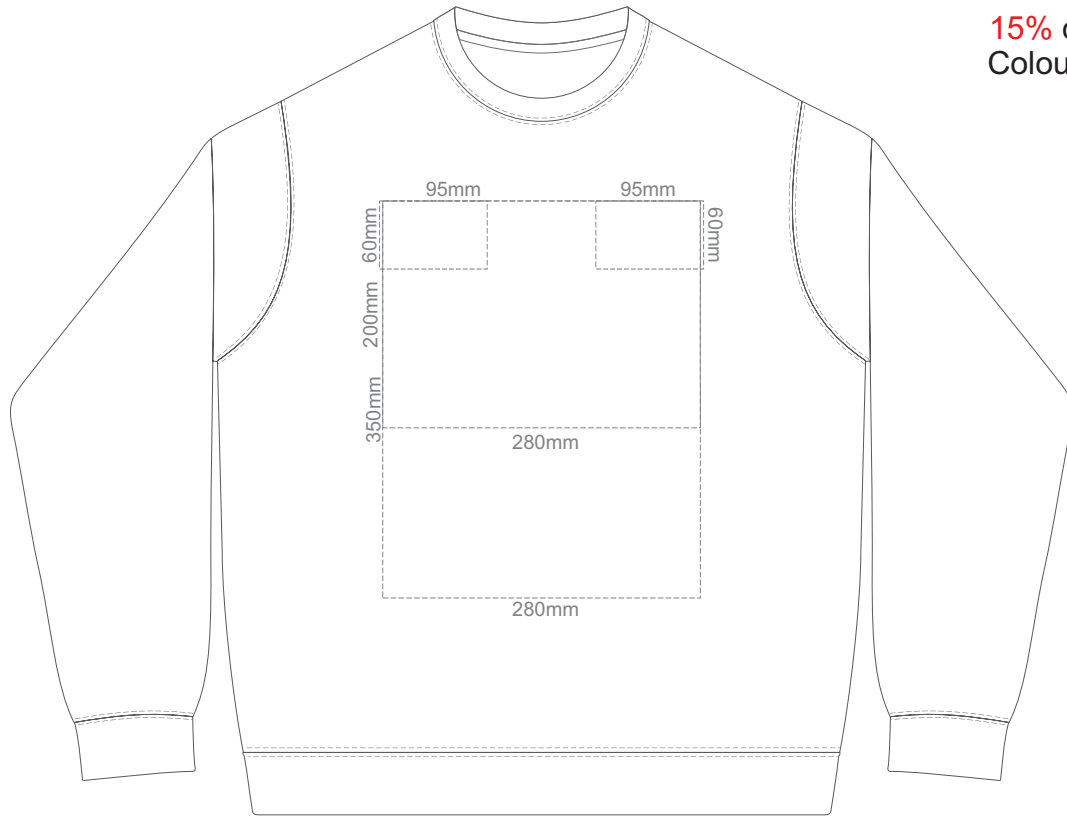

BACK SUPREME 4XL
BLACK ONLY

15% of Actual Size
Colourflex Transfer

Print area 280x200mm can be rotated to best suit.

FRONT SUPREME XS

Print area 280x200mm can be rotated to best suit.

BACK SUPREME XS

15% of Actual Size
Colourflex Transfer

Print area 280x200mm can be rotated to best suit.
FRONT SUPREME SMALL

Print area 280x200mm can be rotated to best suit.
BACK SUPREME SMALL

15% of Actual Size
Colourflex Transfer

Print area 280x200mm can be rotated to best suit.
FRONT SUPREME MEDIUM

Print area 280x200mm can be rotated to best suit.
BACK SUPREME MEDIUM

15% of Actual Size
Colourflex Transfer

Print area 280x200mm can be rotated to best suit.
FRONT SUPREME LARGE

Print area 280x200mm can be rotated to best suit.
BACK SUPREME LARGE

15% of Actual Size
Colourflex Transfer

Print area 280x200mm can be rotated to best suit.
FRONT SUPREME XL

Print area 280x200mm can be rotated to best suit.
BACK SUPREME XL

15% of Actual Size
Colourflex Transfer