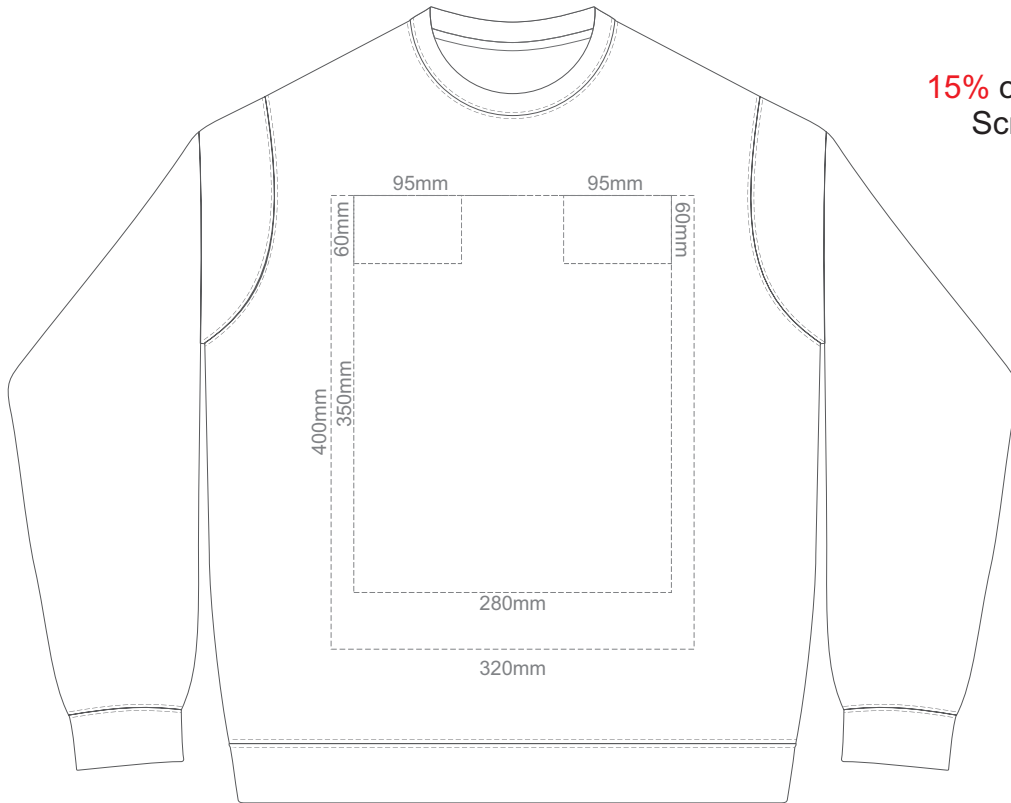

15% of Actual Size
Screen Print

FRONT SUPREME XS

BACK SUPREME XS

15% of Actual Size
Screen Print

FRONT SUPREME SMALL

BACK SUPREME SMALL

15% of Actual Size
Screen Print

FRONT SUPREME MEDIUM

BACK SUPREME 4XL
BLACK ONLY

15% of Actual Size
Colourflex Transfer

Print area 280x200mm can be rotated to best suit.

FRONT SUPREME XS

Print area 280x200mm can be rotated to best suit.

BACK SUPREME XS

15% of Actual Size
Colourflex Transfer

Print area 280x200mm can be rotated to best suit.
FRONT SUPREME SMALL

Print area 280x200mm can be rotated to best suit.
BACK SUPREME SMALL

15% of Actual Size
Colourflex Transfer

Print area 280x200mm can be rotated to best suit.
FRONT SUPREME MEDIUM

Print area 280x200mm can be rotated to best suit.
BACK SUPREME MEDIUM

15% of Actual Size
Colourflex Transfer

Print area 280x200mm can be rotated to best suit.
FRONT SUPREME LARGE

Print area 280x200mm can be rotated to best suit.
BACK SUPREME LARGE