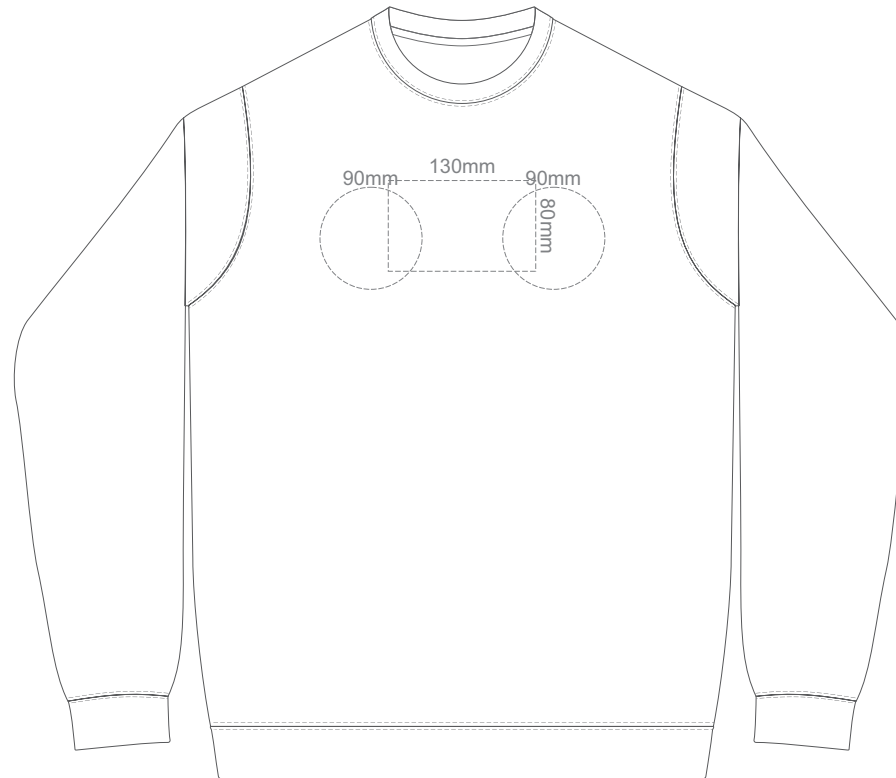

15% of Actual Size
Colourflex Transfer

Print area 280x200mm can be rotated to best suit.
FRONT SUPREME XL

Print area 280x200mm can be rotated to best suit.
BACK SUPREME XL

15% of Actual Size
Colourflex Transfer

Print area 280x200mm can be rotated to best suit.
FRONT SUPREME XXL

Print area 280x200mm can be rotated to best suit.
BACK SUPREME XXL

15% of Actual Size
Colourflex Transfer

Print area 280x200mm can be rotated to best suit.
FRONT SUPREME 3XL

Print area 280x200mm can be rotated to best suit.
BACK SUPREME 3XL

15% of Actual Size
Colourflex Transfer

FRONT SUPREME 4XL
BLACK ONLY

Print area 280x200mm can be rotated to best suit.

15% of Actual Size
Colourflex Transfer

BACK SUPREME 4XL
BLACK ONLY

Print area 280x200mm can be rotated to best suit.

15% of Actual Size
Embroidery

FRONT SUPREME XS

15% of Actual Size
Embroidery

FRONT SUPREME SMALL

15% of Actual Size
Embroidery

FRONT SUPREME MEDIUM