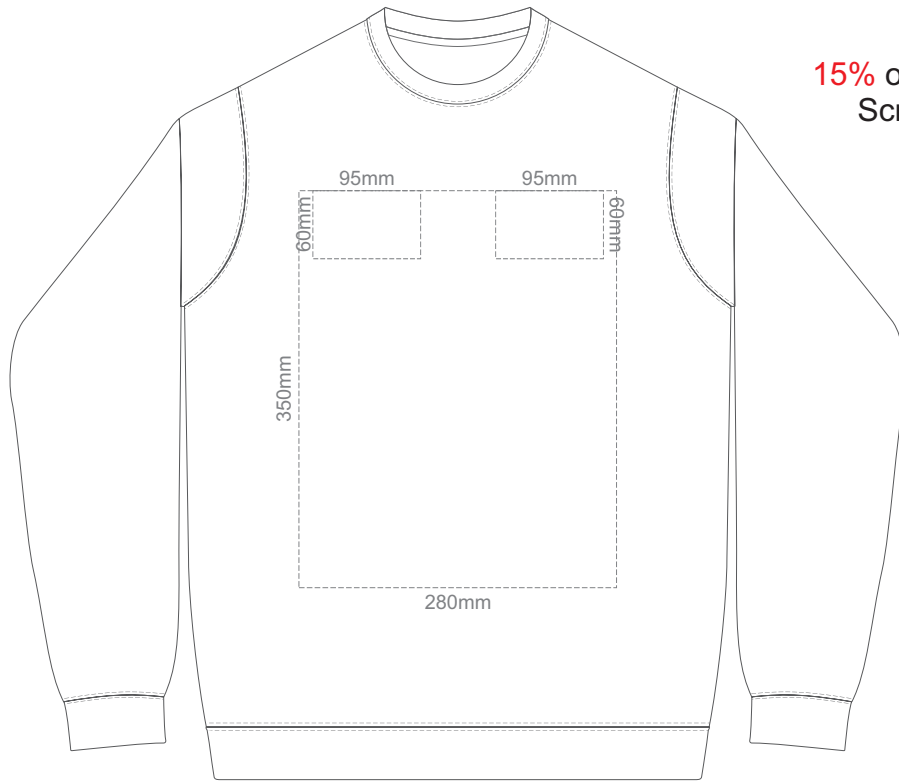

15% of Actual Size
Screen Print

FRONT SUPREME XS

BACK SUPREME XS

15% of Actual Size
Screen Print

FRONT SUPREME SMALL

BACK SUPREME SMALL

15% of Actual Size
Screen Print

FRONT SUPREME MEDIUM

BACK SUPREME MEDIUM

15% of Actual Size
Screen Print

FRONT SUPREME LARGE

BACK SUPREME LARGE

15% of Actual Size
Screen Print

FRONT SUPREME XL

BACK SUPREME XL

15% of Actual Size
Screen Print

BACK SUPREME 4XL
BLACK ONLY

15% of Actual Size
Colourflex Transfer

Print area 280x200mm can be rotated to best suit.

FRONT SUPREME XS

Print area 280x200mm can be rotated to best suit.

BACK SUPREME XS

15% of Actual Size
Colourflex Transfer

Print area 280x200mm can be rotated to best suit.
FRONT SUPREME SMALL

Print area 280x200mm can be rotated to best suit.
BACK SUPREME SMALL

15% of Actual Size
Colourflex Transfer

Print area 280x200mm can be rotated to best suit.
FRONT SUPREME MEDIUM