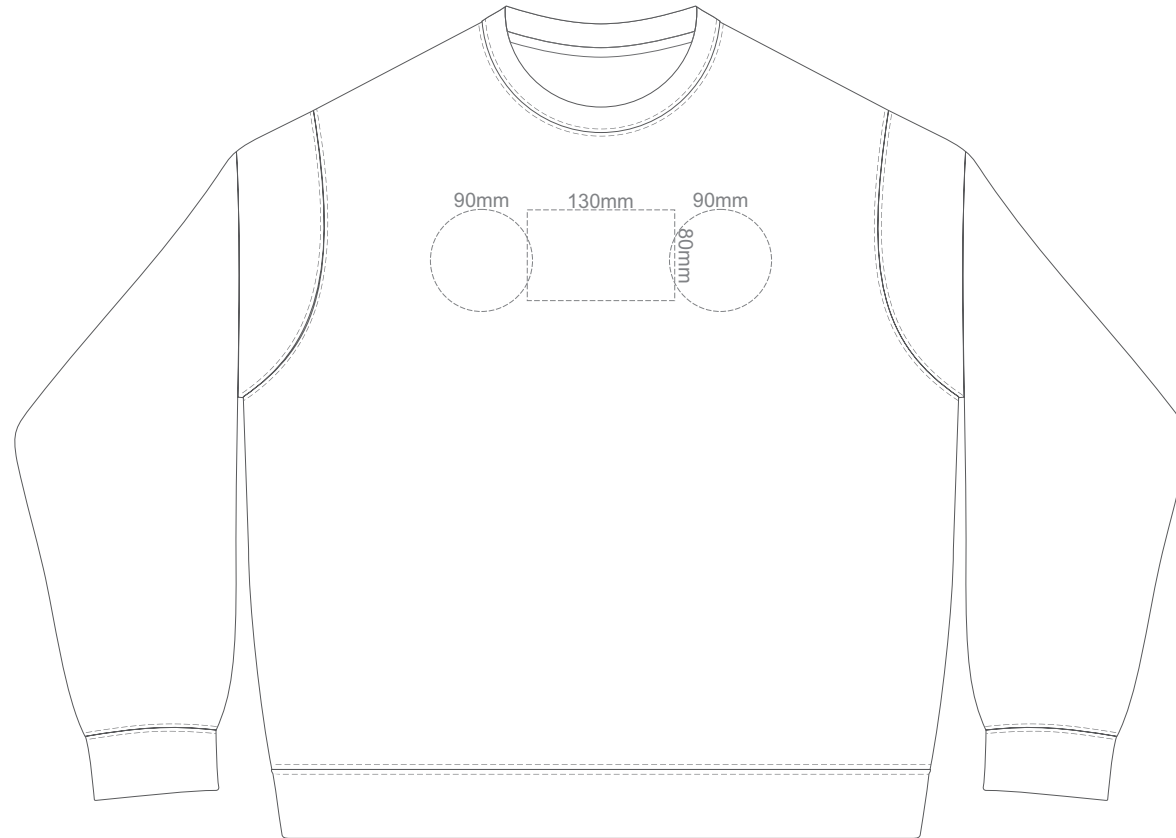

Print area 280x200mm can be rotated to best suit.
BACK SUPREME 3XL

15% of Actual Size
Colourflex Transfer

FRONT SUPREME 4XL
BLACK ONLY

Print area 280x200mm can be rotated to best suit.

15% of Actual Size
Colourflex Transfer

BACK SUPREME 4XL
BLACK ONLY

Print area 280x200mm can be rotated to best suit.

15% of Actual Size
Embroidery

FRONT SUPREME XS

15% of Actual Size
Embroidery

FRONT SUPREME SMALL

15% of Actual Size
Embroidery

FRONT SUPREME MEDIUM

15% of Actual Size
Embroidery

FRONT SUPREME LARGE

15% of Actual Size
Embroidery

FRONT SUPREME XL

15% of Actual Size
Embroidery

FRONT SUPREME XXL

15% of Actual Size
Embroidery

FRONT SUPREME 3XL

15% of Actual Size
Embroidery

FRONT SUPREME 4XL
BLACK ONLY