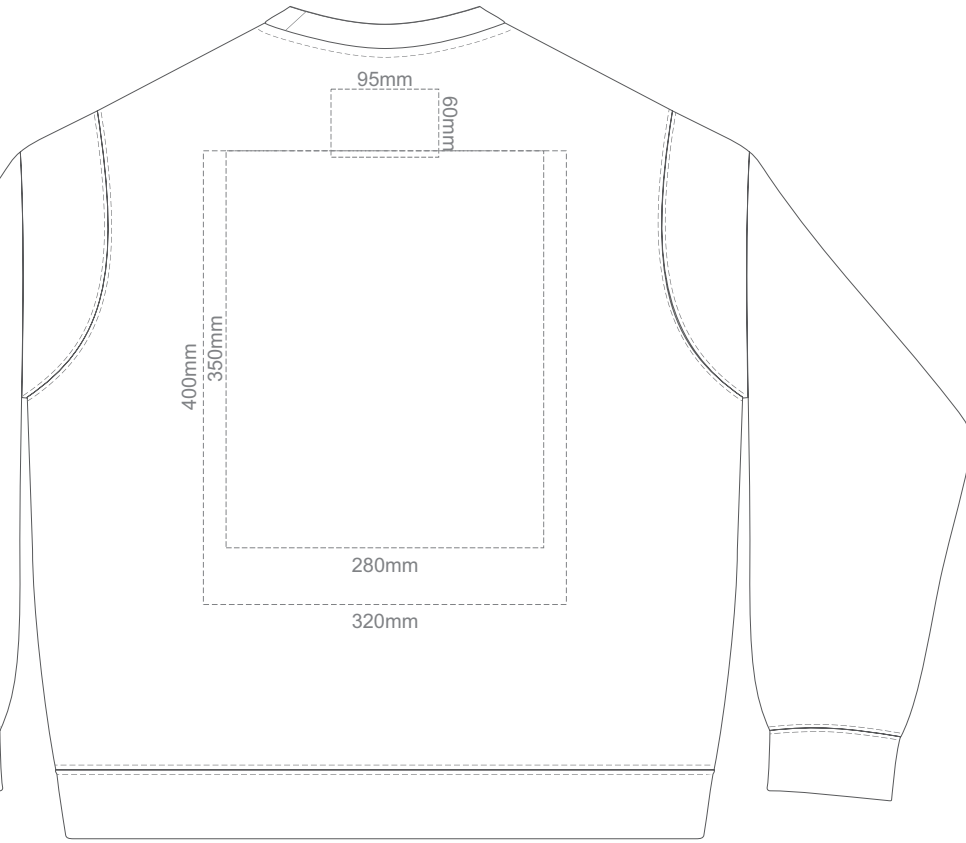

BACK SUPREME XL