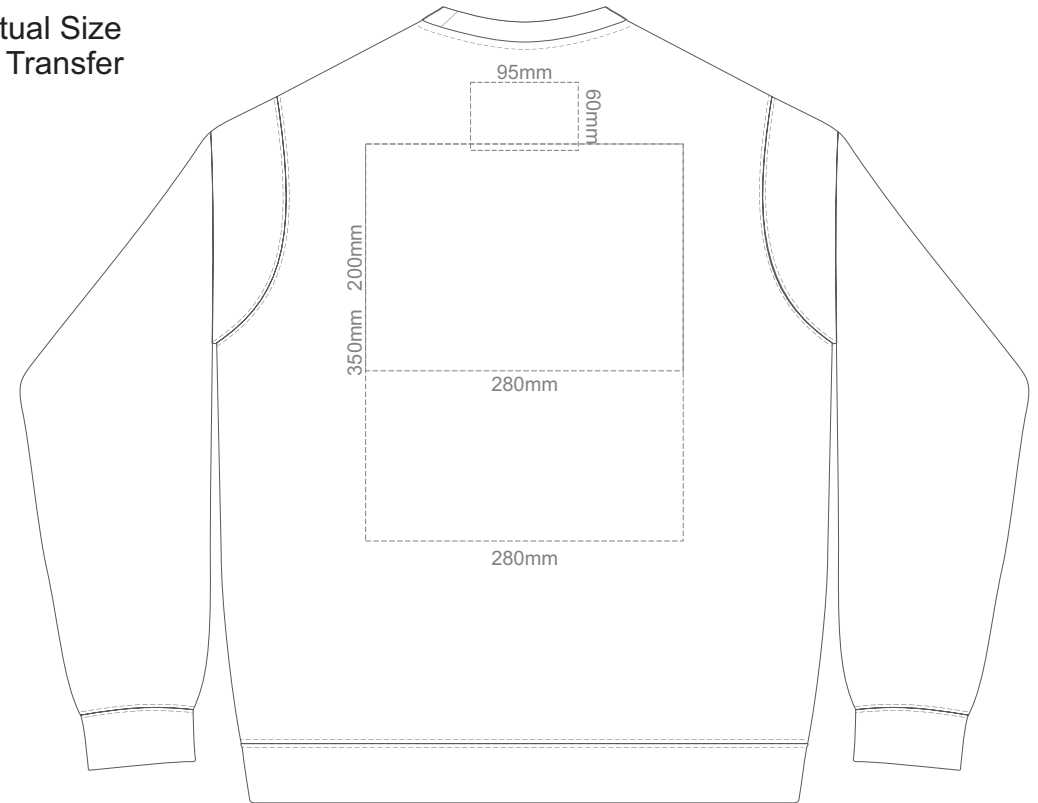

BACK SUPREME 4XL
BLACK ONLY

15% of Actual Size
Colourflex Transfer

Print area 280x200mm can be rotated to best suit.

FRONT SUPREME XS

Print area 280x200mm can be rotated to best suit.

BACK SUPREME XS

15% of Actual Size
Colourflex Transfer

Print area 280x200mm can be rotated to best suit.
FRONT SUPREME SMALL

Print area 280x200mm can be rotated to best suit.
BACK SUPREME SMALL

15% of Actual Size
Colourflex Transfer

Print area 280x200mm can be rotated to best suit.
FRONT SUPREME MEDIUM

Print area 280x200mm can be rotated to best suit.
BACK SUPREME MEDIUM

15% of Actual Size
Colourflex Transfer

Print area 280x200mm can be rotated to best suit.
FRONT SUPREME LARGE

Print area 280x200mm can be rotated to best suit.
BACK SUPREME LARGE

15% of Actual Size
Colourflex Transfer

Print area 280x200mm can be rotated to best suit.
FRONT SUPREME XL

Print area 280x200mm can be rotated to best suit.
BACK SUPREME XL

15% of Actual Size
Colourflex Transfer