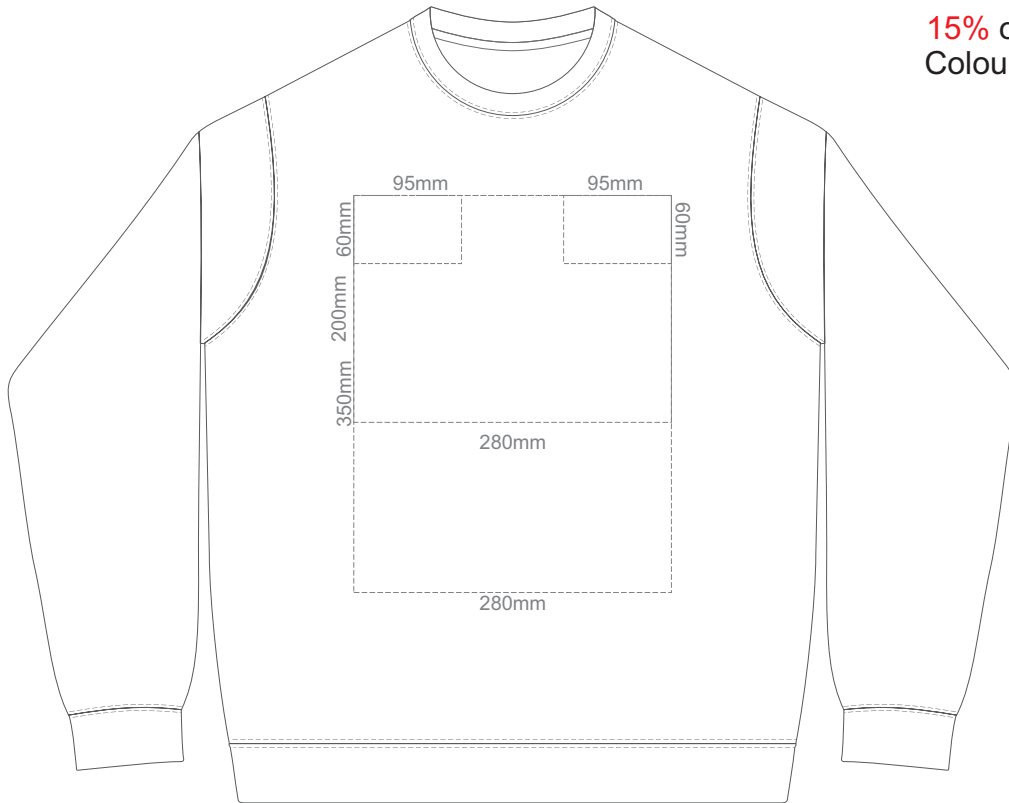

BACK SUPREME 4XL
BLACK ONLY

15% of Actual Size
Colourflex Transfer

Print area 280x200mm can be rotated to best suit.

FRONT SUPREME XS

Print area 280x200mm can be rotated to best suit.

BACK SUPREME XS

15% of Actual Size
Colourflex Transfer

Print area 280x200mm can be rotated to best suit.
FRONT SUPREME SMALL

Print area 280x200mm can be rotated to best suit.
BACK SUPREME SMALL

15% of Actual Size
Colourflex Transfer

Print area 280x200mm can be rotated to best suit.
FRONT SUPREME MEDIUM

Print area 280x200mm can be rotated to best suit.
BACK SUPREME MEDIUM

15% of Actual Size
Colourflex Transfer

Print area 280x200mm can be rotated to best suit.
FRONT SUPREME LARGE

Print area 280x200mm can be rotated to best suit.
BACK SUPREME LARGE

15% of Actual Size
Colourflex Transfer

Print area 280x200mm can be rotated to best suit.
FRONT SUPREME XL

Print area 280x200mm can be rotated to best suit.
BACK SUPREME XL

15% of Actual Size
Colourflex Transfer