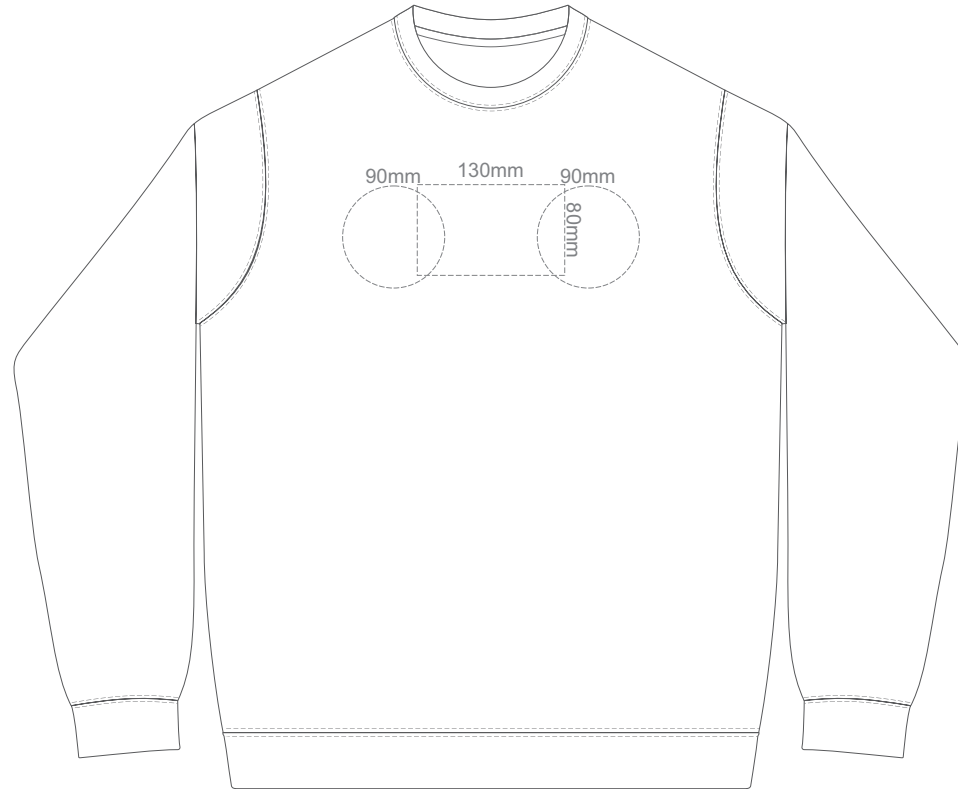

Print area 280x200mm can be rotated to best suit.
FRONT SUPREME XXL

Print area 280x200mm can be rotated to best suit.
BACK SUPREME XXL

15% of Actual Size
Colourflex Transfer

Print area 280x200mm can be rotated to best suit.
FRONT SUPREME 3XL

Print area 280x200mm can be rotated to best suit.
BACK SUPREME 3XL

15% of Actual Size
Colourflex Transfer

FRONT SUPREME 4XL
BLACK ONLY

Print area 280x200mm can be rotated to best suit.

15% of Actual Size
Colourflex Transfer

BACK SUPREME 4XL
BLACK ONLY

Print area 280x200mm can be rotated to best suit.

15% of Actual Size
Embroidery

FRONT SUPREME XS

15% of Actual Size
Embroidery

FRONT SUPREME SMALL

15% of Actual Size
Embroidery

FRONT SUPREME MEDIUM

15% of Actual Size
Embroidery

FRONT SUPREME LARGE

15% of Actual Size
Embroidery

FRONT SUPREME XL

15% of Actual Size
Embroidery

FRONT SUPREME XXL

15% of Actual Size
Embroidery

FRONT SUPREME 3XL