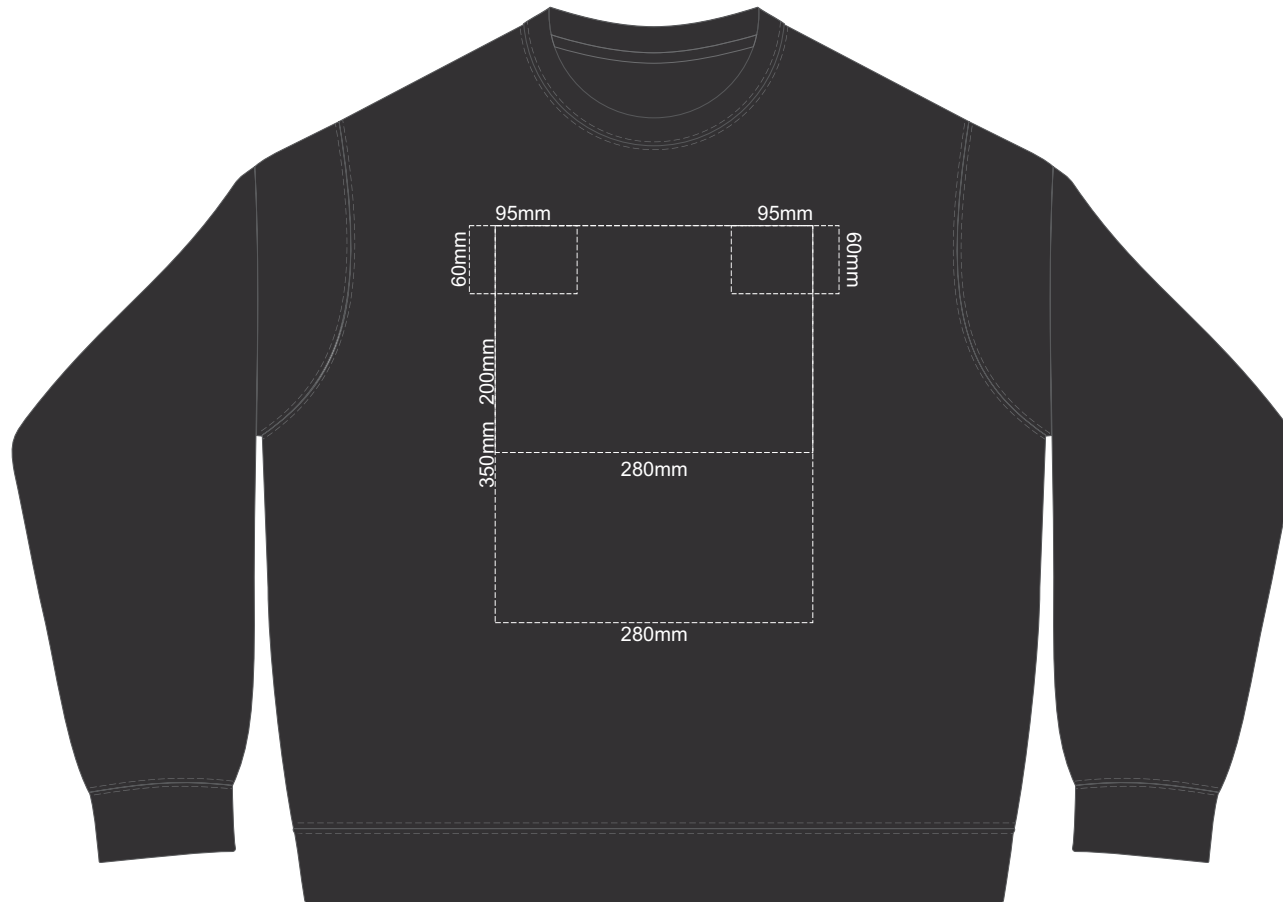

Print area 280x200mm can be rotated to best suit.
BACK SUPREME MEDIUM

15% of Actual Size
Colourflex Transfer

Print area 280x200mm can be rotated to best suit.
FRONT SUPREME LARGE

Print area 280x200mm can be rotated to best suit.
BACK SUPREME LARGE

15% of Actual Size
Colourflex Transfer

Print area 280x200mm can be rotated to best suit.
FRONT SUPREME XL

Print area 280x200mm can be rotated to best suit.
BACK SUPREME XL

15% of Actual Size
Colourflex Transfer

Print area 280x200mm can be rotated to best suit.
FRONT SUPREME XXL

Print area 280x200mm can be rotated to best suit.
BACK SUPREME XXL

15% of Actual Size
Colourflex Transfer

Print area 280x200mm can be rotated to best suit.
FRONT SUPREME 3XL

Print area 280x200mm can be rotated to best suit.
BACK SUPREME 3XL

15% of Actual Size
Colourflex Transfer

FRONT SUPREME 4XL
BLACK ONLY

Print area 280x200mm can be rotated to best suit.

15% of Actual Size
Colourflex Transfer