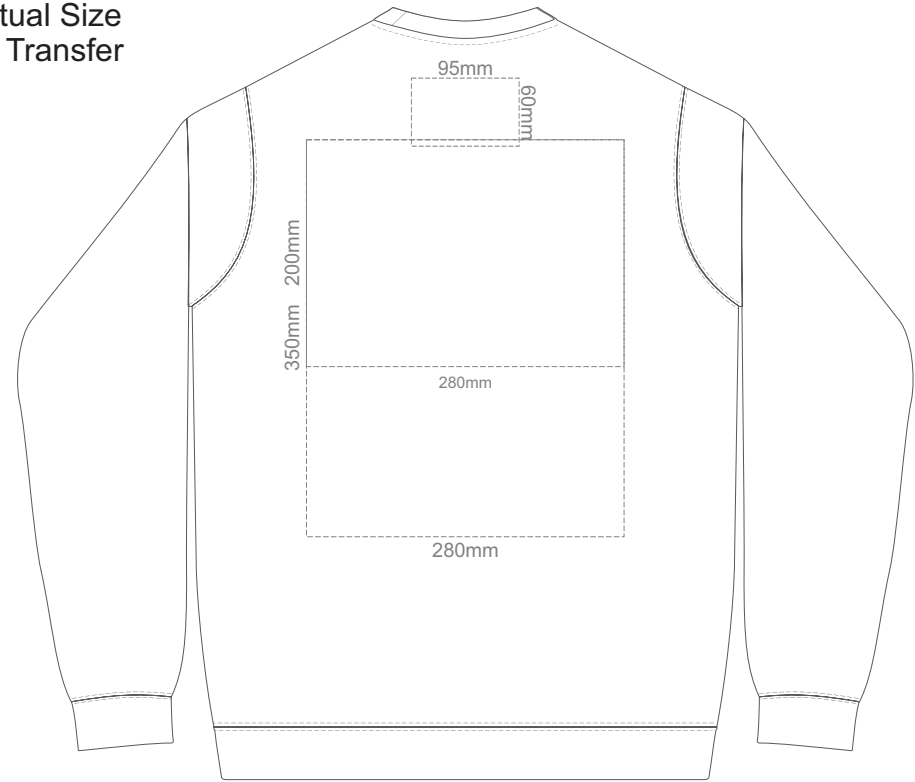

BACK SUPREME 4XL
BLACK ONLY

15% of Actual Size
Colourflex Transfer

Print area 280x200mm can be rotated to best suit.

FRONT SUPREME XS

Print area 280x200mm can be rotated to best suit.

BACK SUPREME XS

15% of Actual Size
Colourflex Transfer

Print area 280x200mm can be rotated to best suit.
FRONT SUPREME SMALL

Print area 280x200mm can be rotated to best suit.
BACK SUPREME SMALL

15% of Actual Size
Colourflex Transfer

Print area 280x200mm can be rotated to best suit.
FRONT SUPREME MEDIUM

Print area 280x200mm can be rotated to best suit.
BACK SUPREME MEDIUM

15% of Actual Size
Colourflex Transfer

Print area 280x200mm can be rotated to best suit.
FRONT SUPREME LARGE

Print area 280x200mm can be rotated to best suit.
BACK SUPREME LARGE

15% of Actual Size
Colourflex Transfer

Print area 280x200mm can be rotated to best suit.
FRONT SUPREME XL

Print area 280x200mm can be rotated to best suit.
BACK SUPREME XL

15% of Actual Size
Colourflex Transfer