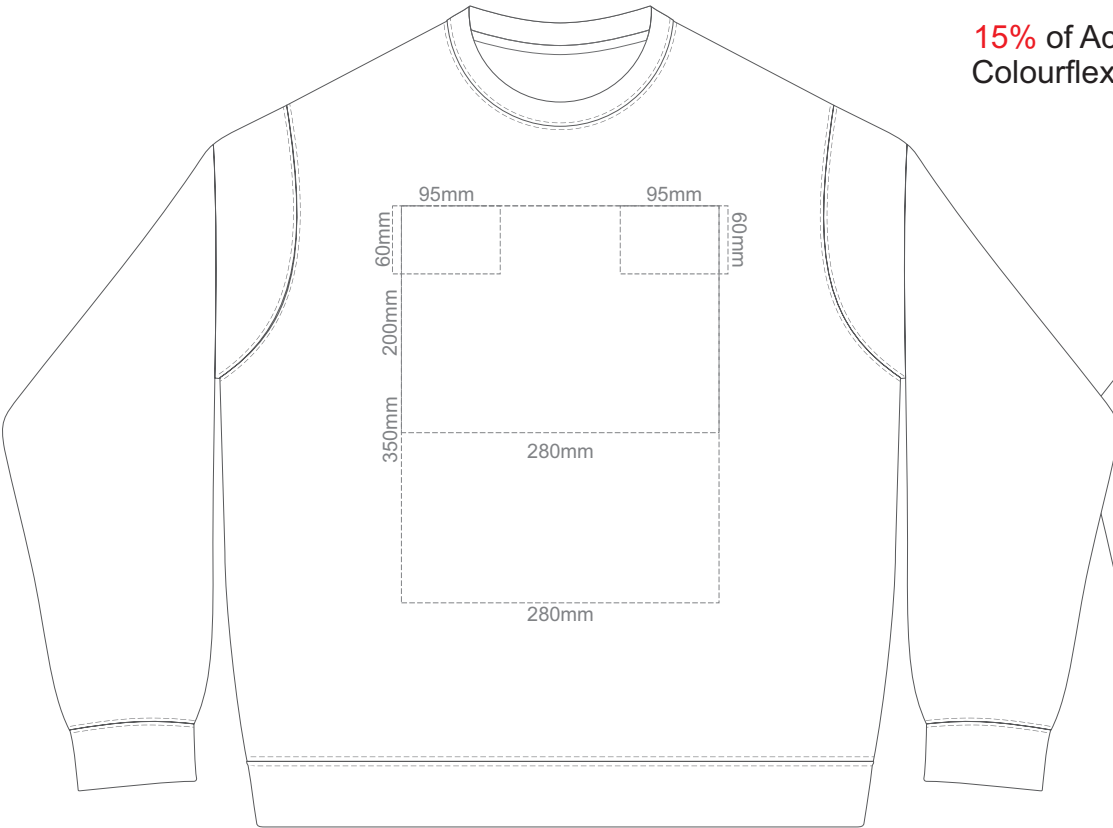

BACK SUPREME 4XL
BLACK ONLY

15% of Actual Size
Colourflex Transfer

Print area 280x200mm can be rotated to best suit.

FRONT SUPREME XS

Print area 280x200mm can be rotated to best suit.

BACK SUPREME XS

15% of Actual Size
Colourflex Transfer

Print area 280x200mm can be rotated to best suit.
FRONT SUPREME SMALL

Print area 280x200mm can be rotated to best suit.
BACK SUPREME SMALL

15% of Actual Size
Colourflex Transfer

Print area 280x200mm can be rotated to best suit.
FRONT SUPREME MEDIUM

Print area 280x200mm can be rotated to best suit.
BACK SUPREME MEDIUM

15% of Actual Size
Colourflex Transfer

Print area 280x200mm can be rotated to best suit.
FRONT SUPREME LARGE

Print area 280x200mm can be rotated to best suit.
BACK SUPREME LARGE

15% of Actual Size
Colourflex Transfer

Print area 280x200mm can be rotated to best suit.
FRONT SUPREME XL

Print area 280x200mm can be rotated to best suit.
BACK SUPREME XL

15% of Actual Size
Colourflex Transfer