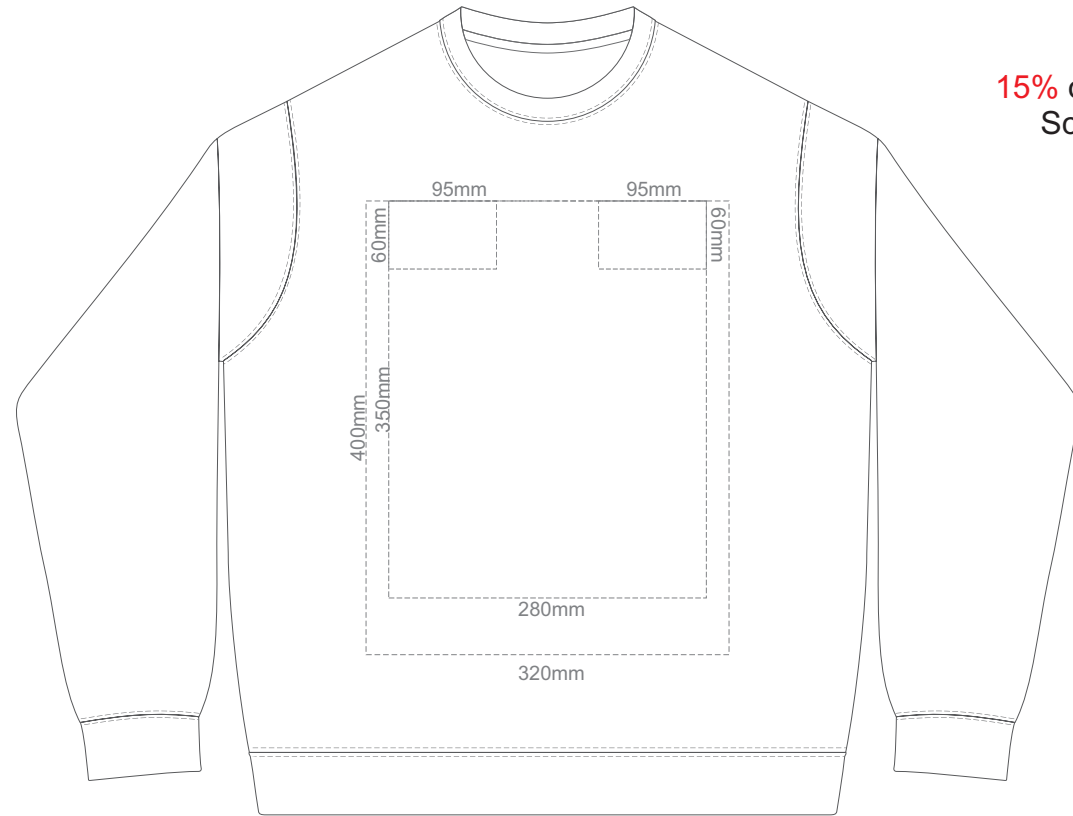

FRONT SUPREME MEDIUM

15% of Actual Size
Screen Print