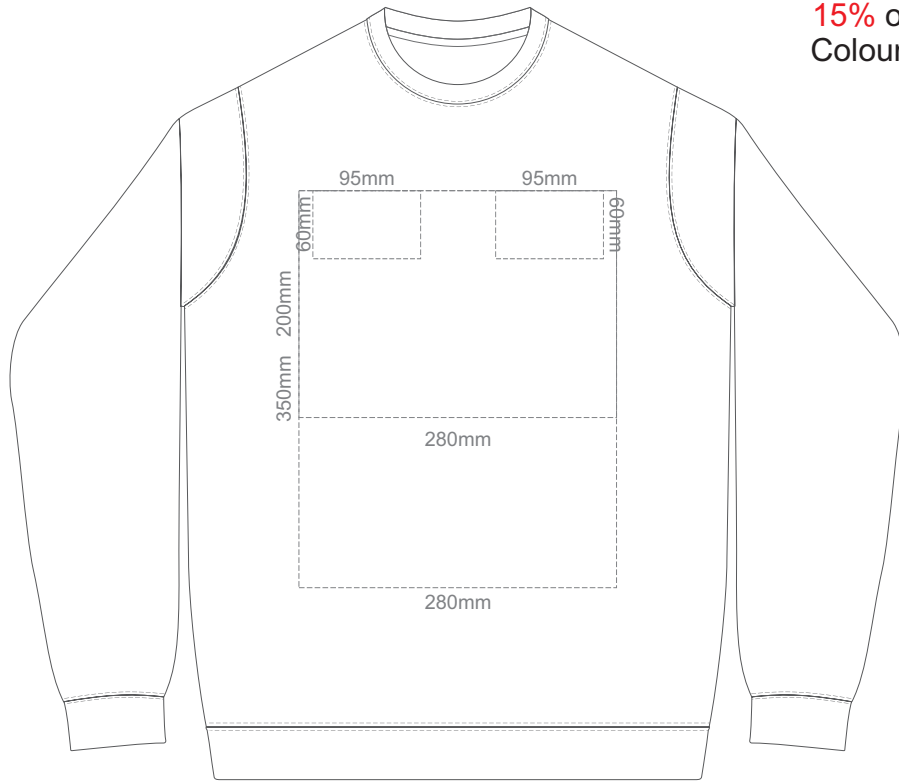

FRONT SUPREME XXL

BACK SUPREME XXL

15% of Actual Size
Screen Print

FRONT SUPREME 3XL

BACK SUPREME 3XL

15% of Actual Size
Screen Print

FRONT SUPREME 4XL
BLACK ONLY

15% of Actual Size
Screen Print

BACK SUPREME 4XL
BLACK ONLY

15% of Actual Size
Colourflex Transfer

Print area 280x200mm can be rotated to best suit.

FRONT SUPREME XS

Print area 280x200mm can be rotated to best suit.

BACK SUPREME XS

15% of Actual Size
Colourflex Transfer

Print area 280x200mm can be rotated to best suit.
FRONT SUPREME SMALL

Print area 280x200mm can be rotated to best suit.
BACK SUPREME SMALL

15% of Actual Size
Colourflex Transfer

Print area 280x200mm can be rotated to best suit.
FRONT SUPREME MEDIUM

Print area 280x200mm can be rotated to best suit.
BACK SUPREME MEDIUM

15% of Actual Size
Colourflex Transfer

Print area 280x200mm can be rotated to best suit.
FRONT SUPREME LARGE

Print area 280x200mm can be rotated to best suit.
BACK SUPREME LARGE