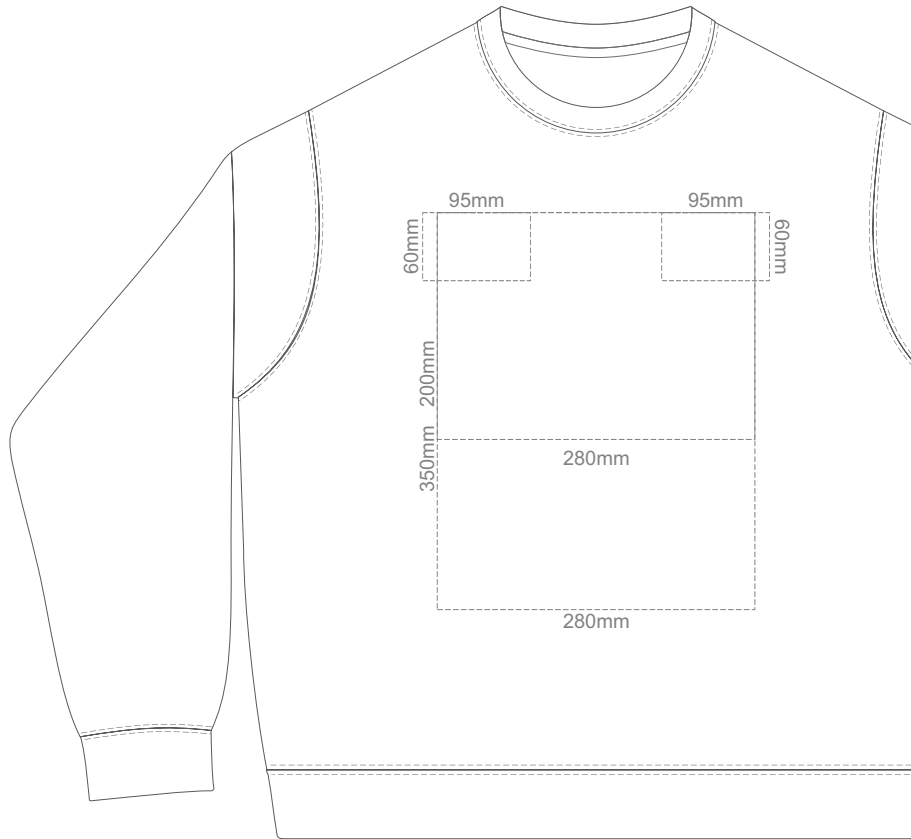

Print area 280x200mm can be rotated to best suit.
BACK SUPREME MEDIUM

15% of Actual Size
Colourflex Transfer

Print area 280x200mm can be rotated to best suit.
FRONT SUPREME LARGE

Print area 280x200mm can be rotated to best suit.
BACK SUPREME LARGE

15% of Actual Size
Colourflex Transfer

Print area 280x200mm can be rotated to best suit.
FRONT SUPREME XL

Print area 280x200mm can be rotated to best suit.
BACK SUPREME XL

15% of Actual Size
Colourflex Transfer

Print area 280x200mm can be rotated to best suit.
FRONT SUPREME XXL

Print area 280x200mm can be rotated to best suit.
BACK SUPREME XXL

15% of Actual Size
Colourflex Transfer

Print area 280x200mm can be rotated to best suit.
FRONT SUPREME 3XL

Print area 280x200mm can be rotated to best suit.
BACK SUPREME 3XL

15% of Actual Size
Colourflex Transfer

FRONT SUPREME 4XL
BLACK ONLY

Print area 280x200mm can be rotated to best suit.

15% of Actual Size
Colourflex Transfer