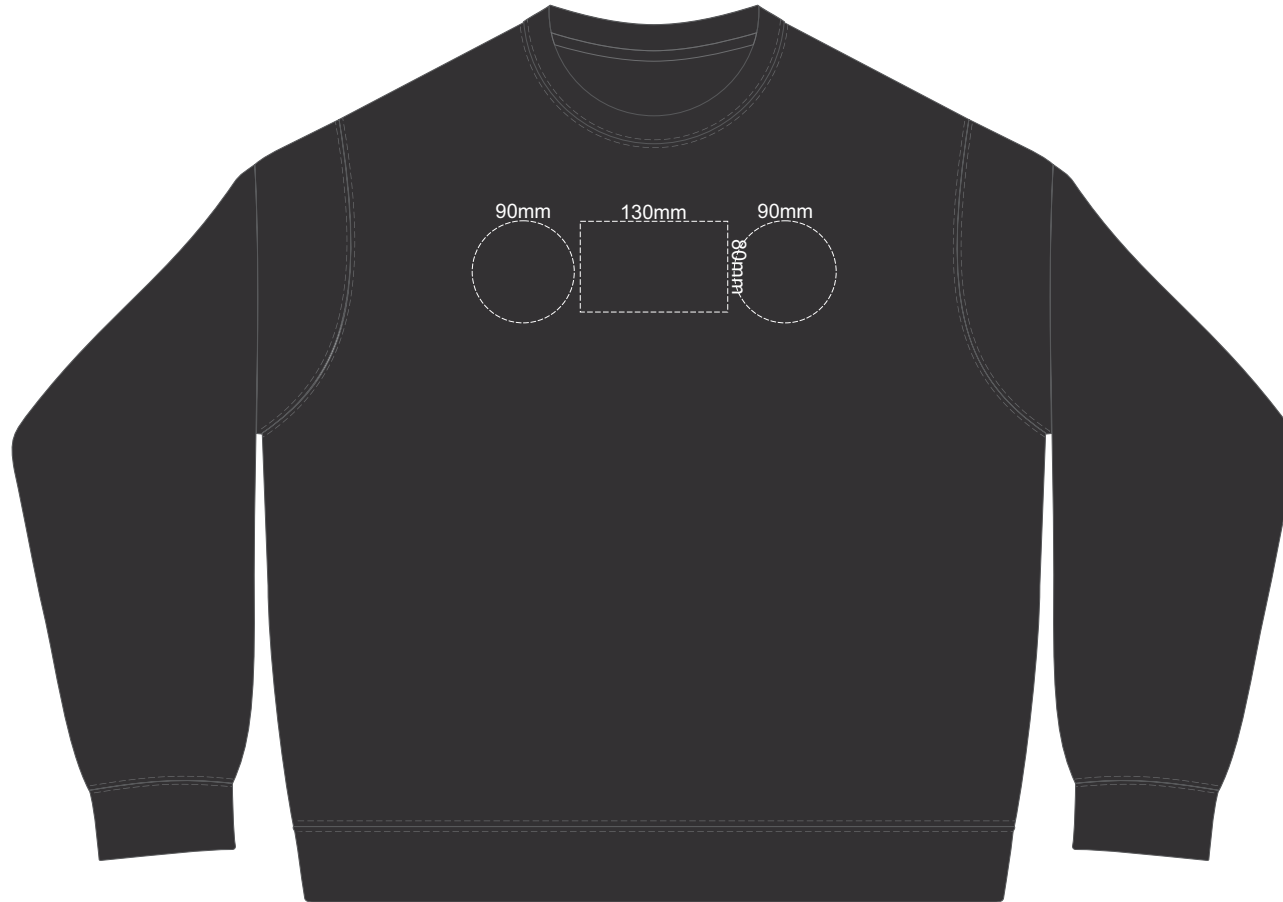

Print area 280x200mm can be rotated to best suit.
BACK SUPREME 3XL

15% of Actual Size
Colourflex Transfer

FRONT SUPREME 4XL
BLACK ONLY

Print area 280x200mm can be rotated to best suit.

15% of Actual Size
Colourflex Transfer

BACK SUPREME 4XL
BLACK ONLY

Print area 280x200mm can be rotated to best suit.

15% of Actual Size
Embroidery

FRONT SUPREME XS

15% of Actual Size
Embroidery

FRONT SUPREME SMALL

15% of Actual Size
Embroidery

FRONT SUPREME MEDIUM

15% of Actual Size
Embroidery

FRONT SUPREME LARGE

15% of Actual Size
Embroidery

FRONT SUPREME XL

15% of Actual Size
Embroidery

FRONT SUPREME XXL

15% of Actual Size
Embroidery

FRONT SUPREME 3XL

15% of Actual Size
Embroidery

FRONT SUPREME 4XL
BLACK ONLY