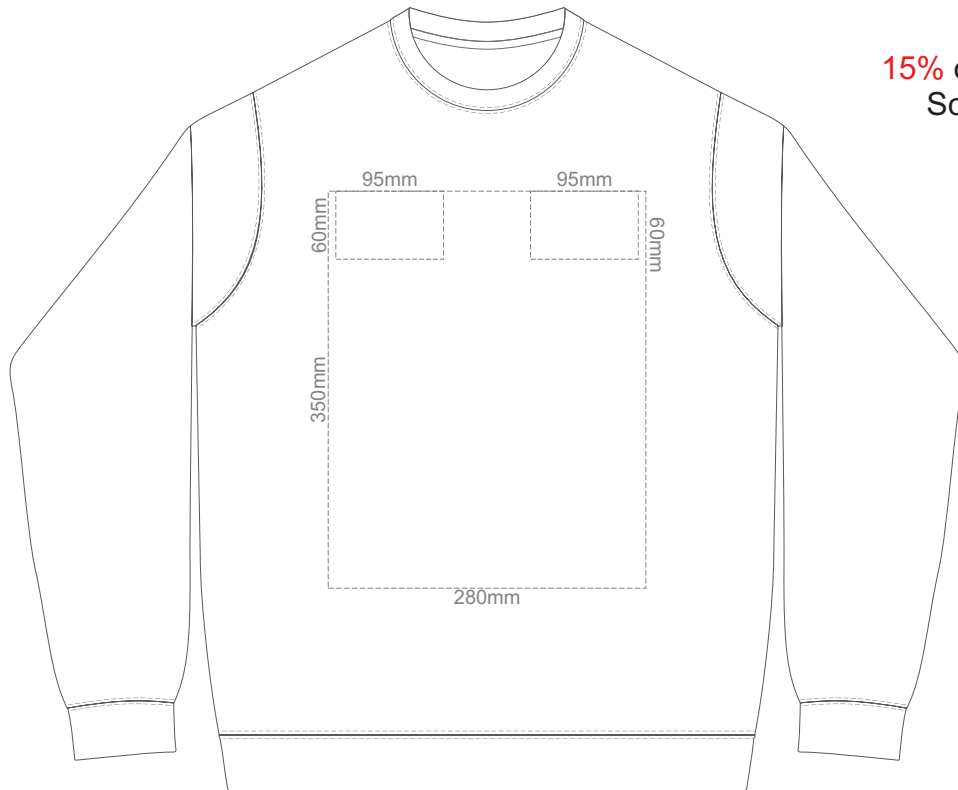

15% of Actual Size
Screen Print

FRONT SUPREME XS

BACK SUPREME XS

15% of Actual Size
Screen Print

FRONT SUPREME SMALL

BACK SUPREME SMALL

15% of Actual Size
Screen Print

FRONT SUPREME MEDIUM

BACK SUPREME 4XL
BLACK ONLY

15% of Actual Size
Colourflex Transfer

Print area 280x200mm can be rotated to best suit.

FRONT SUPREME XS

Print area 280x200mm can be rotated to best suit.

BACK SUPREME XS

15% of Actual Size
Colourflex Transfer

Print area 280x200mm can be rotated to best suit.
FRONT SUPREME SMALL

Print area 280x200mm can be rotated to best suit.
BACK SUPREME SMALL

15% of Actual Size
Colourflex Transfer

Print area 280x200mm can be rotated to best suit.
FRONT SUPREME MEDIUM

Print area 280x200mm can be rotated to best suit.
BACK SUPREME MEDIUM

15% of Actual Size
Colourflex Transfer

Print area 280x200mm can be rotated to best suit.
FRONT SUPREME LARGE

Print area 280x200mm can be rotated to best suit.
BACK SUPREME LARGE