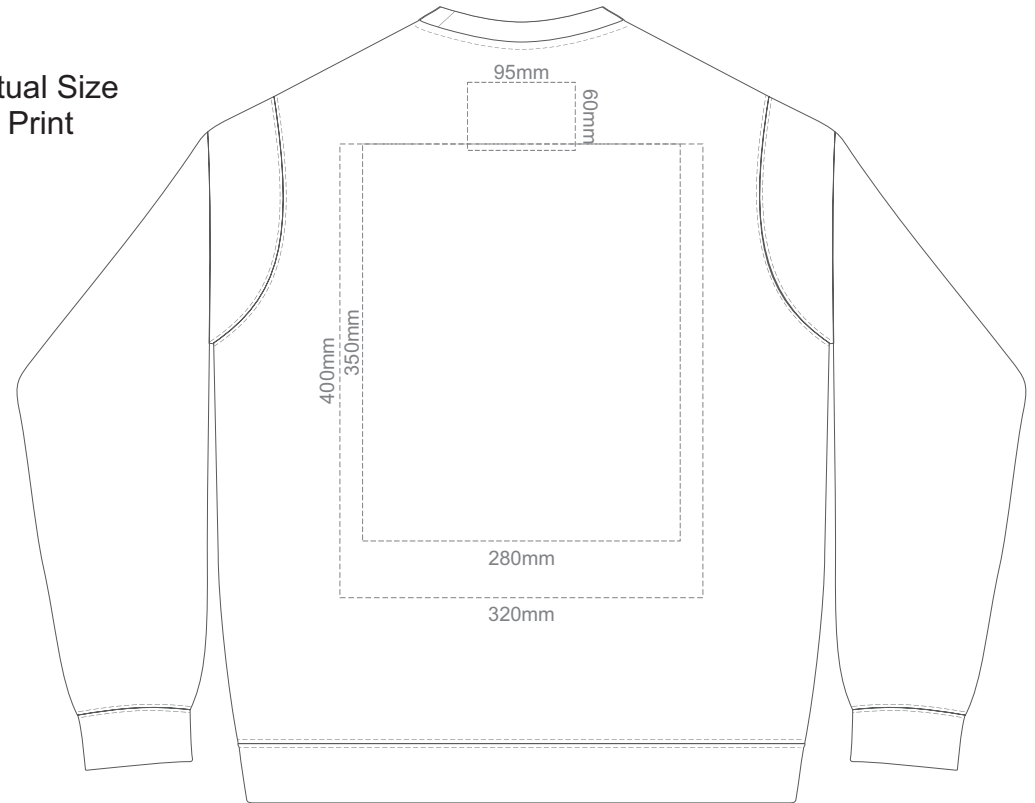

15% of Actual Size
Screen Print

FRONT SUPREME XS

BACK SUPREME XS

15% of Actual Size
Screen Print

FRONT SUPREME SMALL

BACK SUPREME SMALL

15% of Actual Size
Screen Print

FRONT SUPREME MEDIUM

BACK SUPREME 4XL
BLACK ONLY

15% of Actual Size
Colourflex Transfer

Print area 280x200mm can be rotated to best suit.

FRONT SUPREME XS

Print area 280x200mm can be rotated to best suit.

BACK SUPREME XS

15% of Actual Size
Colourflex Transfer

Print area 280x200mm can be rotated to best suit.
FRONT SUPREME SMALL

Print area 280x200mm can be rotated to best suit.
BACK SUPREME SMALL

15% of Actual Size
Colourflex Transfer

Print area 280x200mm can be rotated to best suit.
FRONT SUPREME MEDIUM

Print area 280x200mm can be rotated to best suit.
BACK SUPREME MEDIUM

15% of Actual Size
Colourflex Transfer

Print area 280x200mm can be rotated to best suit.
FRONT SUPREME LARGE

Print area 280x200mm can be rotated to best suit.
BACK SUPREME LARGE