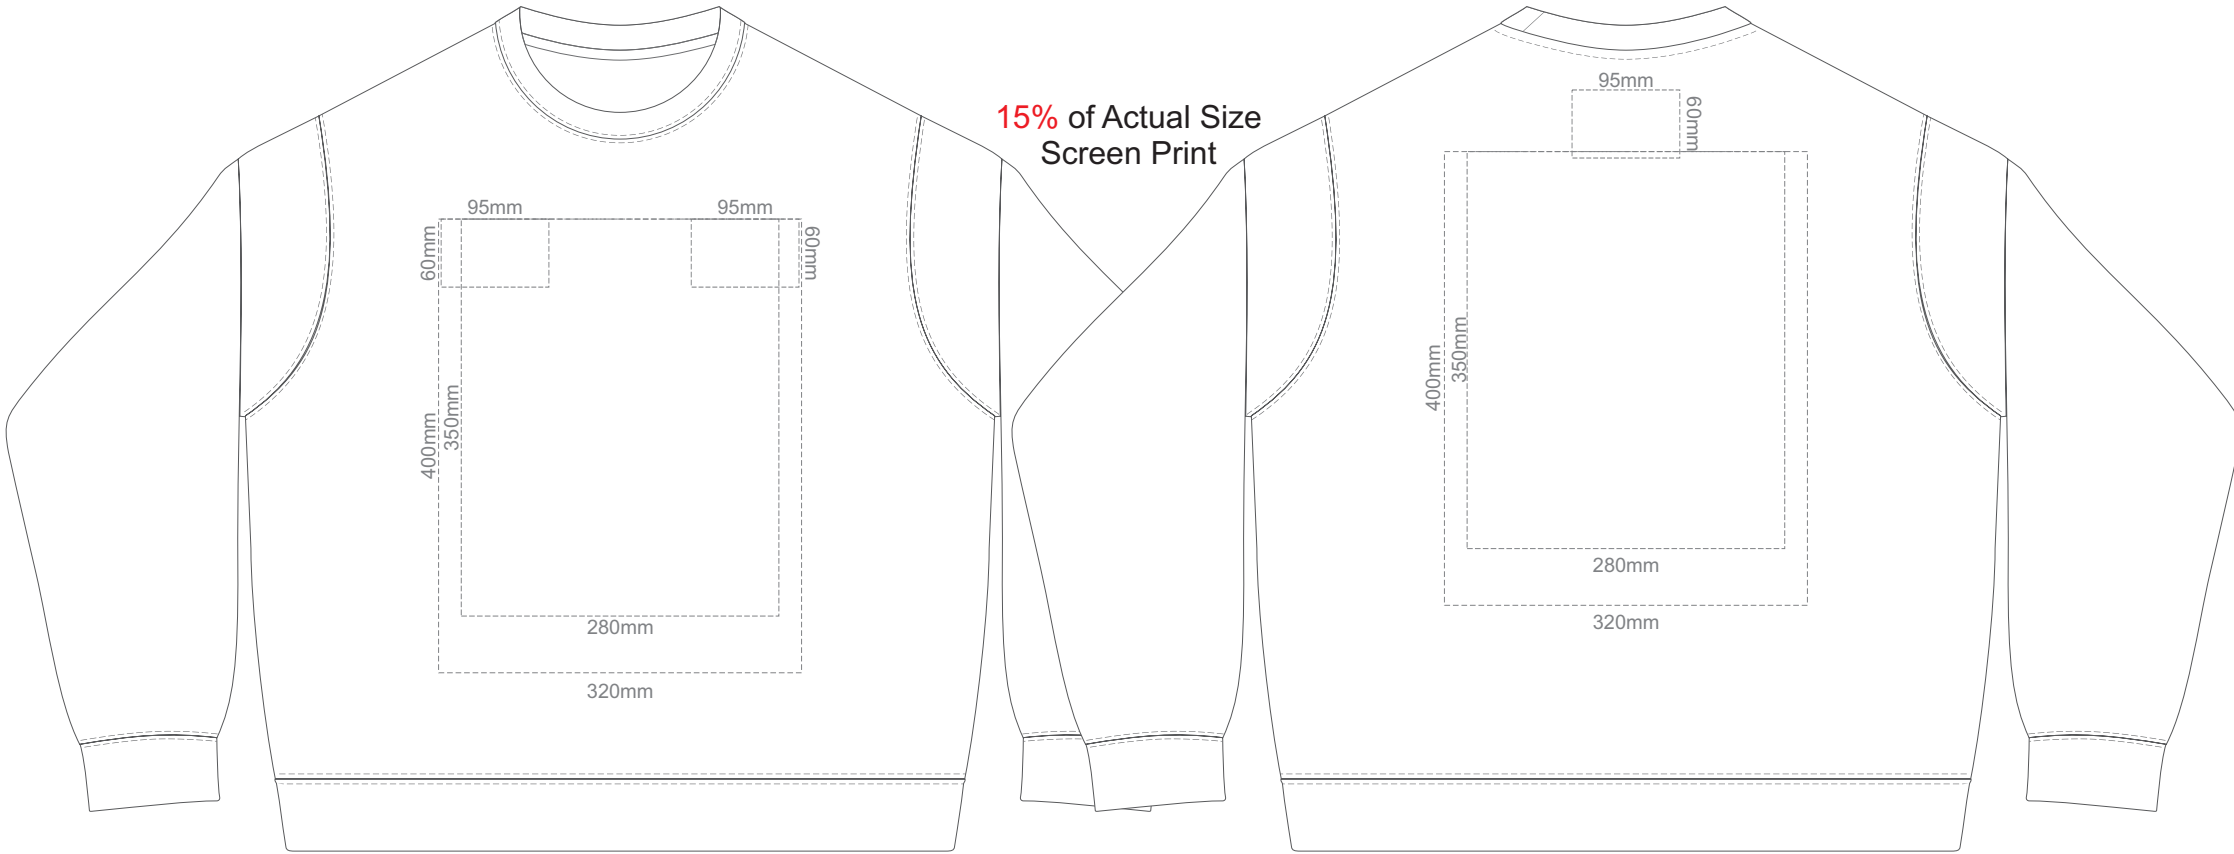

FRONT SUPREME XXL

BACK SUPREME XXL

15% of Actual Size
Screen Print