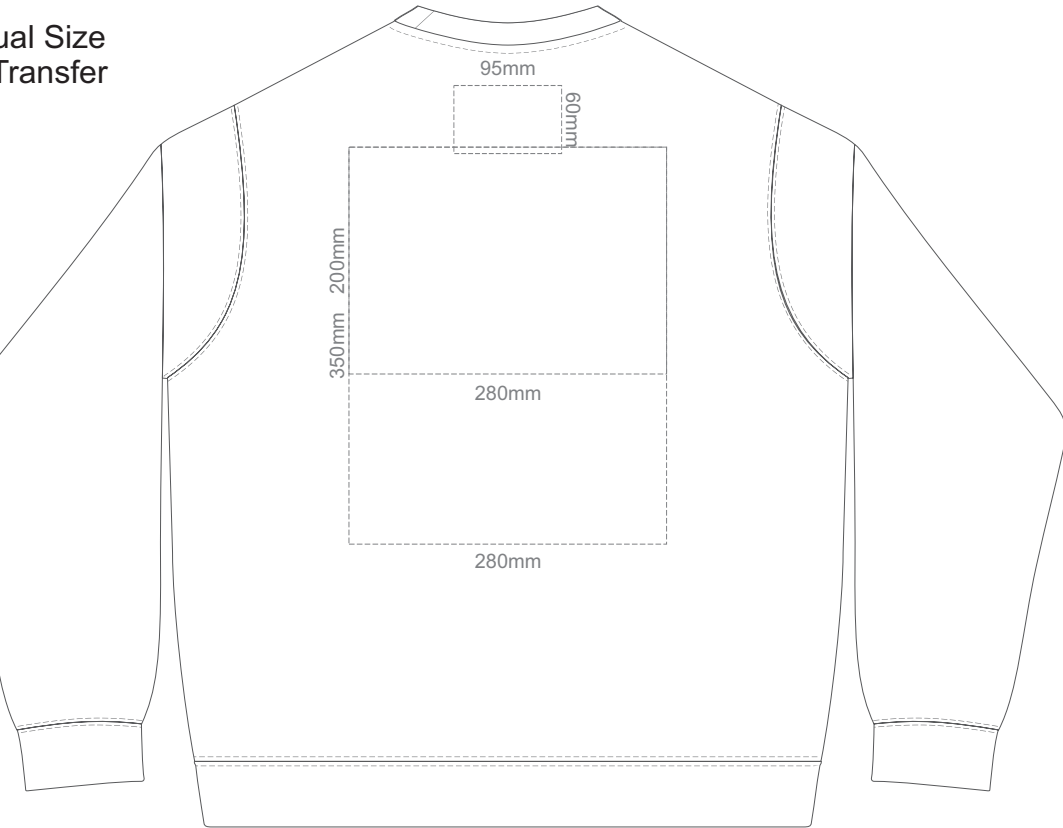

BACK SUPREME 4XL
BLACK ONLY

15% of Actual Size
Colourflex Transfer

Print area 280x200mm can be rotated to best suit.

FRONT SUPREME XS

Print area 280x200mm can be rotated to best suit.

BACK SUPREME XS

15% of Actual Size
Colourflex Transfer

Print area 280x200mm can be rotated to best suit.
FRONT SUPREME SMALL

Print area 280x200mm can be rotated to best suit.
BACK SUPREME SMALL

15% of Actual Size
Colourflex Transfer

Print area 280x200mm can be rotated to best suit.
FRONT SUPREME MEDIUM

Print area 280x200mm can be rotated to best suit.
BACK SUPREME MEDIUM

15% of Actual Size
Colourflex Transfer

Print area 280x200mm can be rotated to best suit.
FRONT SUPREME LARGE

Print area 280x200mm can be rotated to best suit.
BACK SUPREME LARGE

15% of Actual Size
Colourflex Transfer

Print area 280x200mm can be rotated to best suit.
FRONT SUPREME XL

Print area 280x200mm can be rotated to best suit.
BACK SUPREME XL

15% of Actual Size
Colourflex Transfer