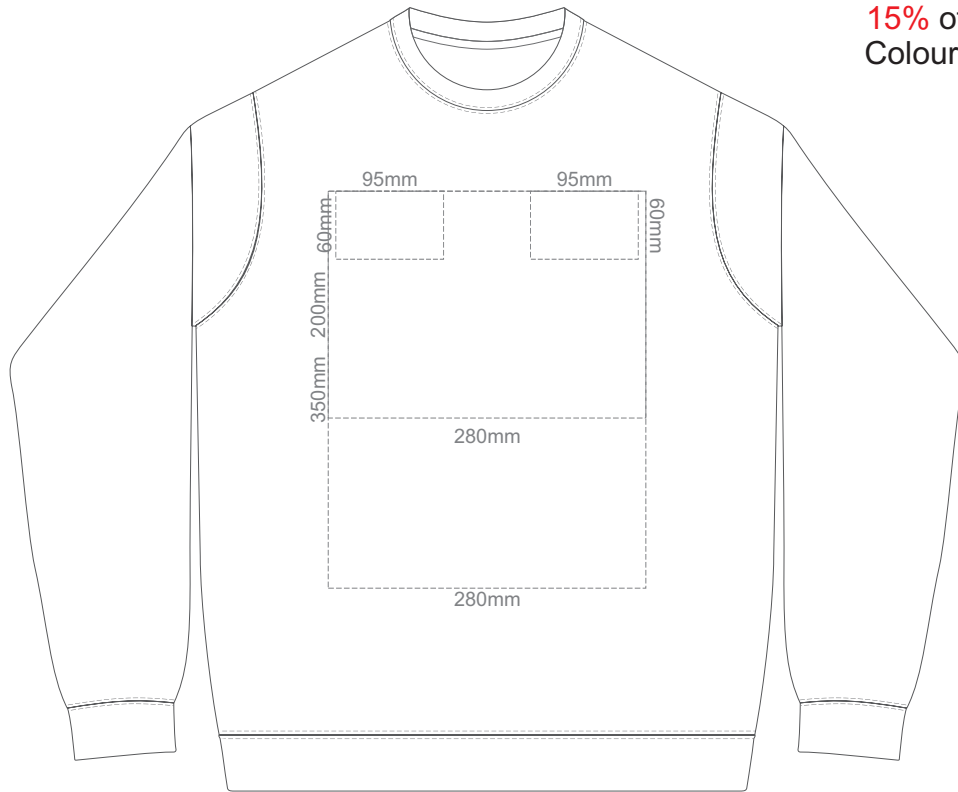

BACK SUPREME 4XL
BLACK ONLY

15% of Actual Size
Colourflex Transfer

Print area 280x200mm can be rotated to best suit.

FRONT SUPREME XS

Print area 280x200mm can be rotated to best suit.

BACK SUPREME XS

15% of Actual Size
Colourflex Transfer

Print area 280x200mm can be rotated to best suit.
FRONT SUPREME SMALL

Print area 280x200mm can be rotated to best suit.
BACK SUPREME SMALL

15% of Actual Size
Colourflex Transfer

Print area 280x200mm can be rotated to best suit.
FRONT SUPREME MEDIUM

Print area 280x200mm can be rotated to best suit.
BACK SUPREME MEDIUM

15% of Actual Size
Colourflex Transfer

Print area 280x200mm can be rotated to best suit.
FRONT SUPREME LARGE

Print area 280x200mm can be rotated to best suit.
BACK SUPREME LARGE

15% of Actual Size
Colourflex Transfer

Print area 280x200mm can be rotated to best suit.
FRONT SUPREME XL

Print area 280x200mm can be rotated to best suit.
BACK SUPREME XL

15% of Actual Size
Colourflex Transfer