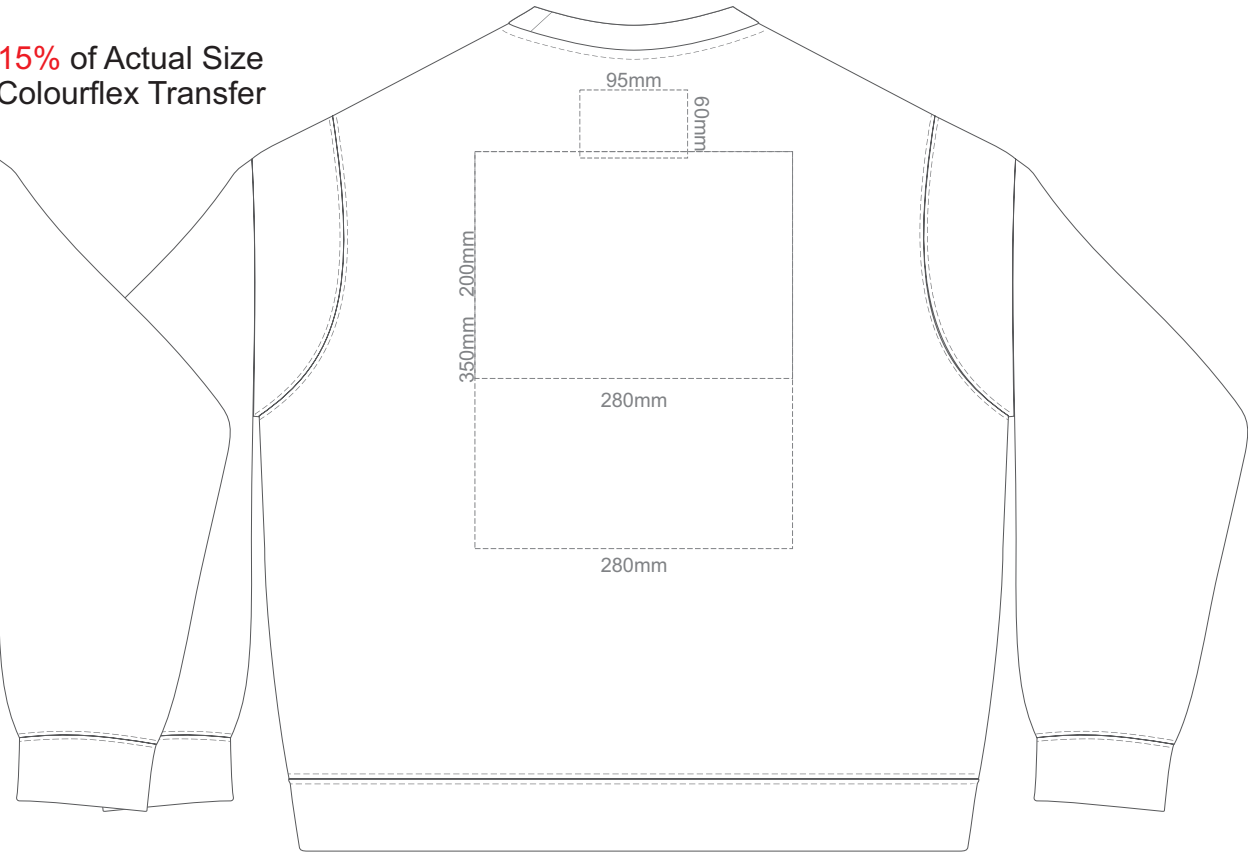

15% of Actual Size
Colourflex Transfer

Print area 280x200mm can be rotated to best suit.
FRONT SUPREME XL

Print area 280x200mm can be rotated to best suit.
BACK SUPREME XL

15% of Actual Size
Colourflex Transfer

Print area 280x200mm can be rotated to best suit.
FRONT SUPREME XXL

Print area 280x200mm can be rotated to best suit.
BACK SUPREME XXL

15% of Actual Size
Colourflex Transfer

Print area 280x200mm can be rotated to best suit.
FRONT SUPREME 3XL

Print area 280x200mm can be rotated to best suit.
BACK SUPREME 3XL

15% of Actual Size
Colourflex Transfer

FRONT SUPREME 4XL
BLACK ONLY

Print area 280x200mm can be rotated to best suit.

15% of Actual Size
Colourflex Transfer

BACK SUPREME 4XL
BLACK ONLY

Print area 280x200mm can be rotated to best suit.

15% of Actual Size
Embroidery

FRONT SUPREME XS

15% of Actual Size
Embroidery

FRONT SUPREME SMALL

15% of Actual Size
Embroidery

FRONT SUPREME MEDIUM