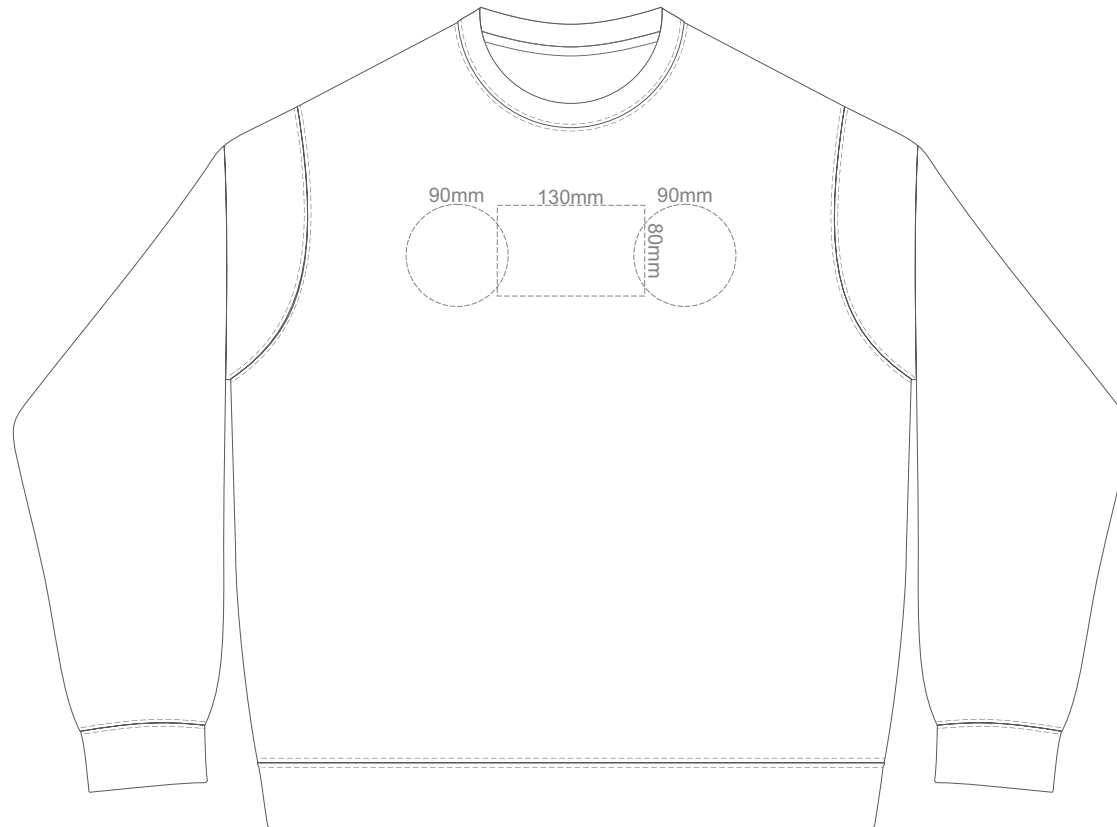

15% of Actual Size
Embroidery

FRONT SUPREME XL