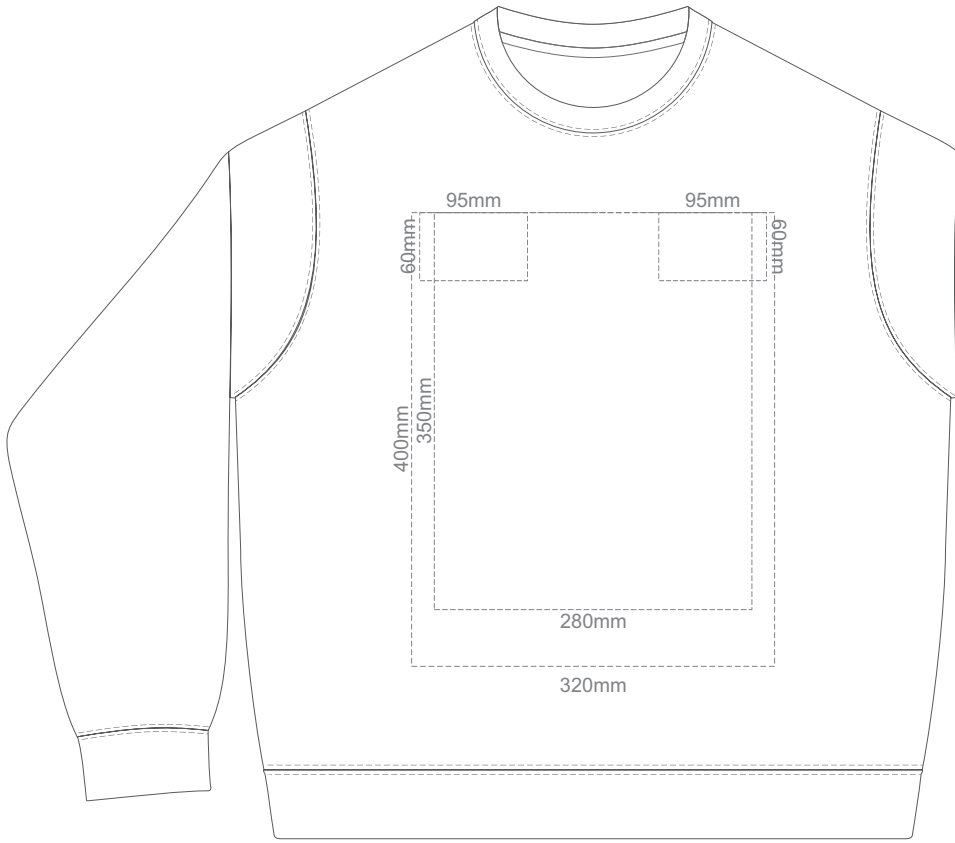

BACK SUPREME MEDIUM

15% of Actual Size
Screen Print

FRONT SUPREME LARGE

BACK SUPREME LARGE

15% of Actual Size
Screen Print

FRONT SUPREME XL

BACK SUPREME XL

15% of Actual Size
Screen Print

BACK SUPREME 4XL
BLACK ONLY

15% of Actual Size
Colourflex Transfer

Print area 280x200mm can be rotated to best suit.

FRONT SUPREME XS

Print area 280x200mm can be rotated to best suit.

BACK SUPREME XS

15% of Actual Size
Colourflex Transfer

Print area 280x200mm can be rotated to best suit.
FRONT SUPREME SMALL

Print area 280x200mm can be rotated to best suit.
BACK SUPREME SMALL

15% of Actual Size
Colourflex Transfer

Print area 280x200mm can be rotated to best suit.
FRONT SUPREME MEDIUM

Print area 280x200mm can be rotated to best suit.
BACK SUPREME MEDIUM

15% of Actual Size
Colourflex Transfer

Print area 280x200mm can be rotated to best suit.
FRONT SUPREME LARGE

Print area 280x200mm can be rotated to best suit.
BACK SUPREME LARGE