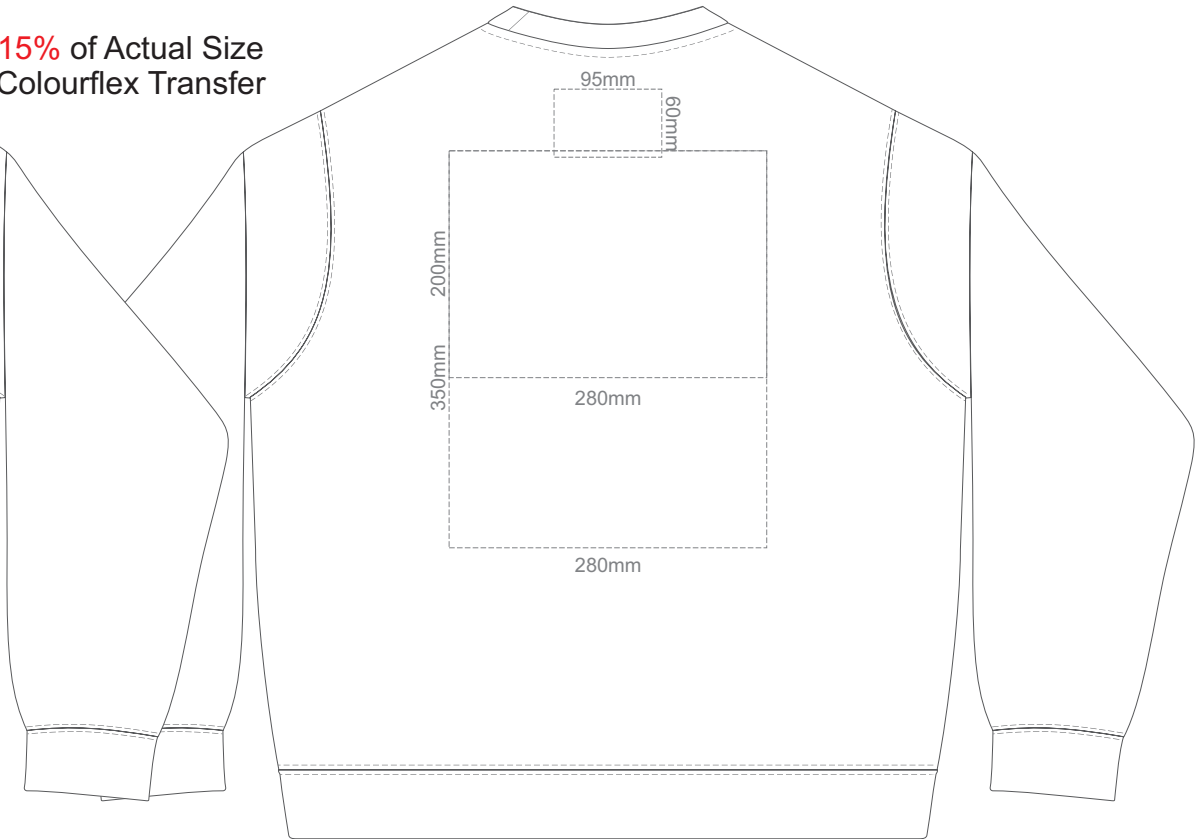

Print area 280x200mm can be rotated to best suit.
BACK SUPREME MEDIUM

15% of Actual Size
Colourflex Transfer

Print area 280x200mm can be rotated to best suit.
FRONT SUPREME LARGE

Print area 280x200mm can be rotated to best suit.
BACK SUPREME LARGE

15% of Actual Size
Colourflex Transfer

Print area 280x200mm can be rotated to best suit.
FRONT SUPREME XL

Print area 280x200mm can be rotated to best suit.
BACK SUPREME XL

15% of Actual Size
Colourflex Transfer

Print area 280x200mm can be rotated to best suit.
FRONT SUPREME XXL

Print area 280x200mm can be rotated to best suit.
BACK SUPREME XXL

15% of Actual Size
Colourflex Transfer

Print area 280x200mm can be rotated to best suit.
FRONT SUPREME 3XL

Print area 280x200mm can be rotated to best suit.
BACK SUPREME 3XL

15% of Actual Size
Colourflex Transfer

FRONT SUPREME 4XL
BLACK ONLY

Print area 280x200mm can be rotated to best suit.

15% of Actual Size
Colourflex Transfer