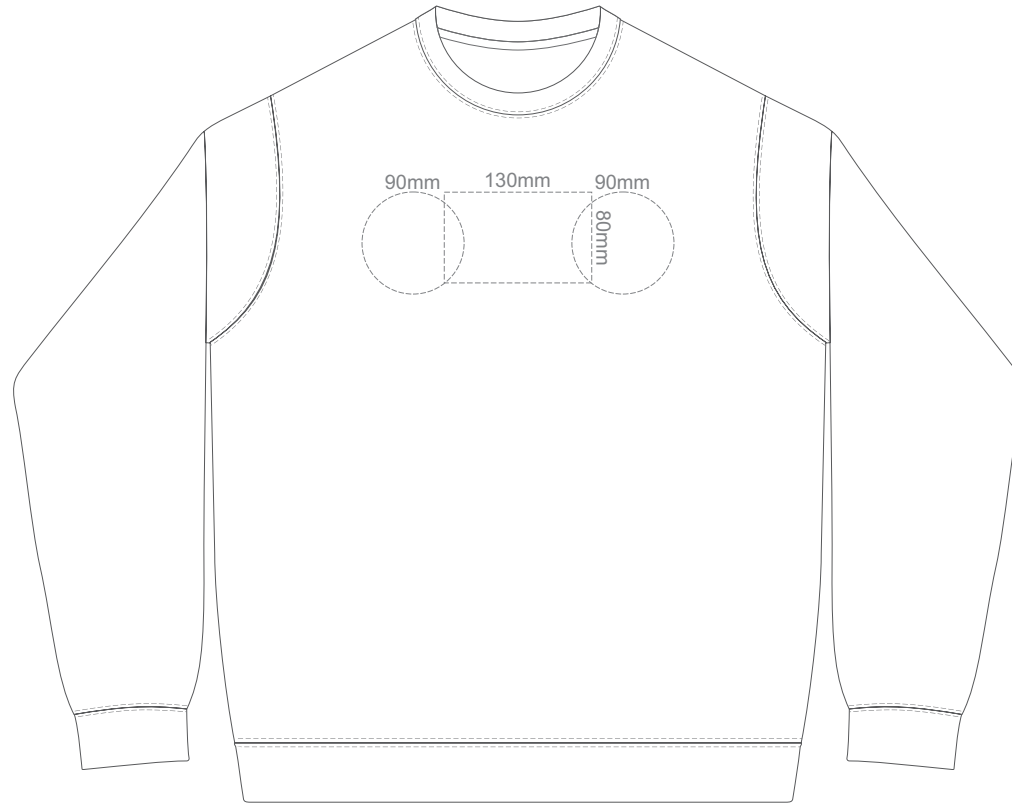

Print area 280x200mm can be rotated to best suit.
FRONT SUPREME XXL

Print area 280x200mm can be rotated to best suit.
BACK SUPREME XXL

15% of Actual Size
Colourflex Transfer

Print area 280x200mm can be rotated to best suit.
FRONT SUPREME 3XL

Print area 280x200mm can be rotated to best suit.
BACK SUPREME 3XL

15% of Actual Size
Colourflex Transfer

FRONT SUPREME 4XL
BLACK ONLY

Print area 280x200mm can be rotated to best suit.

15% of Actual Size
Colourflex Transfer

BACK SUPREME 4XL
BLACK ONLY

Print area 280x200mm can be rotated to best suit.

15% of Actual Size
Embroidery

FRONT SUPREME XS

15% of Actual Size
Embroidery

FRONT SUPREME SMALL

15% of Actual Size
Embroidery

FRONT SUPREME MEDIUM