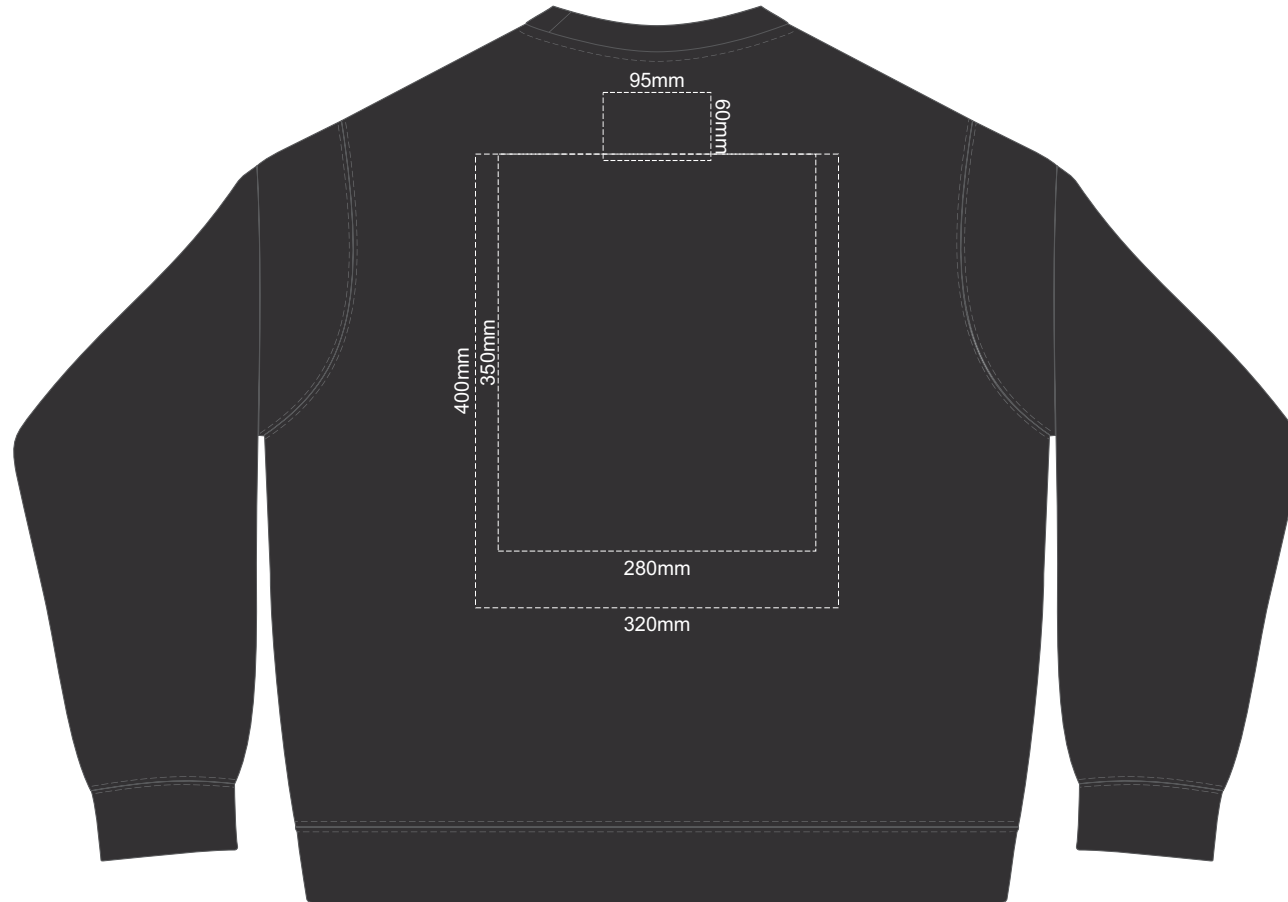

FRONT SUPREME XXL

BACK SUPREME XXL

15% of Actual Size
Screen Print

FRONT SUPREME 3XL

BACK SUPREME 3XL

15% of Actual Size
Screen Print

FRONT SUPREME 4XL
BLACK ONLY

15% of Actual Size
Screen Print

BACK SUPREME 4XL
BLACK ONLY

15% of Actual Size
Colourflex Transfer

Print area 280x200mm can be rotated to best suit.

FRONT SUPREME XS

Print area 280x200mm can be rotated to best suit.

BACK SUPREME XS

15% of Actual Size
Colourflex Transfer

Print area 280x200mm can be rotated to best suit.
FRONT SUPREME SMALL

Print area 280x200mm can be rotated to best suit.
BACK SUPREME SMALL

15% of Actual Size
Colourflex Transfer

Print area 280x200mm can be rotated to best suit.
FRONT SUPREME MEDIUM

Print area 280x200mm can be rotated to best suit.
BACK SUPREME MEDIUM

15% of Actual Size
Colourflex Transfer

Print area 280x200mm can be rotated to best suit.
FRONT SUPREME LARGE

Print area 280x200mm can be rotated to best suit.
BACK SUPREME LARGE