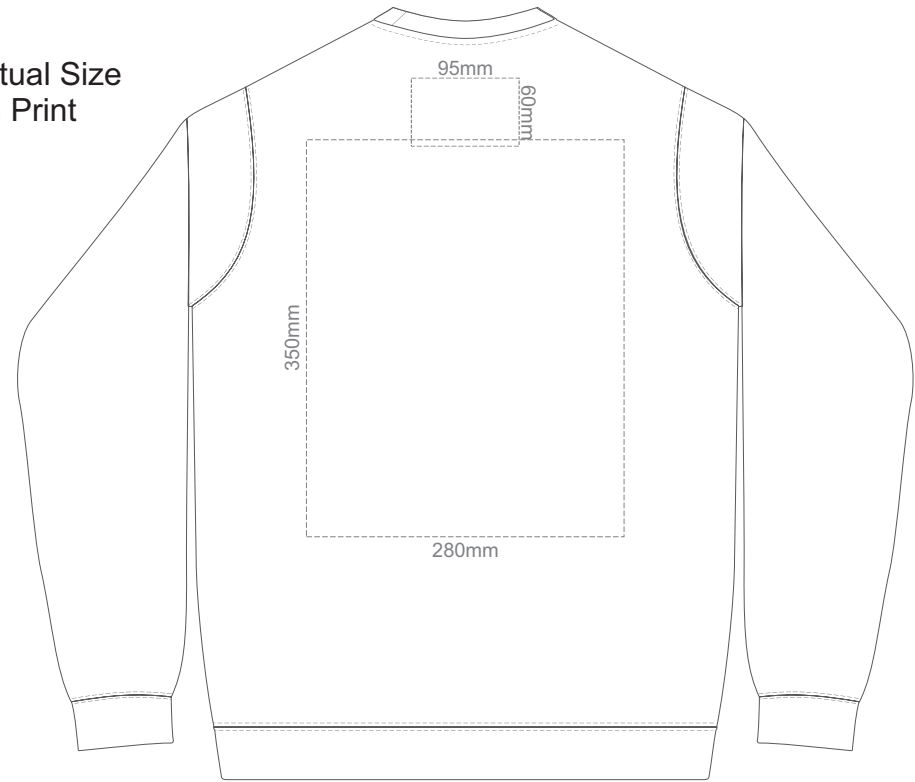

15% of Actual Size
Screen Print

FRONT SUPREME XS

BACK SUPREME XS

15% of Actual Size
Screen Print

FRONT SUPREME SMALL

BACK SUPREME SMALL

15% of Actual Size
Screen Print

FRONT SUPREME MEDIUM

BACK SUPREME 4XL
BLACK ONLY

15% of Actual Size
Colourflex Transfer

Print area 280x200mm can be rotated to best suit.

FRONT SUPREME XS

Print area 280x200mm can be rotated to best suit.

BACK SUPREME XS

15% of Actual Size
Colourflex Transfer

Print area 280x200mm can be rotated to best suit.
FRONT SUPREME SMALL

Print area 280x200mm can be rotated to best suit.
BACK SUPREME SMALL

15% of Actual Size
Colourflex Transfer

Print area 280x200mm can be rotated to best suit.
FRONT SUPREME MEDIUM

Print area 280x200mm can be rotated to best suit.
BACK SUPREME MEDIUM

15% of Actual Size
Colourflex Transfer

Print area 280x200mm can be rotated to best suit.
FRONT SUPREME LARGE

Print area 280x200mm can be rotated to best suit.
BACK SUPREME LARGE