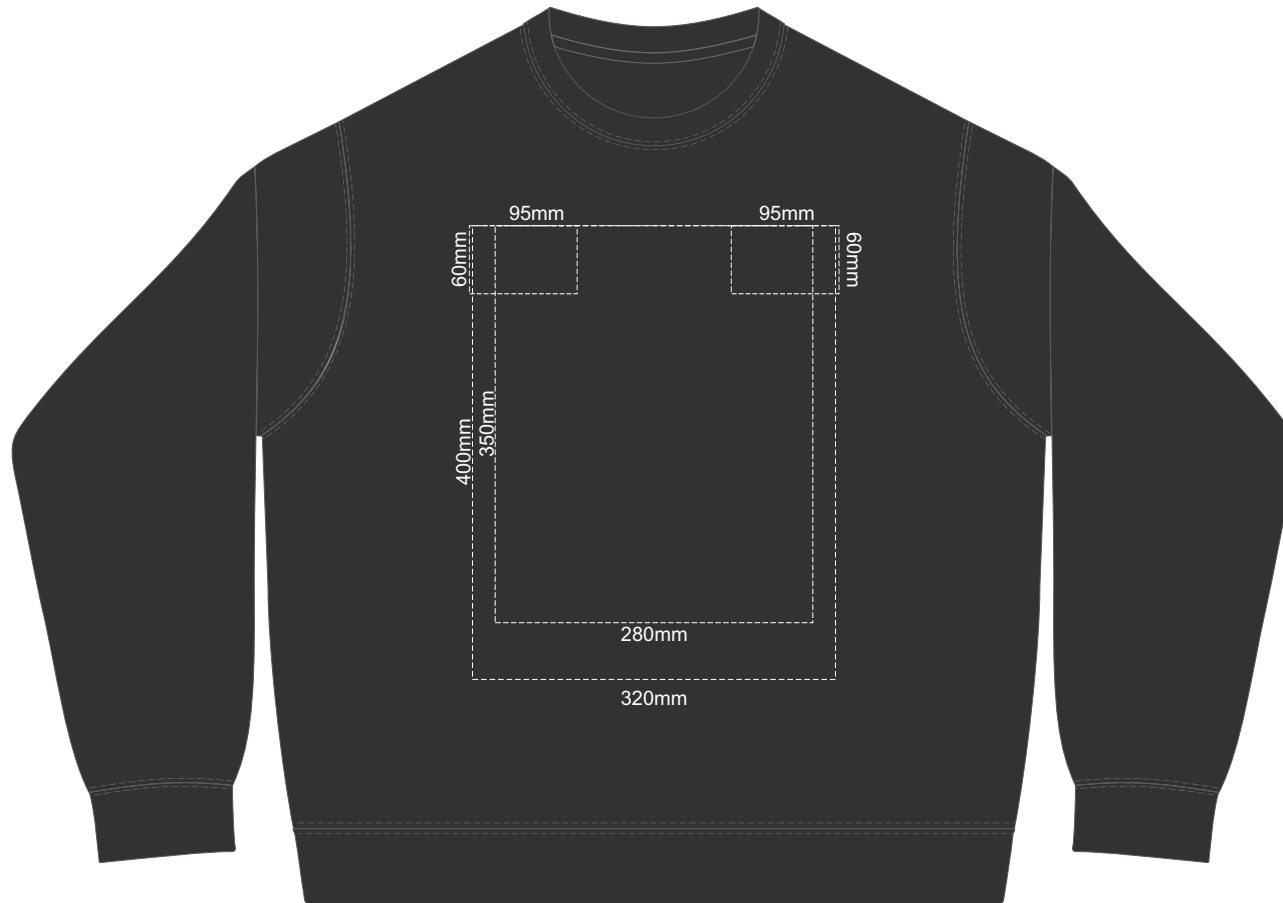

FRONT SUPREME XXL

BACK SUPREME XXL

15% of Actual Size
Screen Print

FRONT SUPREME 3XL

BACK SUPREME 3XL

15% of Actual Size
Screen Print

FRONT SUPREME 4XL
BLACK ONLY

15% of Actual Size
Screen Print

BACK SUPREME 4XL
BLACK ONLY

15% of Actual Size
Colourflex Transfer

Print area 280x200mm can be rotated to best suit.

FRONT SUPREME XS

Print area 280x200mm can be rotated to best suit.

BACK SUPREME XS

15% of Actual Size
Colourflex Transfer

Print area 280x200mm can be rotated to best suit.
FRONT SUPREME SMALL

Print area 280x200mm can be rotated to best suit.
BACK SUPREME SMALL

15% of Actual Size
Colourflex Transfer

Print area 280x200mm can be rotated to best suit.
FRONT SUPREME MEDIUM

Print area 280x200mm can be rotated to best suit.
BACK SUPREME MEDIUM

15% of Actual Size
Colourflex Transfer

Print area 280x200mm can be rotated to best suit.
FRONT SUPREME LARGE

Print area 280x200mm can be rotated to best suit.
BACK SUPREME LARGE