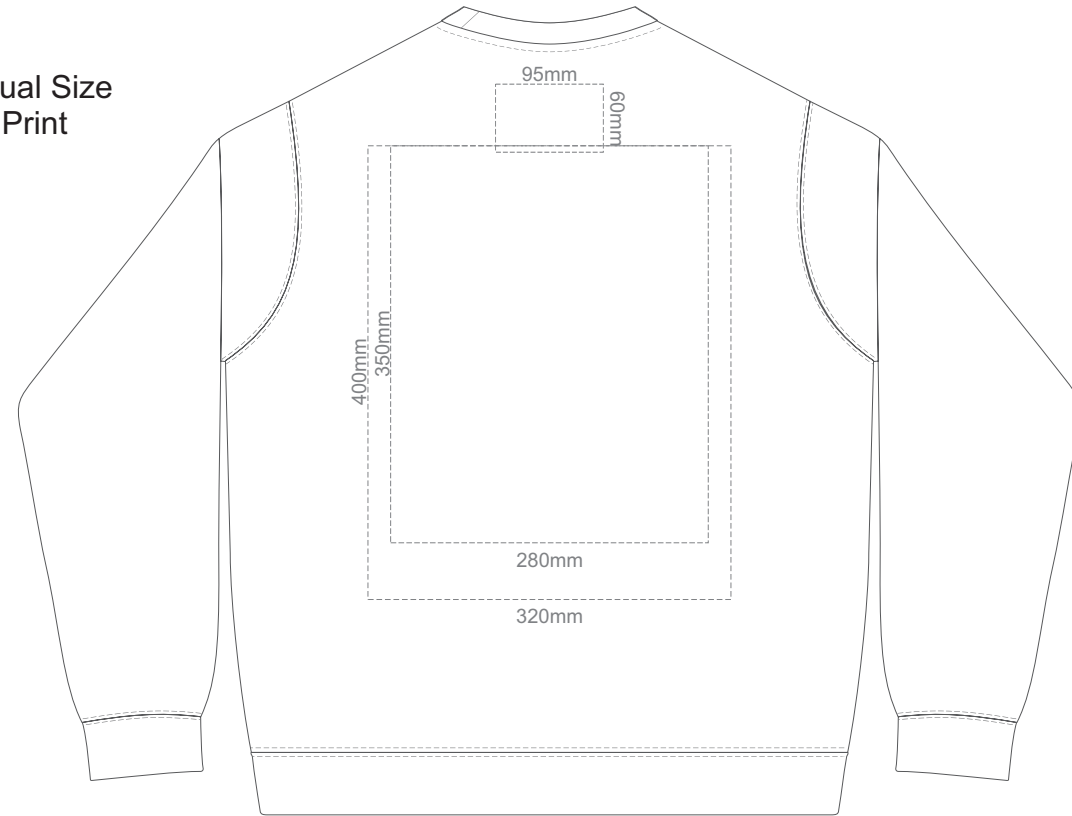

BACK SUPREME MEDIUM