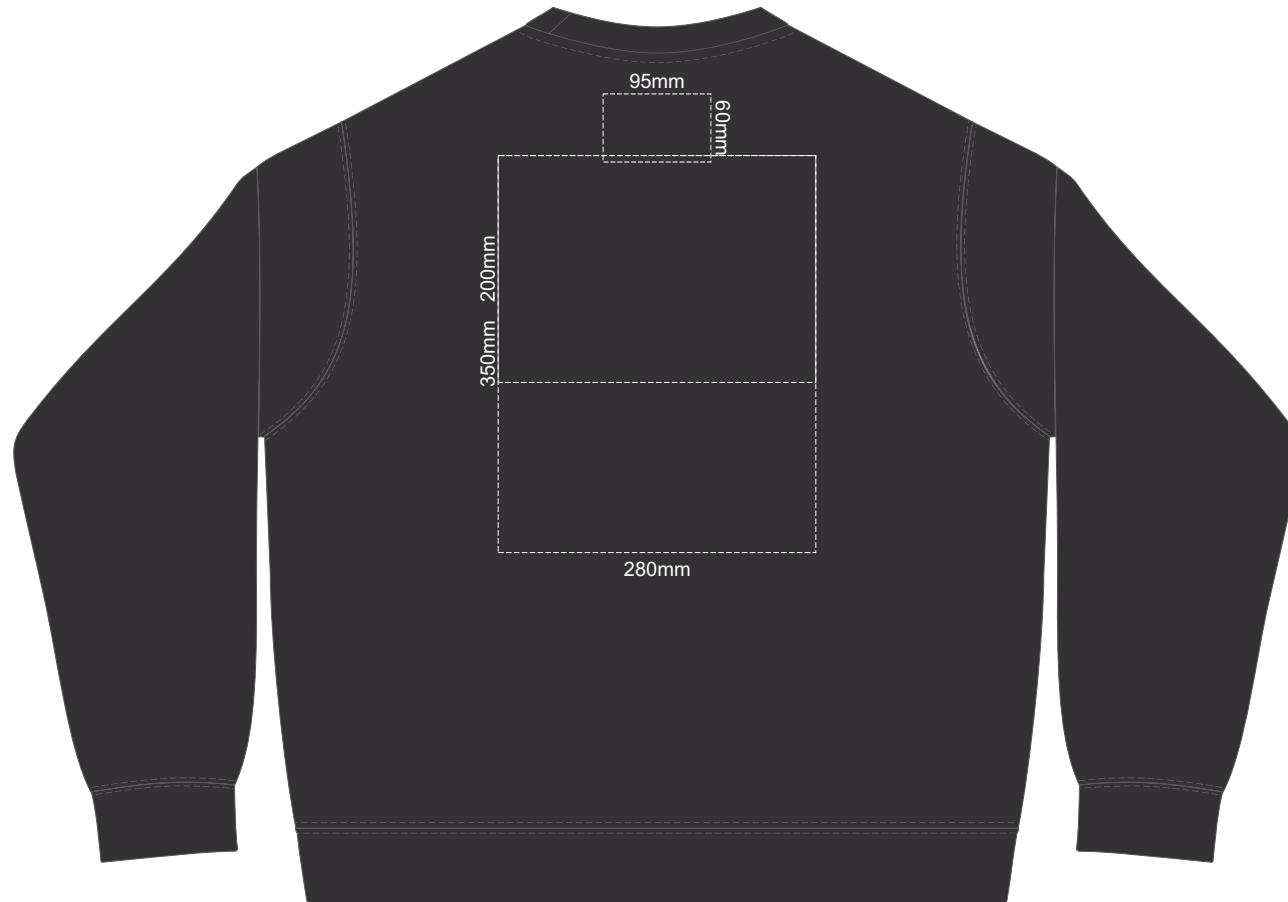

Print area 280x200mm can be rotated to best suit.
FRONT SUPREME XXL

Print area 280x200mm can be rotated to best suit.
BACK SUPREME XXL

15% of Actual Size
Colourflex Transfer

Print area 280x200mm can be rotated to best suit.
FRONT SUPREME 3XL

Print area 280x200mm can be rotated to best suit.
BACK SUPREME 3XL

15% of Actual Size
Colourflex Transfer

FRONT SUPREME 4XL
BLACK ONLY

Print area 280x200mm can be rotated to best suit.

15% of Actual Size
Colourflex Transfer

BACK SUPREME 4XL
BLACK ONLY

Print area 280x200mm can be rotated to best suit.

15% of Actual Size
Embroidery

FRONT SUPREME XS

15% of Actual Size
Embroidery

FRONT SUPREME SMALL

15% of Actual Size
Embroidery

FRONT SUPREME MEDIUM