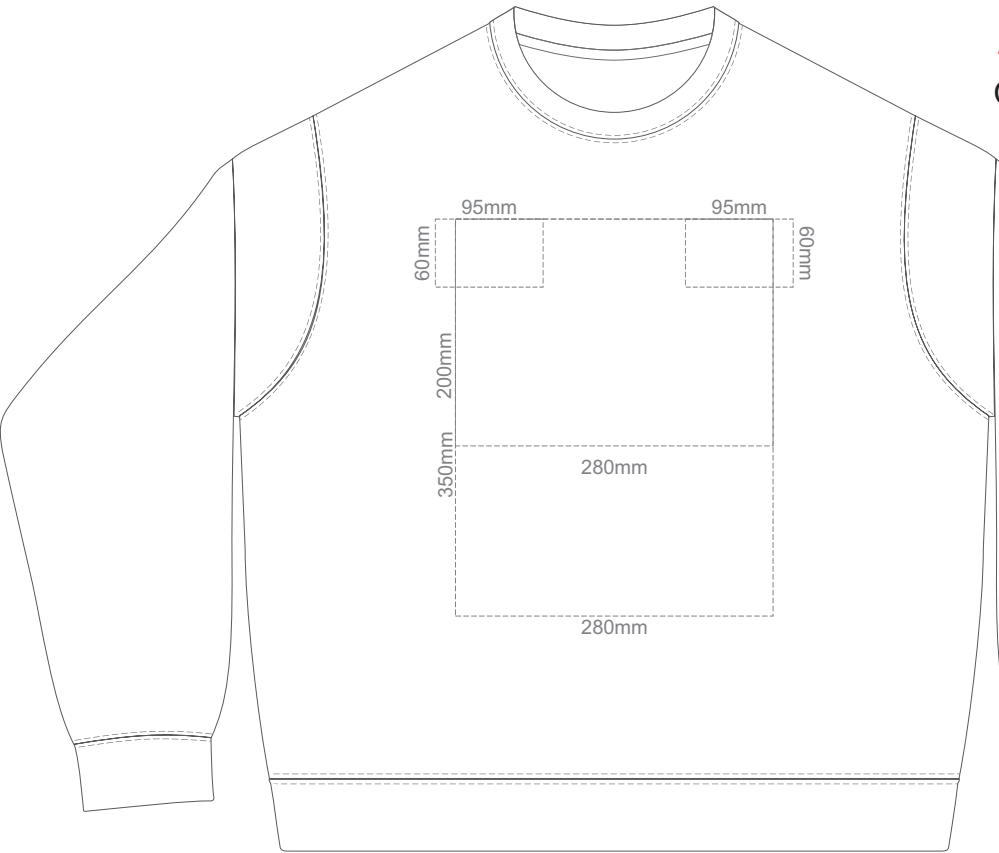

Print area 280x200mm can be rotated to best suit.
BACK SUPREME MEDIUM

15% of Actual Size
Colourflex Transfer

Print area 280x200mm can be rotated to best suit.
FRONT SUPREME LARGE

Print area 280x200mm can be rotated to best suit.
BACK SUPREME LARGE

15% of Actual Size
Colourflex Transfer

Print area 280x200mm can be rotated to best suit.
FRONT SUPREME XL

Print area 280x200mm can be rotated to best suit.
BACK SUPREME XL

15% of Actual Size
Colourflex Transfer

Print area 280x200mm can be rotated to best suit.
FRONT SUPREME XXL

Print area 280x200mm can be rotated to best suit.
BACK SUPREME XXL

15% of Actual Size
Colourflex Transfer

Print area 280x200mm can be rotated to best suit.
FRONT SUPREME 3XL

Print area 280x200mm can be rotated to best suit.
BACK SUPREME 3XL

15% of Actual Size
Colourflex Transfer

FRONT SUPREME 4XL
BLACK ONLY

Print area 280x200mm can be rotated to best suit.

15% of Actual Size
Colourflex Transfer