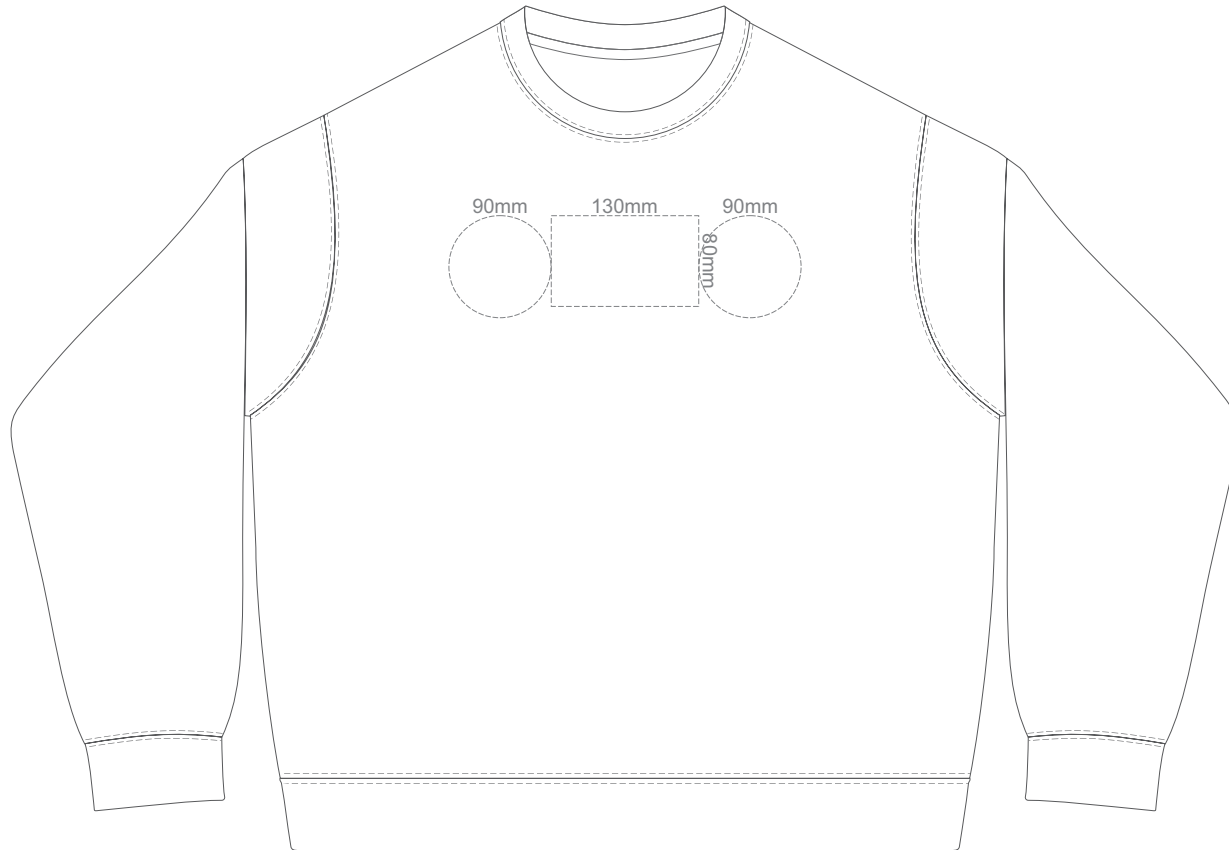

Print area 280x200mm can be rotated to best suit.
BACK SUPREME 3XL

15% of Actual Size
Colourflex Transfer

FRONT SUPREME 4XL
BLACK ONLY

Print area 280x200mm can be rotated to best suit.

15% of Actual Size
Colourflex Transfer

BACK SUPREME 4XL
BLACK ONLY

Print area 280x200mm can be rotated to best suit.

15% of Actual Size
Embroidery

FRONT SUPREME XS

15% of Actual Size
Embroidery

FRONT SUPREME SMALL

15% of Actual Size
Embroidery

FRONT SUPREME MEDIUM

15% of Actual Size
Embroidery

FRONT SUPREME LARGE

15% of Actual Size
Embroidery

FRONT SUPREME XL

15% of Actual Size
Embroidery

FRONT SUPREME XXL

15% of Actual Size
Embroidery

FRONT SUPREME 3XL

15% of Actual Size
Embroidery

FRONT SUPREME 4XL
BLACK ONLY