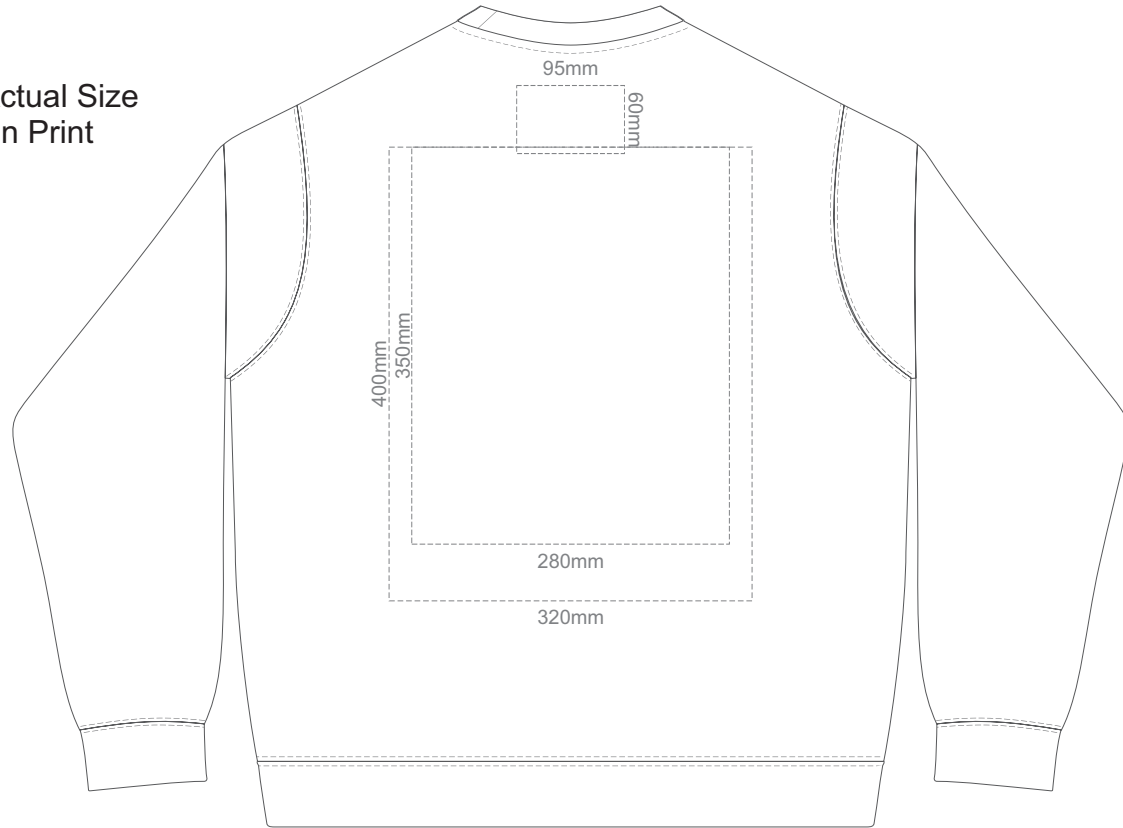

BACK SUPREME MEDIUM

15% of Actual Size
Screen Print

FRONT SUPREME LARGE

BACK SUPREME LARGE

15% of Actual Size
Screen Print

FRONT SUPREME XL

BACK SUPREME XL

15% of Actual Size
Screen Print

BACK SUPREME 4XL
BLACK ONLY

15% of Actual Size
Colourflex Transfer

Print area 280x200mm can be rotated to best suit.

FRONT SUPREME XS

Print area 280x200mm can be rotated to best suit.

BACK SUPREME XS

15% of Actual Size
Colourflex Transfer

Print area 280x200mm can be rotated to best suit.
FRONT SUPREME SMALL

Print area 280x200mm can be rotated to best suit.
BACK SUPREME SMALL

15% of Actual Size
Colourflex Transfer

Print area 280x200mm can be rotated to best suit.
FRONT SUPREME MEDIUM

Print area 280x200mm can be rotated to best suit.
BACK SUPREME MEDIUM

15% of Actual Size
Colourflex Transfer

Print area 280x200mm can be rotated to best suit.
FRONT SUPREME LARGE

Print area 280x200mm can be rotated to best suit.
BACK SUPREME LARGE