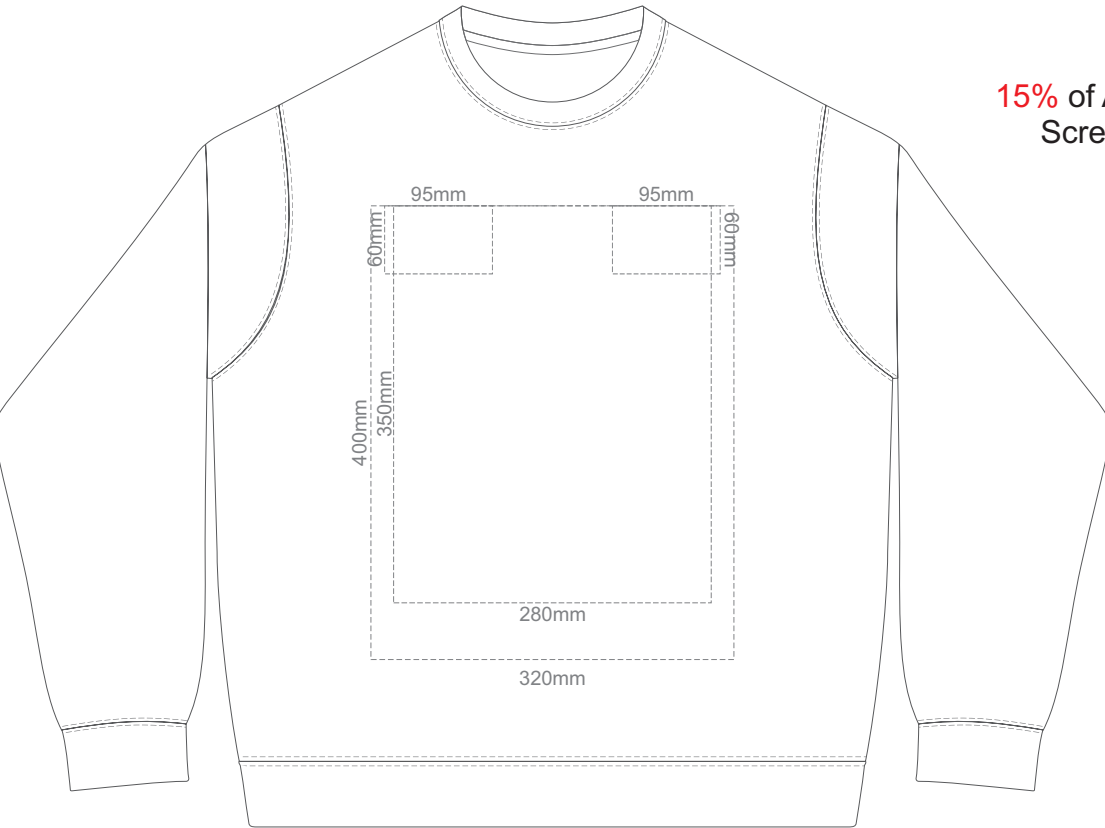

BACK SUPREME MEDIUM

15% of Actual Size
Screen Print

FRONT SUPREME LARGE

BACK SUPREME LARGE

15% of Actual Size
Screen Print

FRONT SUPREME XL

BACK SUPREME XL

15% of Actual Size
Screen Print

BACK SUPREME 4XL
BLACK ONLY

15% of Actual Size
Colourflex Transfer

Print area 280x200mm can be rotated to best suit.

FRONT SUPREME XS

Print area 280x200mm can be rotated to best suit.

BACK SUPREME XS

15% of Actual Size
Colourflex Transfer

Print area 280x200mm can be rotated to best suit.
FRONT SUPREME SMALL

Print area 280x200mm can be rotated to best suit.
BACK SUPREME SMALL

15% of Actual Size
Colourflex Transfer

Print area 280x200mm can be rotated to best suit.
FRONT SUPREME MEDIUM

Print area 280x200mm can be rotated to best suit.
BACK SUPREME MEDIUM

15% of Actual Size
Colourflex Transfer

Print area 280x200mm can be rotated to best suit.
FRONT SUPREME LARGE

Print area 280x200mm can be rotated to best suit.
BACK SUPREME LARGE