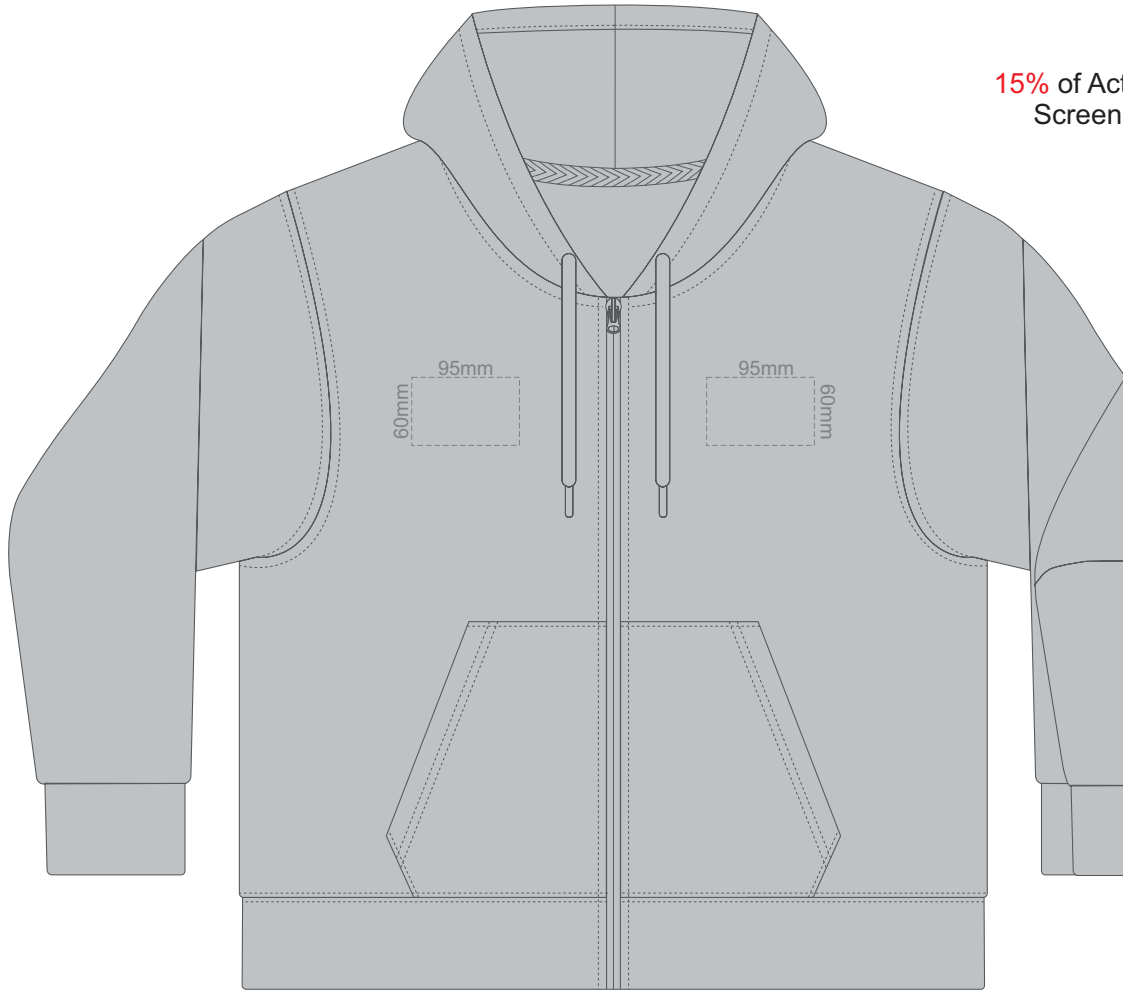

BACK UNISEX MEDIUM

15% of Actual Size
Screen Print

FRONT UNISEX LARGE

BACK UNISEX LARGE

15% of Actual Size
Screen Print

FRONT UNISEX EXTRA LARGE

BACK UNISEX LARGE

15% of Actual Size
Screen Print

FRONT UNISEX XXL

BACK UNISEX XXL

15% of Actual Size
Screen Print

FRONT UNISEX 3XL

BACK UNISEX 3XL

15% of Actual Size
Colourflex Transfer

FRONT UNISEX XS

BACK UNISEX XS

Print area 280x200mm can be rotated to best suit.

15% of Actual Size
Colourflex Transfer

FRONT UNISEX SMALL

BACK UNISEX SMALL

Print area 280x200mm can be rotated to best suit.

15% of Actual Size
Colourflex Transfer

FRONT UNISEX MEDIUM

BACK UNISEX MEDIUM

Print area 280x200mm can be rotated to best suit.

15% of Actual Size
Colourflex Transfer

FRONT UNISEX LARGE

BACK UNISEX LARGE

Print area 280x200mm can be rotated to best suit.