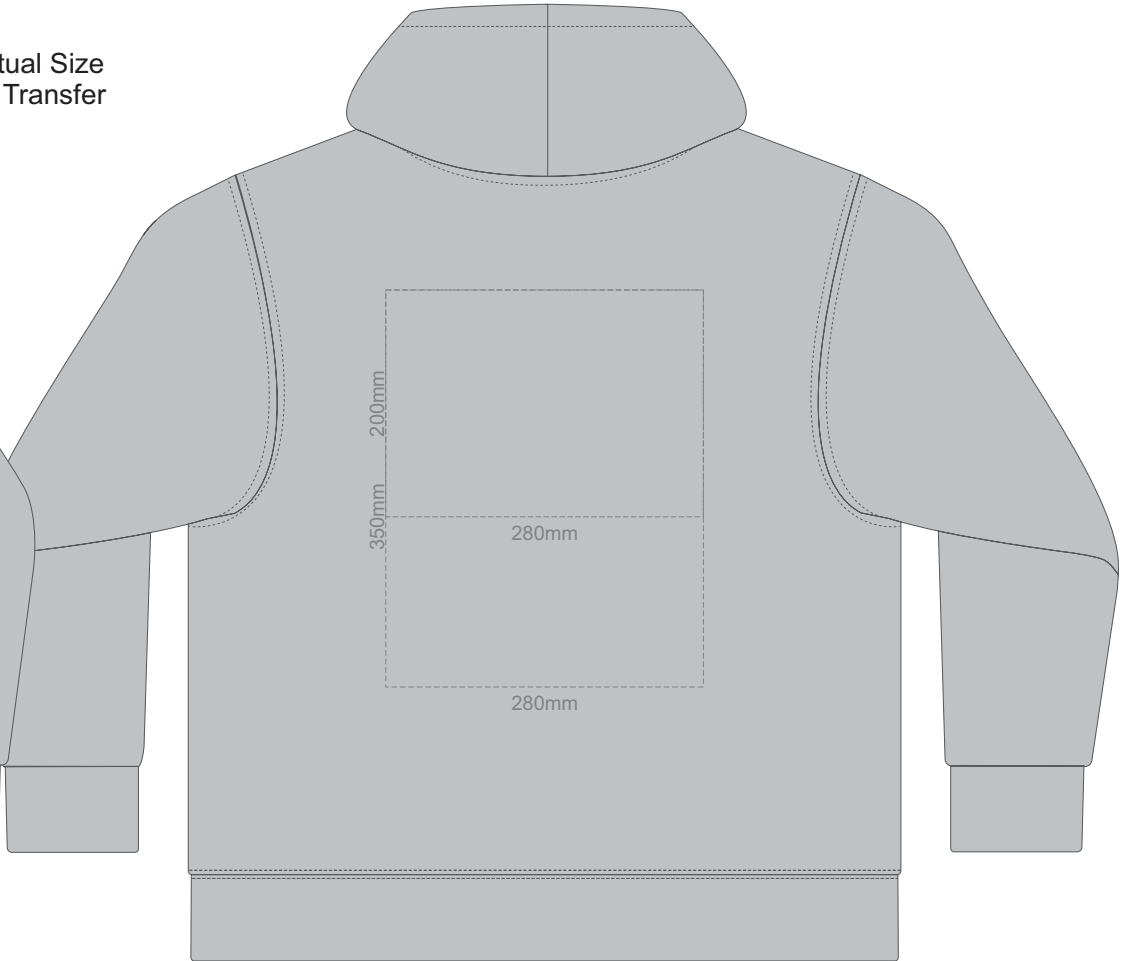

Print area 280x200mm can be rotated to best suit.

15% of Actual Size
Colourflex Transfer

FRONT UNISEX SMALL

BACK UNISEX SMALL

Print area 280x200mm can be rotated to best suit.

15% of Actual Size
Colourflex Transfer

FRONT UNISEX MEDIUM

BACK UNISEX MEDIUM

Print area 280x200mm can be rotated to best suit.

15% of Actual Size
Colourflex Transfer

FRONT UNISEX LARGE

BACK UNISEX LARGE

Print area 280x200mm can be rotated to best suit.

15% of Actual Size
Colourflex Transfer

FRONT UNISEX EXTRA LARGE

BACK UNISEX LARGE

Print area 280x200mm can be rotated to best suit.

15% of Actual Size
Colourflex Transfer

FRONT UNISEX XXL

BACK UNISEX XXL

Print area 280x200mm can be rotated to best suit.

15% of Actual Size
Colourflex Transfer

FRONT UNISEX 3XL

BACK UNISEX 3XL

Print area 280x200mm can be rotated to best suit.

15% of Actual Size
Embroidery

FRONT UNISEX XS

15% of Actual Size
Embroidery

FRONT UNISEX SMALL