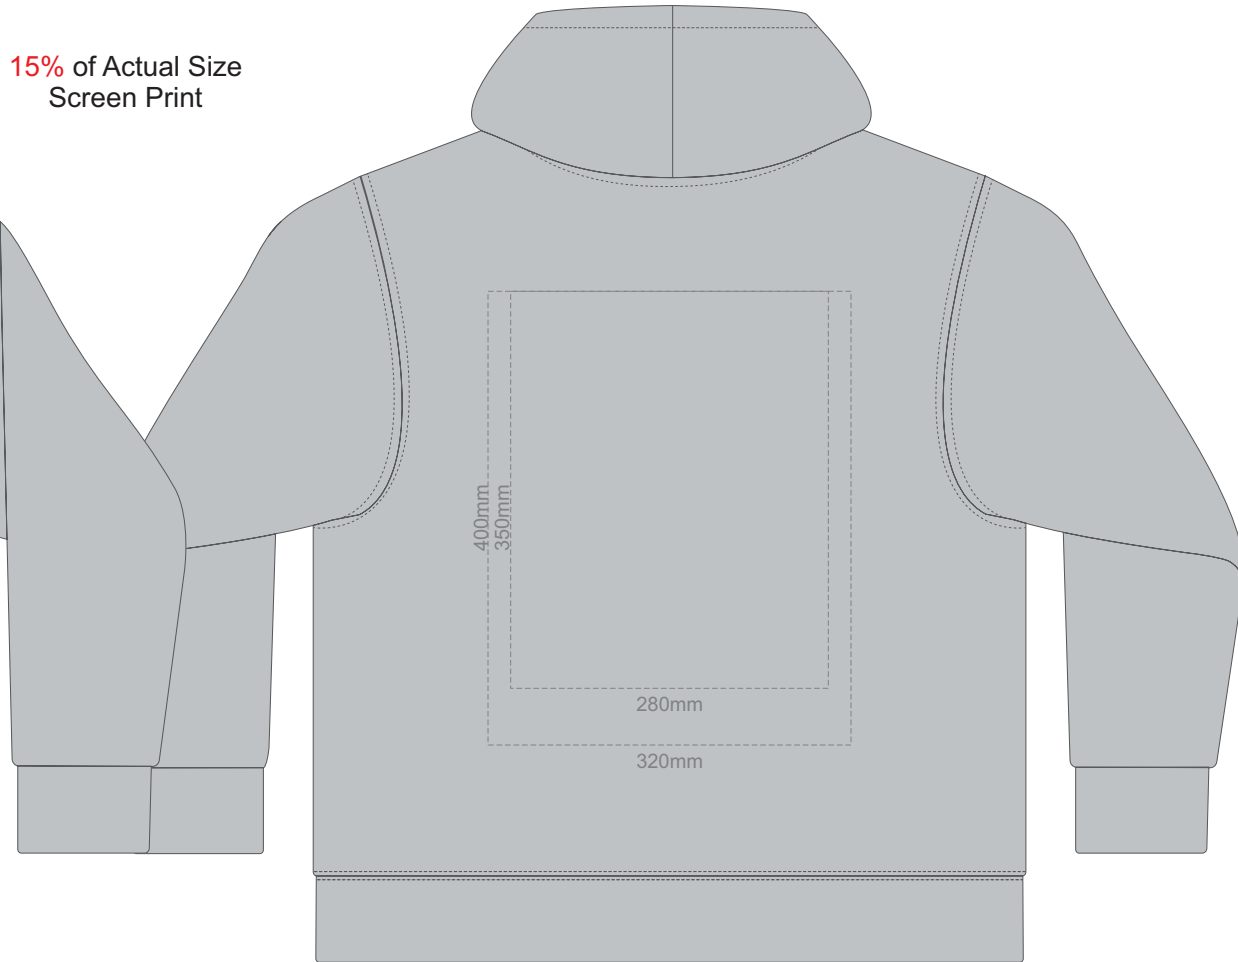

BACK UNISEX XXL