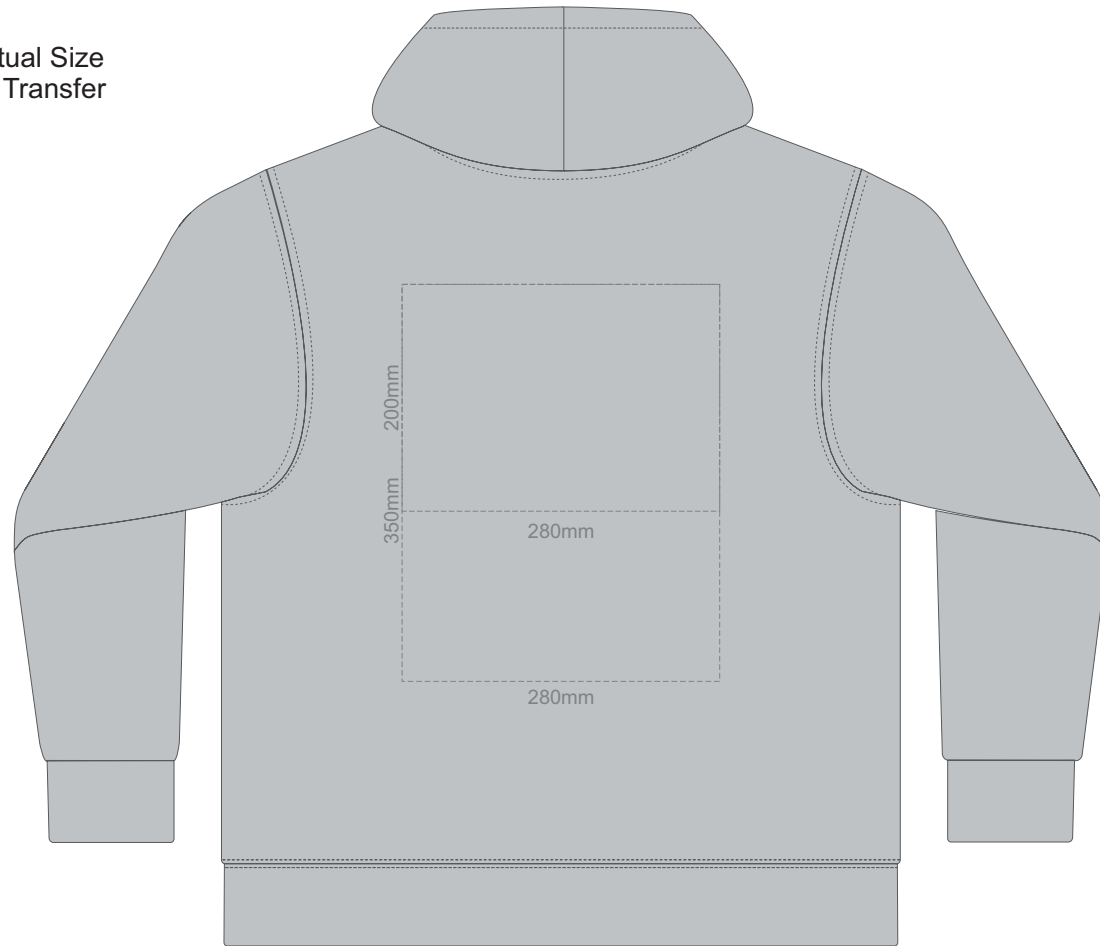

Print area 280x200mm can be rotated to best suit.

15% of Actual Size
Colourflex Transfer

FRONT UNISEX SMALL

BACK UNISEX SMALL

Print area 280x200mm can be rotated to best suit.

15% of Actual Size
Colourflex Transfer

FRONT UNISEX MEDIUM

BACK UNISEX MEDIUM

Print area 280x200mm can be rotated to best suit.

15% of Actual Size
Colourflex Transfer

FRONT UNISEX LARGE

BACK UNISEX LARGE

Print area 280x200mm can be rotated to best suit.

15% of Actual Size
Colourflex Transfer

FRONT UNISEX EXTRA LARGE

BACK UNISEX LARGE

Print area 280x200mm can be rotated to best suit.

15% of Actual Size
Colourflex Transfer

FRONT UNISEX XXL

BACK UNISEX XXL

Print area 280x200mm can be rotated to best suit.

15% of Actual Size
Colourflex Transfer

FRONT UNISEX 3XL

BACK UNISEX 3XL

Print area 280x200mm can be rotated to best suit.

15% of Actual Size
Embroidery

FRONT UNISEX XS

15% of Actual Size
Embroidery

FRONT UNISEX SMALL