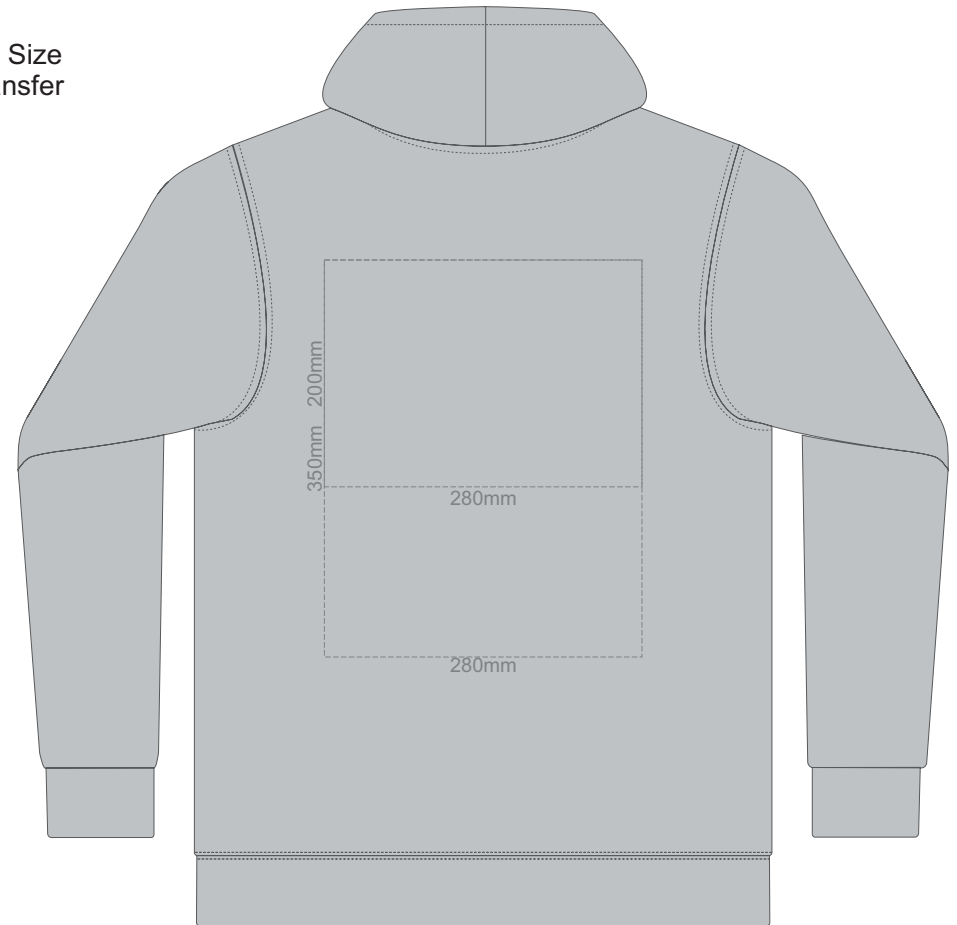

FRONT UNISEX XXL

BACK UNISEX XXL

15% of Actual Size
Screen Print

FRONT UNISEX 3XL

BACK UNISEX 3XL

15% of Actual Size
Colourflex Transfer

FRONT UNISEX XS

BACK UNISEX XS

Print area 280x200mm can be rotated to best suit.

15% of Actual Size
Colourflex Transfer

FRONT UNISEX SMALL

BACK UNISEX SMALL

Print area 280x200mm can be rotated to best suit.

15% of Actual Size
Colourflex Transfer

FRONT UNISEX MEDIUM

BACK UNISEX MEDIUM

Print area 280x200mm can be rotated to best suit.

15% of Actual Size
Colourflex Transfer

FRONT UNISEX LARGE

BACK UNISEX LARGE

Print area 280x200mm can be rotated to best suit.

15% of Actual Size
Colourflex Transfer

FRONT UNISEX EXTRA LARGE

BACK UNISEX LARGE

Print area 280x200mm can be rotated to best suit.

15% of Actual Size
Colourflex Transfer

FRONT UNISEX XXL

BACK UNISEX XXL

Print area 280x200mm can be rotated to best suit.