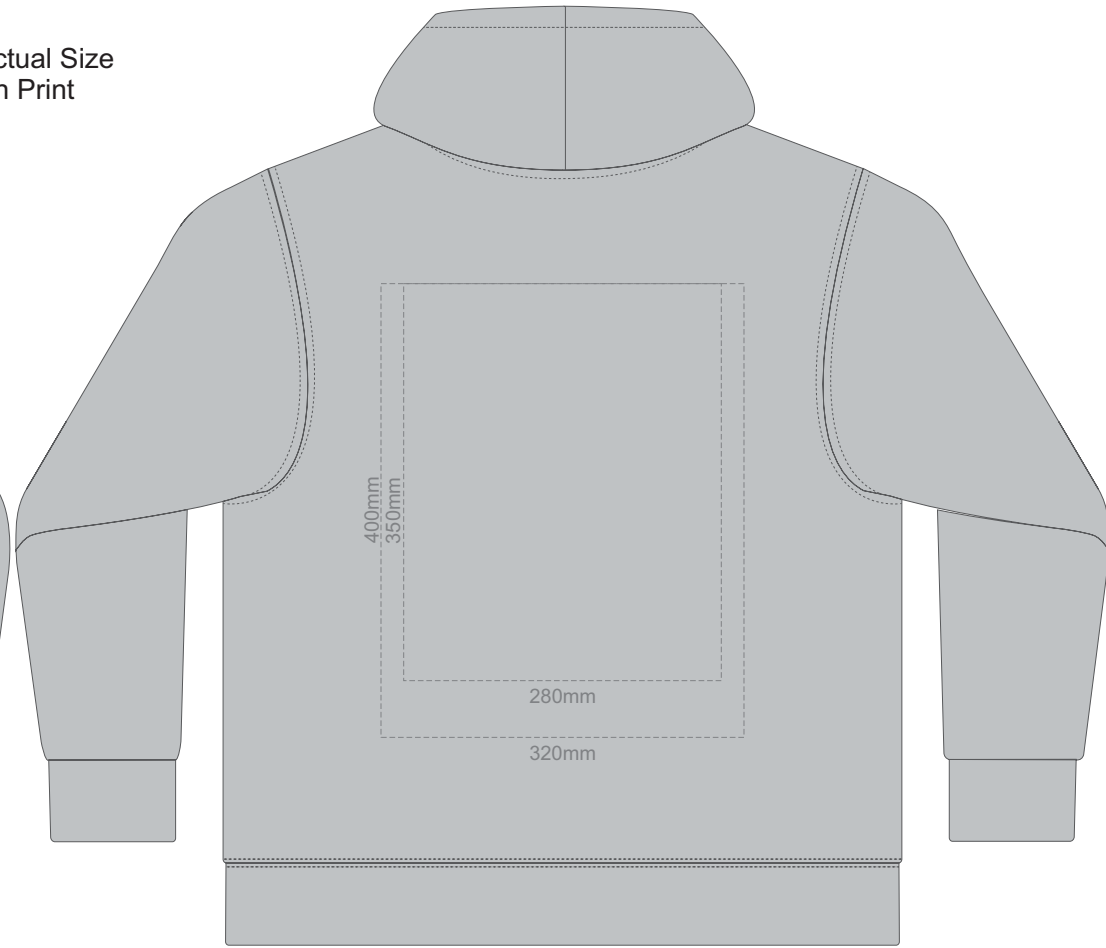

BACK UNISEX LARGE