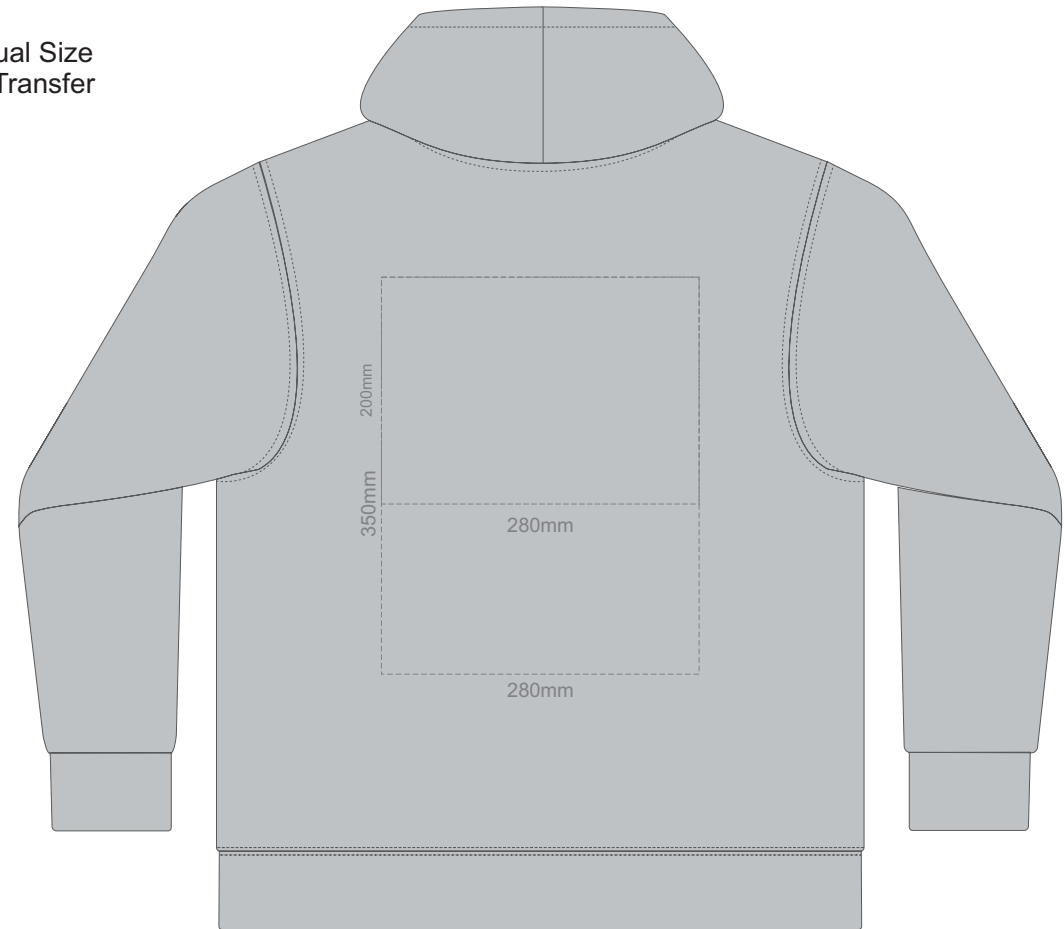

Print area 280x200mm can be rotated to best suit.

15% of Actual Size
Colourflex Transfer

FRONT UNISEX SMALL

BACK UNISEX SMALL

Print area 280x200mm can be rotated to best suit.

15% of Actual Size
Colourflex Transfer

FRONT UNISEX MEDIUM

BACK UNISEX MEDIUM

Print area 280x200mm can be rotated to best suit.

15% of Actual Size
Colourflex Transfer

FRONT UNISEX LARGE

BACK UNISEX LARGE

Print area 280x200mm can be rotated to best suit.

15% of Actual Size
Colourflex Transfer

FRONT UNISEX EXTRA LARGE

BACK UNISEX LARGE

Print area 280x200mm can be rotated to best suit.

15% of Actual Size
Colourflex Transfer

FRONT UNISEX XXL

BACK UNISEX XXL

Print area 280x200mm can be rotated to best suit.

15% of Actual Size
Colourflex Transfer

FRONT UNISEX 3XL

BACK UNISEX 3XL

Print area 280x200mm can be rotated to best suit.

15% of Actual Size
Embroidery

FRONT UNISEX XS

15% of Actual Size
Embroidery

FRONT UNISEX SMALL