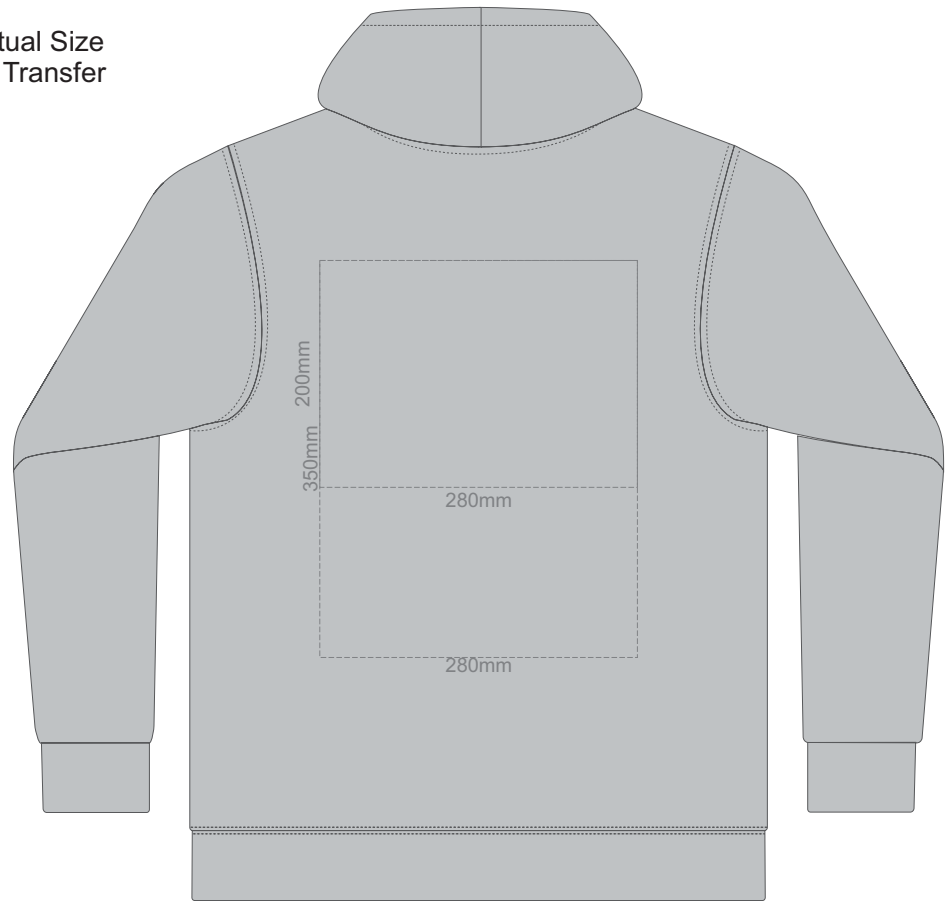

FRONT UNISEX XXL

BACK UNISEX XXL

15% of Actual Size
Screen Print

FRONT UNISEX 3XL

BACK UNISEX 3XL

15% of Actual Size
Colourflex Transfer

FRONT UNISEX XS

BACK UNISEX XS

Print area 280x200mm can be rotated to best suit.

15% of Actual Size
Colourflex Transfer

FRONT UNISEX SMALL

BACK UNISEX SMALL

Print area 280x200mm can be rotated to best suit.

15% of Actual Size
Colourflex Transfer

FRONT UNISEX MEDIUM

BACK UNISEX MEDIUM

Print area 280x200mm can be rotated to best suit.

15% of Actual Size
Colourflex Transfer

FRONT UNISEX LARGE

BACK UNISEX LARGE

Print area 280x200mm can be rotated to best suit.

15% of Actual Size
Colourflex Transfer

FRONT UNISEX EXTRA LARGE

BACK UNISEX LARGE

Print area 280x200mm can be rotated to best suit.

15% of Actual Size
Colourflex Transfer

FRONT UNISEX XXL

BACK UNISEX XXL

Print area 280x200mm can be rotated to best suit.