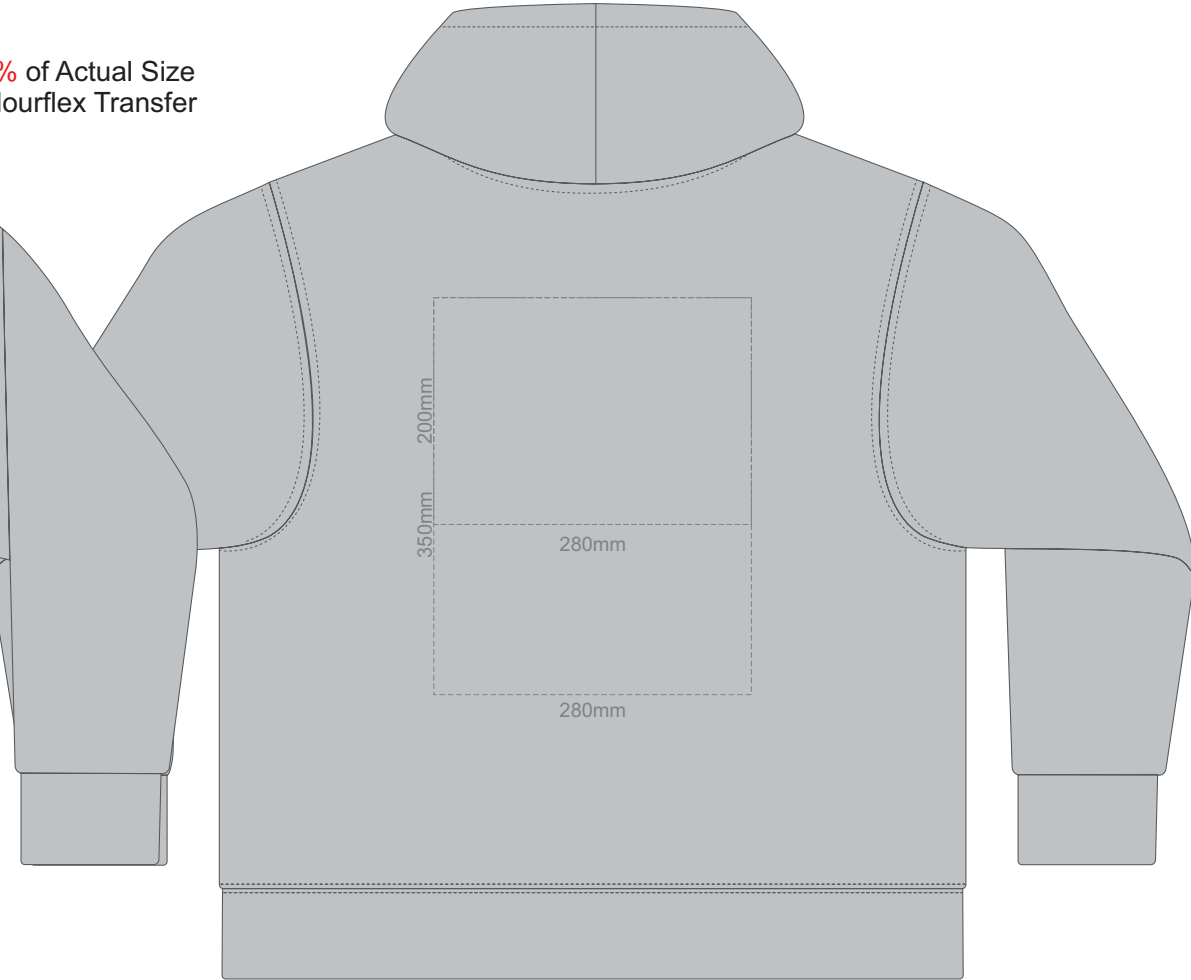

Print area 280x200mm can be rotated to best suit.

15% of Actual Size
Colourflex Transfer

FRONT UNISEX SMALL

BACK UNISEX SMALL

Print area 280x200mm can be rotated to best suit.

15% of Actual Size
Colourflex Transfer

FRONT UNISEX MEDIUM

BACK UNISEX MEDIUM

Print area 280x200mm can be rotated to best suit.

15% of Actual Size
Colourflex Transfer

FRONT UNISEX LARGE

BACK UNISEX LARGE

Print area 280x200mm can be rotated to best suit.

15% of Actual Size
Colourflex Transfer

FRONT UNISEX EXTRA LARGE

BACK UNISEX LARGE

Print area 280x200mm can be rotated to best suit.

15% of Actual Size
Colourflex Transfer

FRONT UNISEX XXL

BACK UNISEX XXL

Print area 280x200mm can be rotated to best suit.

15% of Actual Size
Colourflex Transfer

FRONT UNISEX 3XL

BACK UNISEX 3XL

Print area 280x200mm can be rotated to best suit.

15% of Actual Size
Embroidery

FRONT UNISEX XS

15% of Actual Size
Embroidery

FRONT UNISEX SMALL