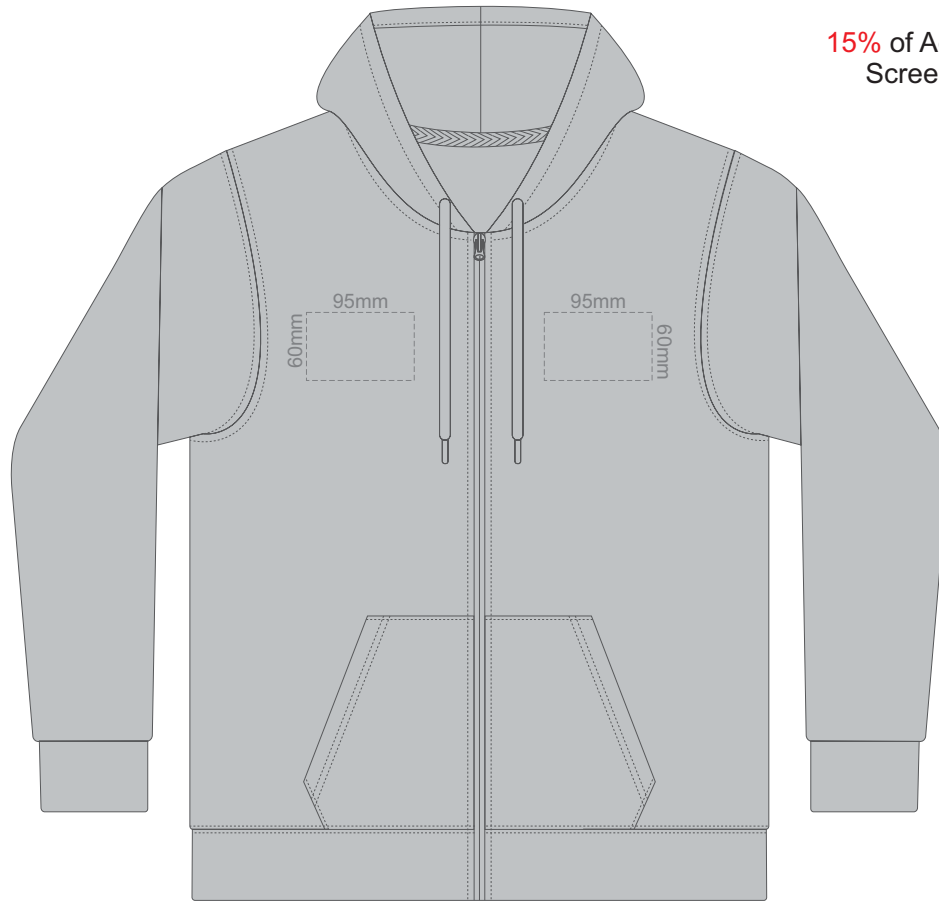

15% of Actual Size
Screen Print

FRONT UNISEX XS

BACK UNISEX XS

15% of Actual Size
Screen Print

FRONT UNISEX SMALL

BACK UNISEX SMALL

15% of Actual Size
Screen Print

FRONT UNISEX MEDIUM

Print area 280x200mm can be rotated to best suit.

15% of Actual Size
Colourflex Transfer

FRONT UNISEX SMALL

BACK UNISEX SMALL

Print area 280x200mm can be rotated to best suit.

15% of Actual Size
Colourflex Transfer

FRONT UNISEX MEDIUM

BACK UNISEX MEDIUM

Print area 280x200mm can be rotated to best suit.

15% of Actual Size
Colourflex Transfer

FRONT UNISEX LARGE

BACK UNISEX LARGE

Print area 280x200mm can be rotated to best suit.

15% of Actual Size
Colourflex Transfer

FRONT UNISEX EXTRA LARGE

BACK UNISEX LARGE

Print area 280x200mm can be rotated to best suit.

15% of Actual Size
Colourflex Transfer

FRONT UNISEX XXL

BACK UNISEX XXL

Print area 280x200mm can be rotated to best suit.