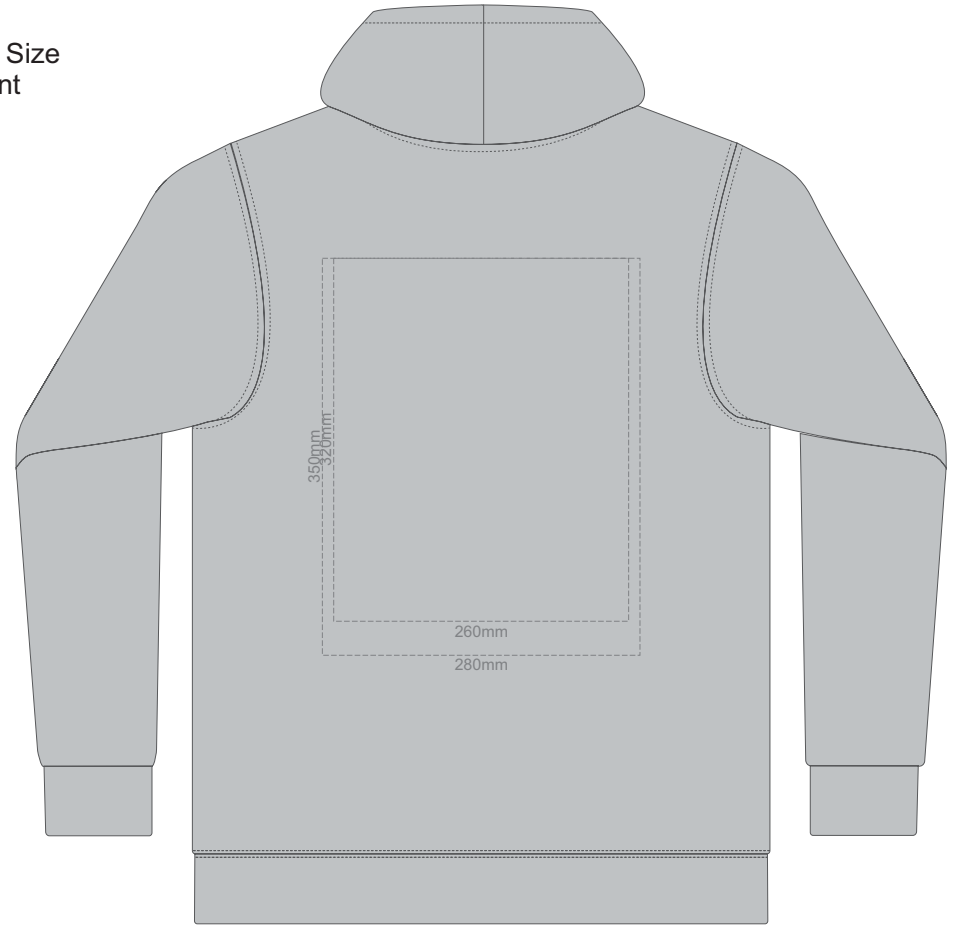

15% of Actual Size
Screen Print

FRONT UNISEX XS

BACK UNISEX XS

15% of Actual Size
Screen Print

FRONT UNISEX SMALL

BACK UNISEX SMALL

15% of Actual Size
Screen Print

FRONT UNISEX MEDIUM

Print area 280x200mm can be rotated to best suit.

15% of Actual Size
Colourflex Transfer

FRONT UNISEX SMALL

BACK UNISEX SMALL

Print area 280x200mm can be rotated to best suit.

15% of Actual Size
Colourflex Transfer

FRONT UNISEX MEDIUM

BACK UNISEX MEDIUM

Print area 280x200mm can be rotated to best suit.

15% of Actual Size
Colourflex Transfer

FRONT UNISEX LARGE

BACK UNISEX LARGE

Print area 280x200mm can be rotated to best suit.

15% of Actual Size
Colourflex Transfer

FRONT UNISEX EXTRA LARGE

BACK UNISEX LARGE

Print area 280x200mm can be rotated to best suit.

15% of Actual Size
Colourflex Transfer

FRONT UNISEX XXL

BACK UNISEX XXL

Print area 280x200mm can be rotated to best suit.