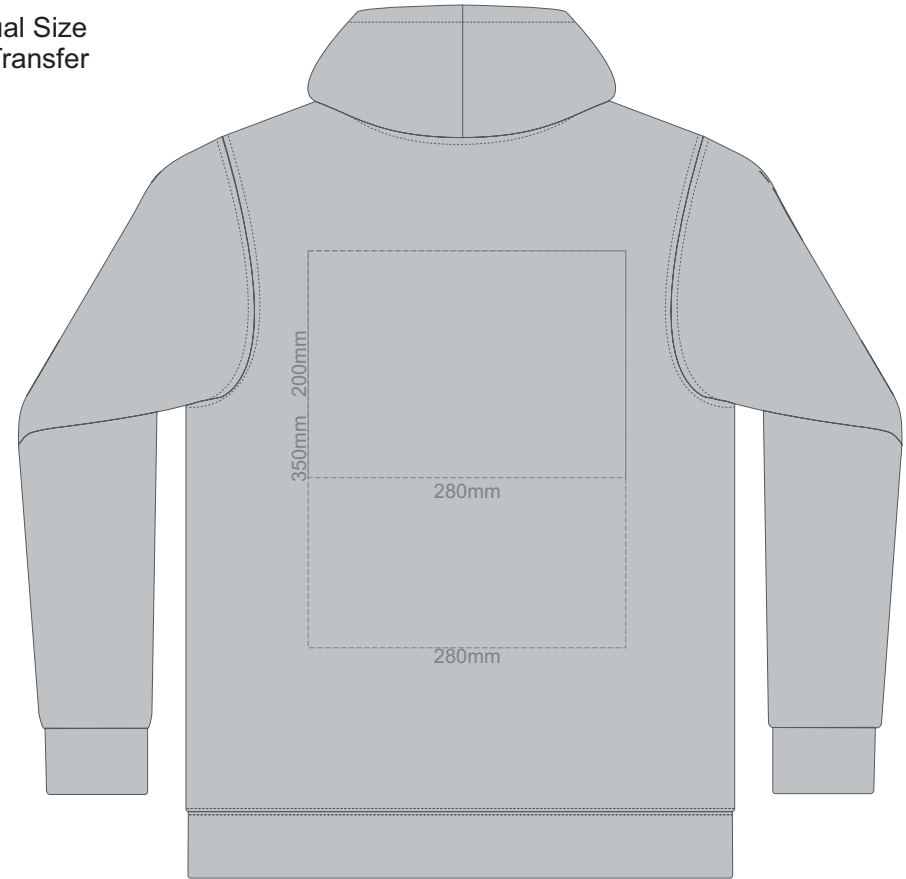

FRONT UNISEX XXL

BACK UNISEX XXL

15% of Actual Size
Screen Print

FRONT UNISEX 3XL

BACK UNISEX 3XL

15% of Actual Size
Colourflex Transfer

FRONT UNISEX XS

BACK UNISEX XS

Print area 280x200mm can be rotated to best suit.

15% of Actual Size
Colourflex Transfer

FRONT UNISEX SMALL

BACK UNISEX SMALL

Print area 280x200mm can be rotated to best suit.

15% of Actual Size
Colourflex Transfer

FRONT UNISEX MEDIUM

BACK UNISEX MEDIUM

Print area 280x200mm can be rotated to best suit.

15% of Actual Size
Colourflex Transfer

FRONT UNISEX LARGE

BACK UNISEX LARGE

Print area 280x200mm can be rotated to best suit.

15% of Actual Size
Colourflex Transfer

FRONT UNISEX EXTRA LARGE

BACK UNISEX LARGE

Print area 280x200mm can be rotated to best suit.

15% of Actual Size
Colourflex Transfer

FRONT UNISEX XXL

BACK UNISEX XXL

Print area 280x200mm can be rotated to best suit.