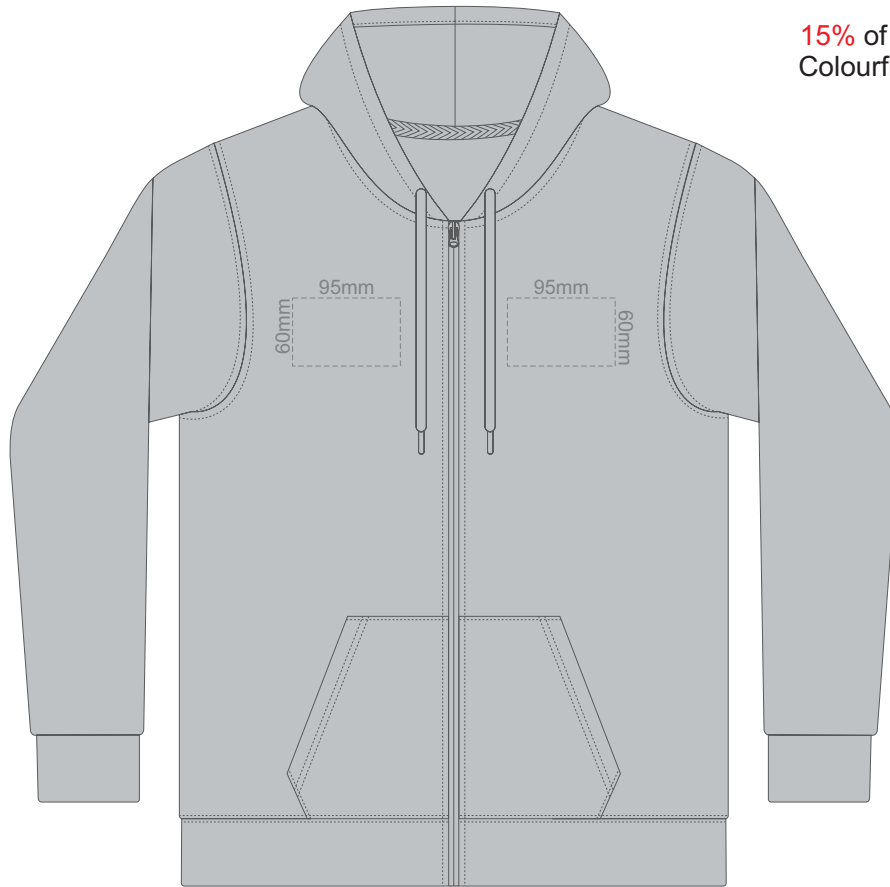

FRONT UNISEX XXL

BACK UNISEX XXL

15% of Actual Size
Screen Print

FRONT UNISEX 3XL

BACK UNISEX 3XL

15% of Actual Size
Colourflex Transfer

FRONT UNISEX XS

BACK UNISEX XS

Print area 280x200mm can be rotated to best suit.

15% of Actual Size
Colourflex Transfer

FRONT UNISEX SMALL

BACK UNISEX SMALL

Print area 280x200mm can be rotated to best suit.

15% of Actual Size
Colourflex Transfer

FRONT UNISEX MEDIUM

BACK UNISEX MEDIUM

Print area 280x200mm can be rotated to best suit.

15% of Actual Size
Colourflex Transfer

FRONT UNISEX LARGE

BACK UNISEX LARGE

Print area 280x200mm can be rotated to best suit.

15% of Actual Size
Colourflex Transfer

FRONT UNISEX EXTRA LARGE

BACK UNISEX LARGE

Print area 280x200mm can be rotated to best suit.

15% of Actual Size
Colourflex Transfer

FRONT UNISEX XXL

BACK UNISEX XXL

Print area 280x200mm can be rotated to best suit.