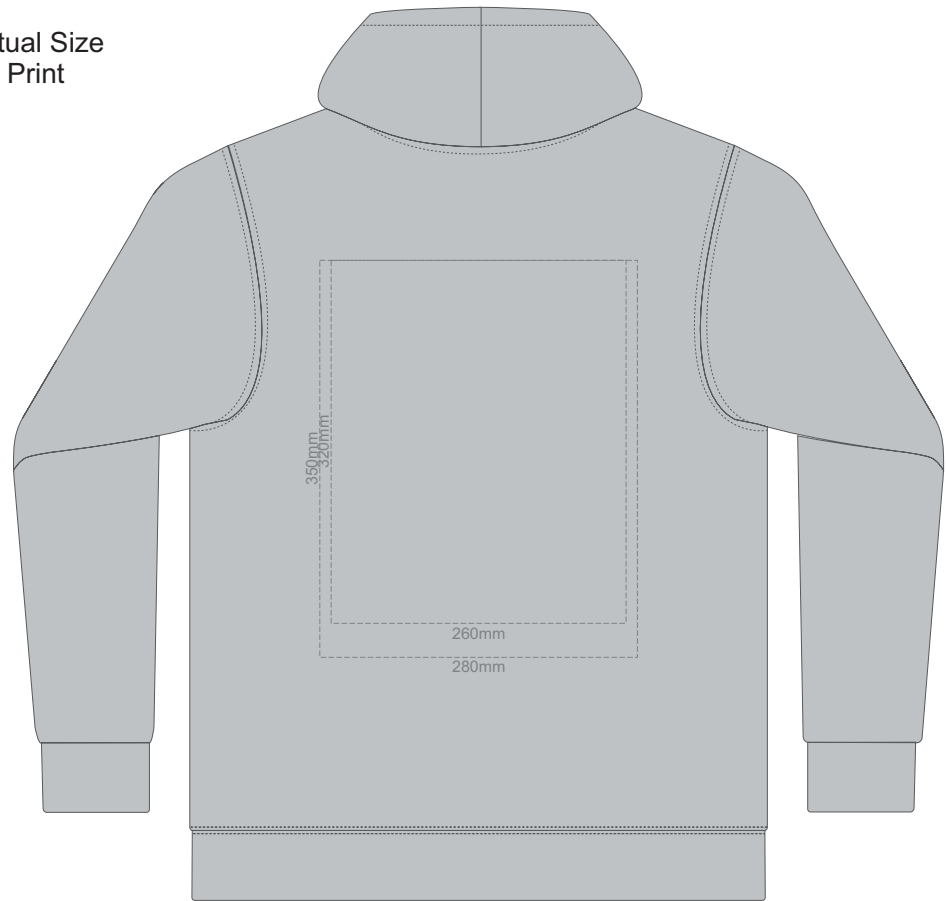

15% of Actual Size
Screen Print

FRONT UNISEX XS

BACK UNISEX XS

15% of Actual Size
Screen Print

FRONT UNISEX SMALL

BACK UNISEX SMALL

15% of Actual Size
Screen Print

FRONT UNISEX MEDIUM

Print area 280x200mm can be rotated to best suit.

15% of Actual Size
Colourflex Transfer

FRONT UNISEX SMALL

BACK UNISEX SMALL

Print area 280x200mm can be rotated to best suit.

15% of Actual Size
Colourflex Transfer

FRONT UNISEX MEDIUM

BACK UNISEX MEDIUM

Print area 280x200mm can be rotated to best suit.

15% of Actual Size
Colourflex Transfer

FRONT UNISEX LARGE

BACK UNISEX LARGE

Print area 280x200mm can be rotated to best suit.

15% of Actual Size
Colourflex Transfer

FRONT UNISEX EXTRA LARGE

BACK UNISEX LARGE

Print area 280x200mm can be rotated to best suit.

15% of Actual Size
Colourflex Transfer

FRONT UNISEX XXL

BACK UNISEX XXL

Print area 280x200mm can be rotated to best suit.