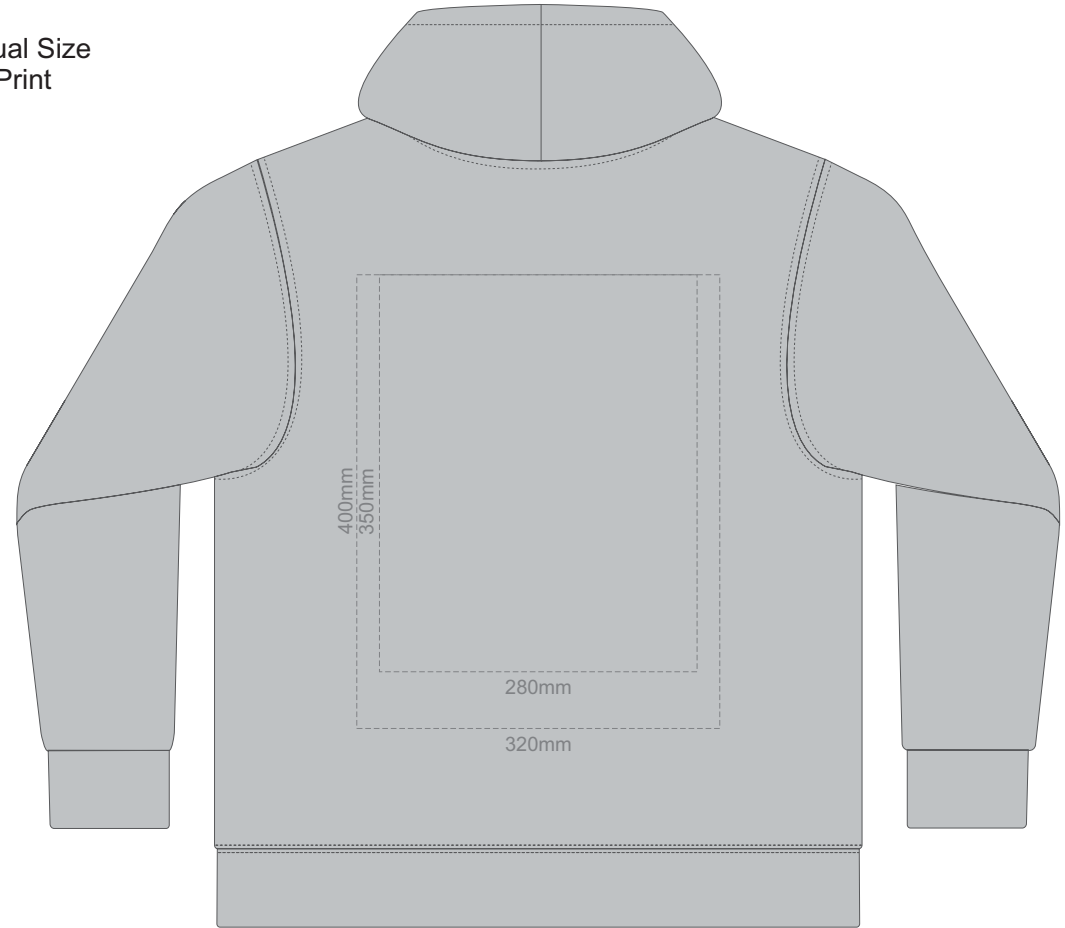

BACK UNISEX LARGE