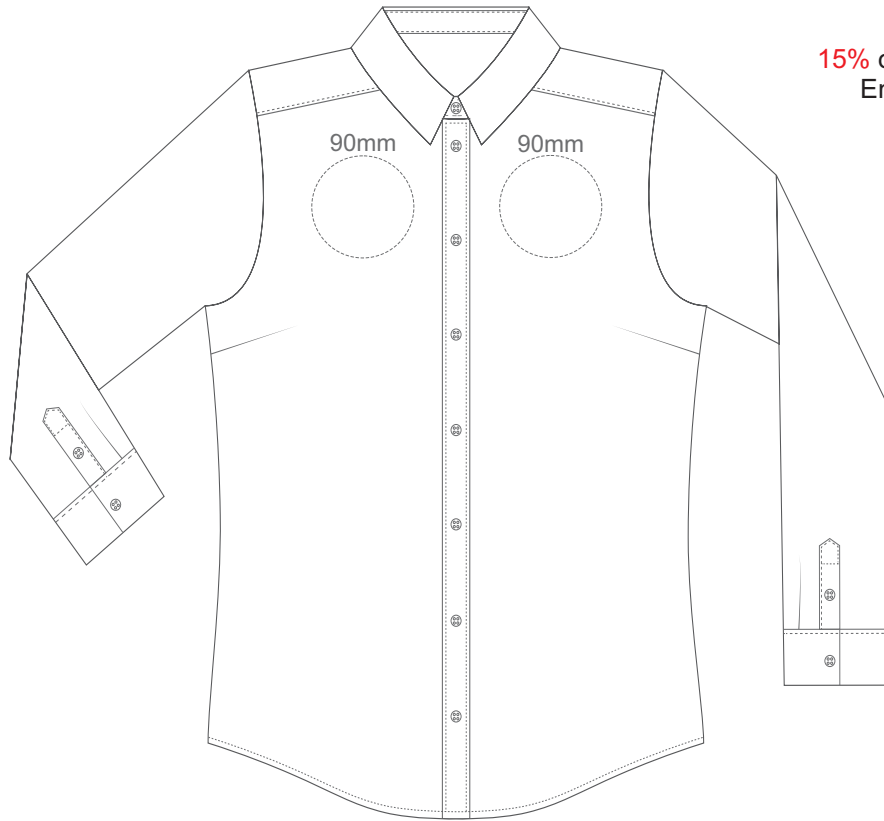

15% of Actual Size  
Embroidery

**BLAKE WOMENS XS FRONT**

**BLAKE WOMENS XS BACK**

WHITE
PEARL GREY
TITANIUM GREY
BLACK

15% of Actual Size  
Embroidery

**BLAKE WOMENS SMALL FRONT**

**BLAKE WOMENS SMALL BACK**

WHITE
PEARL GREY
TITANIUM GREY
BLACK

**BLAKE WOMENS MEDIUM FRONT**

15% of Actual Size  
Embroidery

**BLAKE WOMENS MEDIUM BACK**

WHITE
PEARL GREY
TITANIUM GREY
BLACK

**BLAKE WOMENS LARGE FRONT**

15% of Actual Size  
Embroidery

**BLAKE WOMENS LARGE BACK**

WHITE
PEARL GREY
TITANIUM GREY
BLACK

**BLAKE WOMENS XL FRONT**

15% of Actual Size  
Embroidery

**BLAKE WOMENS XL BACK**

WHITE
PEARL GREY
TITANIUM GREY
BLACK

**BLAKE WOMENS 2XL FRONT**

15% of Actual Size  
Embroidery

**BLAKE WOMENS 2XL BACK**

WHITE
PEARL GREY
TITANIUM GREY
BLACK