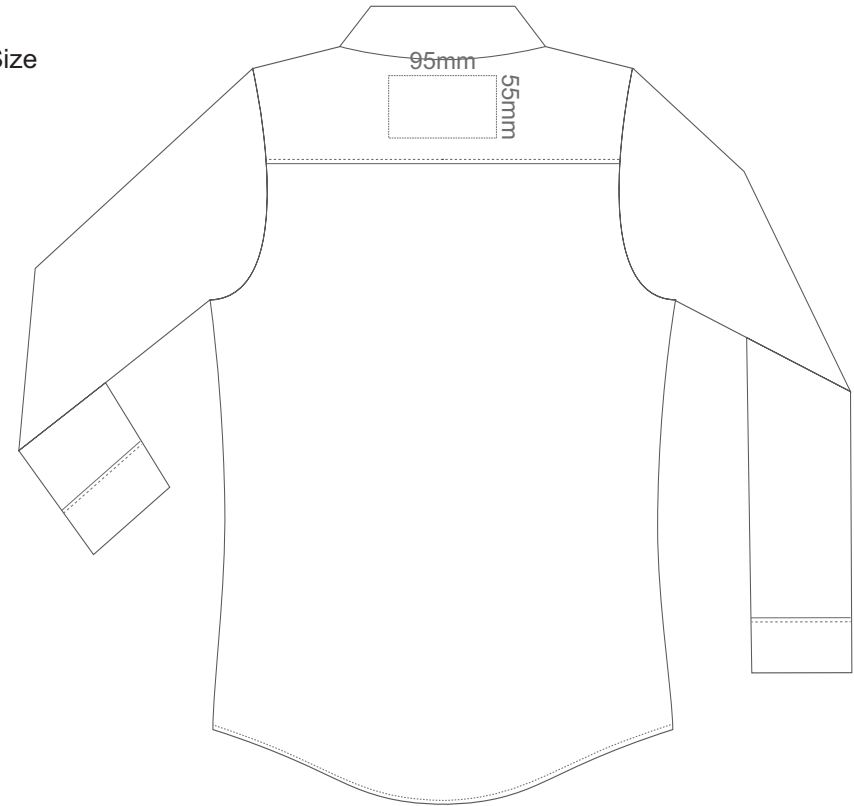

15% of Actual Size  
Embroidery

**BLAKE WOMENS XS FRONT**

**BLAKE WOMENS XS BACK**

WHITE
PEARL GREY
TITANIUM GREY
BLACK

15% of Actual Size  
Embroidery

**BLAKE WOMENS SMALL FRONT**

**BLAKE WOMENS SMALL BACK**

WHITE
PEARL GREY
TITANIUM GREY
BLACK

**BLAKE WOMENS MEDIUM FRONT**

15% of Actual Size  
Embroidery

**BLAKE WOMENS MEDIUM BACK**

WHITE
PEARL GREY
TITANIUM GREY
BLACK

**BLAKE WOMENS LARGE FRONT**

15% of Actual Size  
Embroidery

**BLAKE WOMENS LARGE BACK**

WHITE
PEARL GREY
TITANIUM GREY
BLACK

**BLAKE WOMENS XL FRONT**

15% of Actual Size  
Embroidery

**BLAKE WOMENS XL BACK**

WHITE
PEARL GREY
TITANIUM GREY
BLACK

**BLAKE WOMENS 2XL FRONT**

15% of Actual Size  
Embroidery

**BLAKE WOMENS 2XL BACK**

WHITE
PEARL GREY
TITANIUM GREY
BLACK