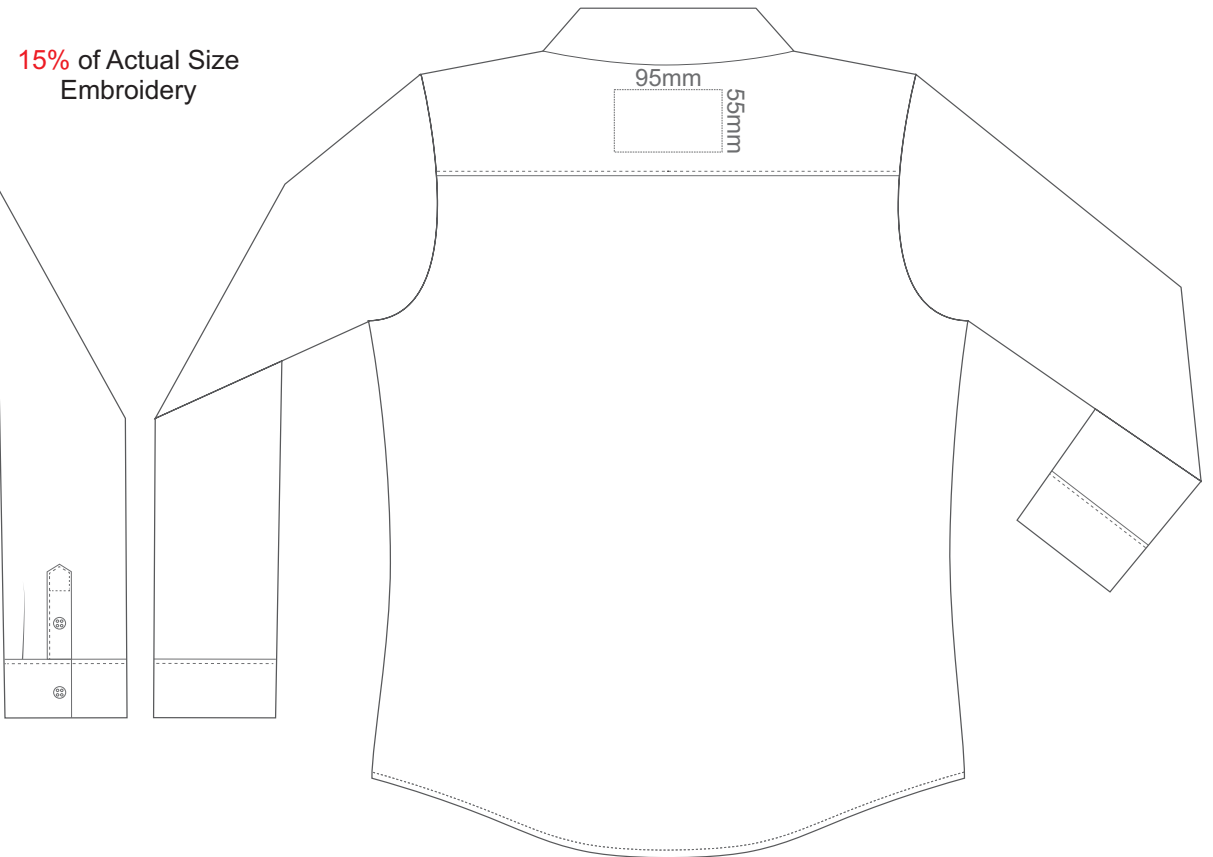

WHITE
PEARL GREY
TITANIUM GREY
BLACK

**BLAKE WOMENS MEDIUM FRONT**

15% of Actual Size  
Embroidery

**BLAKE WOMENS MEDIUM BACK**

WHITE
PEARL GREY
TITANIUM GREY
BLACK

**BLAKE WOMENS LARGE FRONT**

15% of Actual Size  
Embroidery

**BLAKE WOMENS LARGE BACK**

WHITE
PEARL GREY
TITANIUM GREY
BLACK

**BLAKE WOMENS XL FRONT**

15% of Actual Size  
Embroidery

**BLAKE WOMENS XL BACK**

WHITE
PEARL GREY
TITANIUM GREY
BLACK

**BLAKE WOMENS 2XL FRONT**

15% of Actual Size  
Embroidery

**BLAKE WOMENS 2XL BACK**

WHITE
PEARL GREY
TITANIUM GREY
BLACK