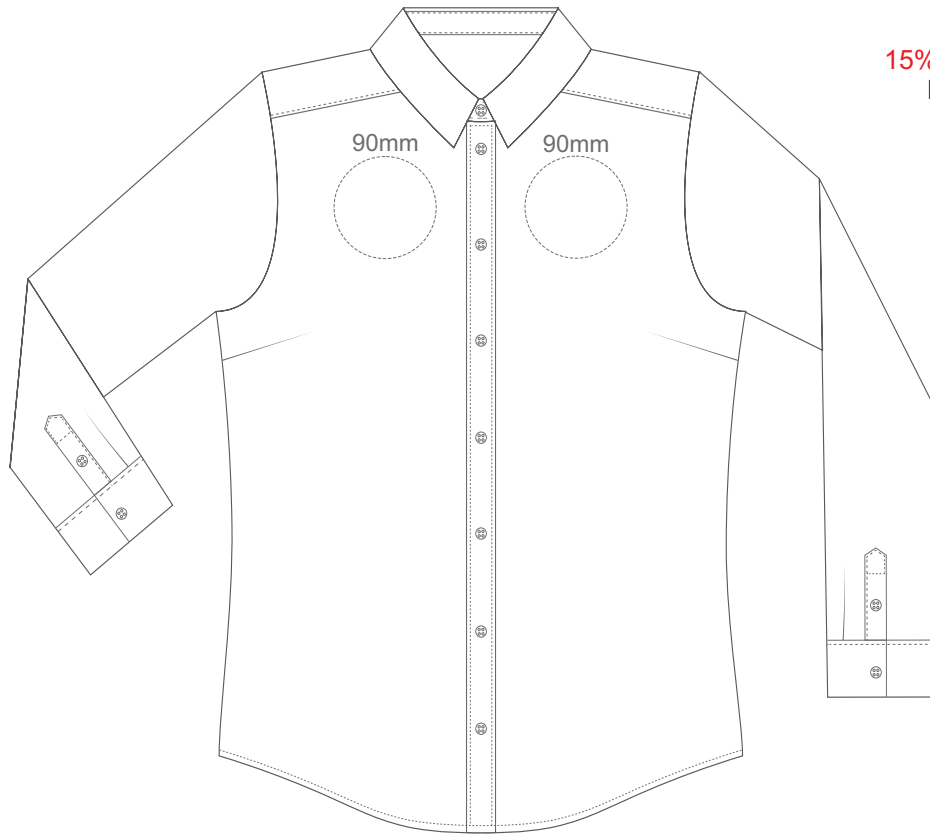

15% of Actual Size  
Embroidery

**BLAKE WOMENS XS FRONT**

**BLAKE WOMENS XS BACK**

WHITE
PEARL GREY
TITANIUM GREY
BLACK

15% of Actual Size  
Embroidery

**BLAKE WOMENS SMALL FRONT**

**BLAKE WOMENS SMALL BACK**

WHITE
PEARL GREY
TITANIUM GREY
BLACK

**BLAKE WOMENS MEDIUM FRONT**

15% of Actual Size  
Embroidery

**BLAKE WOMENS MEDIUM BACK**

WHITE
PEARL GREY
TITANIUM GREY
BLACK

**BLAKE WOMENS LARGE FRONT**

15% of Actual Size  
Embroidery

**BLAKE WOMENS LARGE BACK**

WHITE
PEARL GREY
TITANIUM GREY
BLACK

**BLAKE WOMENS XL FRONT**

15% of Actual Size  
Embroidery

**BLAKE WOMENS XL BACK**

WHITE
PEARL GREY
TITANIUM GREY
BLACK

**BLAKE WOMENS 2XL FRONT**

15% of Actual Size  
Embroidery

**BLAKE WOMENS 2XL BACK**

WHITE
PEARL GREY
TITANIUM GREY
BLACK