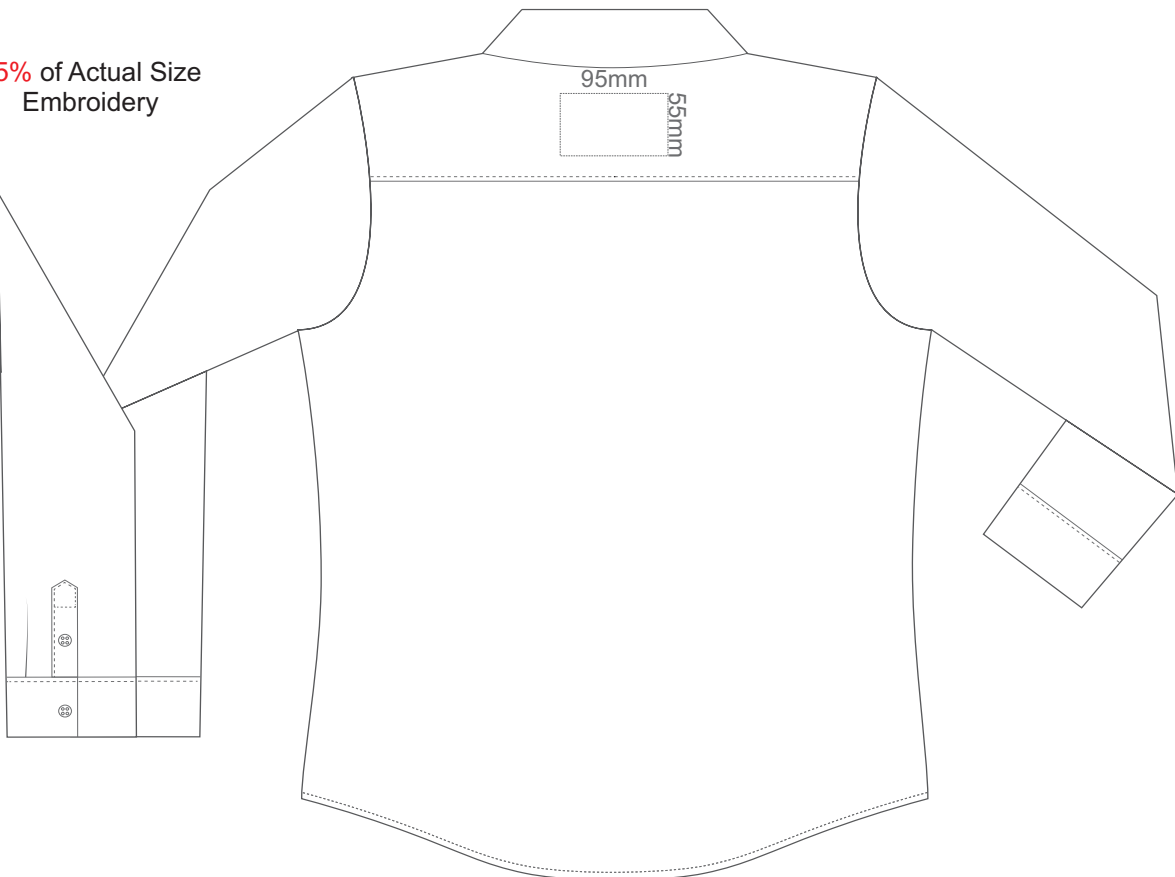

**BLAKE WOMENS LARGE BACK**

WHITE
PEARL GREY
TITANIUM GREY
BLACK

**BLAKE WOMENS XL FRONT**

15% of Actual Size  
Embroidery

**BLAKE WOMENS XL BACK**

WHITE
PEARL GREY
TITANIUM GREY
BLACK

**BLAKE WOMENS 2XL FRONT**

15% of Actual Size  
Embroidery

**BLAKE WOMENS 2XL BACK**

WHITE
PEARL GREY
TITANIUM GREY
BLACK