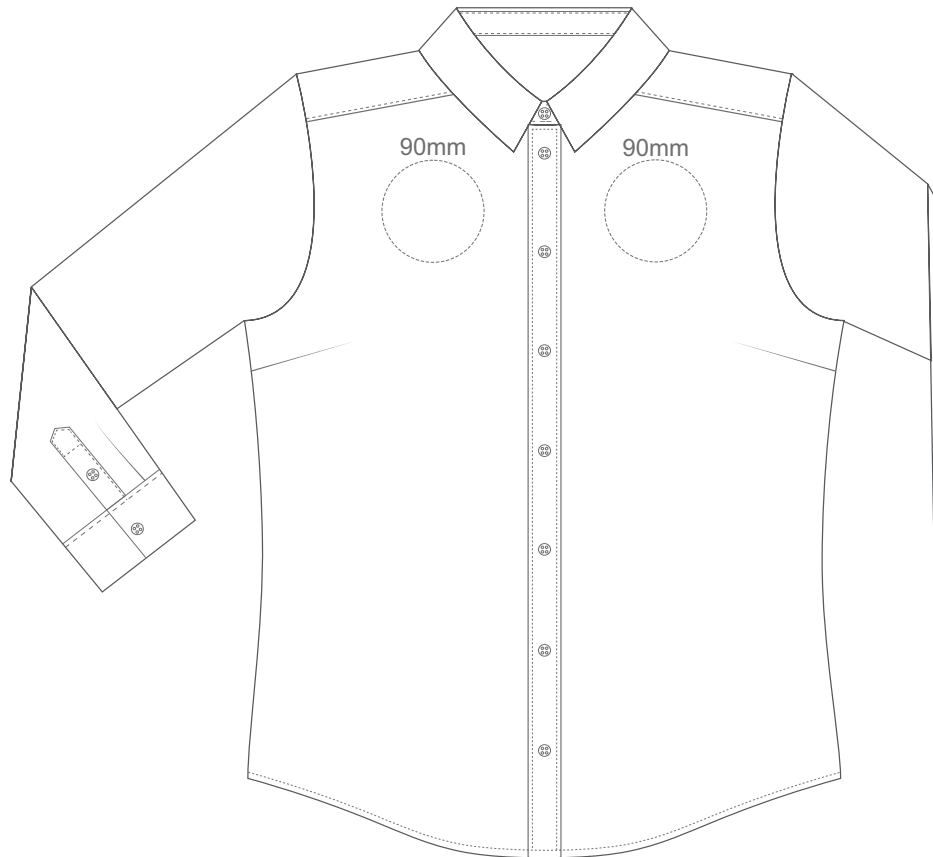

WHITE
PEARL GREY
TITANIUM GREY
BLACK

**BLAKE WOMENS MEDIUM FRONT**

15% of Actual Size  
Embroidery

**BLAKE WOMENS MEDIUM BACK**

WHITE
PEARL GREY
TITANIUM GREY
BLACK

**BLAKE WOMENS LARGE FRONT**

15% of Actual Size  
Embroidery

**BLAKE WOMENS LARGE BACK**

WHITE
PEARL GREY
TITANIUM GREY
BLACK

**BLAKE WOMENS XL FRONT**

15% of Actual Size  
Embroidery

**BLAKE WOMENS XL BACK**

WHITE
PEARL GREY
TITANIUM GREY
BLACK

**BLAKE WOMENS 2XL FRONT**

15% of Actual Size  
Embroidery

**BLAKE WOMENS 2XL BACK**

WHITE
PEARL GREY
TITANIUM GREY
BLACK