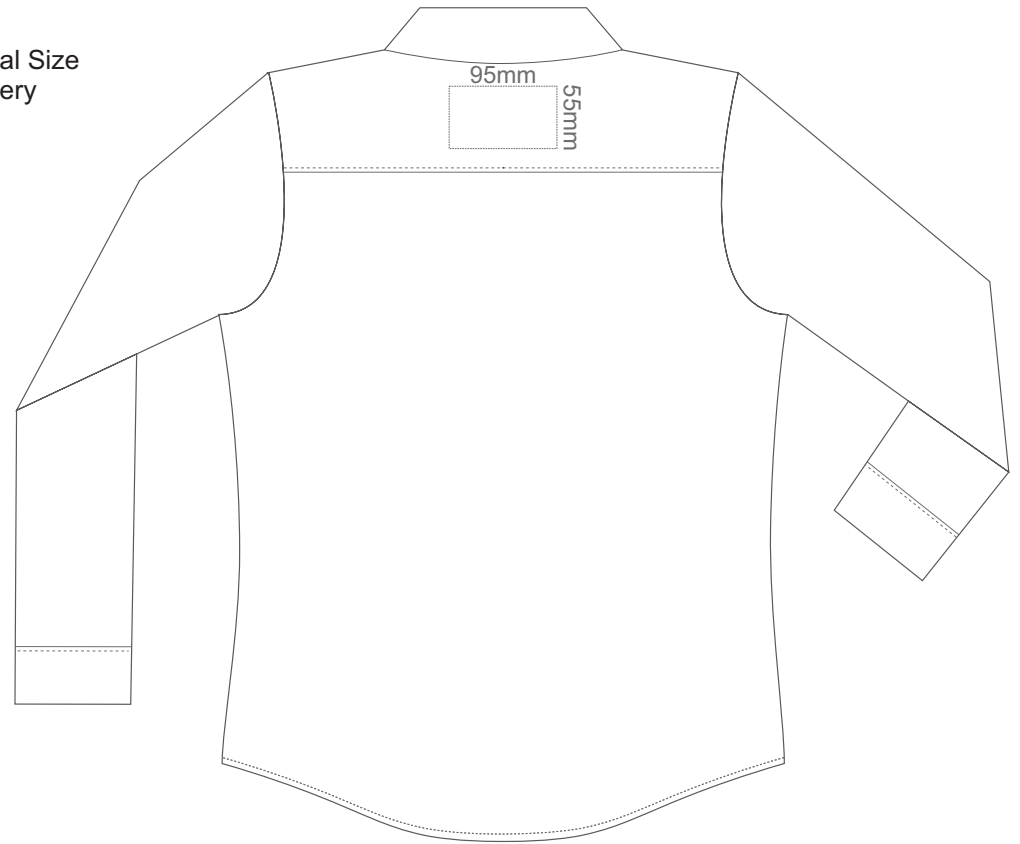

15% of Actual Size  
Embroidery

**BLAKE WOMENS XS FRONT**

**BLAKE WOMENS XS BACK**

WHITE
PEARL GREY
TITANIUM GREY
BLACK

15% of Actual Size  
Embroidery

**BLAKE WOMENS SMALL FRONT**

**BLAKE WOMENS SMALL BACK**

WHITE
PEARL GREY
TITANIUM GREY
BLACK

**BLAKE WOMENS MEDIUM FRONT**

15% of Actual Size  
Embroidery

**BLAKE WOMENS MEDIUM BACK**

WHITE
PEARL GREY
TITANIUM GREY
BLACK

**BLAKE WOMENS LARGE FRONT**

15% of Actual Size  
Embroidery

**BLAKE WOMENS LARGE BACK**

WHITE
PEARL GREY
TITANIUM GREY
BLACK

**BLAKE WOMENS XL FRONT**

15% of Actual Size  
Embroidery

**BLAKE WOMENS XL BACK**

WHITE
PEARL GREY
TITANIUM GREY
BLACK

**BLAKE WOMENS 2XL FRONT**

15% of Actual Size  
Embroidery

**BLAKE WOMENS 2XL BACK**

WHITE
PEARL GREY
TITANIUM GREY
BLACK