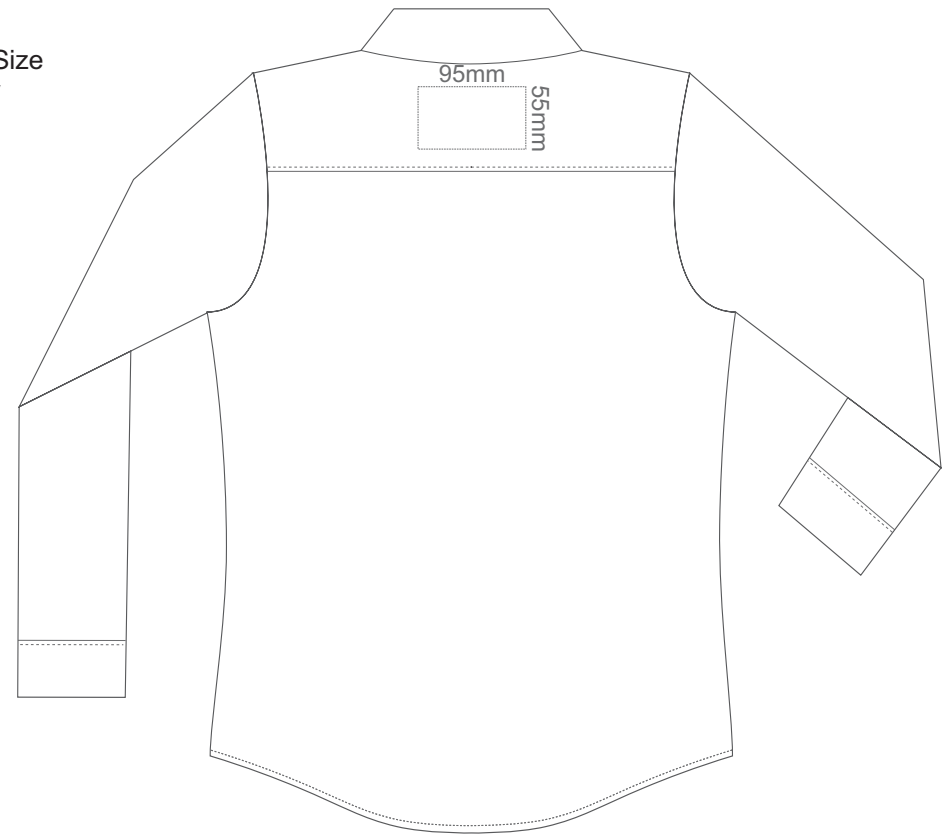

15% of Actual Size  
Embroidery

**BLAKE WOMENS XS FRONT**

**BLAKE WOMENS XS BACK**

WHITE
PEARL GREY
TITANIUM GREY
BLACK

15% of Actual Size  
Embroidery

**BLAKE WOMENS SMALL FRONT**

**BLAKE WOMENS SMALL BACK**

WHITE
PEARL GREY
TITANIUM GREY
BLACK

**BLAKE WOMENS MEDIUM FRONT**

15% of Actual Size  
Embroidery

**BLAKE WOMENS MEDIUM BACK**

WHITE
PEARL GREY
TITANIUM GREY
BLACK

**BLAKE WOMENS LARGE FRONT**

15% of Actual Size  
Embroidery

**BLAKE WOMENS LARGE BACK**

WHITE
PEARL GREY
TITANIUM GREY
BLACK

**BLAKE WOMENS XL FRONT**

15% of Actual Size  
Embroidery

**BLAKE WOMENS XL BACK**

WHITE
PEARL GREY
TITANIUM GREY
BLACK

**BLAKE WOMENS 2XL FRONT**

15% of Actual Size  
Embroidery

**BLAKE WOMENS 2XL BACK**

WHITE
PEARL GREY
TITANIUM GREY
BLACK