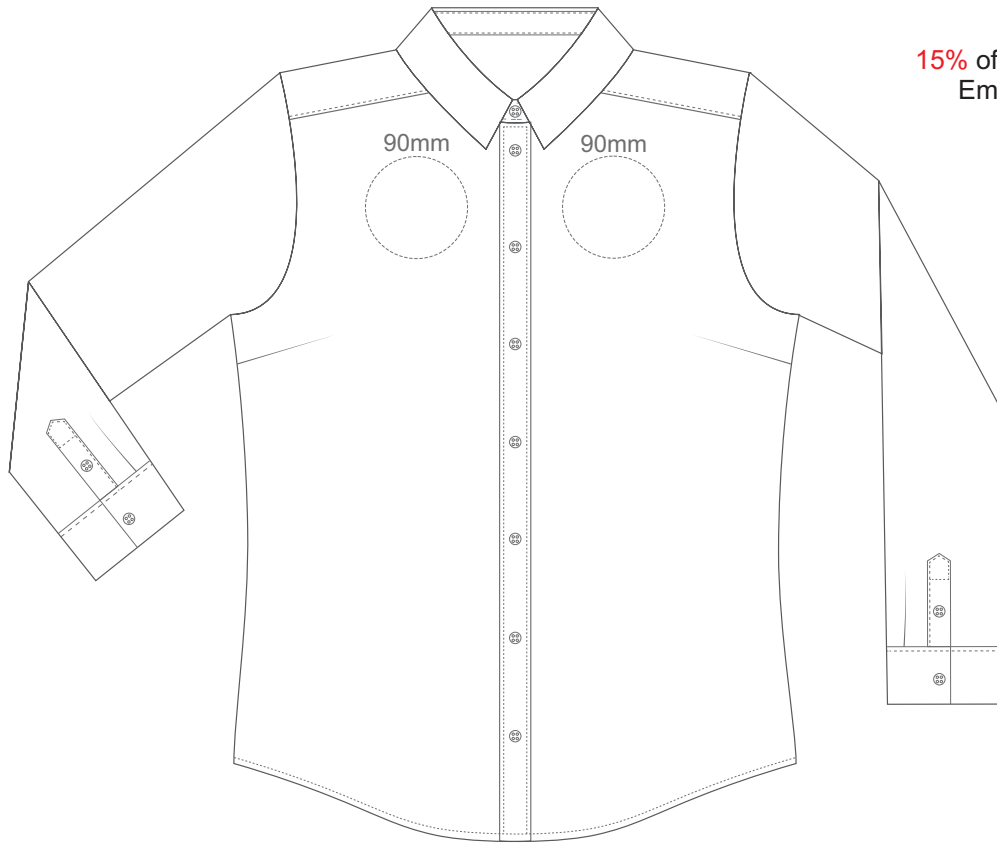

WHITE
PEARL GREY
TITANIUM GREY
BLACK

**BLAKE WOMENS MEDIUM FRONT**

15% of Actual Size  
Embroidery

**BLAKE WOMENS MEDIUM BACK**

WHITE
PEARL GREY
TITANIUM GREY
BLACK

**BLAKE WOMENS LARGE FRONT**

15% of Actual Size  
Embroidery

**BLAKE WOMENS LARGE BACK**

WHITE
PEARL GREY
TITANIUM GREY
BLACK

**BLAKE WOMENS XL FRONT**

15% of Actual Size  
Embroidery

**BLAKE WOMENS XL BACK**

WHITE
PEARL GREY
TITANIUM GREY
BLACK

**BLAKE WOMENS 2XL FRONT**

15% of Actual Size  
Embroidery

**BLAKE WOMENS 2XL BACK**

WHITE
PEARL GREY
TITANIUM GREY
BLACK