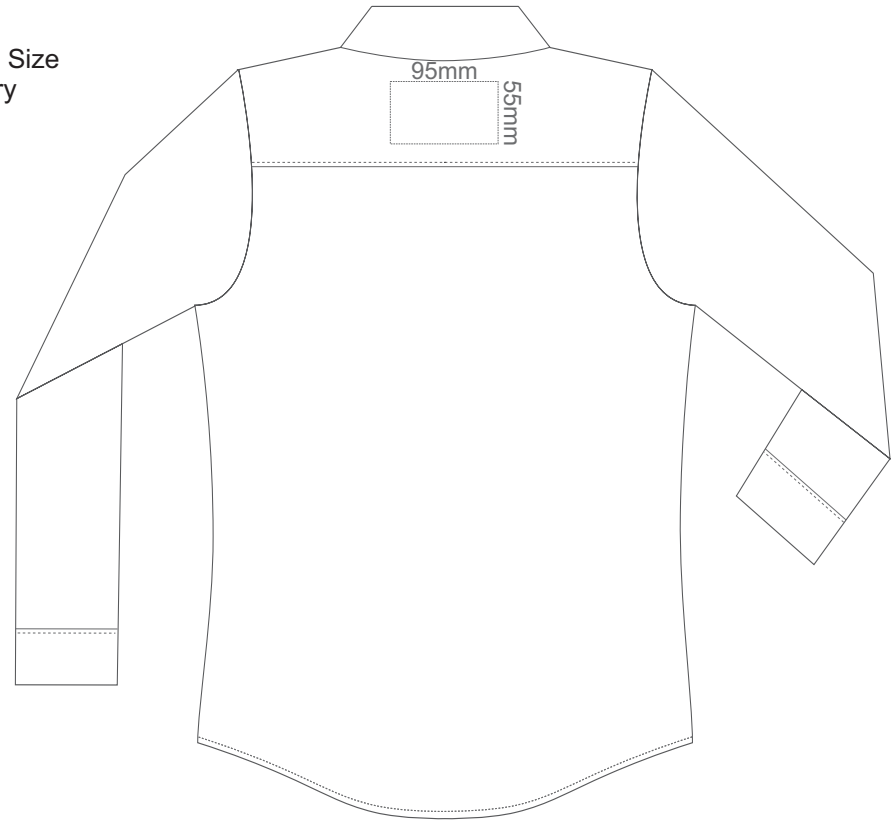

15% of Actual Size  
Embroidery

**BLAKE WOMENS XS FRONT**

**BLAKE WOMENS XS BACK**

WHITE
PEARL GREY
TITANIUM GREY
BLACK

15% of Actual Size  
Embroidery

**BLAKE WOMENS SMALL FRONT**

**BLAKE WOMENS SMALL BACK**

WHITE
PEARL GREY
TITANIUM GREY
BLACK

**BLAKE WOMENS MEDIUM FRONT**

15% of Actual Size  
Embroidery

**BLAKE WOMENS MEDIUM BACK**

WHITE
PEARL GREY
TITANIUM GREY
BLACK

**BLAKE WOMENS LARGE FRONT**

15% of Actual Size  
Embroidery

**BLAKE WOMENS LARGE BACK**

WHITE
PEARL GREY
TITANIUM GREY
BLACK

**BLAKE WOMENS XL FRONT**

15% of Actual Size  
Embroidery

**BLAKE WOMENS XL BACK**

WHITE
PEARL GREY
TITANIUM GREY
BLACK

**BLAKE WOMENS 2XL FRONT**

15% of Actual Size  
Embroidery

**BLAKE WOMENS 2XL BACK**

WHITE
PEARL GREY
TITANIUM GREY
BLACK