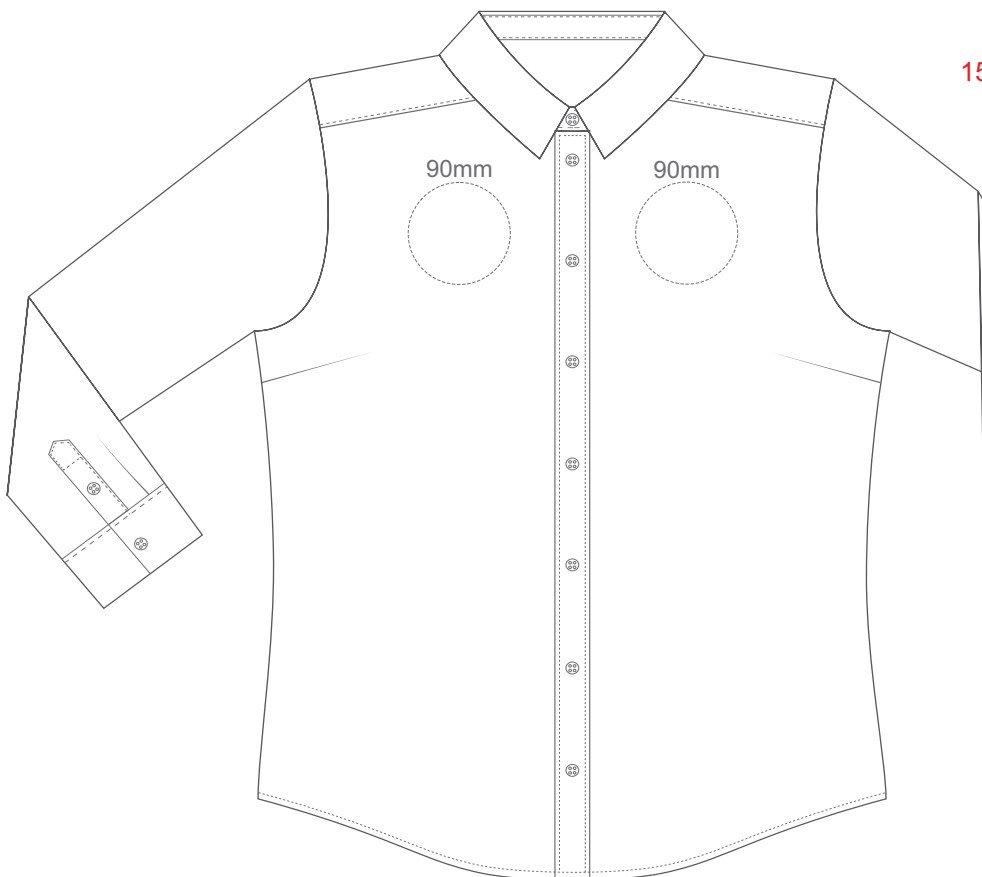

**BLAKE WOMENS LARGE BACK**

WHITE
PEARL GREY
TITANIUM GREY
BLACK

**BLAKE WOMENS XL FRONT**

15% of Actual Size  
Embroidery

**BLAKE WOMENS XL BACK**

WHITE
PEARL GREY
TITANIUM GREY
BLACK

**BLAKE WOMENS 2XL FRONT**

15% of Actual Size  
Embroidery

**BLAKE WOMENS 2XL BACK**

WHITE
PEARL GREY
TITANIUM GREY
BLACK