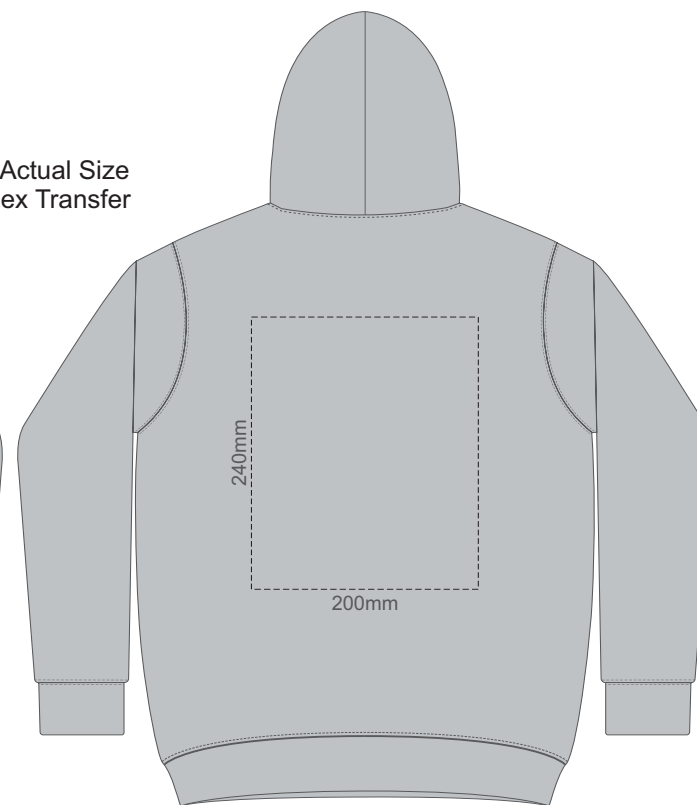

**FRONT SLAM 4Y**

**BACK SLAM 4Y**

15% of Actual Size  
Colourflex Transfer

**FRONT SLAM 6Y**

**BACK SLAM 6Y**

15% of Actual Size  
Colourflex Transfer

**FRONT SLAM 8Y**

**BACK SLAM 8Y**

15% of Actual Size  
Colourflex Transfer

**FRONT SLAM 10Y**

**BACK SLAM 10Y**

15% of Actual Size  
Colourflex Transfer

FRONT SLAM 12Y

BACK SLAM 12Y

15% of Actual Size  
Embroidery

**FRONT SLAM 4Y**