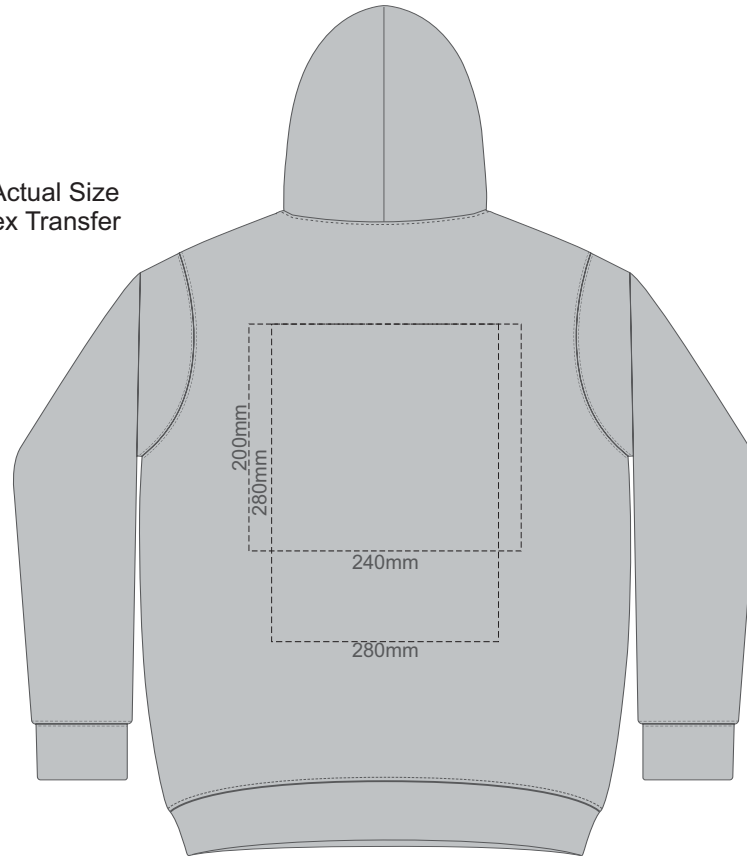

**FRONT SLAM 4Y**

**BACK SLAM 4Y**

15% of Actual Size  
Colourflex Transfer

**FRONT SLAM 6Y**

**BACK SLAM 6Y**

15% of Actual Size  
Colourflex Transfer

**FRONT SLAM 8Y**

**BACK SLAM 8Y**

15% of Actual Size  
Colourflex Transfer

**FRONT SLAM 10Y**

**BACK SLAM 10Y**

15% of Actual Size  
Colourflex Transfer

FRONT SLAM 12Y

BACK SLAM 12Y

15% of Actual Size  
Embroidery

**FRONT SLAM 4Y**