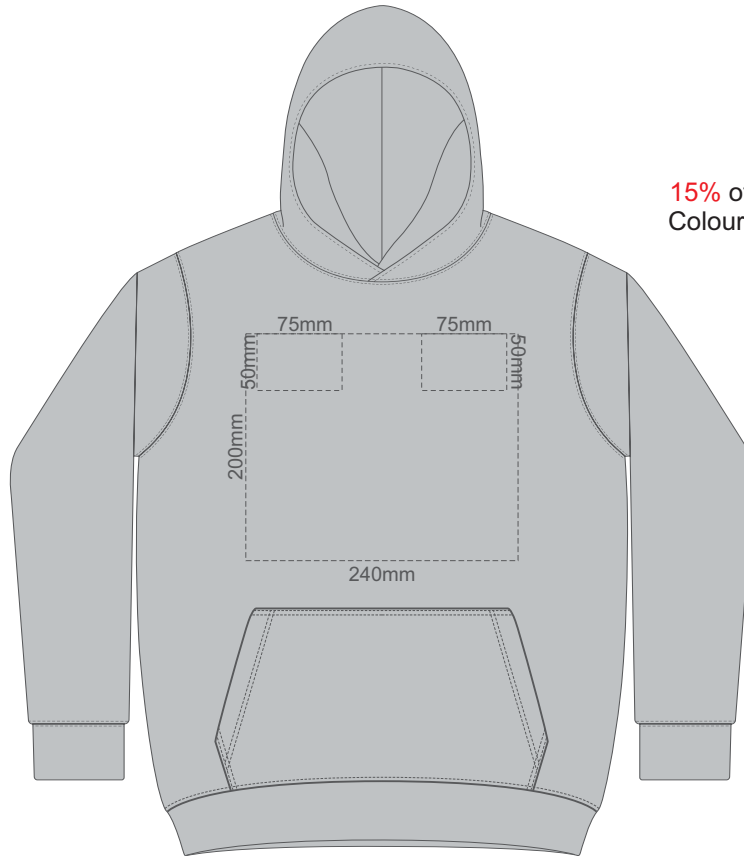

**FRONT SLAM 4Y**

**BACK SLAM 4Y**

15% of Actual Size  
Colourflex Transfer

**FRONT SLAM 6Y**

**BACK SLAM 6Y**

15% of Actual Size  
Colourflex Transfer

**FRONT SLAM 8Y**

**BACK SLAM 8Y**

15% of Actual Size  
Colourflex Transfer

**FRONT SLAM 10Y**

**BACK SLAM 10Y**

15% of Actual Size  
Colourflex Transfer

FRONT SLAM 12Y

BACK SLAM 12Y

15% of Actual Size  
Embroidery

**FRONT SLAM 4Y**