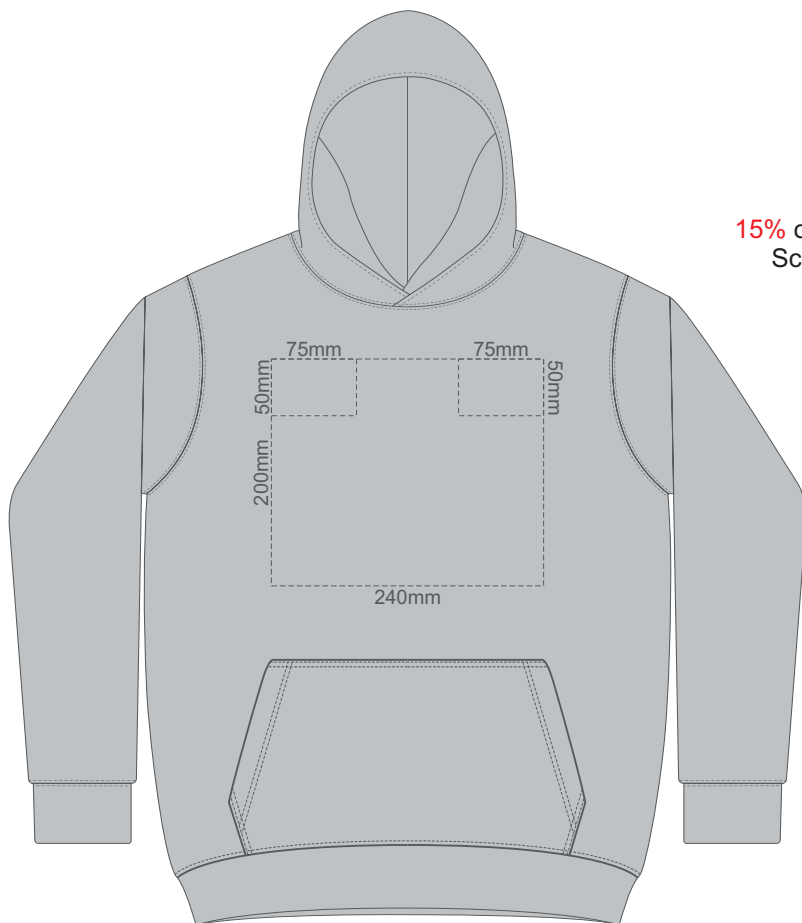

**BACK SLAM 8Y**

15% of Actual Size  
Screen Print

**FRONT SLAM 10Y**

**BACK SLAM 10Y**

**FRONT SLAM 12Y**

15% of Actual Size  
Screen Print

**BACK SLAM 12Y**

15% of Actual Size  
Colourflex Transfer

**FRONT SLAM 4Y**

**BACK SLAM 4Y**

15% of Actual Size  
Colourflex Transfer

**FRONT SLAM 6Y**

**BACK SLAM 6Y**

15% of Actual Size  
Colourflex Transfer

**FRONT SLAM 8Y**

**BACK SLAM 8Y**