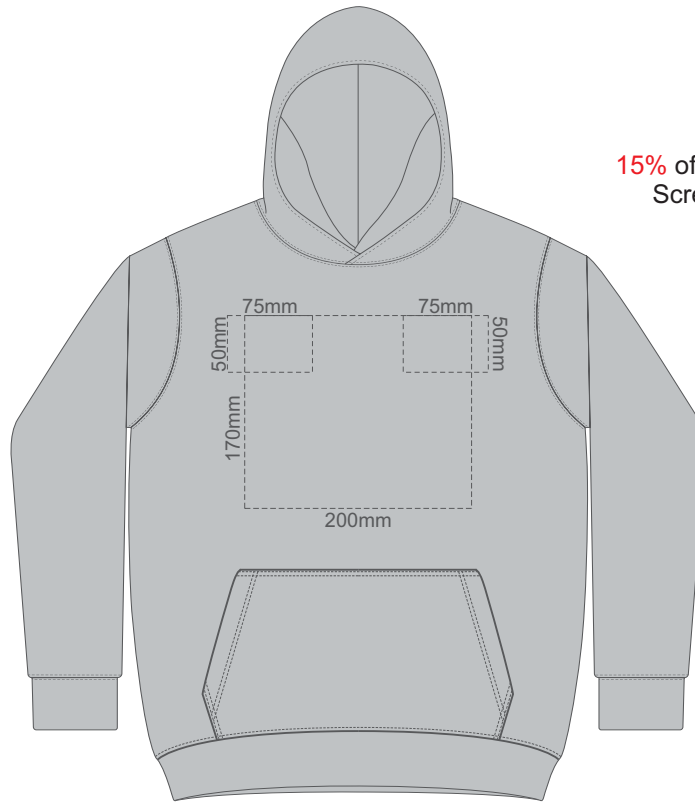

15% of Actual Size  
Screen Print

**FRONT SLAM 4Y**

**BACK SLAM 4Y**

15% of Actual Size  
Screen Print

**FRONT SLAM 6Y**

**BACK SLAM 6Y**

15% of Actual Size  
Screen Print

**FRONT SLAM 8Y**

**BACK SLAM 8Y**

15% of Actual Size  
Screen Print

**FRONT SLAM 10Y**

**BACK SLAM 10Y**

**FRONT SLAM 12Y**

15% of Actual Size  
Screen Print

**BACK SLAM 12Y**

15% of Actual Size  
Colourflex Transfer

**FRONT SLAM 4Y**

**BACK SLAM 4Y**

15% of Actual Size  
Colourflex Transfer

**FRONT SLAM 6Y**

**BACK SLAM 6Y**

15% of Actual Size  
Colourflex Transfer

**FRONT SLAM 8Y**

**BACK SLAM 8Y**