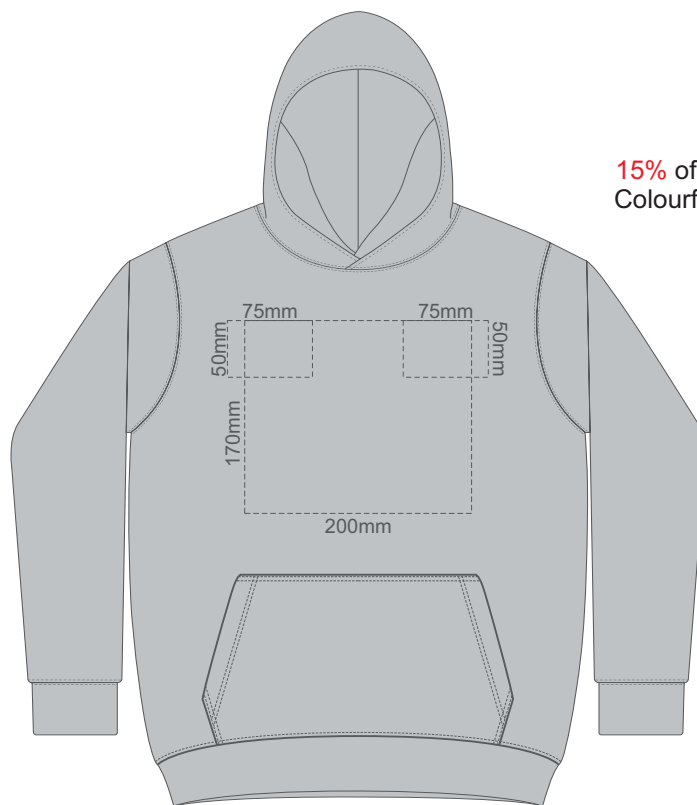

**FRONT SLAM 4Y**

**BACK SLAM 4Y**

15% of Actual Size  
Colourflex Transfer

**FRONT SLAM 6Y**

**BACK SLAM 6Y**

15% of Actual Size  
Colourflex Transfer

**FRONT SLAM 8Y**

**BACK SLAM 8Y**

15% of Actual Size  
Colourflex Transfer

**FRONT SLAM 10Y**

**BACK SLAM 10Y**

15% of Actual Size  
Colourflex Transfer

FRONT SLAM 12Y

BACK SLAM 12Y

15% of Actual Size  
Embroidery

**FRONT SLAM 4Y**