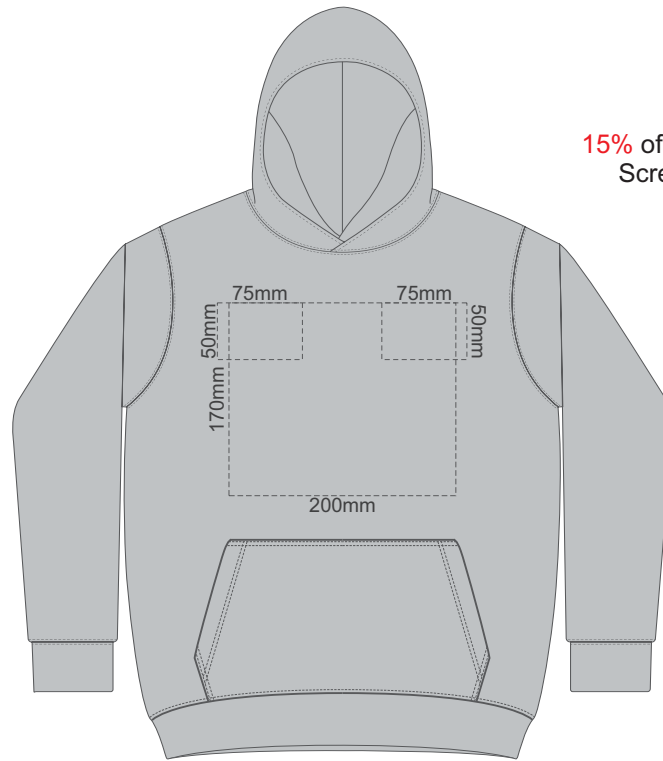

15% of Actual Size  
Screen Print

**FRONT SLAM 4Y**

**BACK SLAM 4Y**

15% of Actual Size  
Screen Print

**FRONT SLAM 6Y**

**BACK SLAM 6Y**

15% of Actual Size  
Screen Print

**FRONT SLAM 8Y**

**BACK SLAM 8Y**

15% of Actual Size  
Screen Print

**FRONT SLAM 10Y**

**BACK SLAM 10Y**

**FRONT SLAM 12Y**

15% of Actual Size  
Screen Print

**BACK SLAM 12Y**

15% of Actual Size  
Colourflex Transfer

**FRONT SLAM 4Y**

**BACK SLAM 4Y**

15% of Actual Size  
Colourflex Transfer

**FRONT SLAM 6Y**

**BACK SLAM 6Y**

15% of Actual Size  
Colourflex Transfer

**FRONT SLAM 8Y**

**BACK SLAM 8Y**