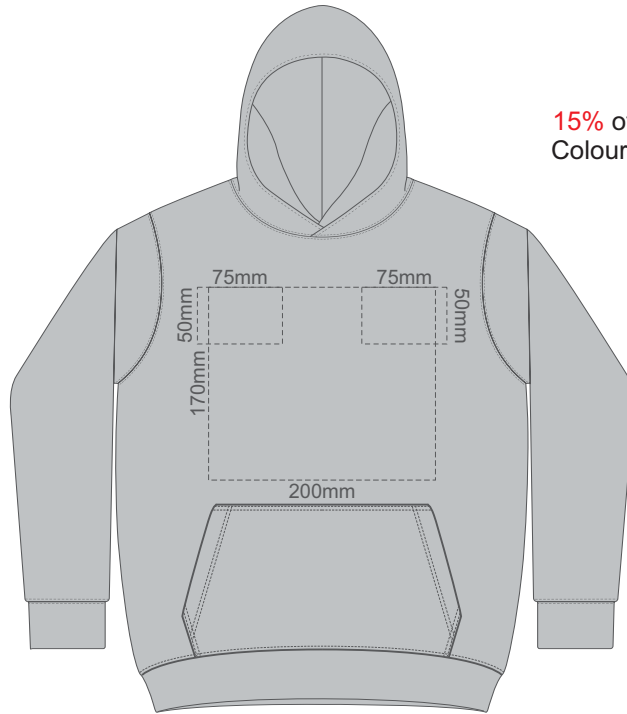

**BACK SLAM 8Y**

15% of Actual Size  
Screen Print

**FRONT SLAM 10Y**

**BACK SLAM 10Y**

**FRONT SLAM 12Y**

15% of Actual Size  
Screen Print

**BACK SLAM 12Y**

15% of Actual Size  
Colourflex Transfer

**FRONT SLAM 4Y**

**BACK SLAM 4Y**

15% of Actual Size  
Colourflex Transfer

**FRONT SLAM 6Y**

**BACK SLAM 6Y**

15% of Actual Size  
Colourflex Transfer

**FRONT SLAM 8Y**

**BACK SLAM 8Y**

15% of Actual Size  
Colourflex Transfer

**FRONT SLAM 10Y**

**BACK SLAM 10Y**

15% of Actual Size  
Colourflex Transfer

FRONT SLAM 12Y

BACK SLAM 12Y

15% of Actual Size  
Embroidery

**FRONT SLAM 4Y**