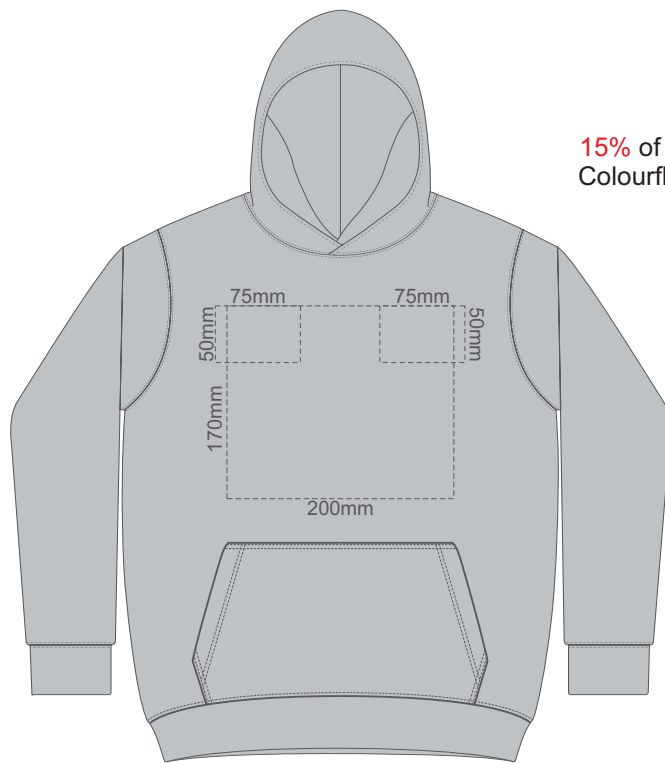

**BACK SLAM 8Y**

15% of Actual Size  
Screen Print

**FRONT SLAM 10Y**

**BACK SLAM 10Y**

**FRONT SLAM 12Y**

15% of Actual Size  
Screen Print

**BACK SLAM 12Y**

15% of Actual Size  
Colourflex Transfer

**FRONT SLAM 4Y**

**BACK SLAM 4Y**

15% of Actual Size  
Colourflex Transfer

**FRONT SLAM 6Y**

**BACK SLAM 6Y**

15% of Actual Size  
Colourflex Transfer

**FRONT SLAM 8Y**

**BACK SLAM 8Y**