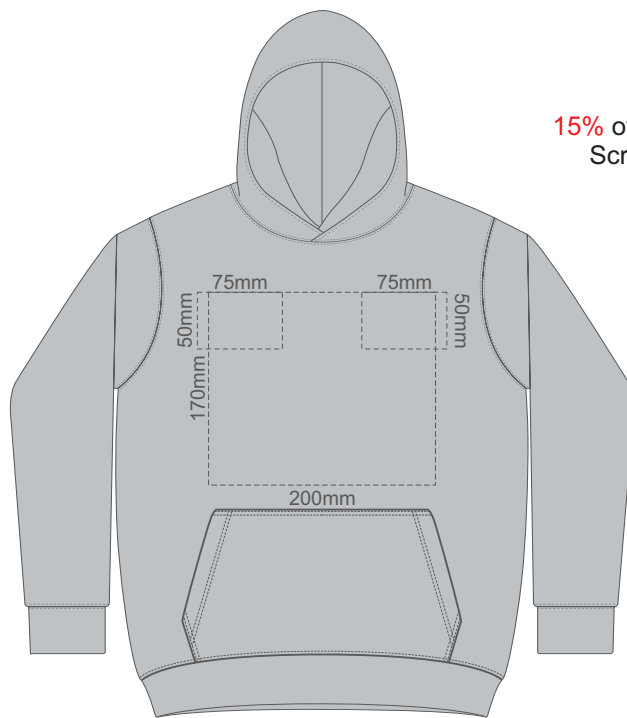

15% of Actual Size  
Screen Print

**FRONT SLAM 4Y**

**BACK SLAM 4Y**

15% of Actual Size  
Screen Print

**FRONT SLAM 6Y**

**BACK SLAM 6Y**

15% of Actual Size  
Screen Print

**FRONT SLAM 8Y**

**BACK SLAM 8Y**

15% of Actual Size  
Screen Print

**FRONT SLAM 10Y**

**BACK SLAM 10Y**

**FRONT SLAM 12Y**

15% of Actual Size  
Screen Print

**BACK SLAM 12Y**

15% of Actual Size  
Colourflex Transfer

**FRONT SLAM 4Y**

**BACK SLAM 4Y**

15% of Actual Size  
Colourflex Transfer

**FRONT SLAM 6Y**

**BACK SLAM 6Y**

15% of Actual Size  
Colourflex Transfer

**FRONT SLAM 8Y**

**BACK SLAM 8Y**