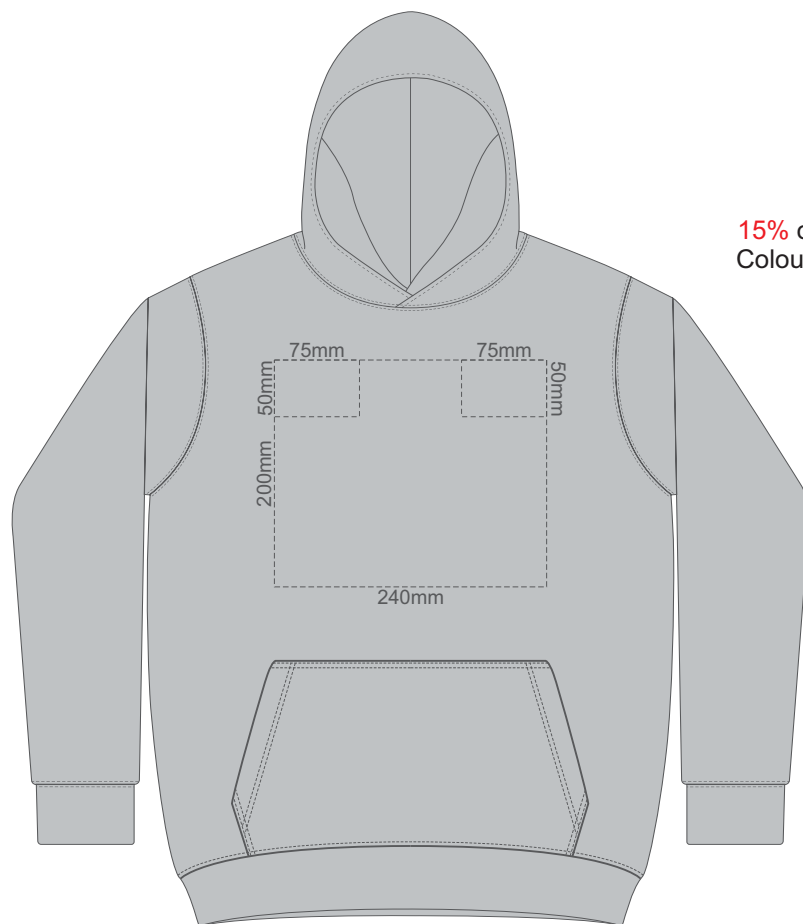

**FRONT SLAM 4Y**

**BACK SLAM 4Y**

15% of Actual Size  
Colourflex Transfer

**FRONT SLAM 6Y**

**BACK SLAM 6Y**

15% of Actual Size  
Colourflex Transfer

**FRONT SLAM 8Y**

**BACK SLAM 8Y**

15% of Actual Size  
Colourflex Transfer

**FRONT SLAM 10Y**

**BACK SLAM 10Y**

15% of Actual Size  
Colourflex Transfer

FRONT SLAM 12Y

BACK SLAM 12Y

15% of Actual Size  
Embroidery

**FRONT SLAM 4Y**