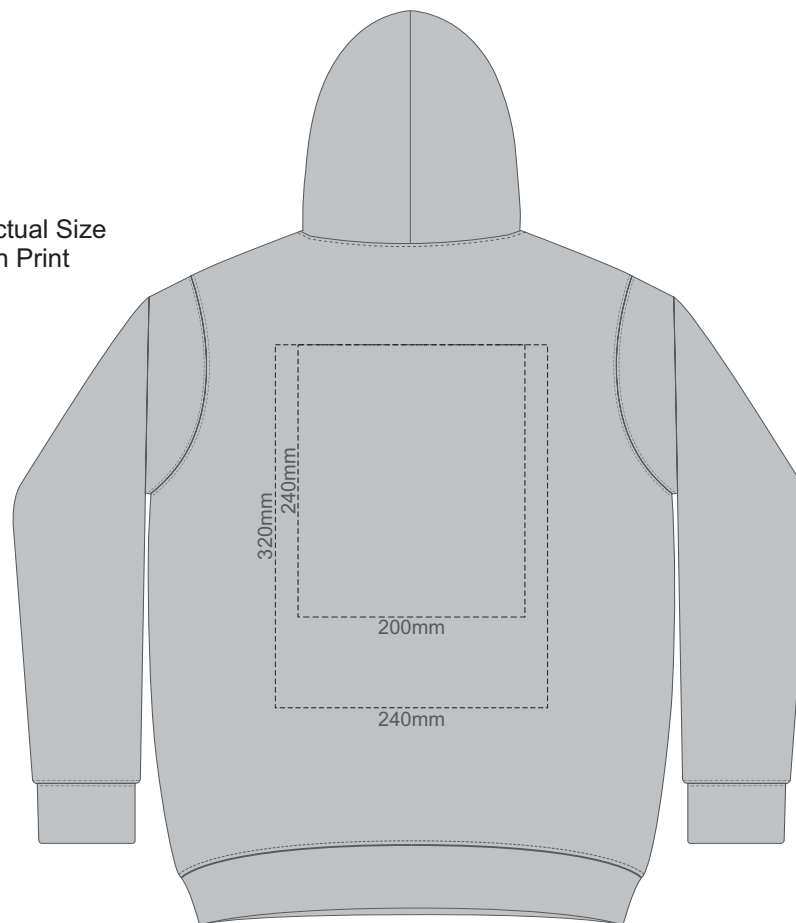

**BACK SLAM 8Y**

15% of Actual Size  
Screen Print

**FRONT SLAM 10Y**

**BACK SLAM 10Y**

**FRONT SLAM 12Y**

15% of Actual Size  
Screen Print

**BACK SLAM 12Y**

15% of Actual Size  
Colourflex Transfer

**FRONT SLAM 4Y**

**BACK SLAM 4Y**

15% of Actual Size  
Colourflex Transfer

**FRONT SLAM 6Y**

**BACK SLAM 6Y**

15% of Actual Size  
Colourflex Transfer

**FRONT SLAM 8Y**

**BACK SLAM 8Y**