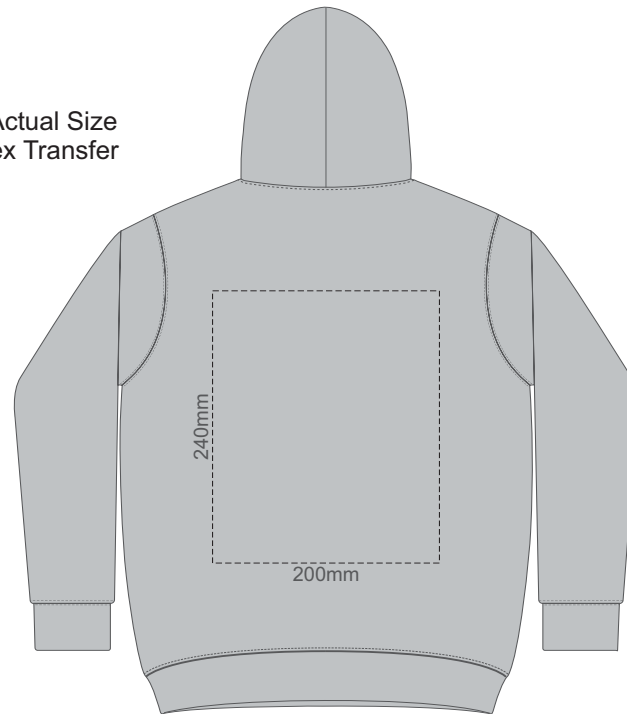

**BACK SLAM 8Y**

15% of Actual Size  
Screen Print

**FRONT SLAM 10Y**

**BACK SLAM 10Y**

**FRONT SLAM 12Y**

15% of Actual Size  
Screen Print

**BACK SLAM 12Y**

15% of Actual Size  
Colourflex Transfer

**FRONT SLAM 4Y**

**BACK SLAM 4Y**

15% of Actual Size  
Colourflex Transfer

**FRONT SLAM 6Y**

**BACK SLAM 6Y**

15% of Actual Size  
Colourflex Transfer

**FRONT SLAM 8Y**

**BACK SLAM 8Y**