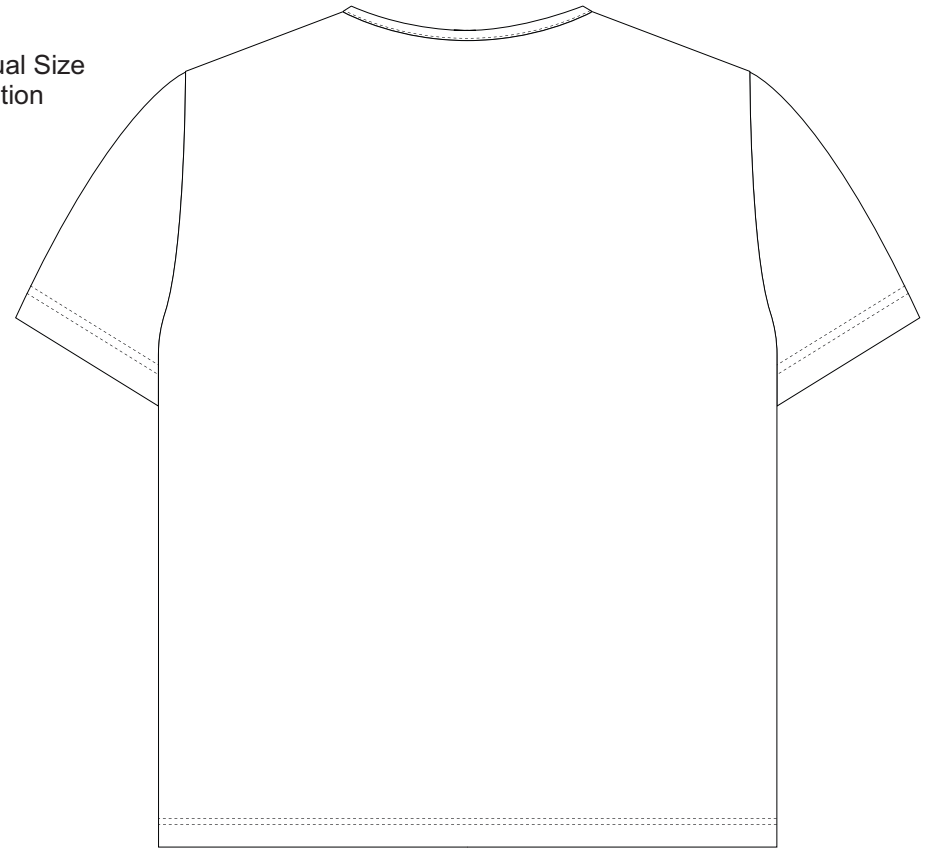

15% of Actual Size  
Sublimation

---

## BRANDING SPECIFICATIONS - Custom Mens Sports - 121157

The garments comes with a mandatory size label and care label.  
Bias tape collar to be a solid colour.  
Metallic, neon or pastel colours are not available.

100% of Actual Size  
Sublimation custom tag

Dotted line = Stitch line