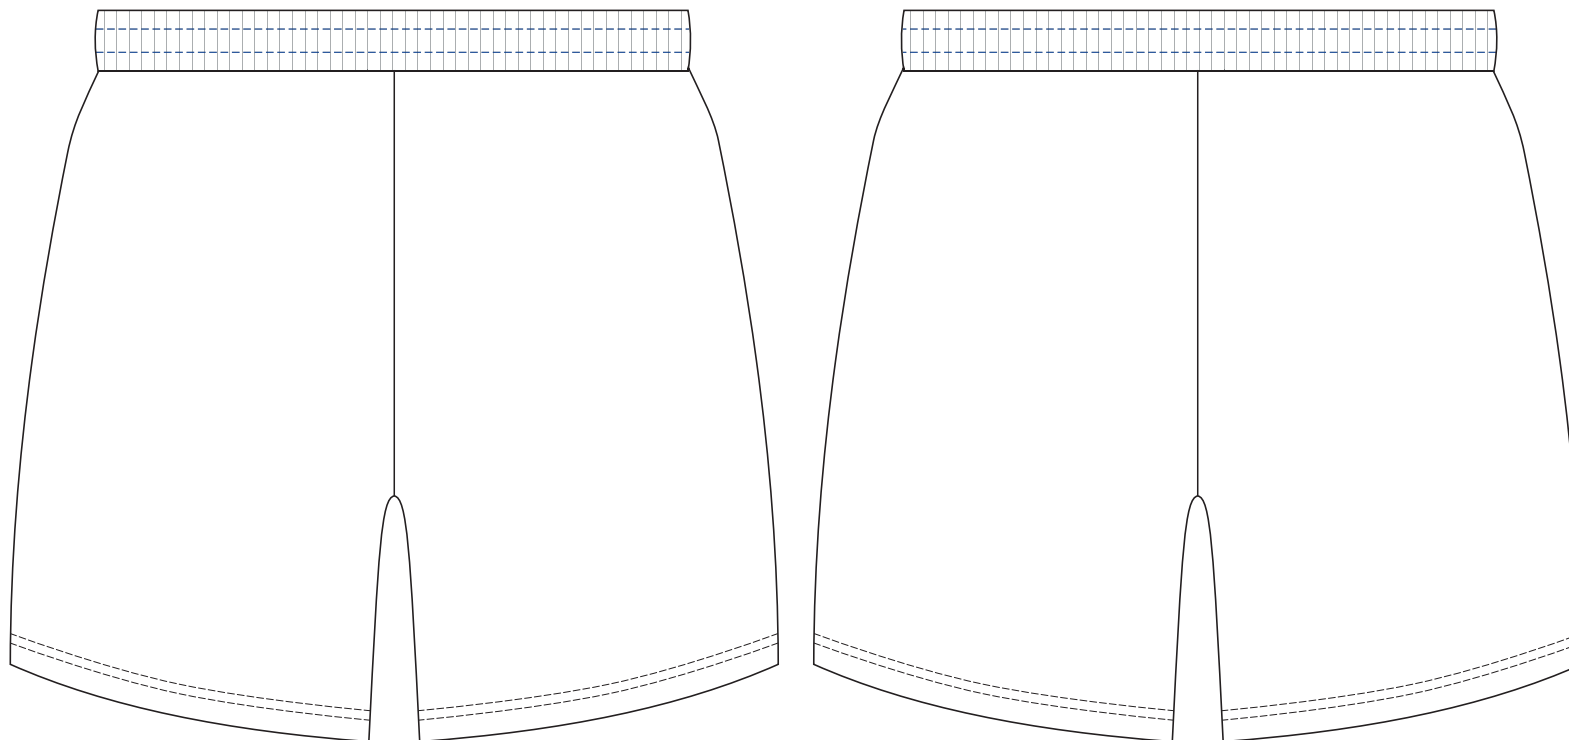

**Drawstring  
Colours**

**BRANDING SPECIFICATIONS - Custom Womens Sports Shorts - 121190**

The garments comes with a mandatory size label and care label.

Drawstring is available in black or white.

Close match pantone colours. Metallic, neon or pastel colours are not available.

100% of Actual Size  
Sublimation custom tag

Dotted line = Stitch line

## BRANDING SPECIFICATIONS - Custom Womens Sports Shorts - 121190

---

Default is to have no tag, please confirm in your order if you require a custom tag (*free of charge*).

Material is 100% polyester satin.

Printing via sublimation, due to the nature of sublimation, artwork particularly fine detail/text may experience minor colour bleed across adjacent design elements.

Metallic, neon or pastel colours are not available.