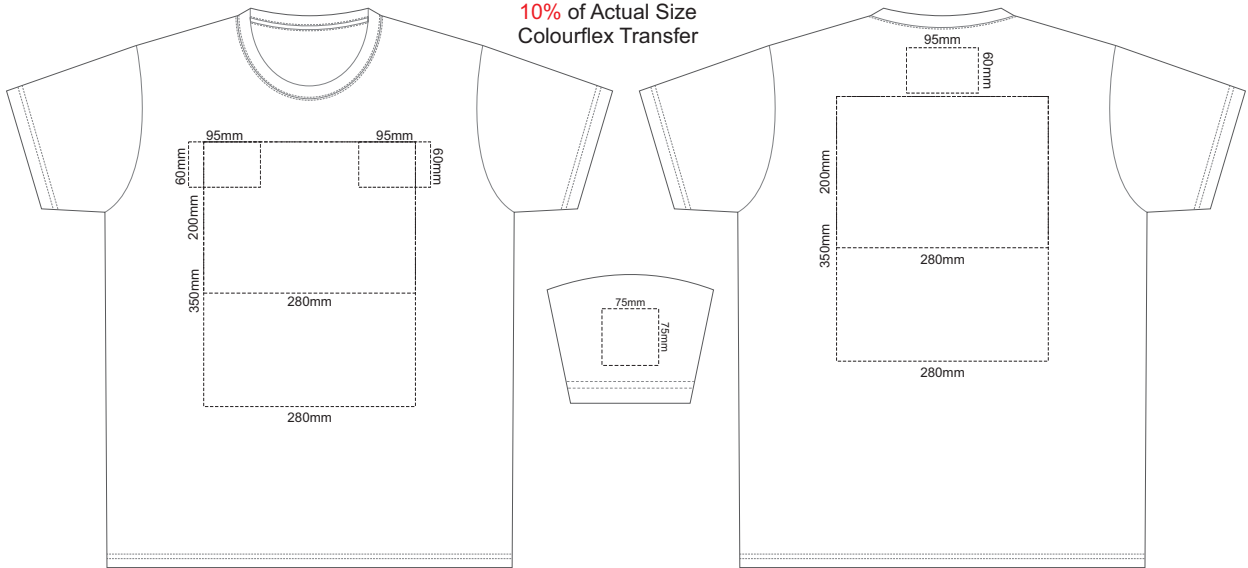

10% of Actual Size  
Screen Print

10% of Actual Size  
Colourflex Transfer

10% of Actual Size  
Screen Print

SPRINT SMALL FRONT

SPRINT SMALL BACK

10% of Actual Size  
Colourflex Transfer

SPRINT SMALL FRONT

SPRINT SMALL BACK

10% of Actual Size  
Screen Print

**SPRINT MEDIUM FRONT**

**SPRINT MEDIUM BACK**

10% of Actual Size  
Colourflex Transfer

**SPRINT MEDIUM FRONT**

**SPRINT MEDIUM BACK**

10% of Actual Size  
Screen Print

SPRINT LARGE FRONT

SPRINT LARGE BACK

10% of Actual Size  
Colourflex Transfer

SPRINT LARGE FRONT

SPRINT LARGE BACK

10% of Actual Size  
Screen Print

SPRINT XL FRONT

SPRINT XL BACK

10% of Actual Size  
Colourflex Transfer

Print area 280x200mm can be rotated to best suit.