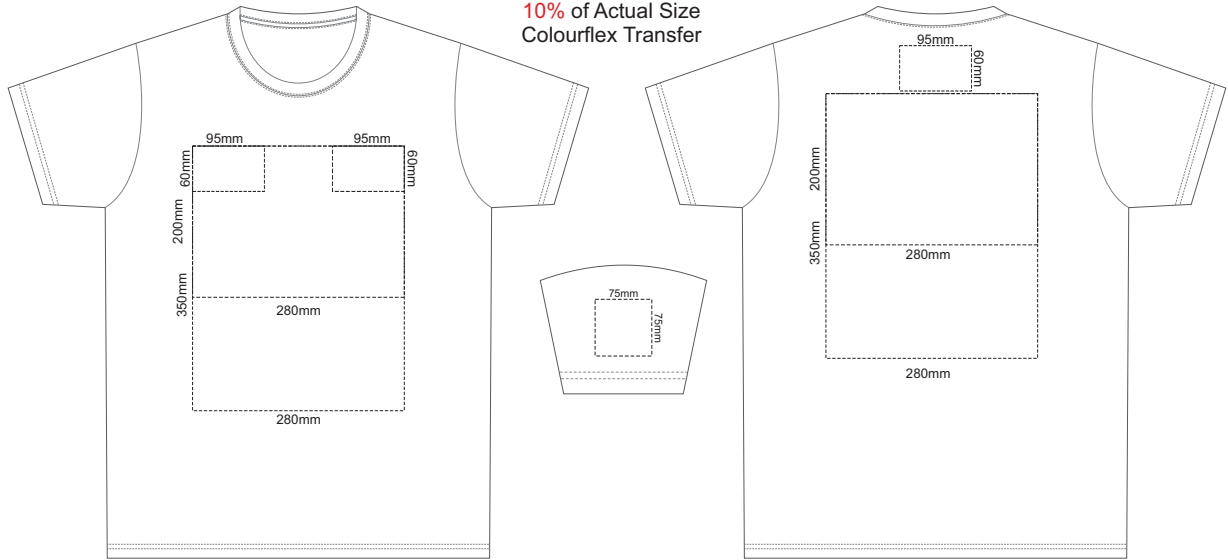

10% of Actual Size  
Screen Print

10% of Actual Size  
Colourflex Transfer

10% of Actual Size  
Screen Print

SPRINT SMALL FRONT

SPRINT SMALL BACK

10% of Actual Size  
Colourflex Transfer

SPRINT SMALL FRONT

SPRINT SMALL BACK

10% of Actual Size  
Screen Print

**SPRINT MEDIUM FRONT**

**SPRINT MEDIUM BACK**

10% of Actual Size  
Colourflex Transfer

**SPRINT MEDIUM FRONT**

**SPRINT MEDIUM BACK**

10% of Actual Size  
Screen Print

SPRINT LARGE FRONT

10% of Actual Size  
Screen Print

**SPRINT 3XL FRONT**

**SPRINT 3XL BACK**

10% of Actual Size  
Colourflex Transfer

**SPRINT 3XL FRONT**

Print area 280x200mm can be rotated to best suit.

**SPRINT 3XL BACK**

Print area 280x200mm can be rotated to best suit.