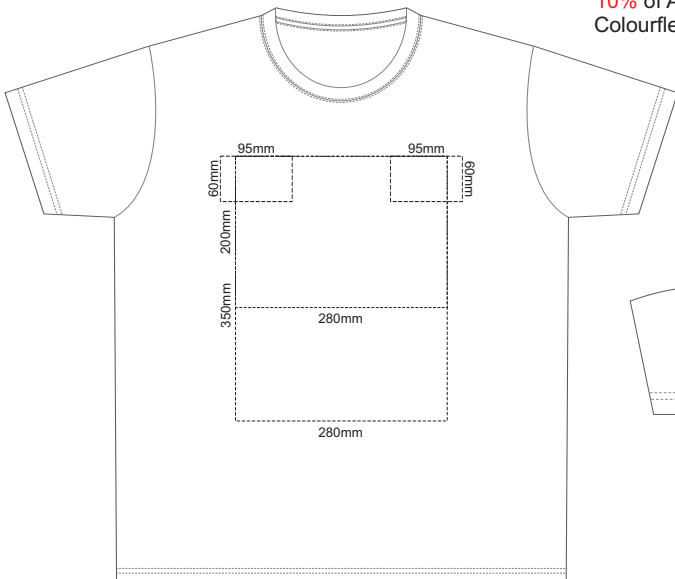

SPRINT LARGE BACK

10% of Actual Size  
Colourflex Transfer

SPRINT LARGE FRONT

SPRINT LARGE BACK

10% of Actual Size  
Screen Print

SPRINT XL FRONT

SPRINT XL BACK

10% of Actual Size  
Colourflex Transfer

SPRINT XL FRONT

SPRINT XL BACK

10% of Actual Size  
Screen Print

SPRINT XXL FRONT

SPRINT XXL BACK

10% of Actual Size  
Colourflex Transfer

SPRINT XXL FRONT

SPRINT XXL BACK

10% of Actual Size  
Screen Print

**SPRINT 3XL FRONT**

**SPRINT 3XL BACK**

10% of Actual Size  
Colourflex Transfer

**SPRINT 3XL FRONT**

Print area 280x200mm can be rotated to best suit.

**SPRINT 3XL BACK**

Print area 280x200mm can be rotated to best suit.