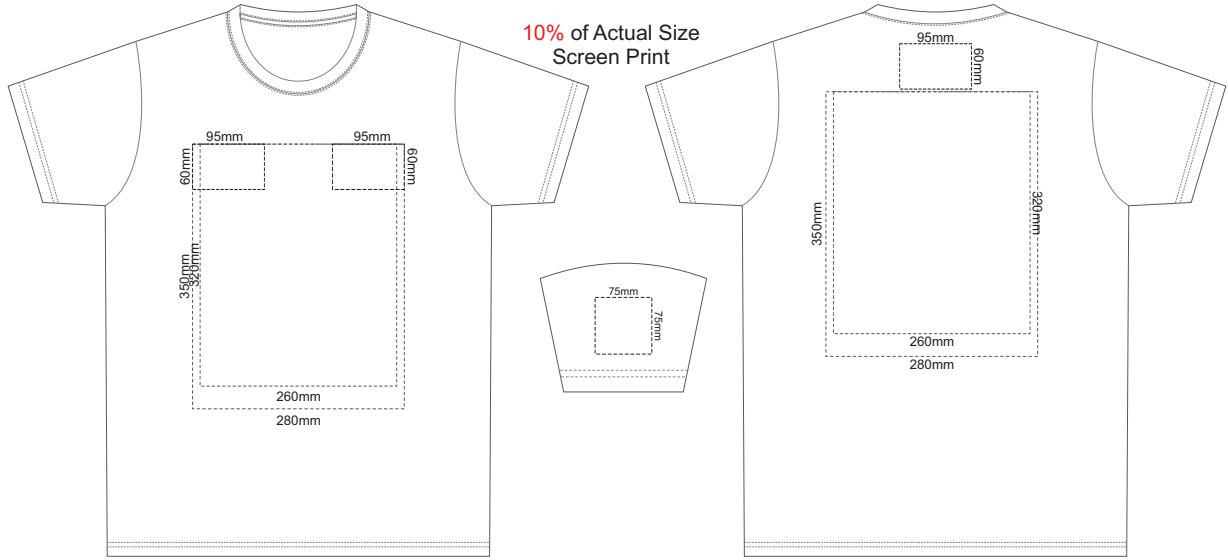

10% of Actual Size  
Screen Print

10% of Actual Size  
Colourflex Transfer

10% of Actual Size  
Screen Print

SPRINT SMALL FRONT

SPRINT SMALL BACK

10% of Actual Size  
Colourflex Transfer

SPRINT SMALL FRONT

SPRINT SMALL BACK

10% of Actual Size  
Screen Print

**SPRINT MEDIUM FRONT**

**SPRINT MEDIUM BACK**

10% of Actual Size  
Colourflex Transfer

**SPRINT MEDIUM FRONT**

**SPRINT MEDIUM BACK**

10% of Actual Size  
Screen Print

SPRINT LARGE FRONT

10% of Actual Size  
Screen Print

**SPRINT 3XL FRONT**

**SPRINT 3XL BACK**

10% of Actual Size  
Colourflex Transfer

**SPRINT 3XL FRONT**

Print area 280x200mm can be rotated to best suit.

**SPRINT 3XL BACK**

Print area 280x200mm can be rotated to best suit.