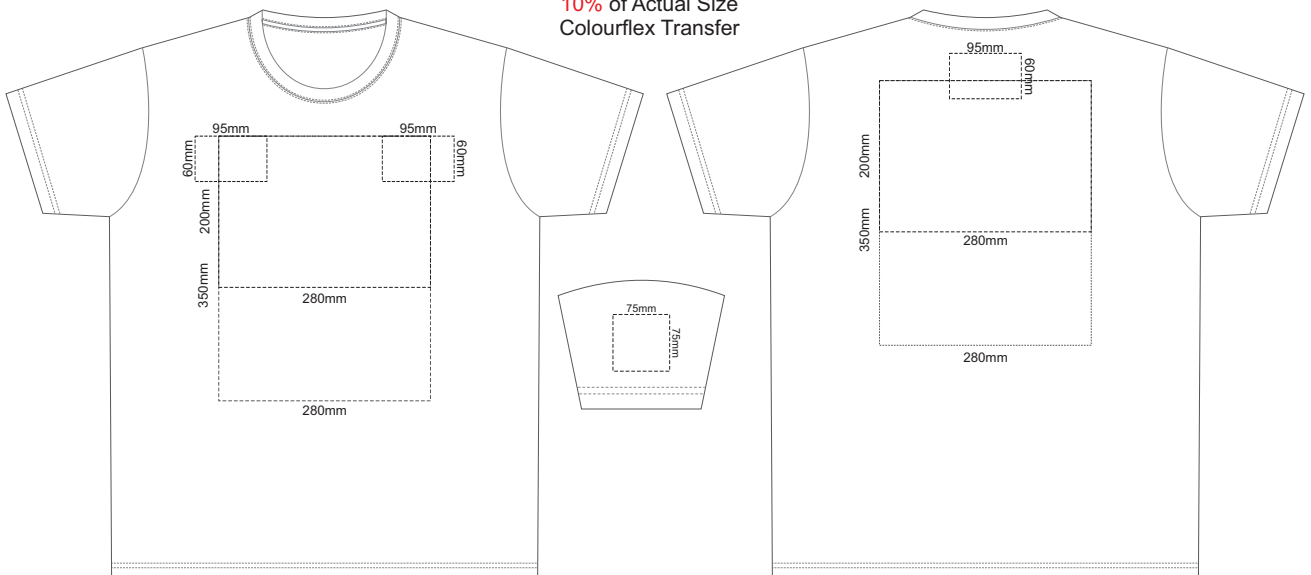

10% of Actual Size  
Screen Print

10% of Actual Size  
Colourflex Transfer

10% of Actual Size  
Screen Print

SPRINT SMALL FRONT

SPRINT SMALL BACK

10% of Actual Size  
Colourflex Transfer

SPRINT SMALL FRONT

SPRINT SMALL BACK

SPRINT LARGE BACK

10% of Actual Size  
Colourflex Transfer

SPRINT LARGE FRONT

SPRINT LARGE BACK

10% of Actual Size  
Screen Print

SPRINT XL FRONT

SPRINT XL BACK

10% of Actual Size  
Colourflex Transfer

10% of Actual Size  
Screen Print

**SPRINT 3XL FRONT**

**SPRINT 3XL BACK**

10% of Actual Size  
Colourflex Transfer

**SPRINT 3XL FRONT**

Print area 280x200mm can be rotated to best suit.

**SPRINT 3XL BACK**

Print area 280x200mm can be rotated to best suit.