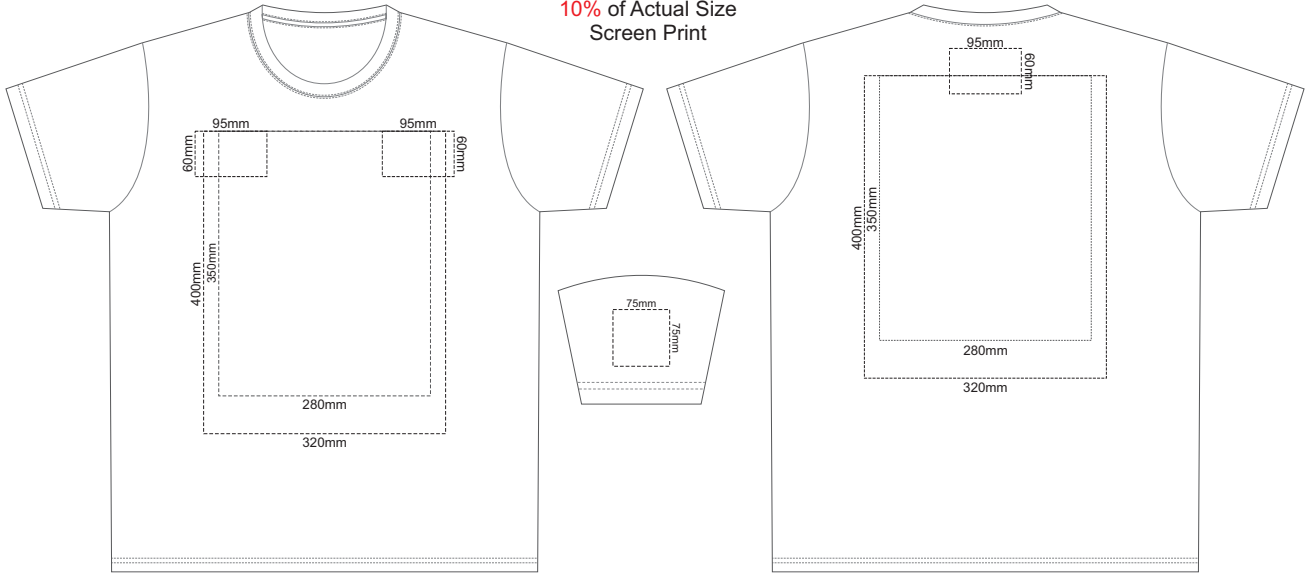

10% of Actual Size  
Screen Print

10% of Actual Size  
Colourflex Transfer

10% of Actual Size  
Screen Print

SPRINT SMALL FRONT

SPRINT SMALL BACK

10% of Actual Size  
Colourflex Transfer

SPRINT SMALL FRONT

SPRINT SMALL BACK

SPRINT LARGE BACK

10% of Actual Size  
Colourflex Transfer

SPRINT LARGE FRONT

SPRINT LARGE BACK

10% of Actual Size  
Screen Print

SPRINT XL FRONT

SPRINT XL BACK

10% of Actual Size  
Colourflex Transfer

10% of Actual Size  
Screen Print

**SPRINT 3XL FRONT**

**SPRINT 3XL BACK**

10% of Actual Size  
Colourflex Transfer

**SPRINT 3XL FRONT**

Print area 280x200mm can be rotated to best suit.

**SPRINT 3XL BACK**

Print area 280x200mm can be rotated to best suit.