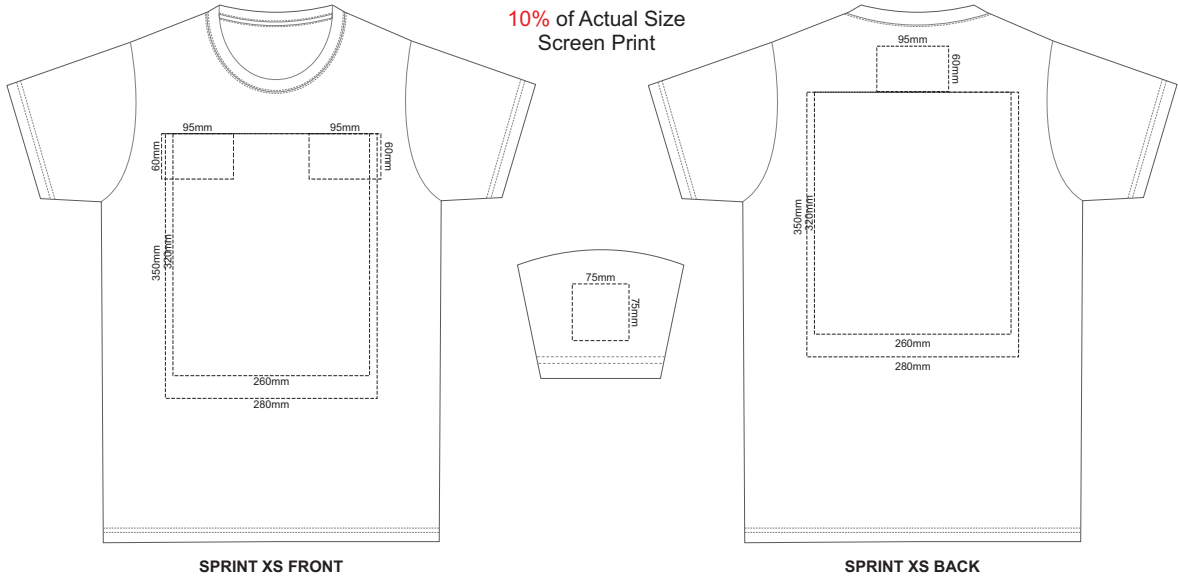

10% of Actual Size  
Screen Print

10% of Actual Size  
Colourflex Transfer

10% of Actual Size  
Screen Print

SPRINT SMALL FRONT

SPRINT SMALL BACK

10% of Actual Size  
Colourflex Transfer

SPRINT SMALL FRONT

SPRINT SMALL BACK

10% of Actual Size  
Screen Print

**SPRINT MEDIUM FRONT**

**SPRINT MEDIUM BACK**

10% of Actual Size  
Colourflex Transfer

**SPRINT MEDIUM FRONT**

**SPRINT MEDIUM BACK**

10% of Actual Size  
Screen Print

SPRINT LARGE FRONT

SPRINT LARGE BACK

10% of Actual Size  
Colourflex Transfer

SPRINT LARGE FRONT

SPRINT LARGE BACK

10% of Actual Size  
Screen Print

SPRINT XL FRONT

SPRINT XL BACK

10% of Actual Size  
Colourflex Transfer

Print area 280x200mm can be rotated to best suit.