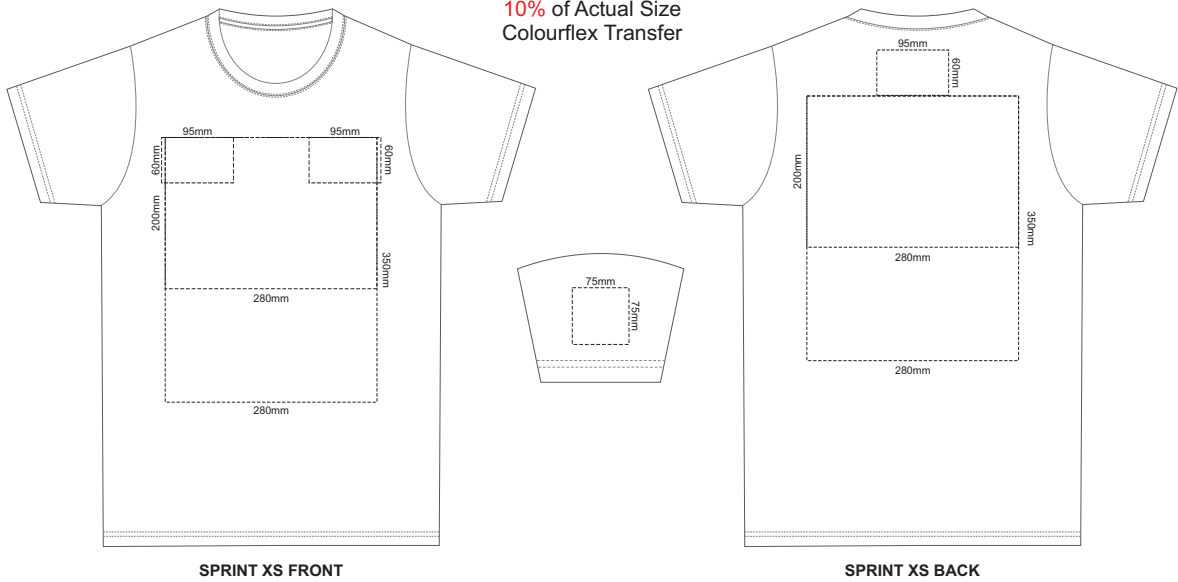

10% of Actual Size  
Screen Print

10% of Actual Size  
Colourflex Transfer

10% of Actual Size  
Screen Print

SPRINT SMALL FRONT

SPRINT SMALL BACK

10% of Actual Size  
Colourflex Transfer

SPRINT SMALL FRONT

SPRINT SMALL BACK

10% of Actual Size  
Screen Print

**SPRINT MEDIUM FRONT**

**SPRINT MEDIUM BACK**

10% of Actual Size  
Colourflex Transfer

**SPRINT MEDIUM FRONT**

**SPRINT MEDIUM BACK**

10% of Actual Size  
Screen Print

SPRINT LARGE FRONT

SPRINT LARGE BACK

10% of Actual Size  
Colourflex Transfer

SPRINT LARGE FRONT

SPRINT LARGE BACK

10% of Actual Size  
Screen Print

SPRINT XL FRONT

SPRINT XL BACK

10% of Actual Size  
Colourflex Transfer

Print area 280x200mm can be rotated to best suit.