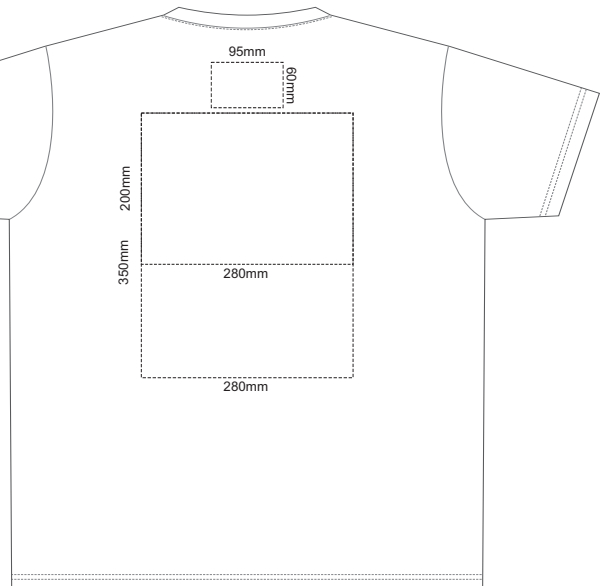

10% of Actual Size  
Screen Print

10% of Actual Size  
Colourflex Transfer

10% of Actual Size  
Screen Print

SPRINT SMALL FRONT

SPRINT SMALL BACK

10% of Actual Size  
Colourflex Transfer

SPRINT SMALL FRONT

SPRINT SMALL BACK

SPRINT XL FRONT

SPRINT XL BACK

10% of Actual Size  
Screen Print

SPRINT XXL FRONT

SPRINT XXL BACK

10% of Actual Size  
Colourflex Transfer

SPRINT XXL FRONT

SPRINT XXL BACK

10% of Actual Size  
Screen Print

**SPRINT 3XL FRONT**

**SPRINT 3XL BACK**

10% of Actual Size  
Colourflex Transfer

**SPRINT 3XL FRONT**

Print area 280x200mm can be rotated to best suit.

**SPRINT 3XL BACK**

Print area 280x200mm can be rotated to best suit.