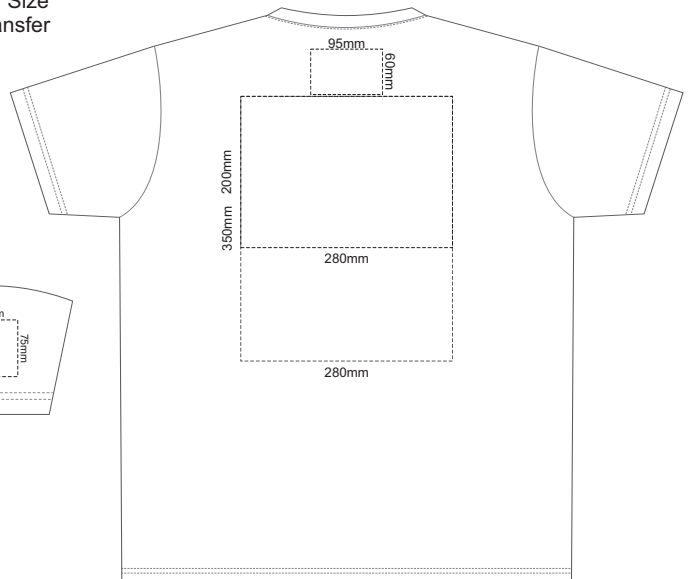

SPRINT LARGE BACK

10% of Actual Size  
Colourflex Transfer

SPRINT LARGE FRONT

SPRINT LARGE BACK

10% of Actual Size  
Screen Print

SPRINT XL FRONT

SPRINT XL BACK

10% of Actual Size  
Colourflex Transfer

SPRINT XL FRONT

SPRINT XL BACK

10% of Actual Size  
Screen Print

SPRINT XXL FRONT

SPRINT XXL BACK

10% of Actual Size  
Colourflex Transfer

SPRINT XXL FRONT

SPRINT XXL BACK

10% of Actual Size  
Screen Print

**SPRINT 3XL FRONT**

**SPRINT 3XL BACK**

10% of Actual Size  
Colourflex Transfer

**SPRINT 3XL FRONT**

Print area 280x200mm can be rotated to best suit.

**SPRINT 3XL BACK**

Print area 280x200mm can be rotated to best suit.