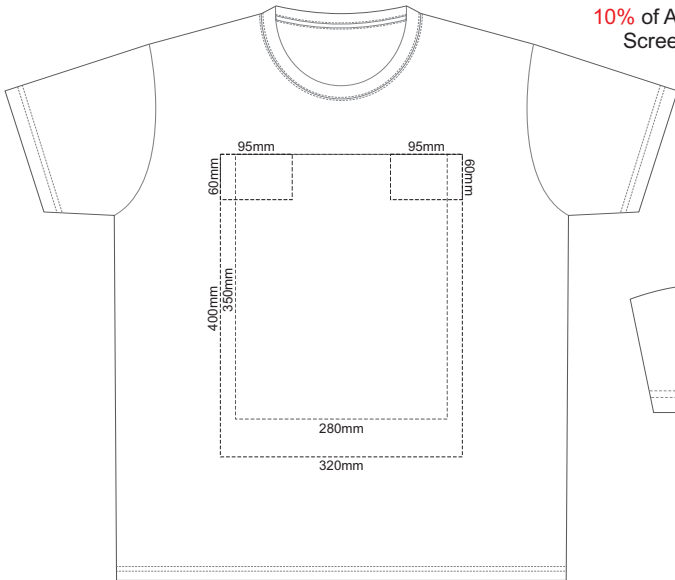

10% of Actual Size
Screen Print

SPRINT XXL FRONT