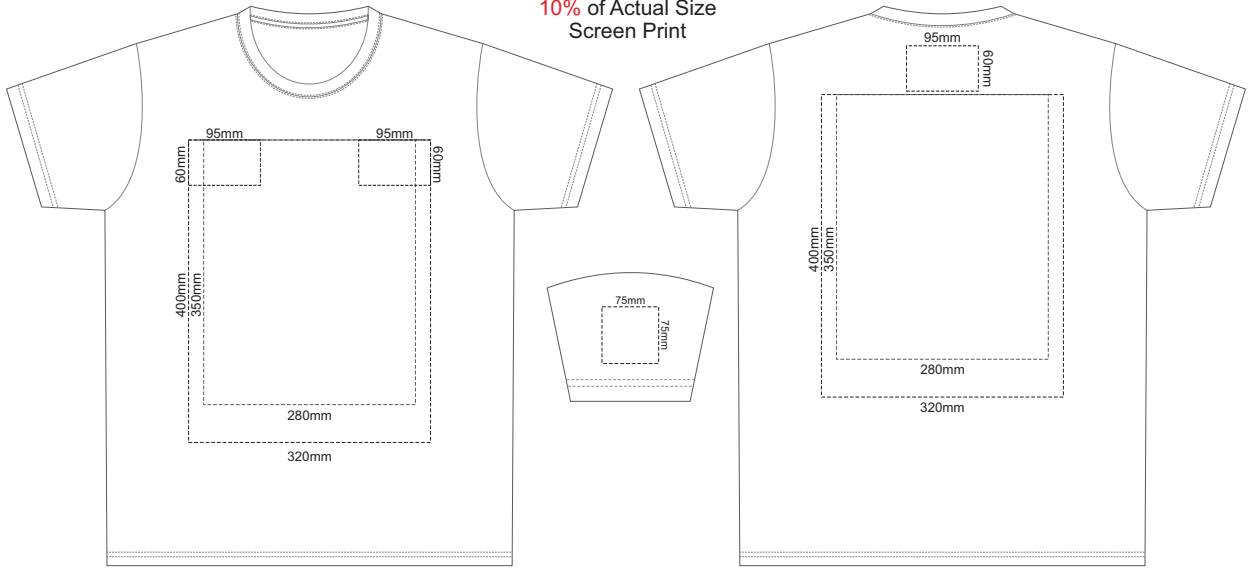

10% of Actual Size  
Screen Print

10% of Actual Size  
Colourflex Transfer

10% of Actual Size  
Screen Print

SPRINT SMALL FRONT

SPRINT SMALL BACK

10% of Actual Size  
Colourflex Transfer

SPRINT SMALL FRONT

SPRINT SMALL BACK

10% of Actual Size  
Screen Print

**SPRINT MEDIUM FRONT**

**SPRINT MEDIUM BACK**

10% of Actual Size  
Colourflex Transfer

**SPRINT MEDIUM FRONT**

**SPRINT MEDIUM BACK**

10% of Actual Size  
Screen Print

SPRINT LARGE FRONT

SPRINT LARGE BACK

10% of Actual Size  
Colourflex Transfer

SPRINT LARGE FRONT

SPRINT LARGE BACK

10% of Actual Size  
Screen Print

SPRINT XL FRONT

SPRINT XL BACK

10% of Actual Size  
Colourflex Transfer

Print area 280x200mm can be rotated to best suit.