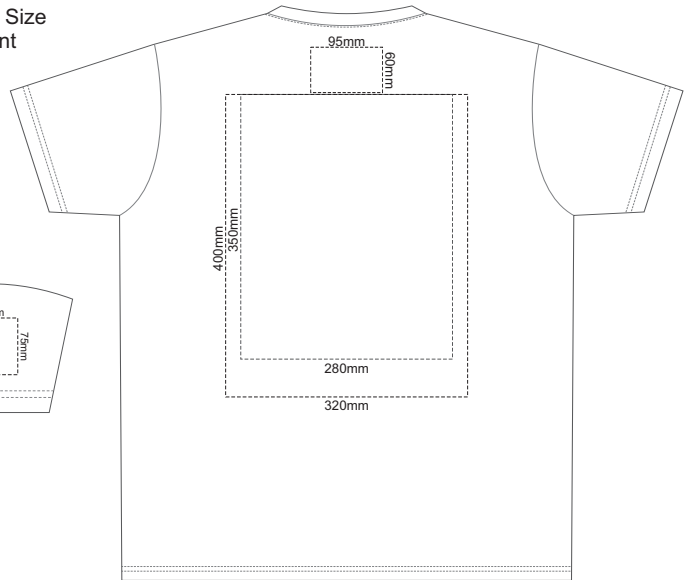

SPRINT LARGE BACK

10% of Actual Size  
Colourflex Transfer

SPRINT LARGE FRONT

SPRINT LARGE BACK

10% of Actual Size  
Screen Print

SPRINT XL FRONT

SPRINT XL BACK

10% of Actual Size  
Colourflex Transfer

SPRINT XL FRONT

SPRINT XL BACK

10% of Actual Size  
Screen Print

SPRINT XXL FRONT

SPRINT XXL BACK

10% of Actual Size  
Colourflex Transfer

SPRINT XXL FRONT

SPRINT XXL BACK

10% of Actual Size  
Screen Print

**SPRINT 3XL FRONT**

**SPRINT 3XL BACK**

10% of Actual Size  
Colourflex Transfer

**SPRINT 3XL FRONT**

Print area 280x200mm can be rotated to best suit.

**SPRINT 3XL BACK**

Print area 280x200mm can be rotated to best suit.