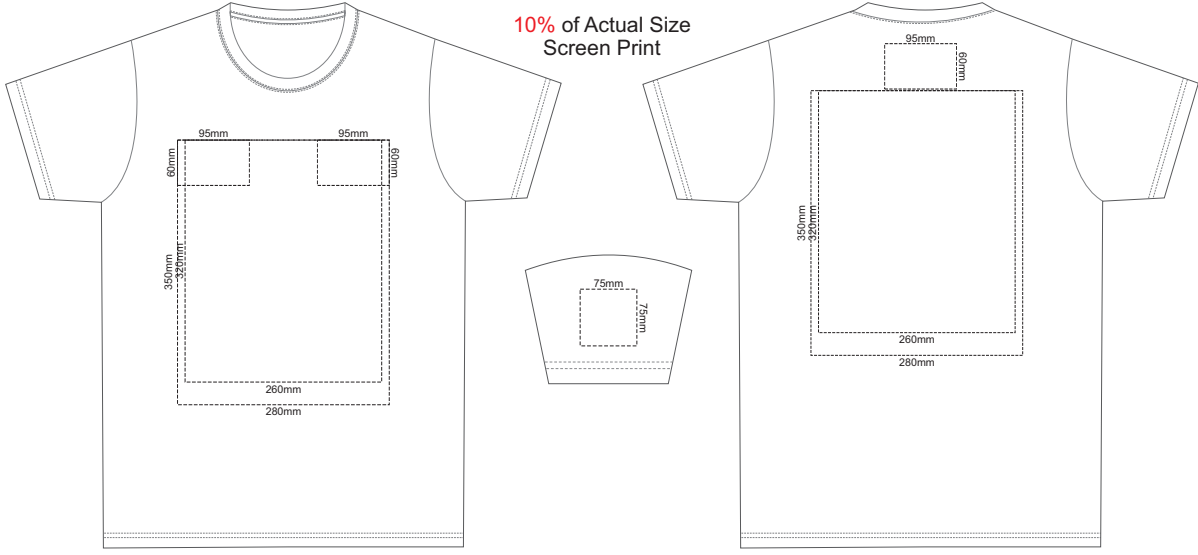

10% of Actual Size  
Screen Print

10% of Actual Size  
Colourflex Transfer

10% of Actual Size  
Screen Print

SPRINT SMALL FRONT

SPRINT SMALL BACK

10% of Actual Size  
Colourflex Transfer

SPRINT SMALL FRONT

SPRINT SMALL BACK

10% of Actual Size  
Screen Print

**SPRINT MEDIUM FRONT**

**SPRINT MEDIUM BACK**

10% of Actual Size  
Colourflex Transfer

**SPRINT MEDIUM FRONT**

**SPRINT MEDIUM BACK**

10% of Actual Size  
Screen Print

SPRINT LARGE FRONT

10% of Actual Size  
Screen Print

**SPRINT 3XL FRONT**

**SPRINT 3XL BACK**

10% of Actual Size  
Colourflex Transfer

**SPRINT 3XL FRONT**

Print area 280x200mm can be rotated to best suit.

**SPRINT 3XL BACK**

Print area 280x200mm can be rotated to best suit.