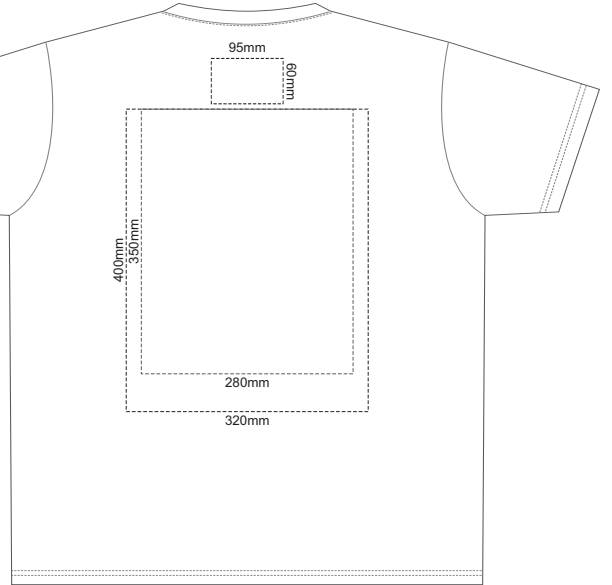

SPRINT LARGE BACK

10% of Actual Size  
Colourflex Transfer

SPRINT LARGE FRONT

SPRINT LARGE BACK

10% of Actual Size  
Screen Print

SPRINT XL FRONT

SPRINT XL BACK

10% of Actual Size  
Colourflex Transfer

SPRINT XL FRONT

SPRINT XL BACK

10% of Actual Size  
Screen Print

SPRINT XXL FRONT

SPRINT XXL BACK

10% of Actual Size  
Colourflex Transfer

SPRINT XXL FRONT

SPRINT XXL BACK

10% of Actual Size  
Screen Print

**SPRINT 3XL FRONT**

**SPRINT 3XL BACK**

10% of Actual Size  
Colourflex Transfer

**SPRINT 3XL FRONT**

Print area 280x200mm can be rotated to best suit.

**SPRINT 3XL BACK**

Print area 280x200mm can be rotated to best suit.