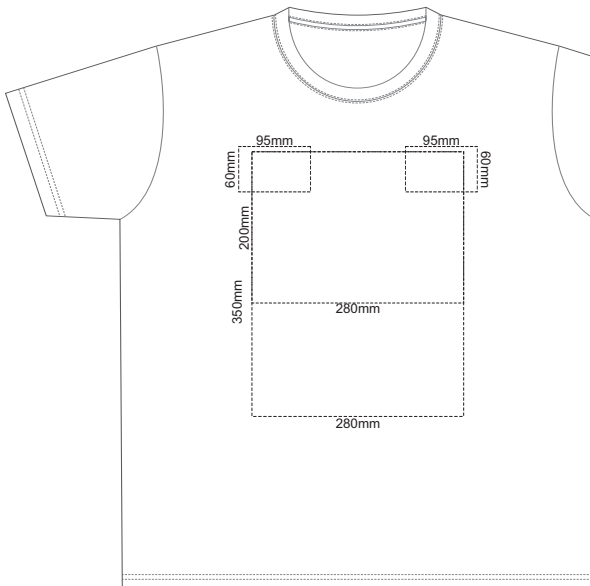

10% of Actual Size  
Screen Print

10% of Actual Size  
Colourflex Transfer

10% of Actual Size  
Screen Print

SPRINT SMALL FRONT

SPRINT SMALL BACK

10% of Actual Size  
Colourflex Transfer

SPRINT SMALL FRONT

SPRINT SMALL BACK

SPRINT XL FRONT

SPRINT XL BACK

10% of Actual Size  
Screen Print

SPRINT XXL FRONT

SPRINT XXL BACK

10% of Actual Size  
Colourflex Transfer

SPRINT XXL FRONT

SPRINT XXL BACK

10% of Actual Size  
Screen Print

**SPRINT 3XL FRONT**

**SPRINT 3XL BACK**

10% of Actual Size  
Colourflex Transfer

**SPRINT 3XL FRONT**

Print area 280x200mm can be rotated to best suit.

**SPRINT 3XL BACK**

Print area 280x200mm can be rotated to best suit.