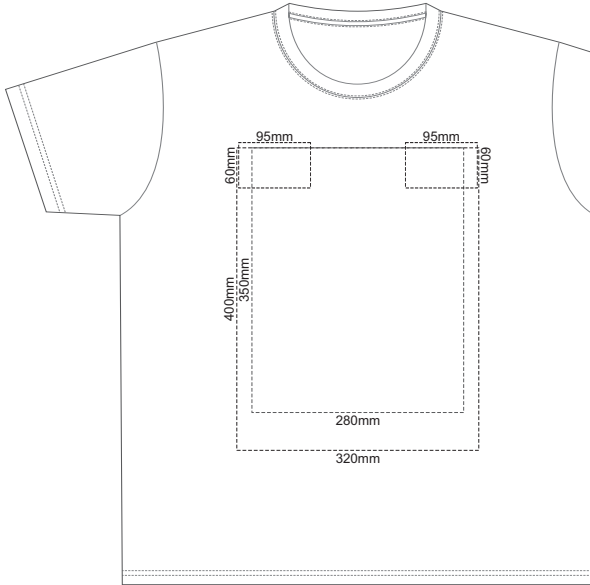

SPRINT LARGE BACK

10% of Actual Size  
Colourflex Transfer

SPRINT LARGE FRONT

SPRINT LARGE BACK

10% of Actual Size  
Screen Print

SPRINT XL FRONT

SPRINT XL BACK

10% of Actual Size  
Colourflex Transfer

SPRINT XL FRONT

SPRINT XL BACK

10% of Actual Size  
Screen Print

SPRINT XXL FRONT

SPRINT XXL BACK

10% of Actual Size  
Colourflex Transfer

SPRINT XXL FRONT

SPRINT XXL BACK

10% of Actual Size  
Screen Print

**SPRINT 3XL FRONT**

**SPRINT 3XL BACK**

10% of Actual Size  
Colourflex Transfer

**SPRINT 3XL FRONT**

Print area 280x200mm can be rotated to best suit.

**SPRINT 3XL BACK**

Print area 280x200mm can be rotated to best suit.