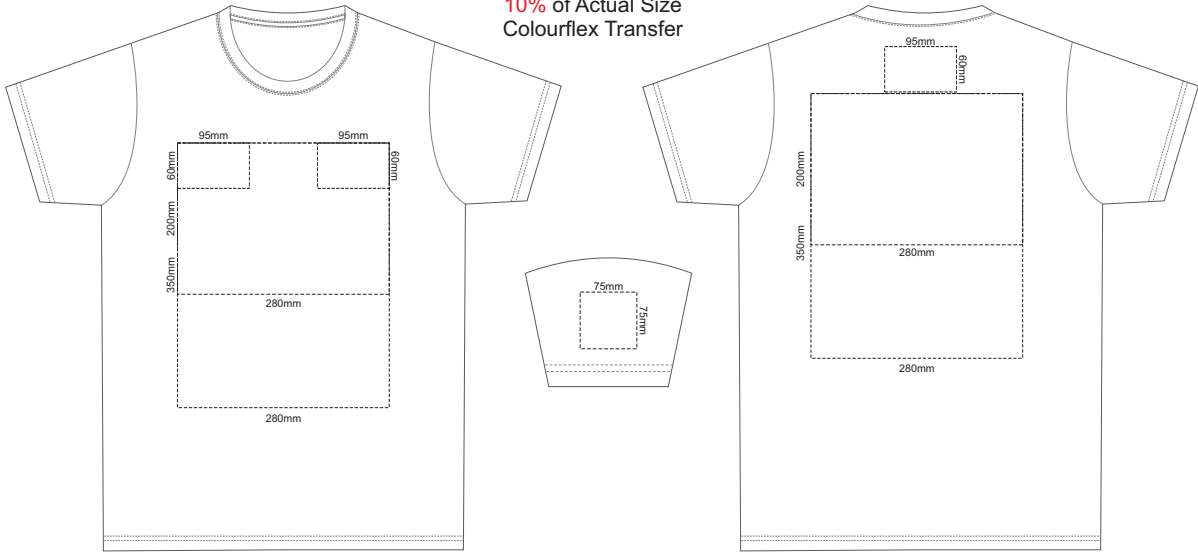

10% of Actual Size  
Screen Print

10% of Actual Size  
Colourflex Transfer

10% of Actual Size  
Screen Print

SPRINT SMALL FRONT

SPRINT SMALL BACK

10% of Actual Size  
Colourflex Transfer

SPRINT SMALL FRONT

SPRINT SMALL BACK

10% of Actual Size  
Screen Print

**SPRINT MEDIUM FRONT**

**SPRINT MEDIUM BACK**

10% of Actual Size  
Colourflex Transfer

**SPRINT MEDIUM FRONT**

**SPRINT MEDIUM BACK**

10% of Actual Size  
Screen Print

SPRINT LARGE FRONT

SPRINT LARGE BACK

10% of Actual Size  
Colourflex Transfer

SPRINT LARGE FRONT

SPRINT LARGE BACK

10% of Actual Size  
Screen Print

SPRINT XL FRONT

SPRINT XL BACK

10% of Actual Size  
Colourflex Transfer

Print area 280x200mm can be rotated to best suit.