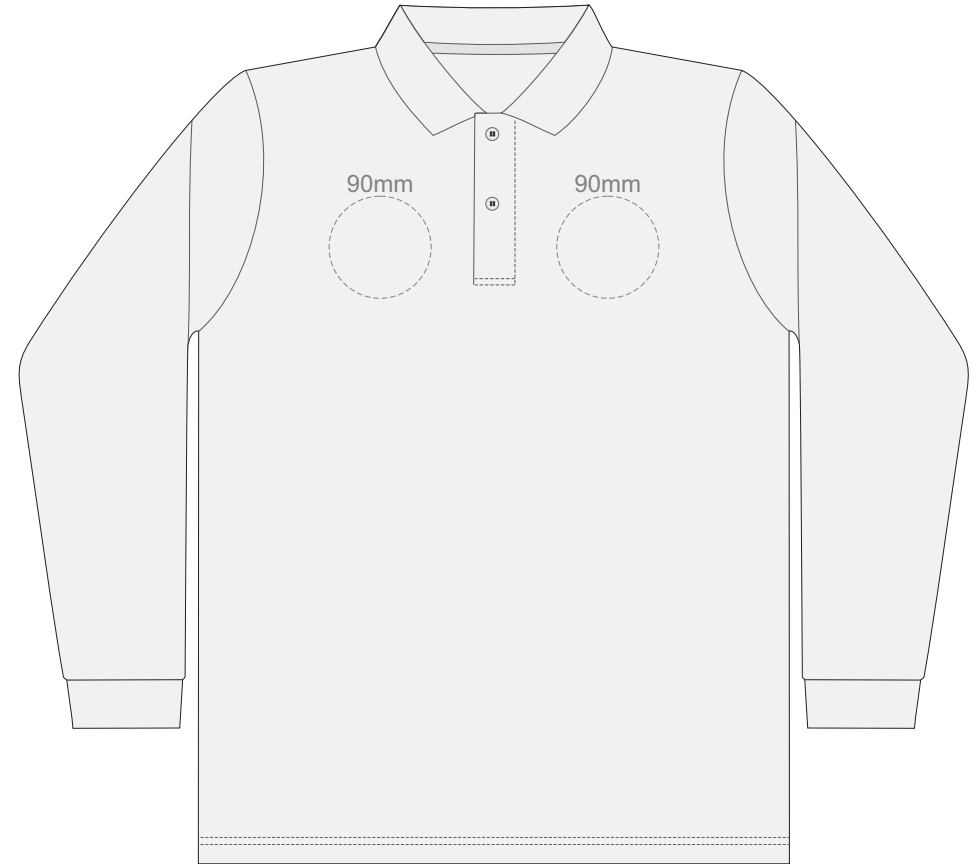

FRONT MENS PERFECT LSL  
EXTRA LARGE

15% of Actual Size  
Colourflex Transfer

BACK MENS PERFECT LSL  
EXTRA LARGE

15% of Actual Size  
Colourflex Transfer

FRONT MENS PERFECT LSL  
XXL

BACK MENS PERFECT LSL  
XXL

15% of Actual Size  
Colourflex Transfer

FRONT MENS PERFECT LSL  
3XL

BACK MENS PERFECT LSL  
3XL

15% of Actual Size  
Embroidery

FRONT MENS PERFECT LSL  
SMALL

15% of Actual Size  
Embroidery

FRONT MENS PERFECT LSL  
MEDIUM

15% of Actual Size  
Embroidery

FRONT MENS PERFECT LSL  
LARGE

15% of Actual Size  
Embroidery

FRONT MENS PERFECT LSL  
EXTRA LARGE

15% of Actual Size  
Embroidery

FRONT MENS PERFECT LSL  
XXL

15% of Actual Size  
Embroidery