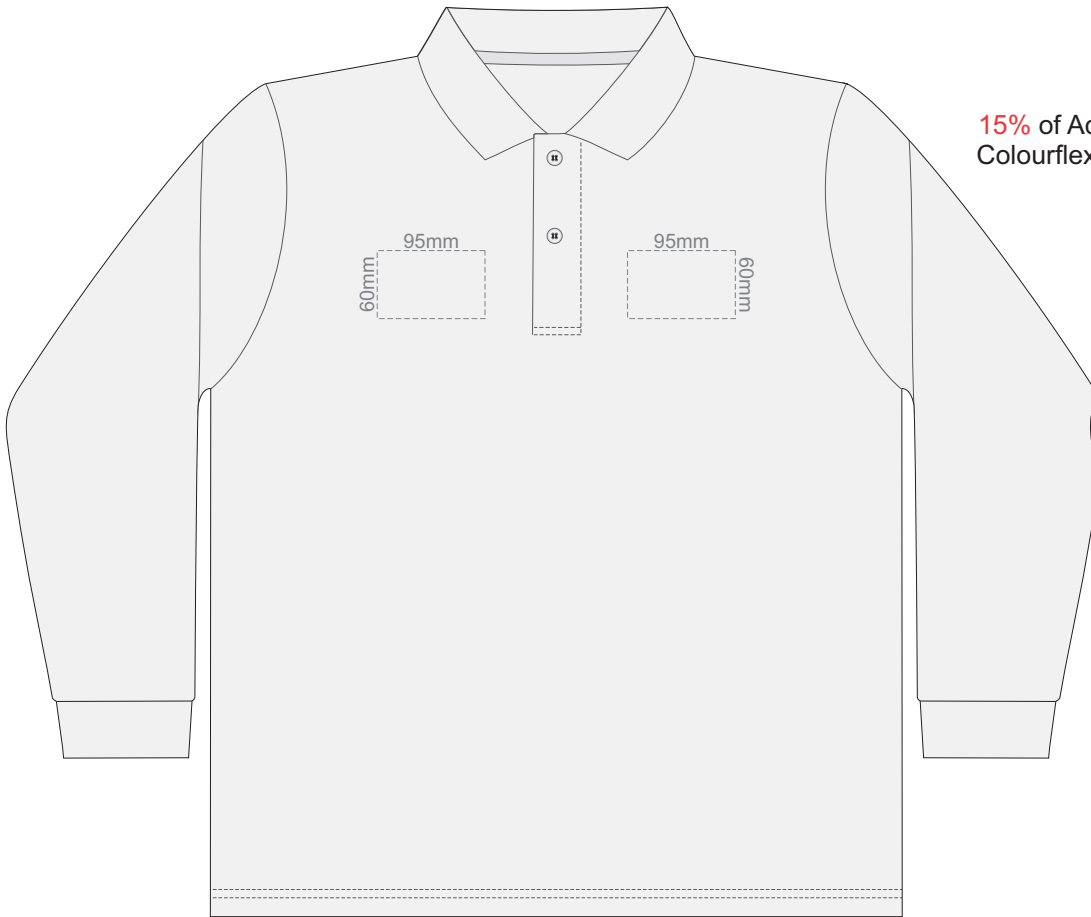

FRONT MENS PERFECT LSL  
EXTRA LARGE

15% of Actual Size  
Colourflex Transfer

BACK MENS PERFECT LSL  
EXTRA LARGE

15% of Actual Size  
Colourflex Transfer

FRONT MENS PERFECT LSL  
XXL

BACK MENS PERFECT LSL  
XXL