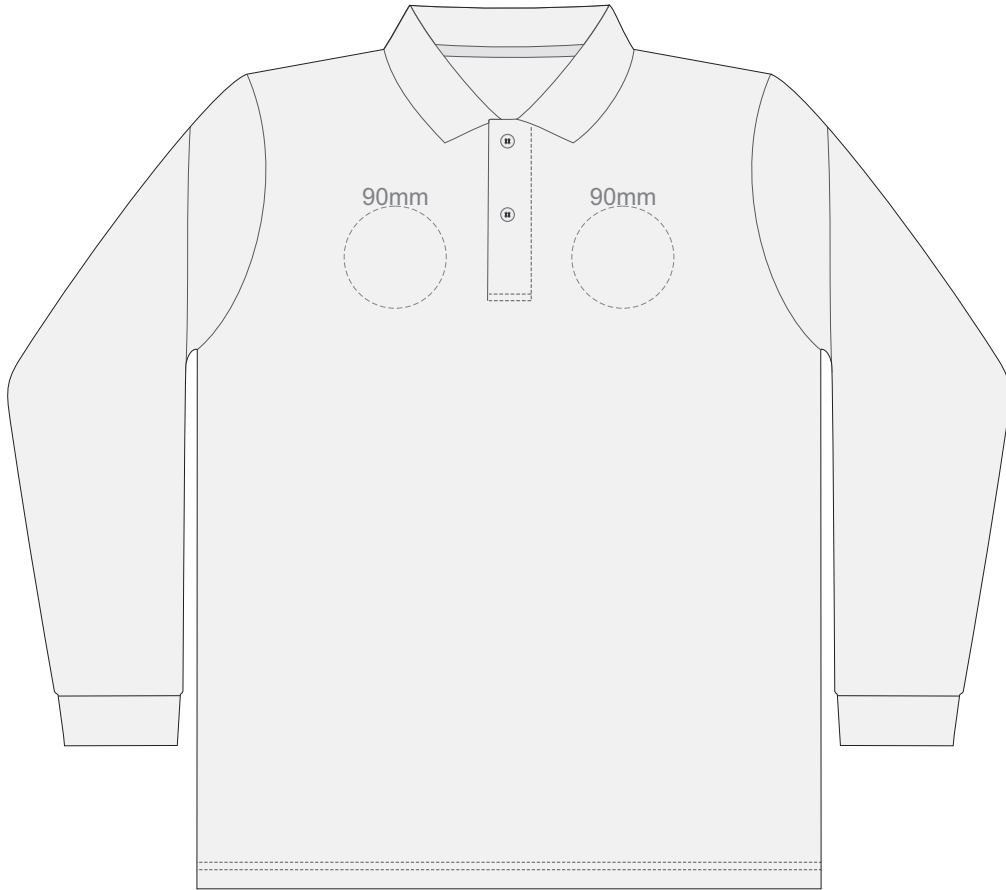

15% of Actual Size
Embroidery

FRONT MENS PERFECT LSL
LARGE

15% of Actual Size
Embroidery