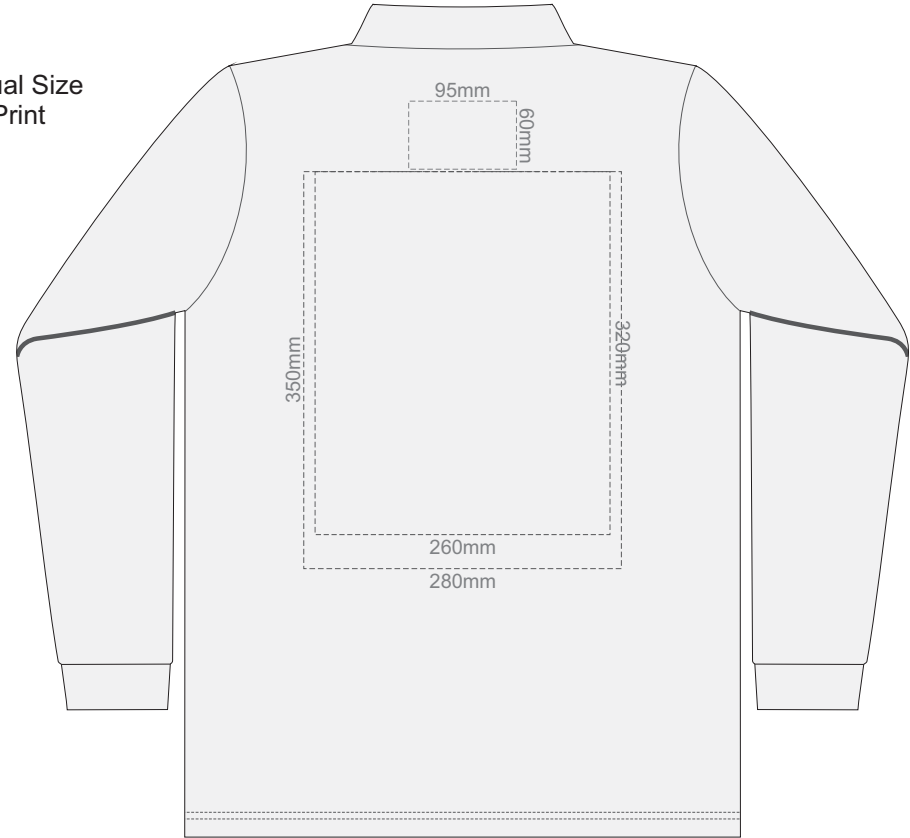

BACK MENS PERFECT LSL
SMALL