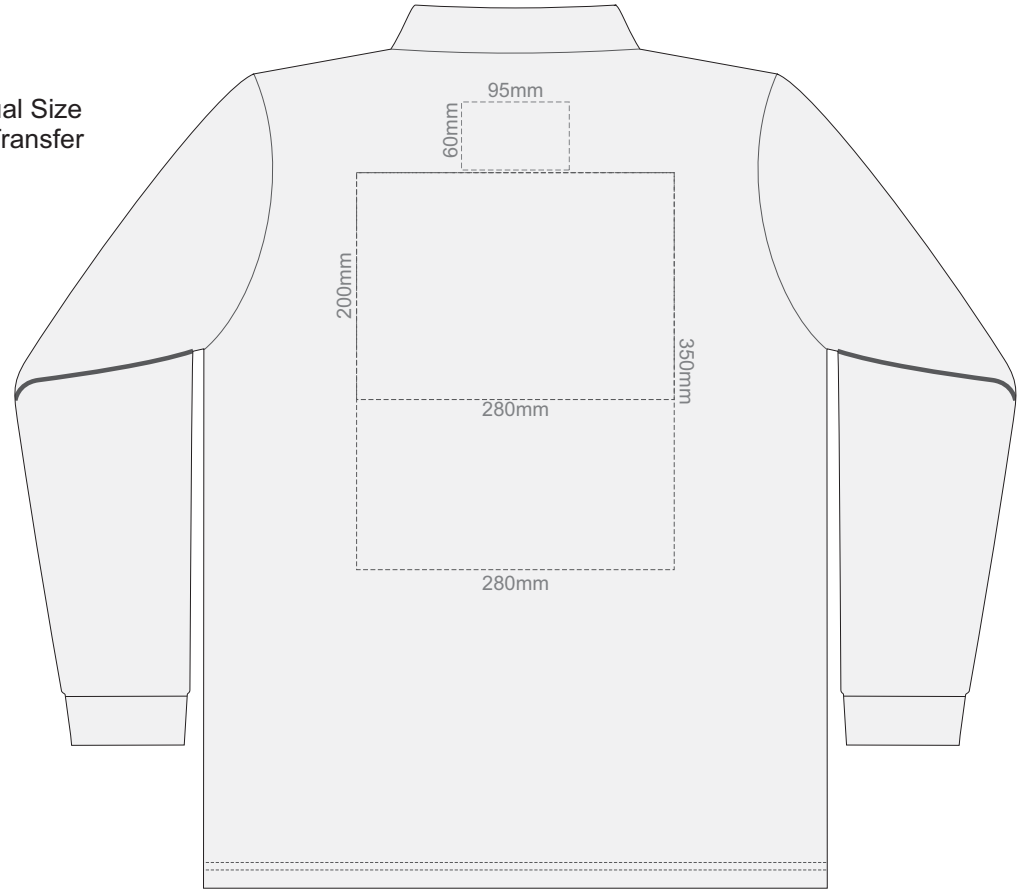

15% of Actual Size  
Colourflex Transfer

FRONT MENS PERFECT LSL  
MEDIUM

BACK MENS PERFECT LSL  
MEDIUM

FRONT MENS PERFECT LSL  
LARGE

15% of Actual Size  
Colourflex Transfer

BACK MENS PERFECT LSL  
LARGE

FRONT MENS PERFECT LSL  
EXTRA LARGE

15% of Actual Size  
Colourflex Transfer

BACK MENS PERFECT LSL  
EXTRA LARGE

15% of Actual Size  
Colourflex Transfer

FRONT MENS PERFECT LSL  
XXL

BACK MENS PERFECT LSL  
XXL