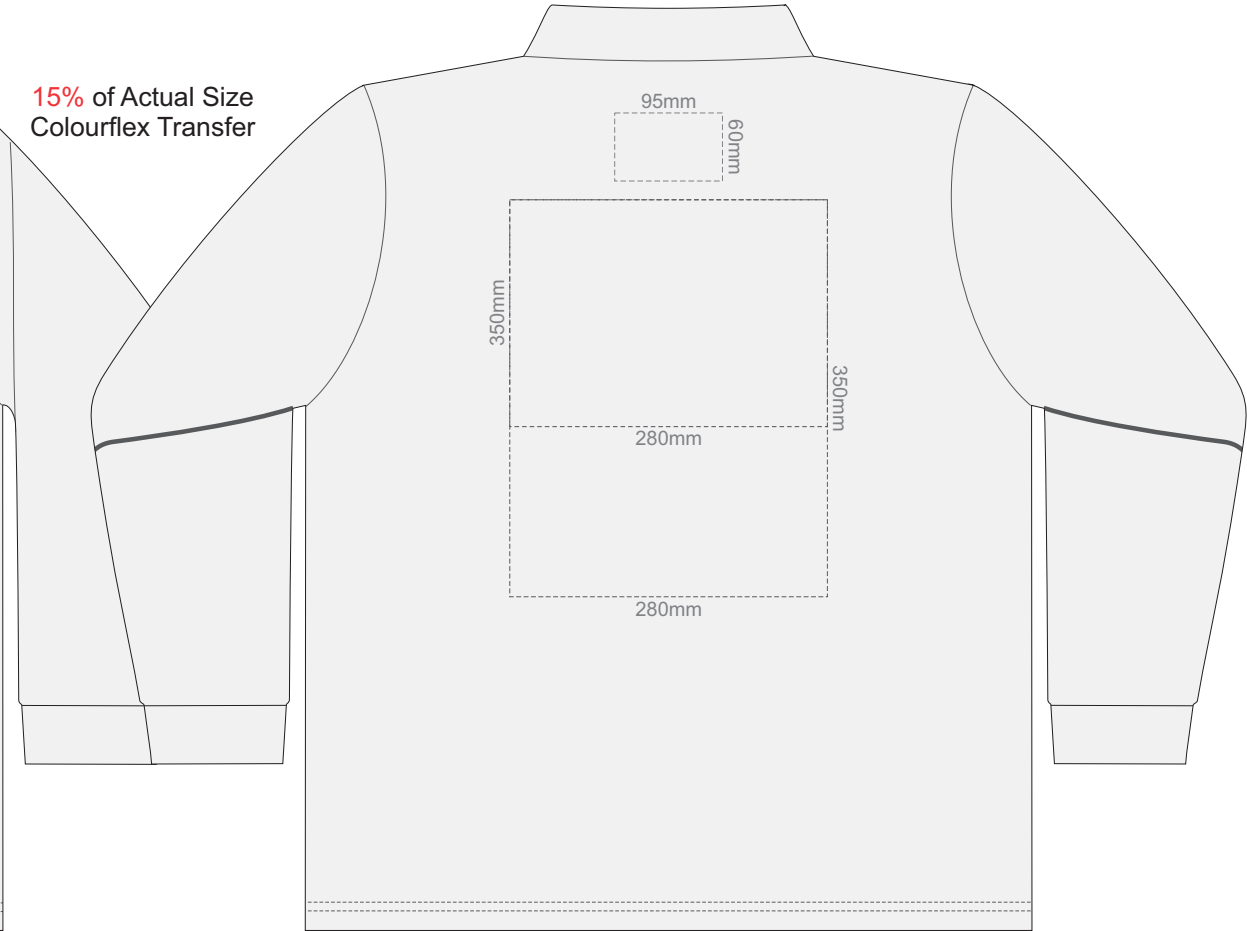

15% of Actual Size  
Colourflex Transfer

FRONT MENS PERFECT LSL  
MEDIUM

BACK MENS PERFECT LSL  
MEDIUM

FRONT MENS PERFECT LSL  
LARGE

15% of Actual Size  
Colourflex Transfer

BACK MENS PERFECT LSL  
LARGE

FRONT MENS PERFECT LSL  
EXTRA LARGE

15% of Actual Size  
Colourflex Transfer

BACK MENS PERFECT LSL  
EXTRA LARGE

15% of Actual Size  
Colourflex Transfer

FRONT MENS PERFECT LSL  
XXL

BACK MENS PERFECT LSL  
XXL

15% of Actual Size  
Colourflex Transfer

FRONT MENS PERFECT LSL  
3XL

BACK MENS PERFECT LSL  
3XL

15% of Actual Size  
Embroidery

FRONT MENS PERFECT LSL  
SMALL

15% of Actual Size  
Embroidery

FRONT MENS PERFECT LSL  
MEDIUM