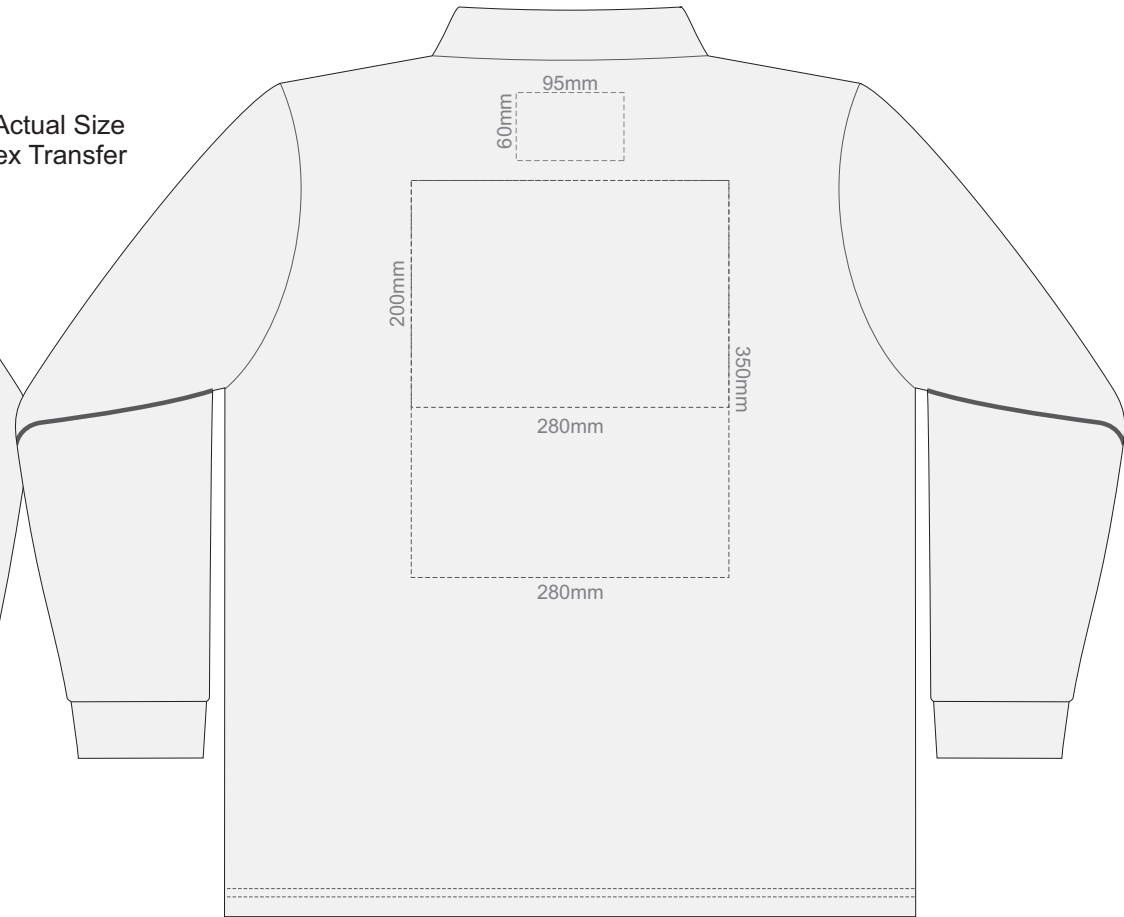

15% of Actual Size  
Colourflex Transfer

FRONT MENS PERFECT LSL  
MEDIUM

BACK MENS PERFECT LSL  
MEDIUM

FRONT MENS PERFECT LSL  
LARGE

15% of Actual Size  
Colourflex Transfer

BACK MENS PERFECT LSL  
LARGE

FRONT MENS PERFECT LSL  
EXTRA LARGE

15% of Actual Size  
Colourflex Transfer

BACK MENS PERFECT LSL  
EXTRA LARGE

15% of Actual Size  
Colourflex Transfer

FRONT MENS PERFECT LSL  
XXL

BACK MENS PERFECT LSL  
XXL

15% of Actual Size  
Colourflex Transfer

FRONT MENS PERFECT LSL  
3XL

BACK MENS PERFECT LSL  
3XL

15% of Actual Size  
Embroidery

FRONT MENS PERFECT LSL  
SMALL

15% of Actual Size  
Embroidery

FRONT MENS PERFECT LSL  
MEDIUM