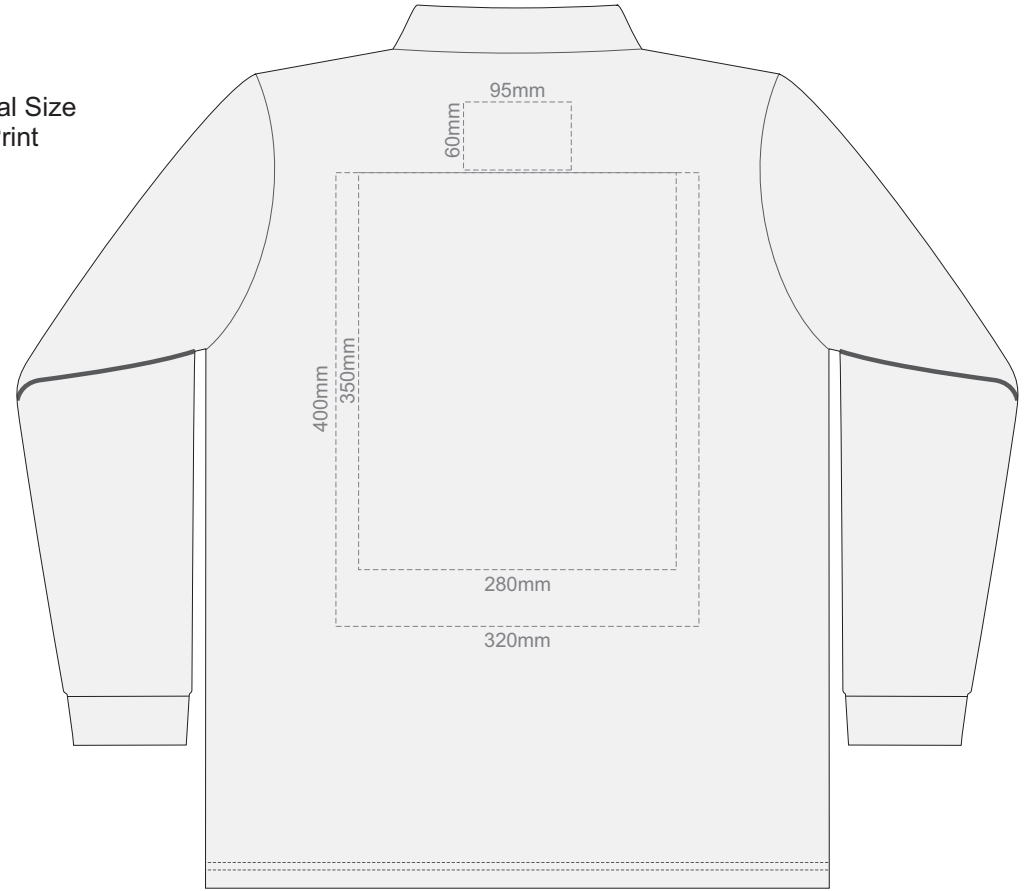

BACK MENS PERFECT LSL
LARGE