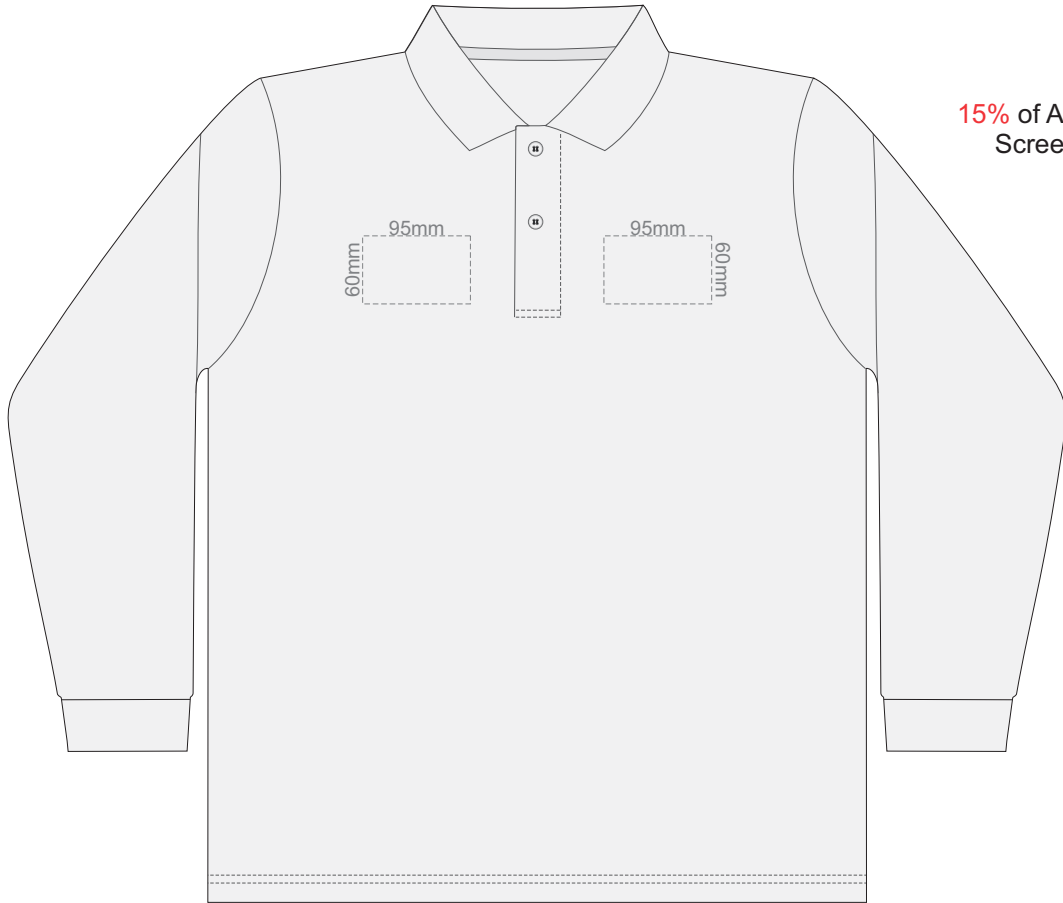

FRONT MENS PERFECT LSL  
SMALL

15% of Actual Size  
Screen Print

BACK MENS PERFECT LSL  
SMALL

**FRONT MENS PERFECT LSL  
MEDIUM**

15% of Actual Size  
Screen Print

**BACK MENS PERFECT LSL  
MEDIUM**

FRONT MENS PERFECT LSL  
LARGE

15% of Actual Size  
Screen Print

BACK MENS PERFECT LSL  
LARGE

15% of Actual Size  
Screen Print

FRONT MENS PERFECT LSL  
EXTRA LARGE

BACK MENS PERFECT LSL  
EXTRA LARGE

15% of Actual Size  
Screen Print

FRONT MENS PERFECT LSL  
XXL