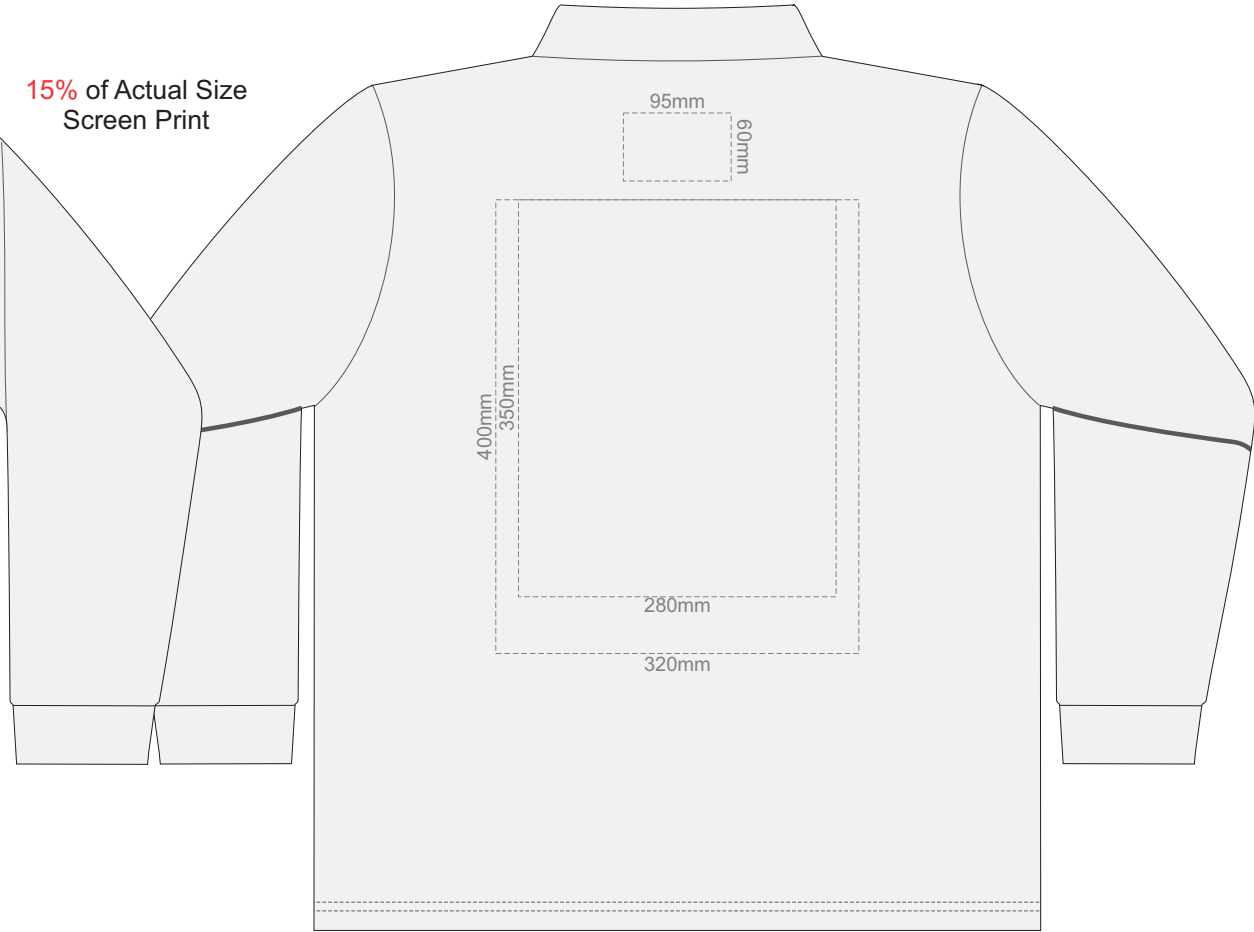

BACK MENS PERFECT LSL
3XL