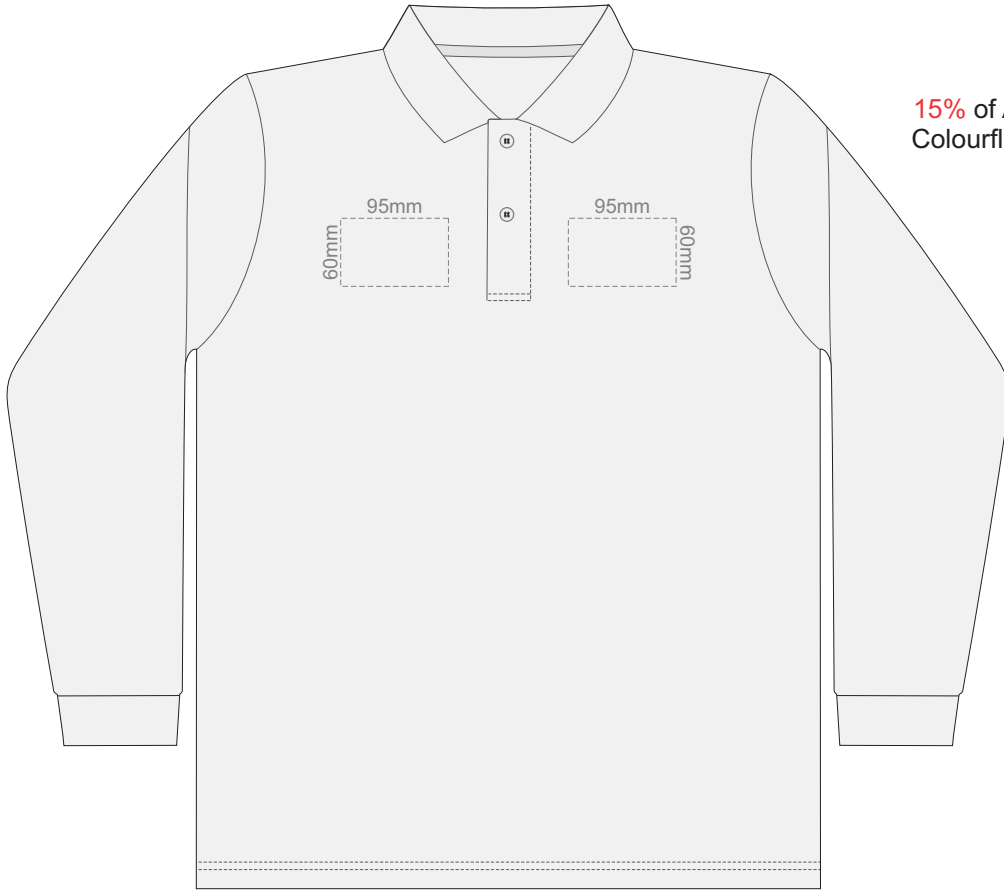

15% of Actual Size  
Colourflex Transfer

FRONT MENS PERFECT LSL  
MEDIUM

BACK MENS PERFECT LSL  
MEDIUM

FRONT MENS PERFECT LSL  
LARGE

15% of Actual Size  
Colourflex Transfer

BACK MENS PERFECT LSL  
LARGE