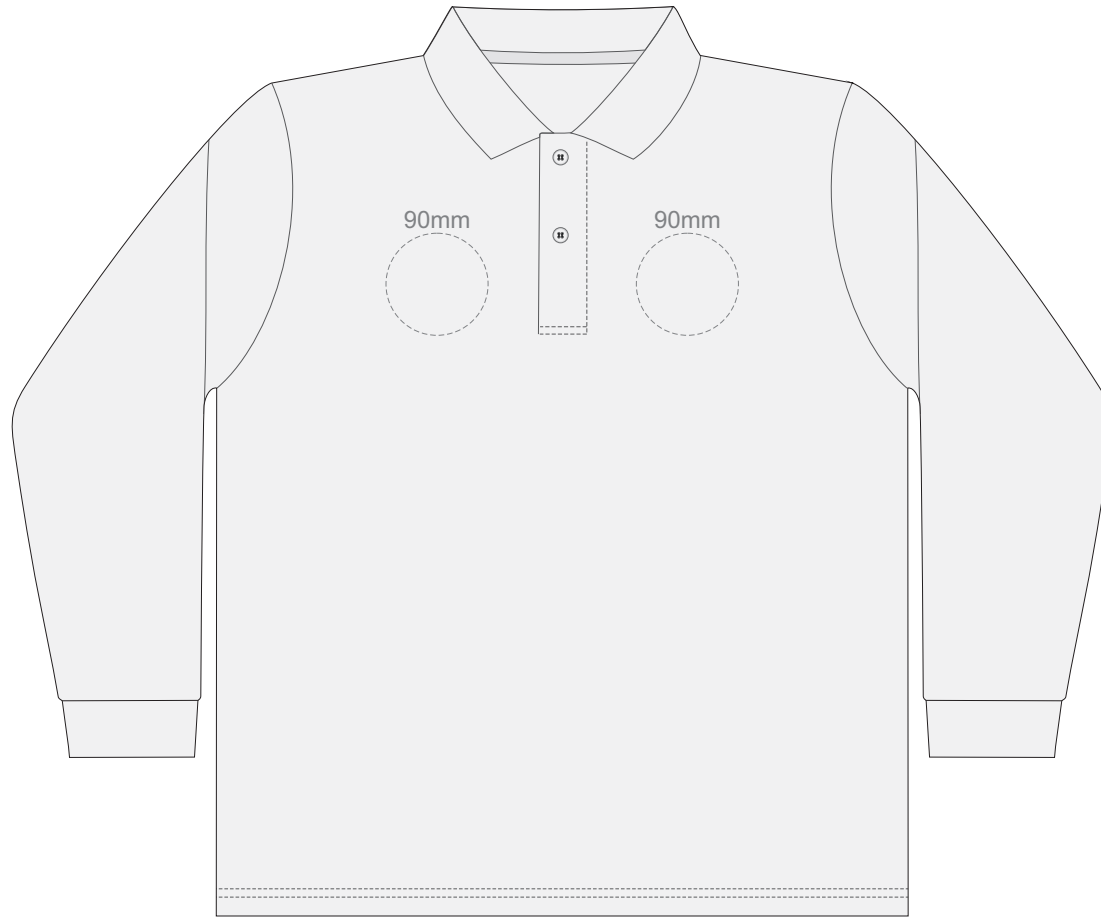

15% of Actual Size  
Embroidery

FRONT MENS PERFECT LSL  
LARGE

15% of Actual Size  
Embroidery

FRONT MENS PERFECT LSL  
EXTRA LARGE

15% of Actual Size  
Embroidery

FRONT MENS PERFECT LSL  
XXL

15% of Actual Size  
Embroidery