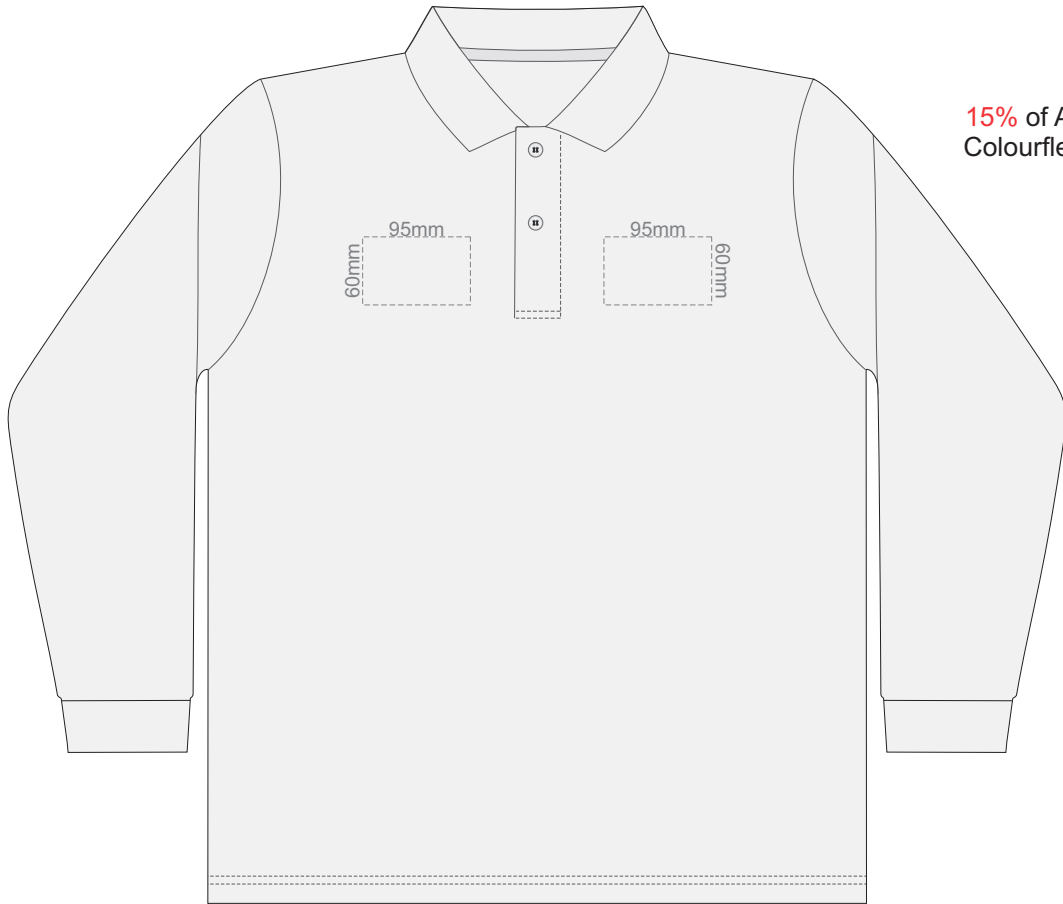

15% of Actual Size  
Colourflex Transfer

FRONT MENS PERFECT LSL  
MEDIUM

BACK MENS PERFECT LSL  
MEDIUM

FRONT MENS PERFECT LSL  
LARGE

15% of Actual Size  
Colourflex Transfer

BACK MENS PERFECT LSL  
LARGE