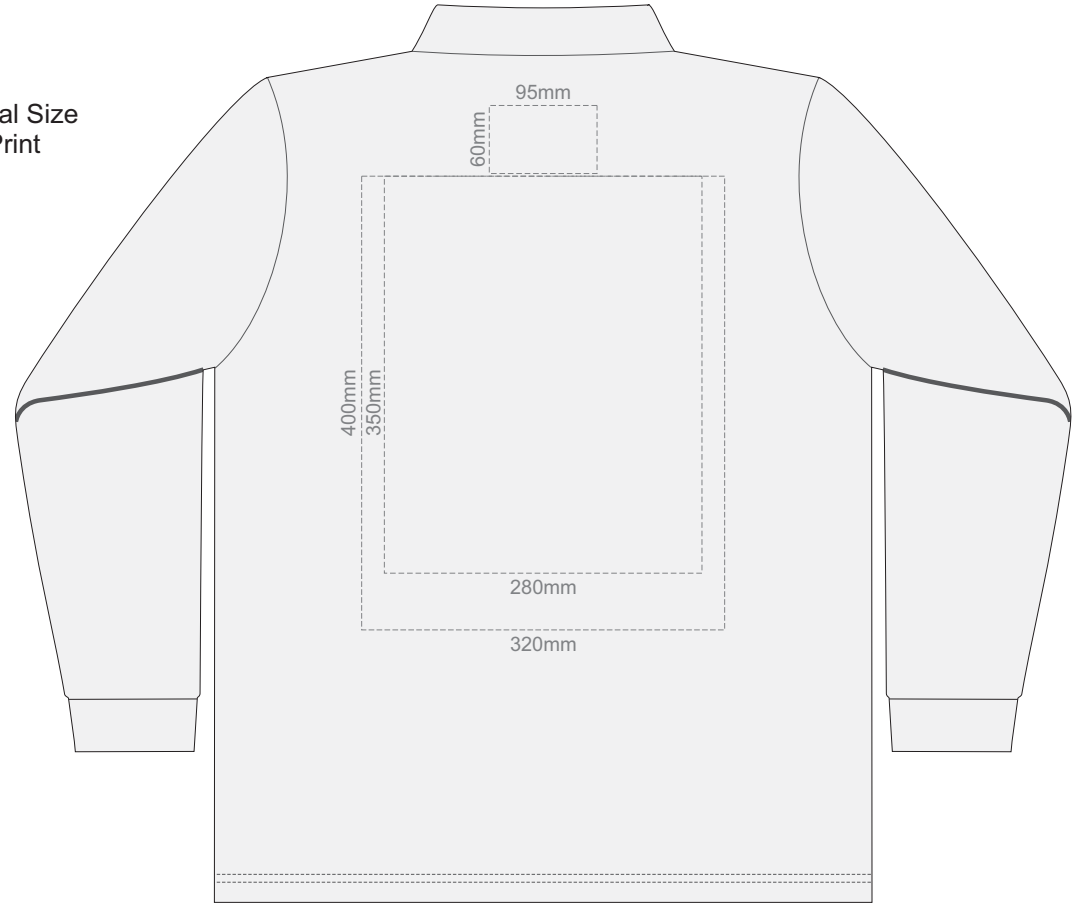

BACK MENS PERFECT LSL
EXTRA LARGE