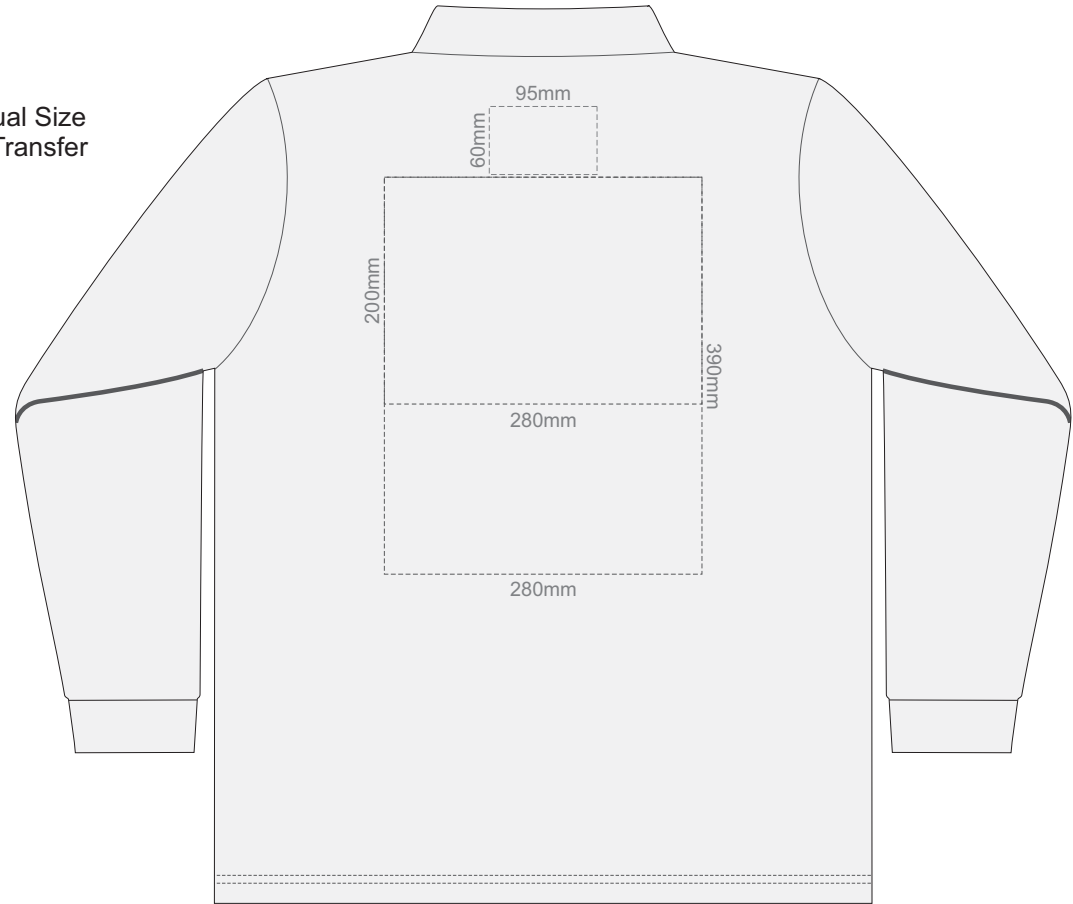

15% of Actual Size  
Colourflex Transfer

FRONT MENS PERFECT LSL  
MEDIUM

BACK MENS PERFECT LSL  
MEDIUM

FRONT MENS PERFECT LSL  
LARGE

15% of Actual Size  
Colourflex Transfer

BACK MENS PERFECT LSL  
LARGE

FRONT MENS PERFECT LSL  
EXTRA LARGE

15% of Actual Size  
Colourflex Transfer

BACK MENS PERFECT LSL  
EXTRA LARGE

15% of Actual Size  
Colourflex Transfer

FRONT MENS PERFECT LSL  
XXL

BACK MENS PERFECT LSL  
XXL