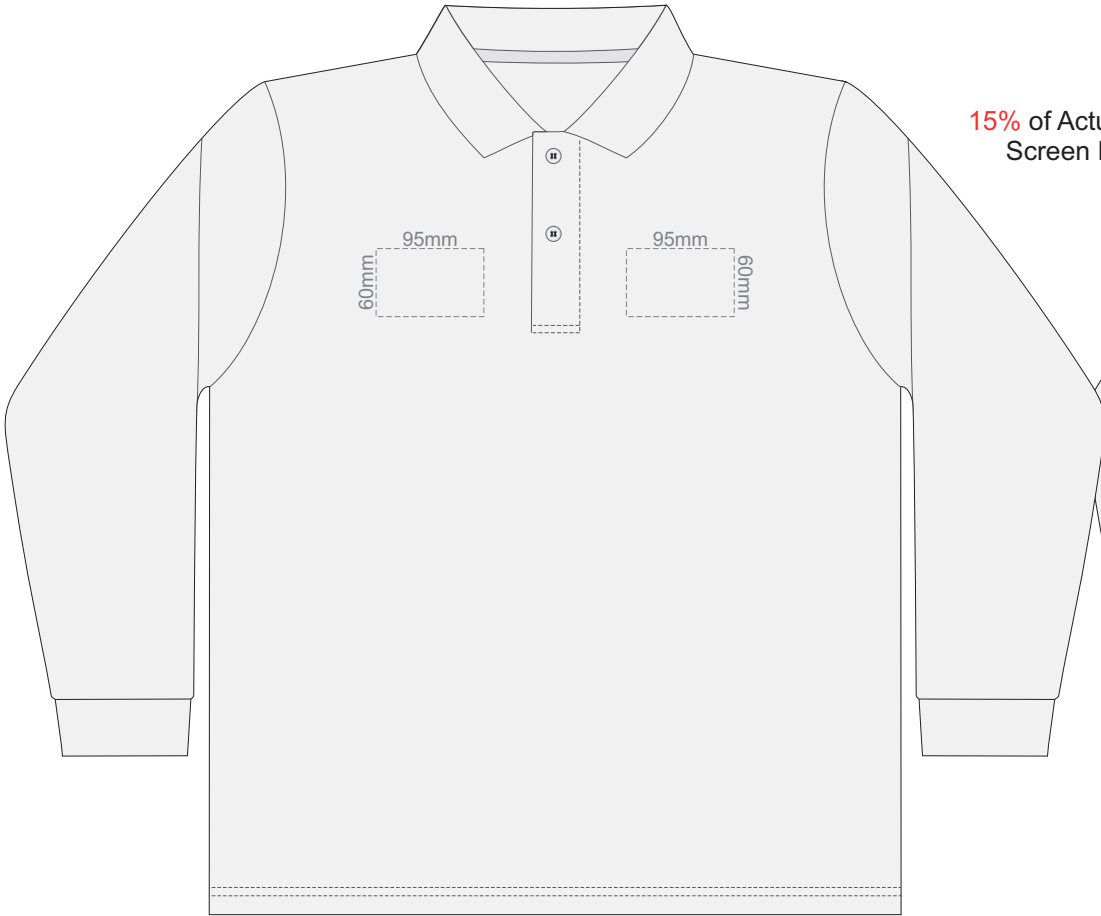

FRONT MENS PERFECT LSL  
SMALL

15% of Actual Size  
Screen Print

BACK MENS PERFECT LSL  
SMALL

**FRONT MENS PERFECT LSL  
MEDIUM**

15% of Actual Size  
Screen Print

**BACK MENS PERFECT LSL  
MEDIUM**

FRONT MENS PERFECT LSL  
LARGE

15% of Actual Size  
Screen Print

BACK MENS PERFECT LSL  
LARGE

15% of Actual Size  
Screen Print

FRONT MENS PERFECT LSL  
EXTRA LARGE

BACK MENS PERFECT LSL  
EXTRA LARGE

15% of Actual Size  
Screen Print

FRONT MENS PERFECT LSL  
XXL