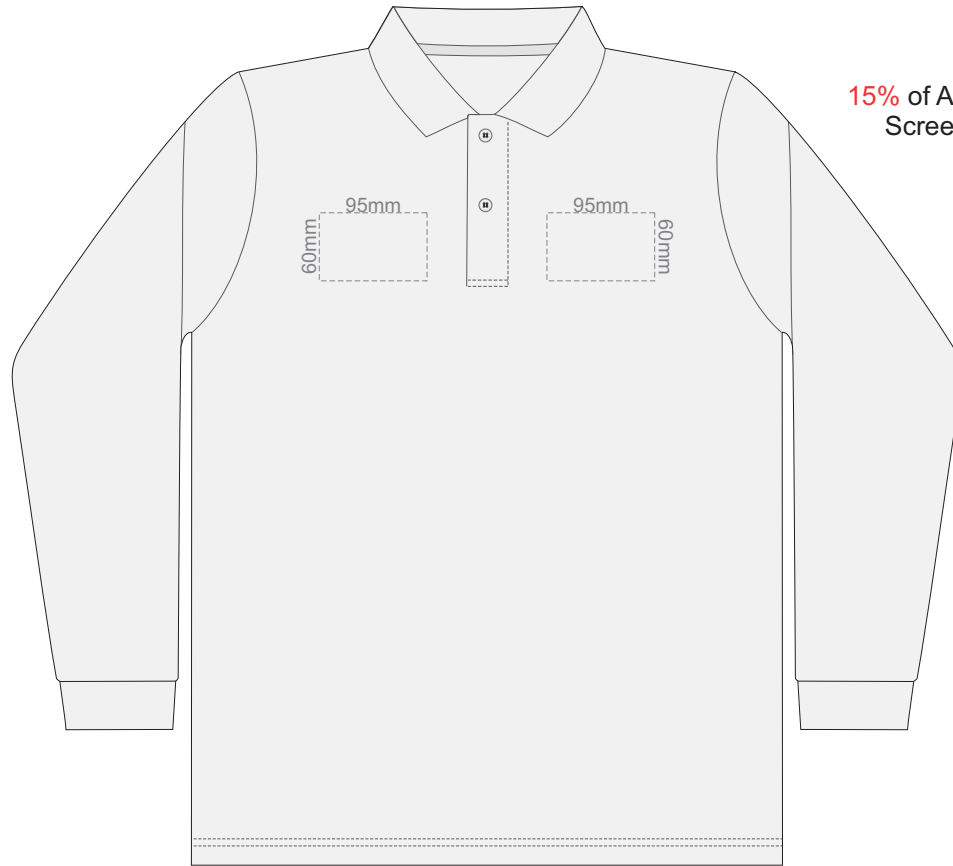

**FRONT MENS PERFECT LSL
MEDIUM**

15% of Actual Size
Screen Print