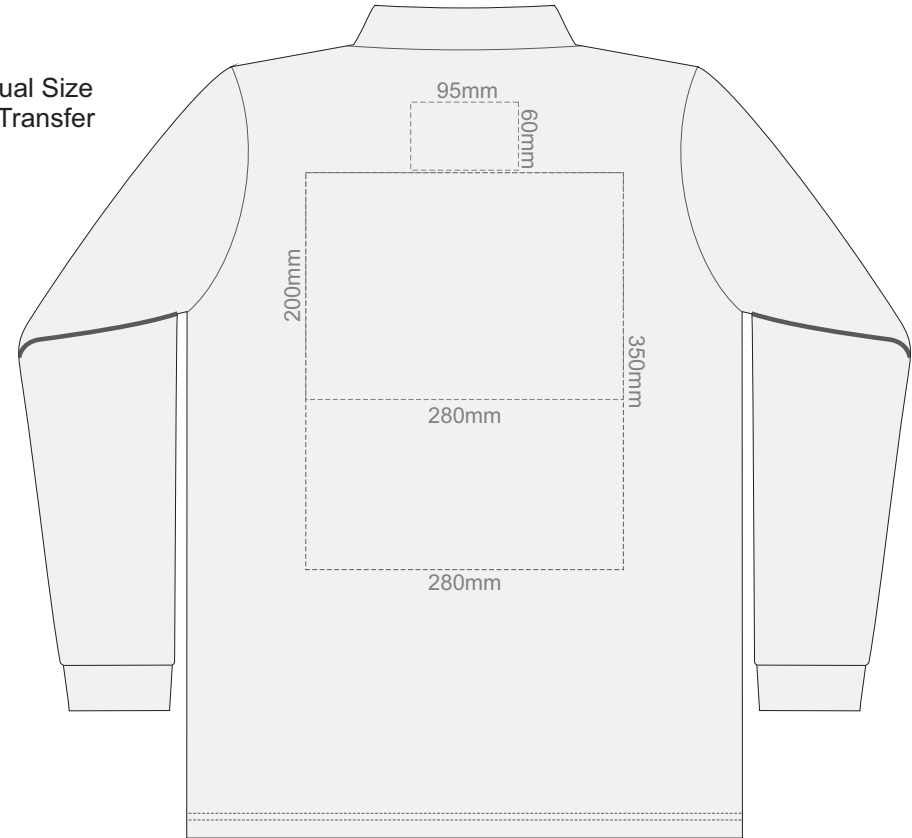

15% of Actual Size  
Screen Print

BACK MENS PERFECT LSL  
LARGE

15% of Actual Size  
Screen Print

FRONT MENS PERFECT LSL  
EXTRA LARGE

BACK MENS PERFECT LSL  
EXTRA LARGE

15% of Actual Size  
Screen Print

FRONT MENS PERFECT LSL  
XXL

BACK MENS PERFECT LSL  
XXL

15% of Actual Size  
Screen Print

FRONT MENS PERFECT LSL  
3XL

BACK MENS PERFECT LSL  
3XL

15% of Actual Size  
Colourflex Transfer

FRONT MENS PERFECT LSL  
SMALL

BACK MENS PERFECT LSL  
SMALL

15% of Actual Size  
Colourflex Transfer

FRONT MENS PERFECT LSL  
MEDIUM

BACK MENS PERFECT LSL  
MEDIUM

FRONT MENS PERFECT LSL  
LARGE

15% of Actual Size  
Colourflex Transfer

BACK MENS PERFECT LSL  
LARGE