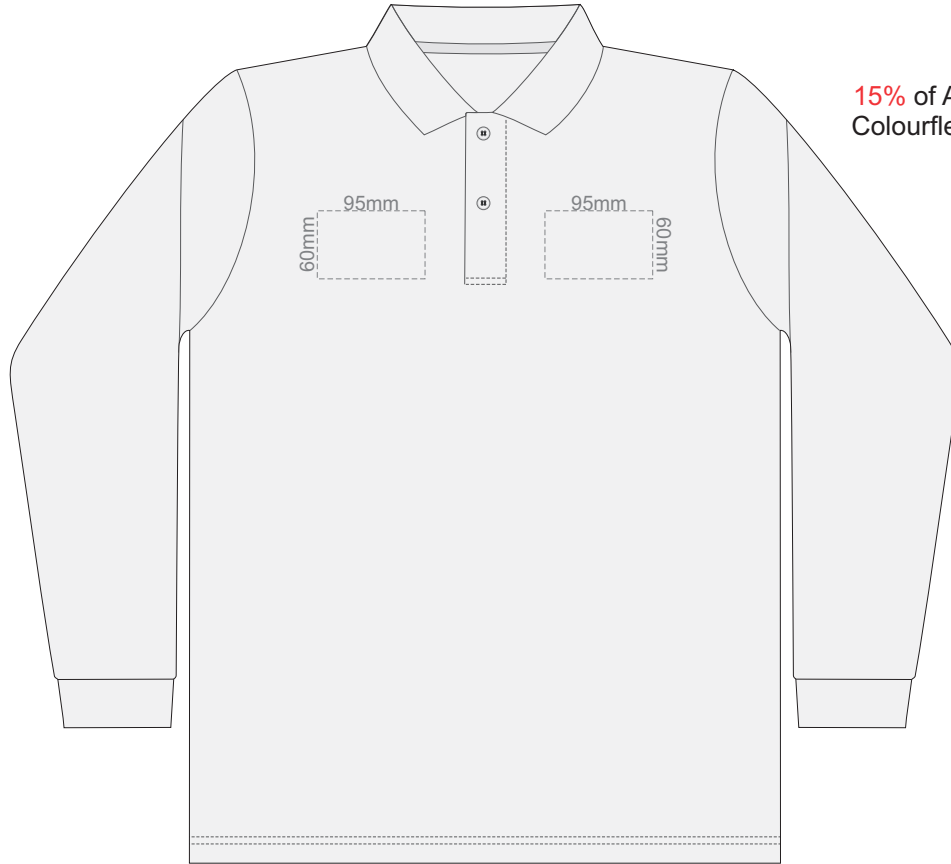

15% of Actual Size  
Screen Print

BACK MENS PERFECT LSL  
LARGE

15% of Actual Size  
Screen Print

FRONT MENS PERFECT LSL  
EXTRA LARGE

BACK MENS PERFECT LSL  
EXTRA LARGE

15% of Actual Size  
Screen Print

FRONT MENS PERFECT LSL  
XXL

BACK MENS PERFECT LSL  
XXL

15% of Actual Size  
Screen Print

FRONT MENS PERFECT LSL  
3XL

BACK MENS PERFECT LSL  
3XL

15% of Actual Size  
Colourflex Transfer

FRONT MENS PERFECT LSL  
SMALL

BACK MENS PERFECT LSL  
SMALL

15% of Actual Size  
Colourflex Transfer

FRONT MENS PERFECT LSL  
MEDIUM

BACK MENS PERFECT LSL  
MEDIUM

FRONT MENS PERFECT LSL  
LARGE

15% of Actual Size  
Colourflex Transfer

BACK MENS PERFECT LSL  
LARGE