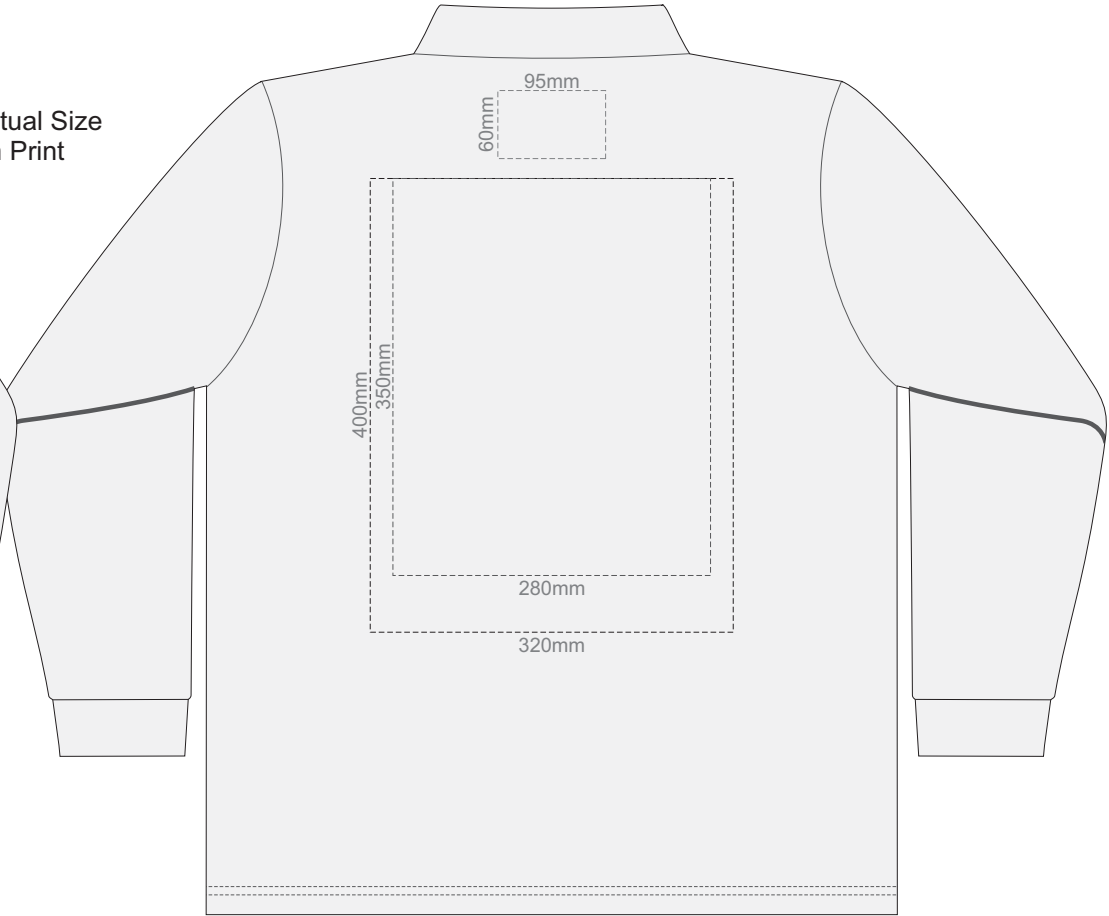

BACK MENS PERFECT LSL
XXL