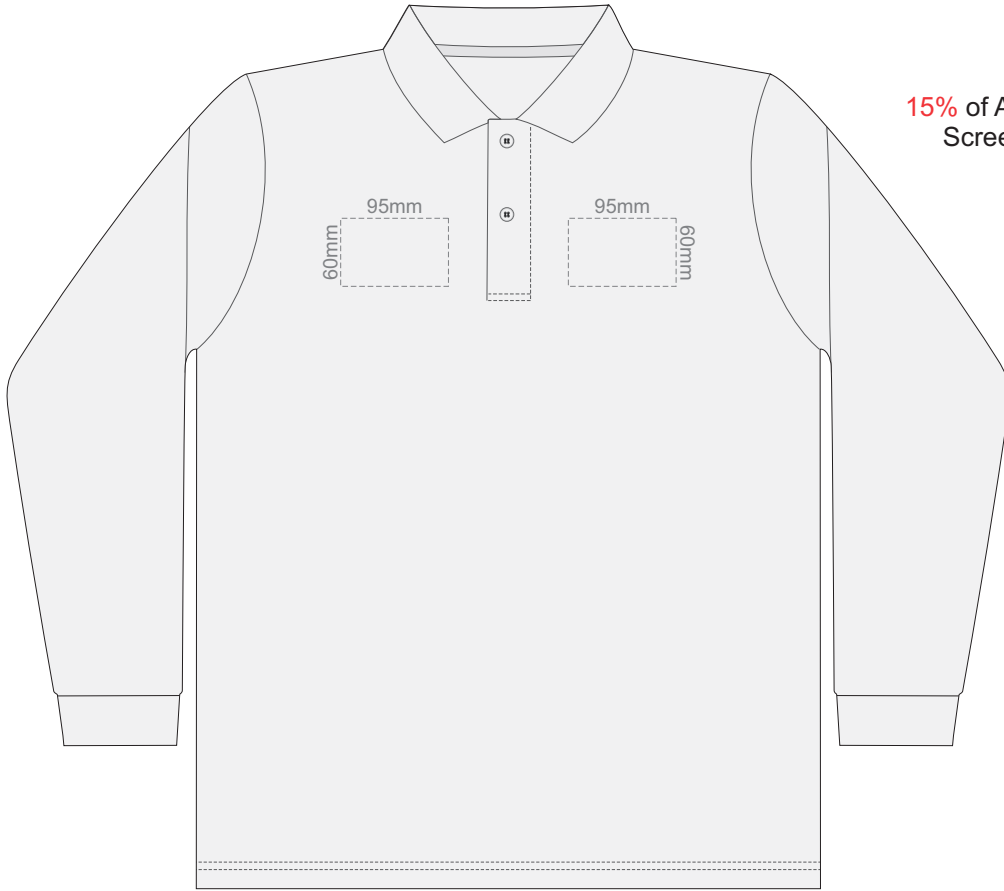

FRONT MENS PERFECT LSL  
SMALL

15% of Actual Size  
Screen Print

BACK MENS PERFECT LSL  
SMALL

**FRONT MENS PERFECT LSL  
MEDIUM**

15% of Actual Size  
Screen Print

**BACK MENS PERFECT LSL  
MEDIUM**

FRONT MENS PERFECT LSL  
LARGE

15% of Actual Size  
Screen Print

BACK MENS PERFECT LSL  
LARGE

15% of Actual Size  
Screen Print

FRONT MENS PERFECT LSL  
EXTRA LARGE

BACK MENS PERFECT LSL  
EXTRA LARGE

15% of Actual Size  
Screen Print

FRONT MENS PERFECT LSL  
XXL