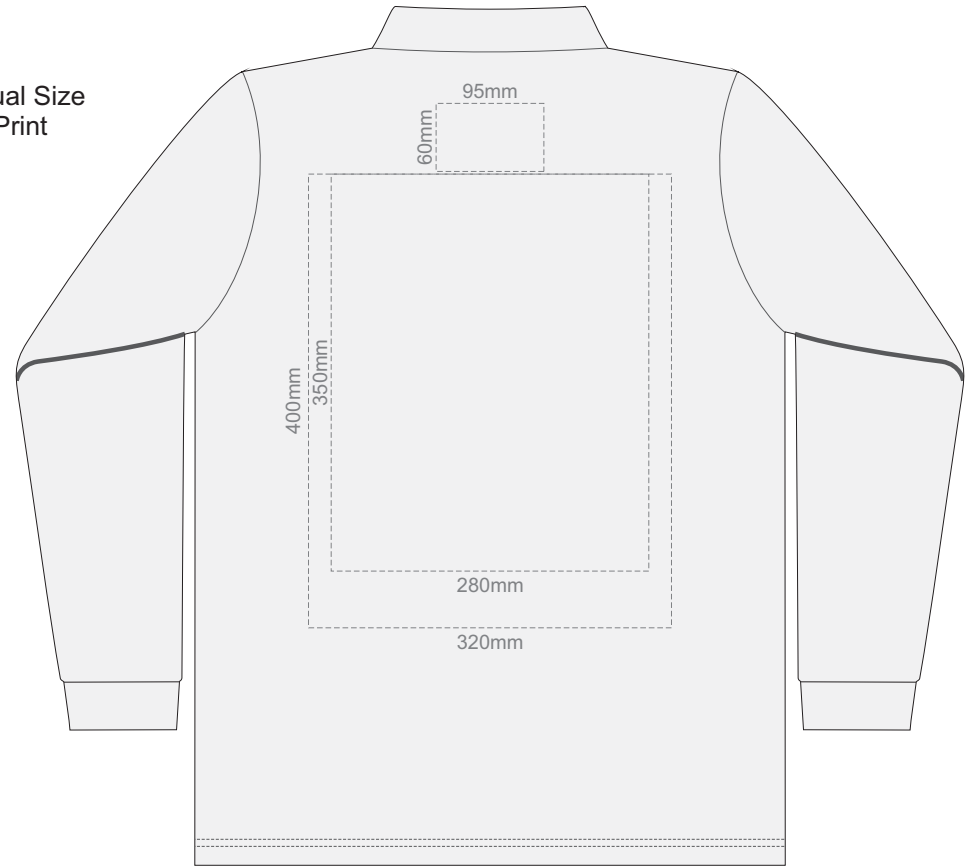

**BACK MENS PERFECT LSL
MEDIUM**