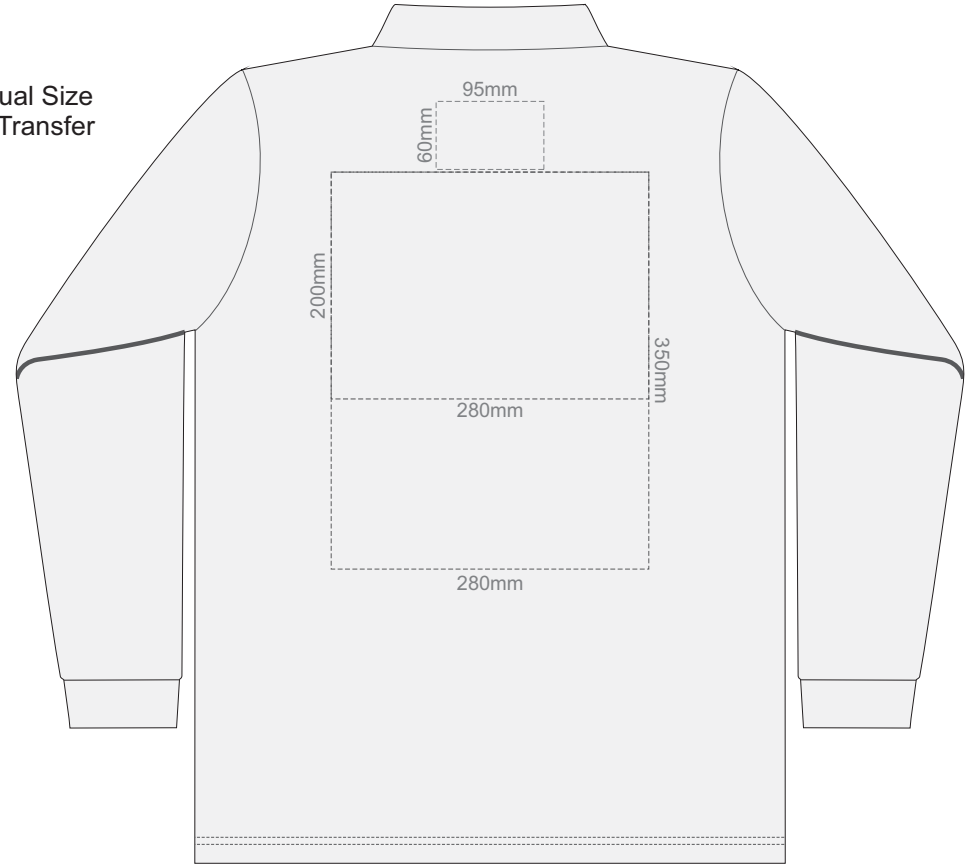

BACK MENS PERFECT LSL
MEDIUM