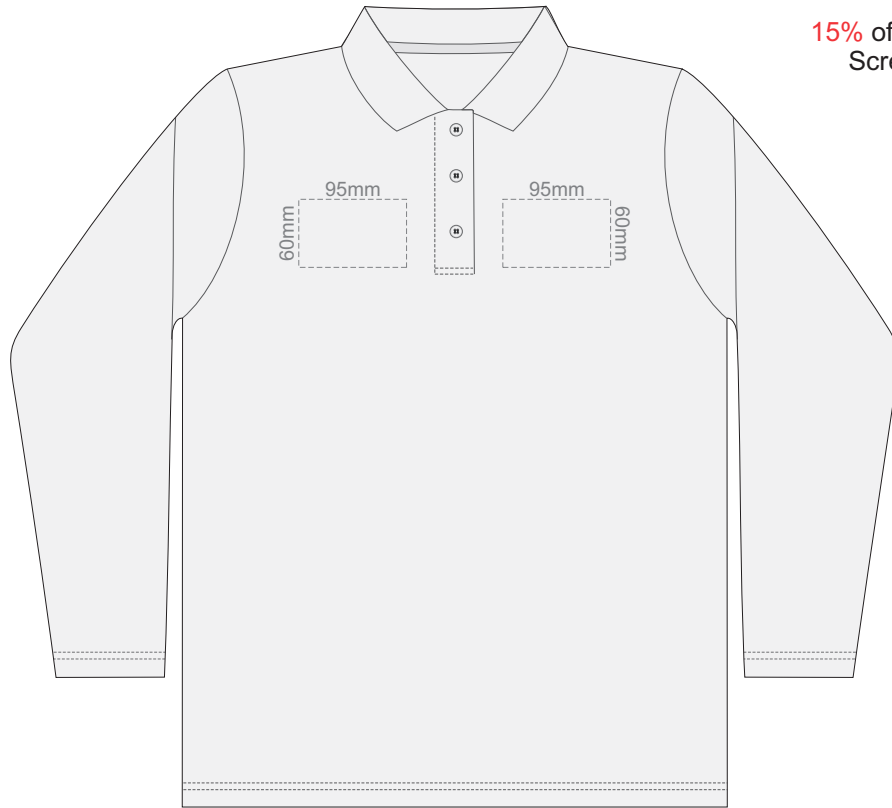

15% of Actual Size
Screen Print

**FRONT WOMENS PERFECT LSL
LARGE**