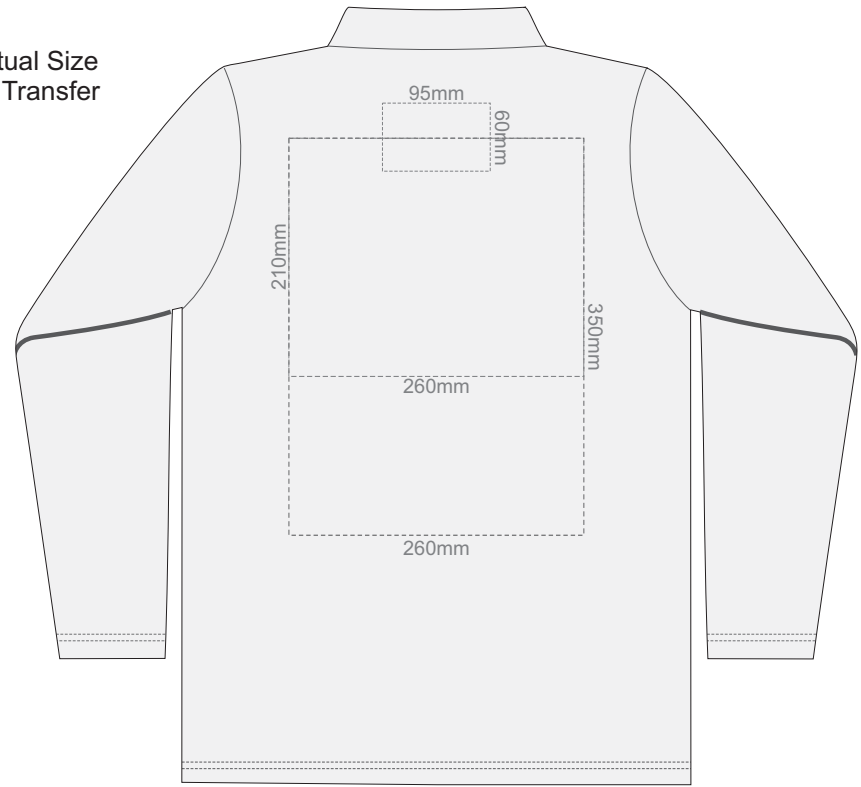

**BACK WOMENS PERFECT LSL
MEDIUM**