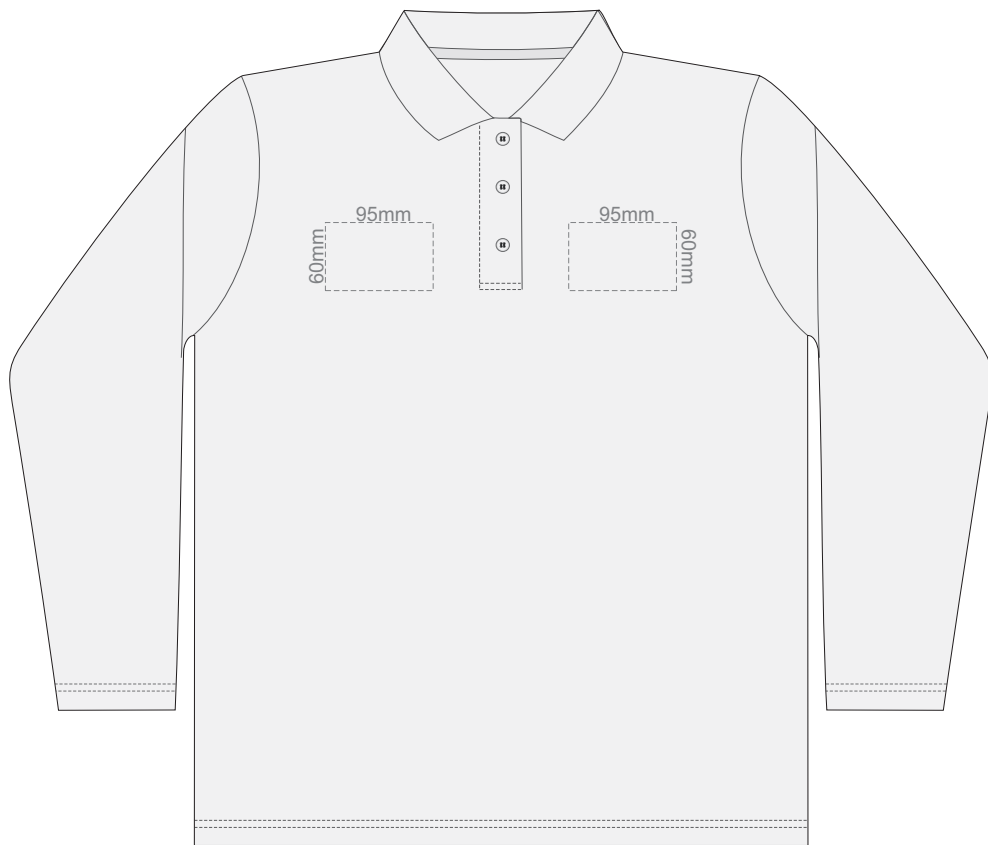

**FRONT WOMENS PERFECT LSL
XXL**