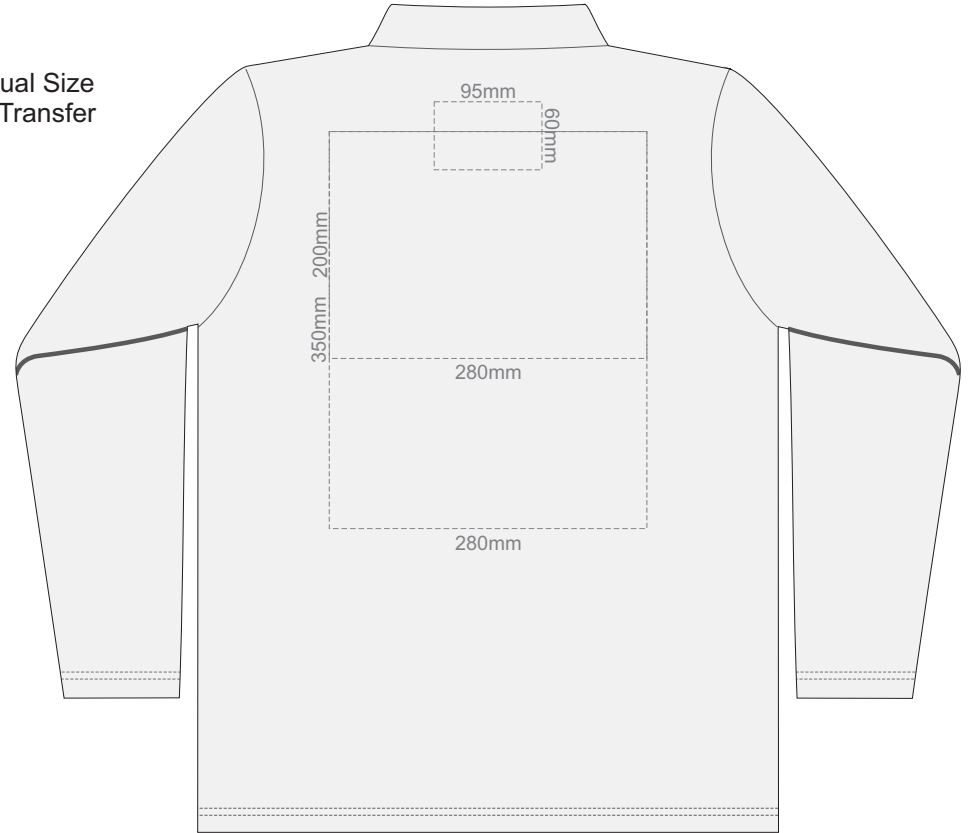

**BACK WOMENS PERFECT LSL
XXL**

15% of Actual Size
Colourflex Transfer

**FRONT WOMENS PERFECT LSL
SMALL**

**BACK WOMENS PERFECT LSL
SMALL**

15% of Actual Size
Colourflex Transfer

**FRONT WOMENS PERFECT LSL
MEDIUM**

**BACK WOMENS PERFECT LSL
MEDIUM**

15% of Actual Size
Colourflex Transfer

**FRONT WOMENS PERFECT LSL
LARGE**

**BACK WOMENS PERFECT LSL
LARGE**

15% of Actual Size
Colourflex Transfer

**FRONT WOMENS PERFECT LSL
EXTRA LARGE**

**BACK WOMENS PERFECT LSL
EXTRA LARGE**

15% of Actual Size
Colourflex Transfer

**FRONT WOMENS PERFECT LSL
XXL**

**BACK WOMENS PERFECT LSL
XXL**

15% of Actual Size
Embroidery

**FRONT WOMENS PERFECT LSL
SMALL**