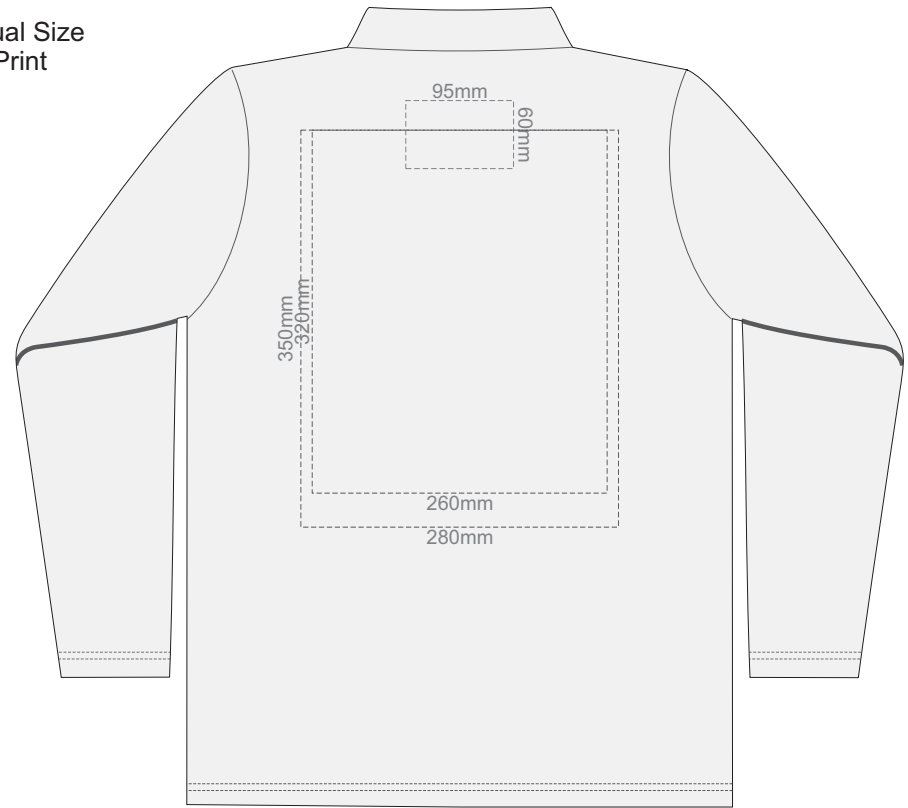

**BACK WOMENS PERFECT LSL
LARGE**