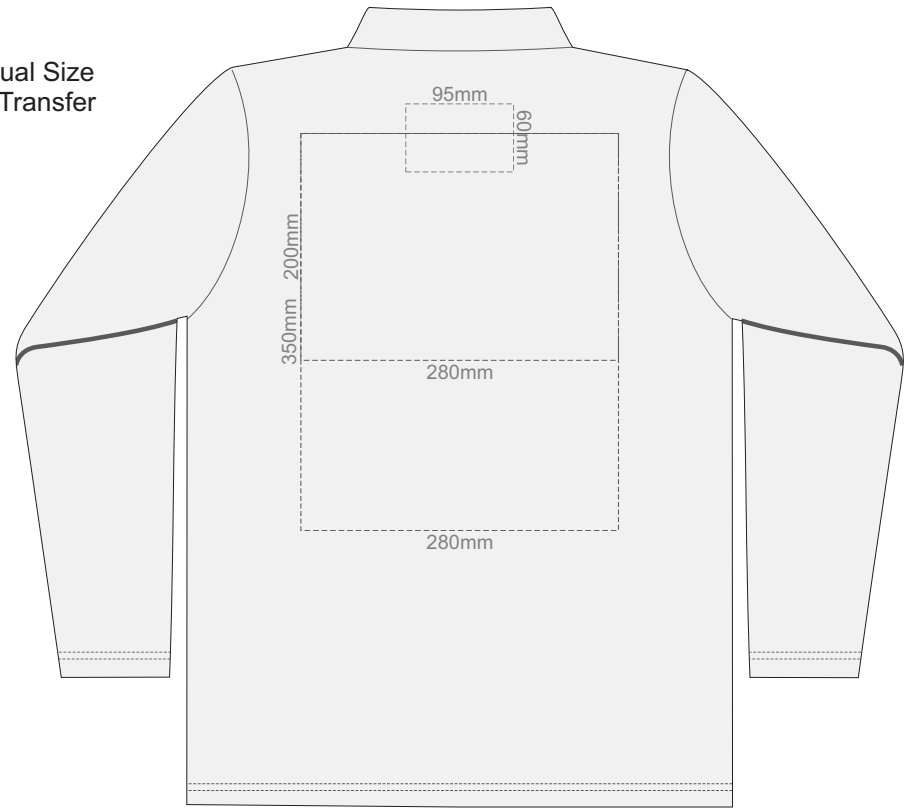

**BACK WOMENS PERFECT LSL
LARGE**