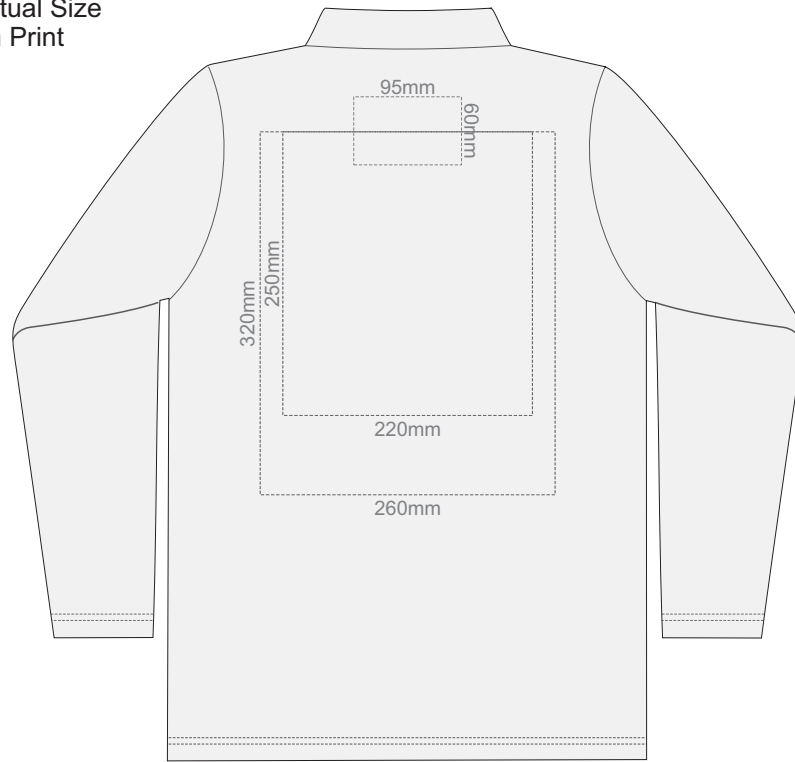

**BACK WOMENS PERFECT LSL
SMALL**