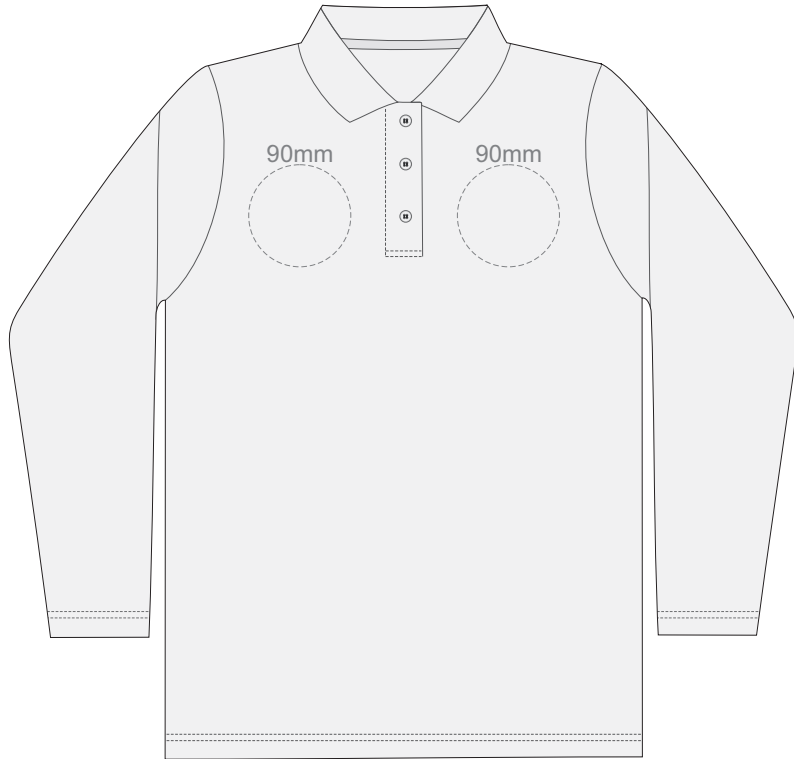

**BACK WOMENS PERFECT LSL
MEDIUM**

15% of Actual Size
Colourflex Transfer

**FRONT WOMENS PERFECT LSL
LARGE**

**BACK WOMENS PERFECT LSL
LARGE**

15% of Actual Size
Colourflex Transfer

**FRONT WOMENS PERFECT LSL
EXTRA LARGE**

**BACK WOMENS PERFECT LSL
EXTRA LARGE**

15% of Actual Size
Colourflex Transfer

**FRONT WOMENS PERFECT LSL
XXL**

**BACK WOMENS PERFECT LSL
XXL**

15% of Actual Size
Embroidery

**FRONT WOMENS PERFECT LSL
SMALL**

15% of Actual Size
Embroidery

**FRONT WOMENS PERFECT LSL
MEDIUM**

15% of Actual Size
Embroidery

**FRONT WOMENS PERFECT LSL
LARGE**

15% of Actual Size
Embroidery

**FRONT WOMENS PERFECT LSL
EXTRA LARGE**

15% of Actual Size
Embroidery