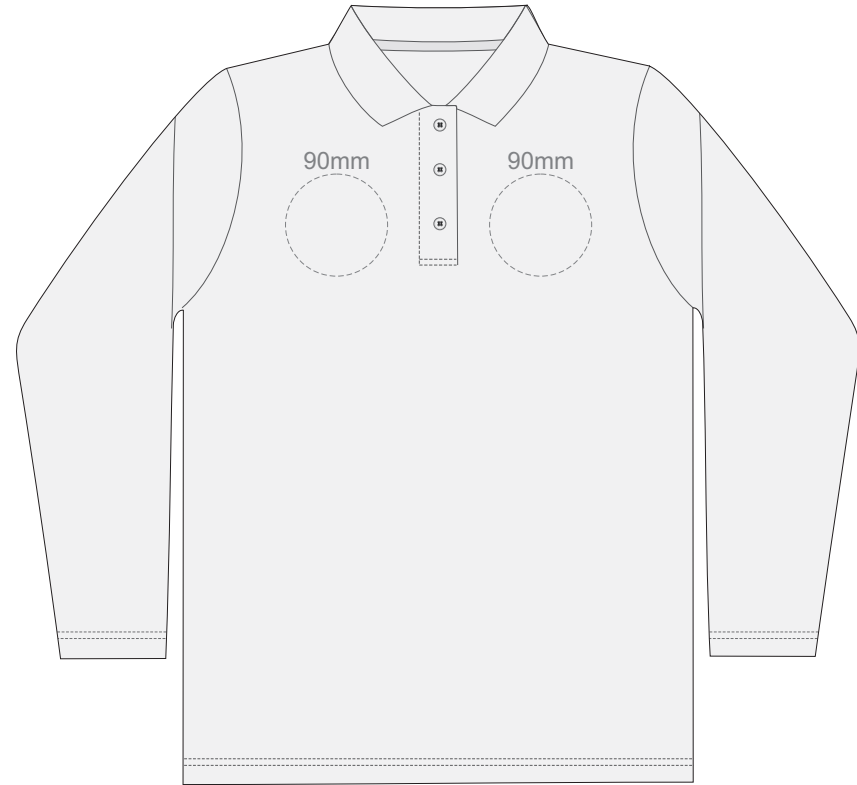

**FRONT WOMENS PERFECT LSL
MEDIUM**