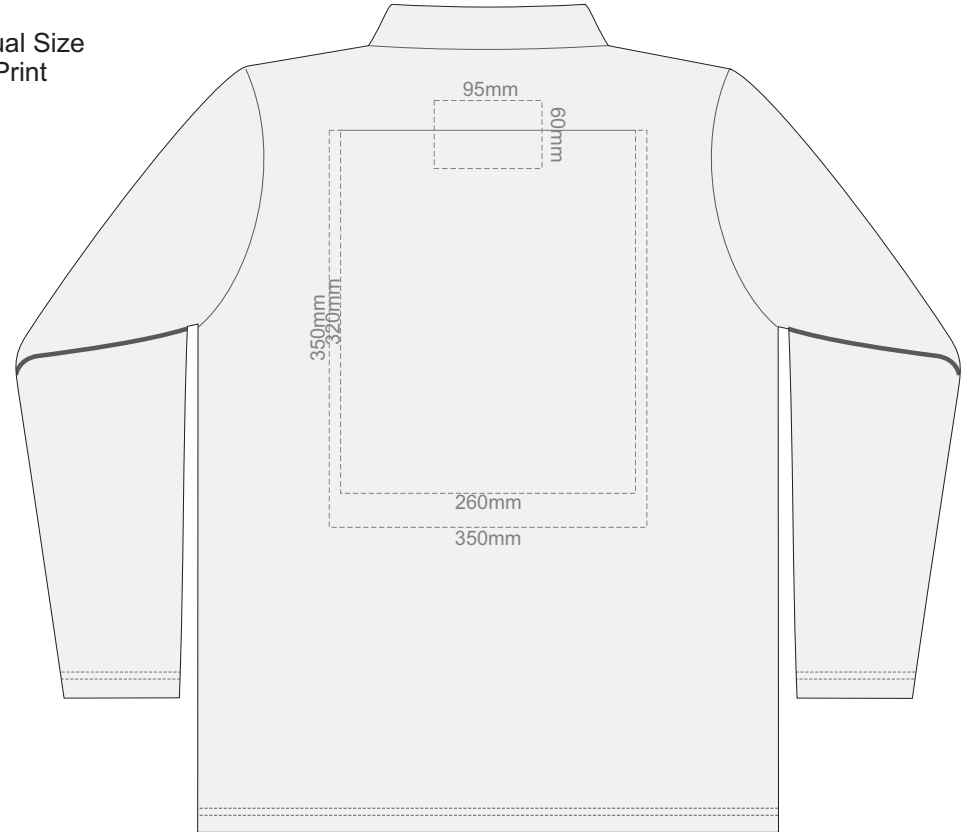

**BACK WOMENS PERFECT LSL
EXTRA LARGE**