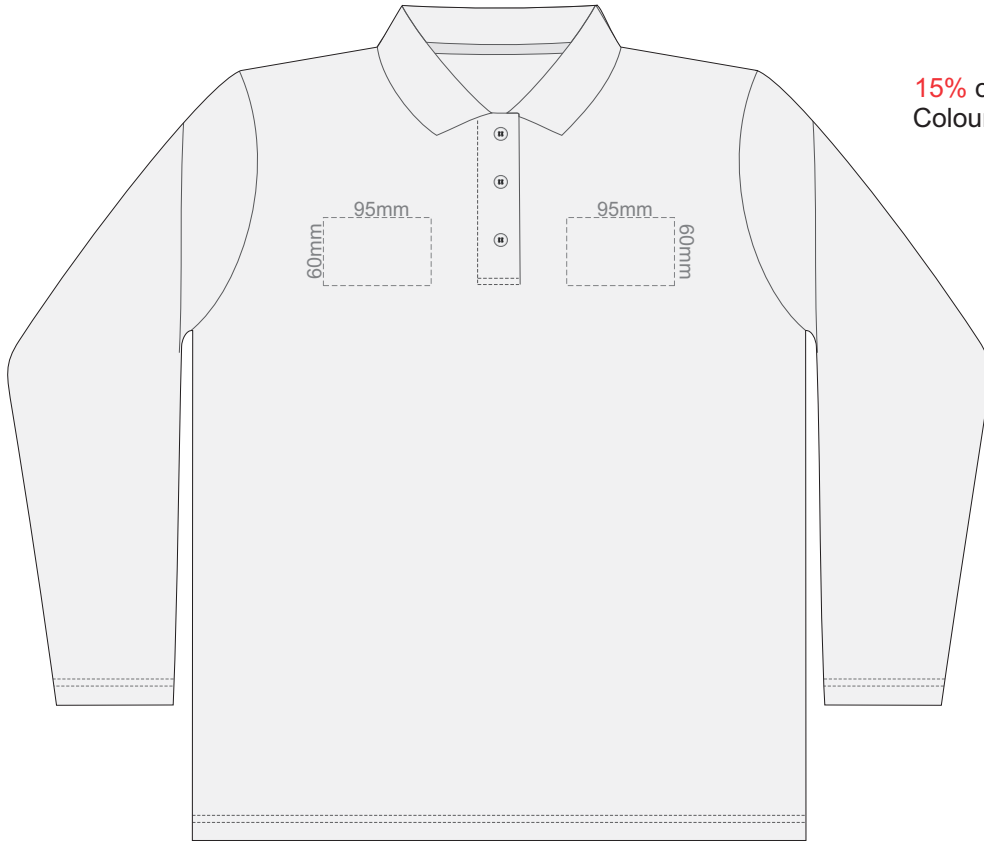

**FRONT WOMENS PERFECT LSL
XXL**

15% of Actual Size
Colourflex Transfer