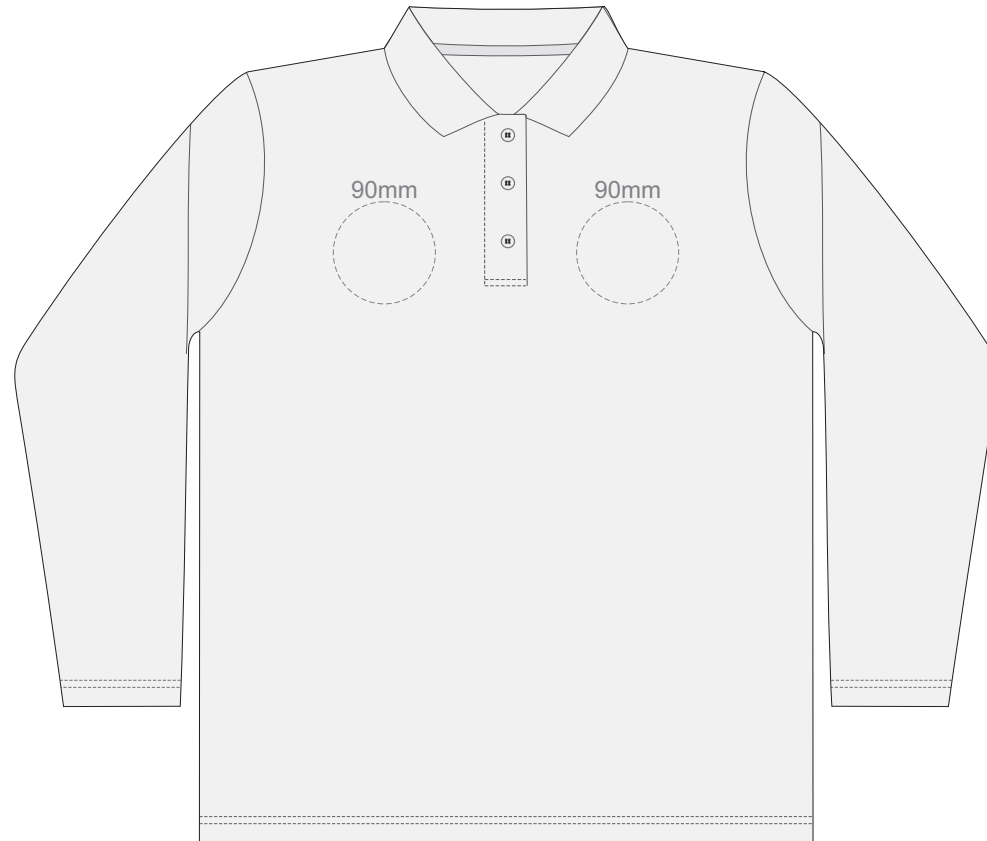

**BACK WOMENS PERFECT LSL
EXTRA LARGE**

15% of Actual Size
Colourflex Transfer

**FRONT WOMENS PERFECT LSL
XXL**

**BACK WOMENS PERFECT LSL
XXL**

15% of Actual Size
Embroidery

**FRONT WOMENS PERFECT LSL
SMALL**

15% of Actual Size
Embroidery

**FRONT WOMENS PERFECT LSL
MEDIUM**

15% of Actual Size
Embroidery

**FRONT WOMENS PERFECT LSL
LARGE**

15% of Actual Size
Embroidery

**FRONT WOMENS PERFECT LSL
EXTRA LARGE**

15% of Actual Size
Embroidery