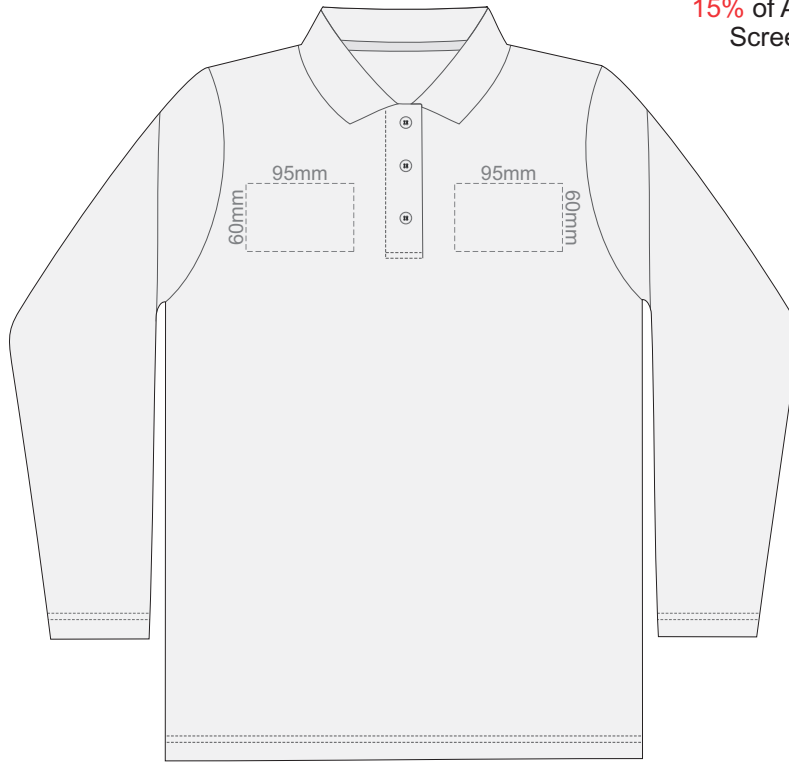

15% of Actual Size
Screen Print

**FRONT WOMENS PERFECT LSL
SMALL**