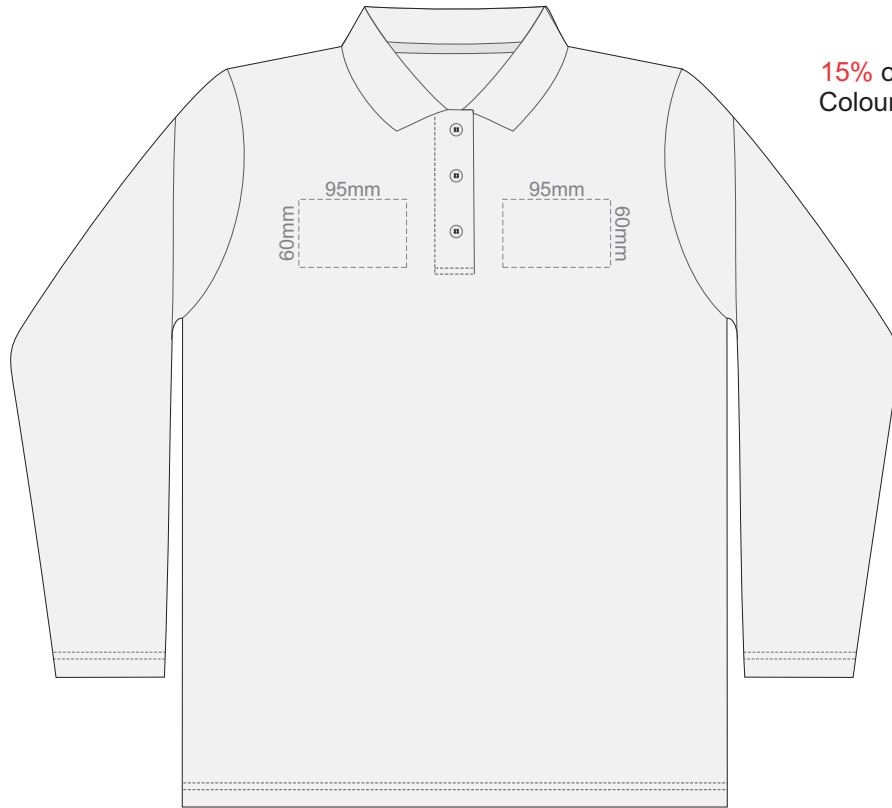

15% of Actual Size
Colourflex Transfer

**FRONT WOMENS PERFECT LSL
LARGE**