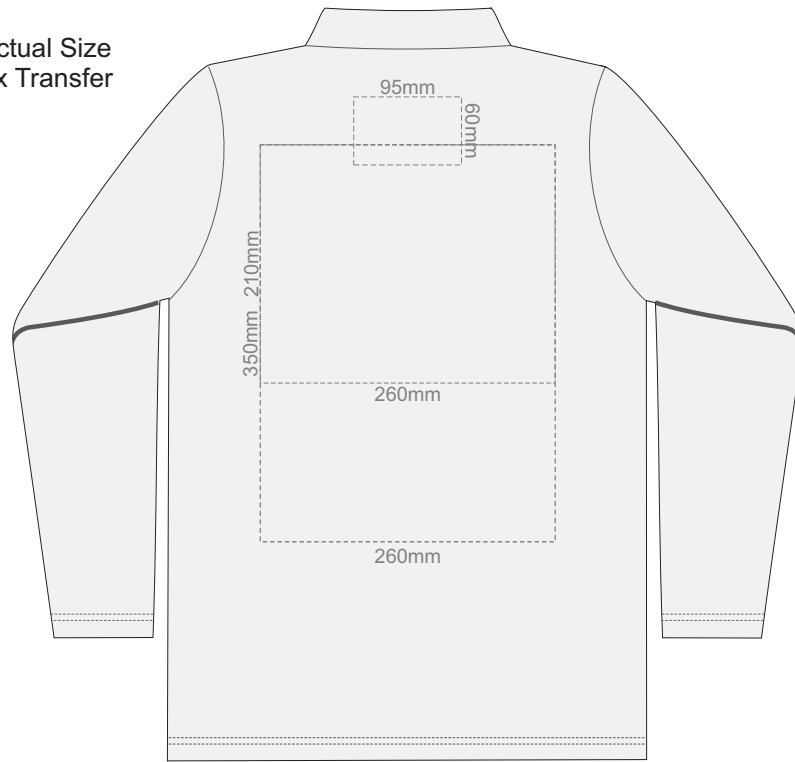

**BACK WOMENS PERFECT LSL
SMALL**