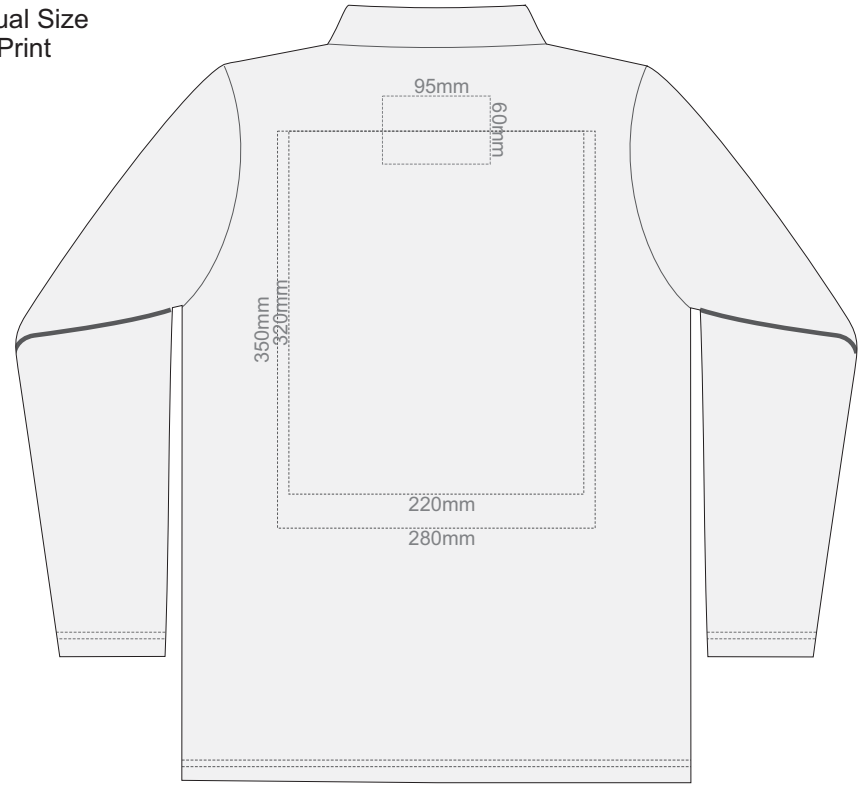

**BACK WOMENS PERFECT LSL
MEDIUM**