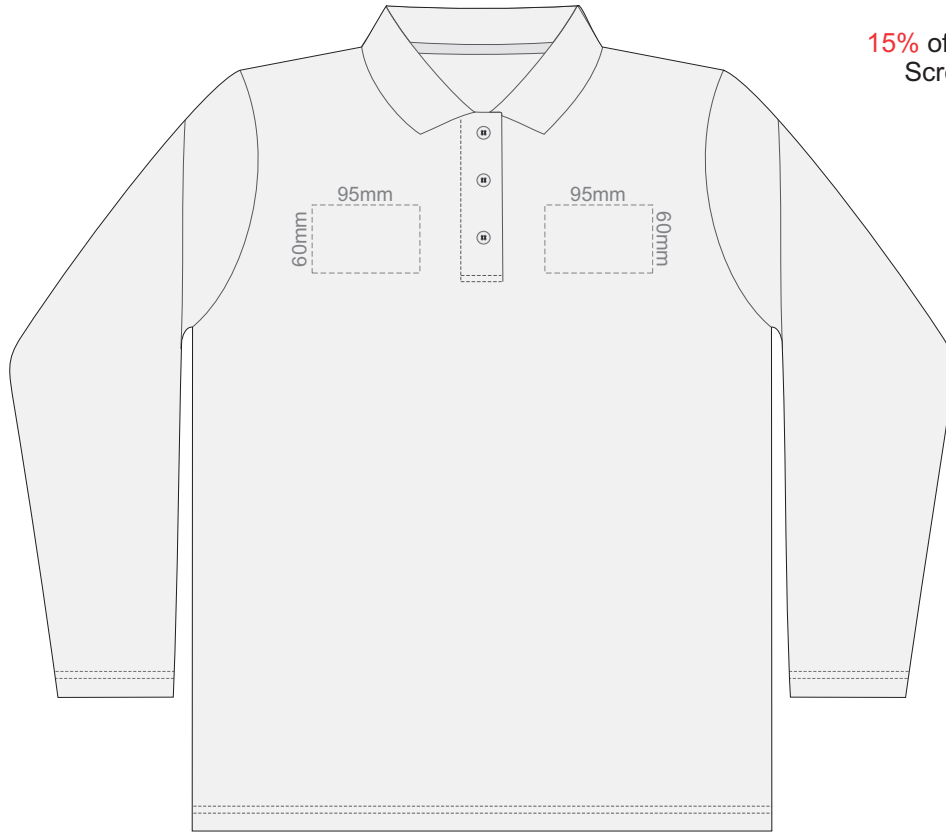

15% of Actual Size
Screen Print

**FRONT WOMENS PERFECT LSL
EXTRA LARGE**