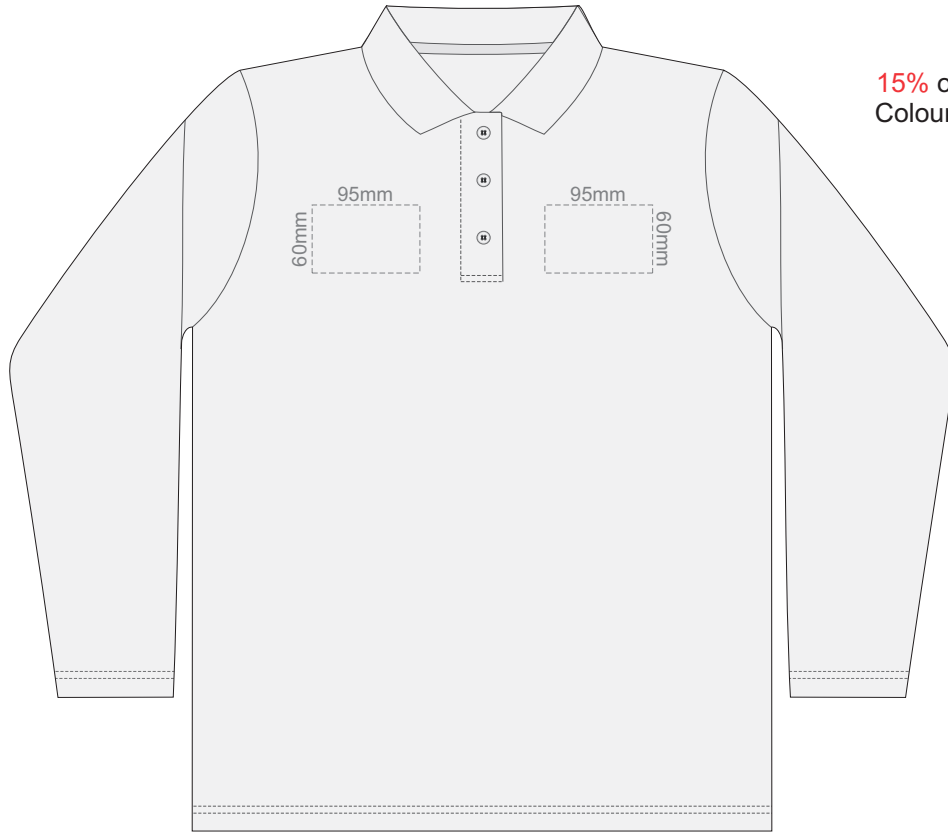

**BACK WOMENS PERFECT LSL
XXL**

15% of Actual Size
Colourflex Transfer

**FRONT WOMENS PERFECT LSL
SMALL**

**BACK WOMENS PERFECT LSL
SMALL**

15% of Actual Size
Colourflex Transfer

**FRONT WOMENS PERFECT LSL
MEDIUM**

**BACK WOMENS PERFECT LSL
MEDIUM**

15% of Actual Size
Colourflex Transfer

**FRONT WOMENS PERFECT LSL
LARGE**

**BACK WOMENS PERFECT LSL
LARGE**

15% of Actual Size
Colourflex Transfer

**FRONT WOMENS PERFECT LSL
EXTRA LARGE**