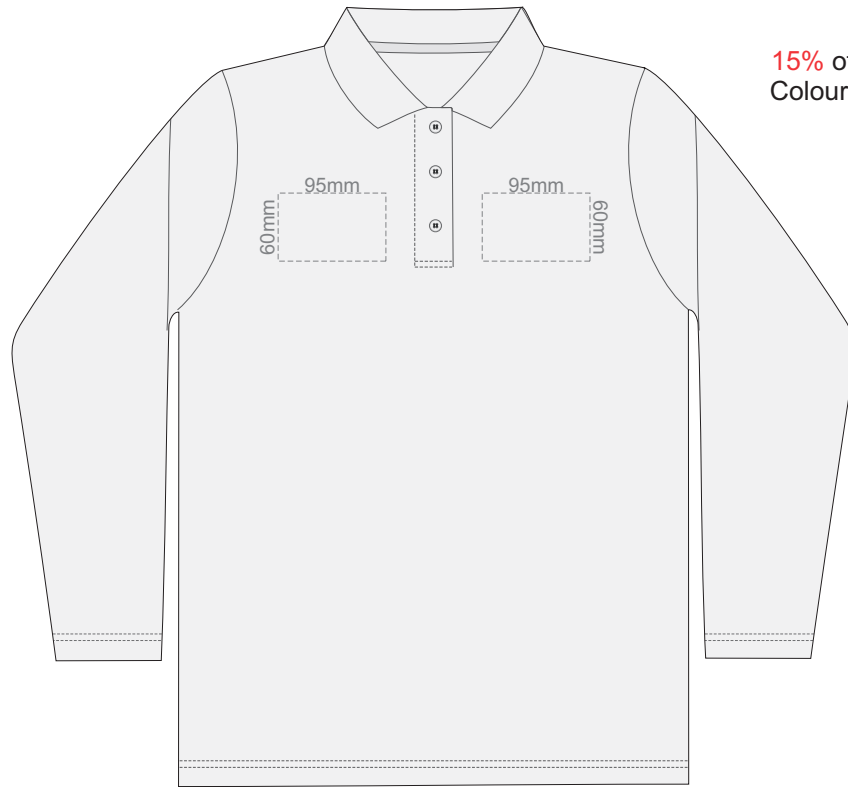

**FRONT WOMENS PERFECT LSL
LARGE**

**BACK WOMENS PERFECT LSL
LARGE**

15% of Actual Size
Screen Print

**FRONT WOMENS PERFECT LSL
EXTRA LARGE**

**BACK WOMENS PERFECT LSL
EXTRA LARGE**

**FRONT WOMENS PERFECT LSL
XXL**

**BACK WOMENS PERFECT LSL
XXL**

15% of Actual Size
Colourflex Transfer

**FRONT WOMENS PERFECT LSL
SMALL**

**BACK WOMENS PERFECT LSL
SMALL**

15% of Actual Size
Colourflex Transfer

**FRONT WOMENS PERFECT LSL
MEDIUM**

**BACK WOMENS PERFECT LSL
MEDIUM**

15% of Actual Size
Colourflex Transfer

**FRONT WOMENS PERFECT LSL
LARGE**

**BACK WOMENS PERFECT LSL
LARGE**

15% of Actual Size
Colourflex Transfer

**FRONT WOMENS PERFECT LSL
EXTRA LARGE**