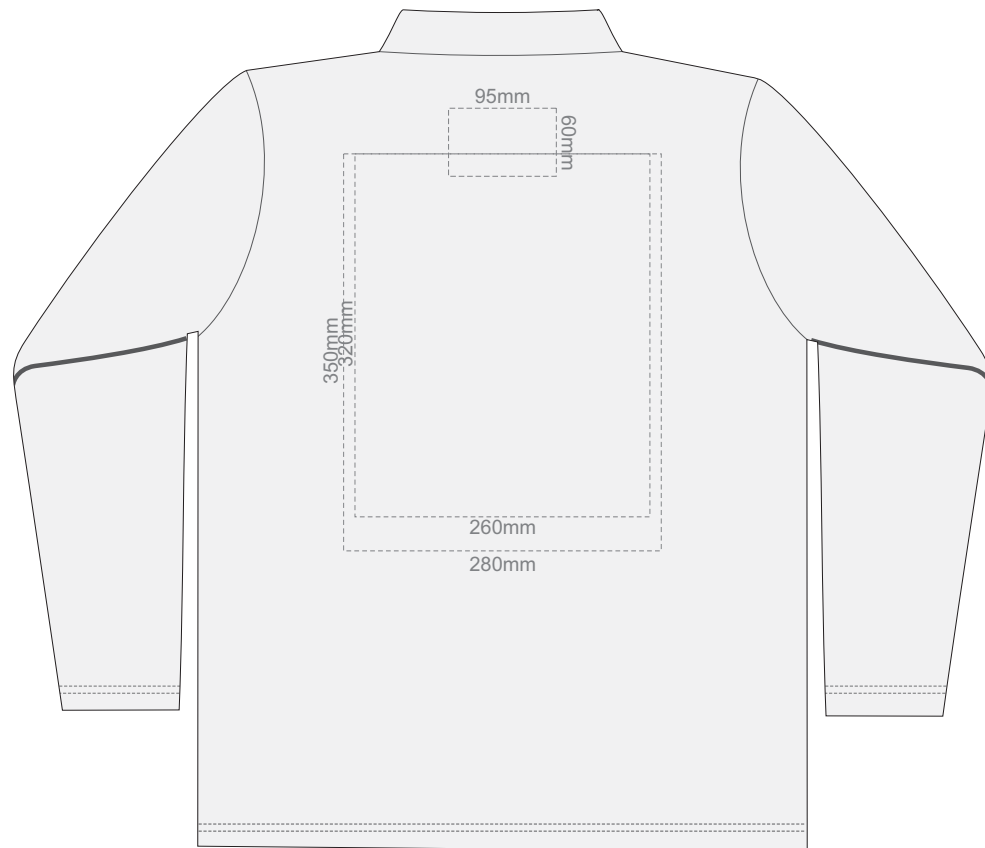

**BACK WOMENS PERFECT LSL
XXL**