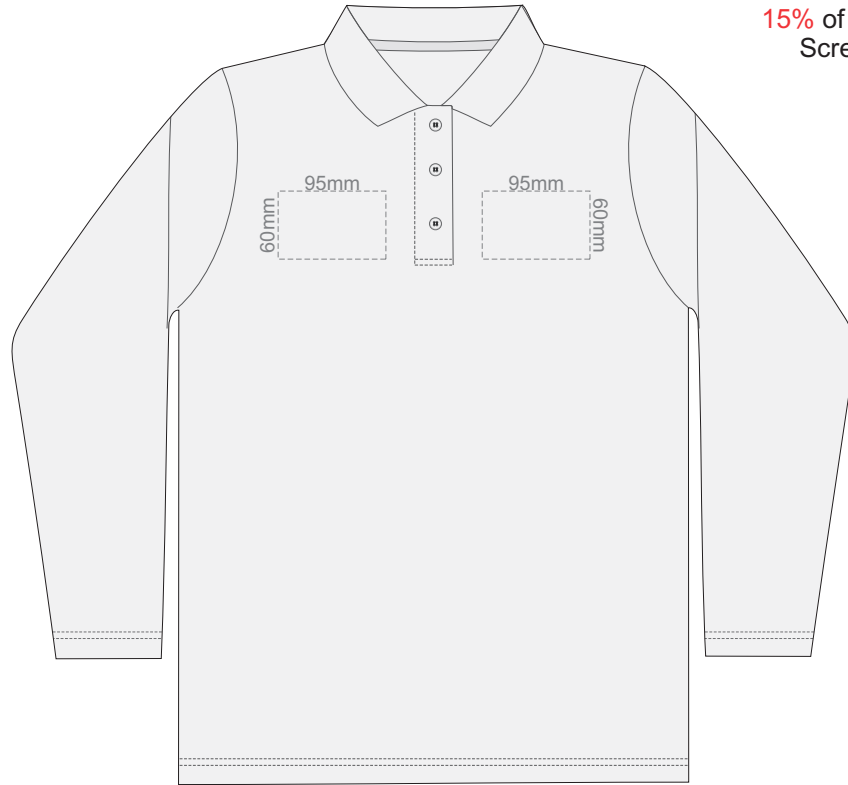

15% of Actual Size
Screen Print

**FRONT WOMENS PERFECT LSL
MEDIUM**