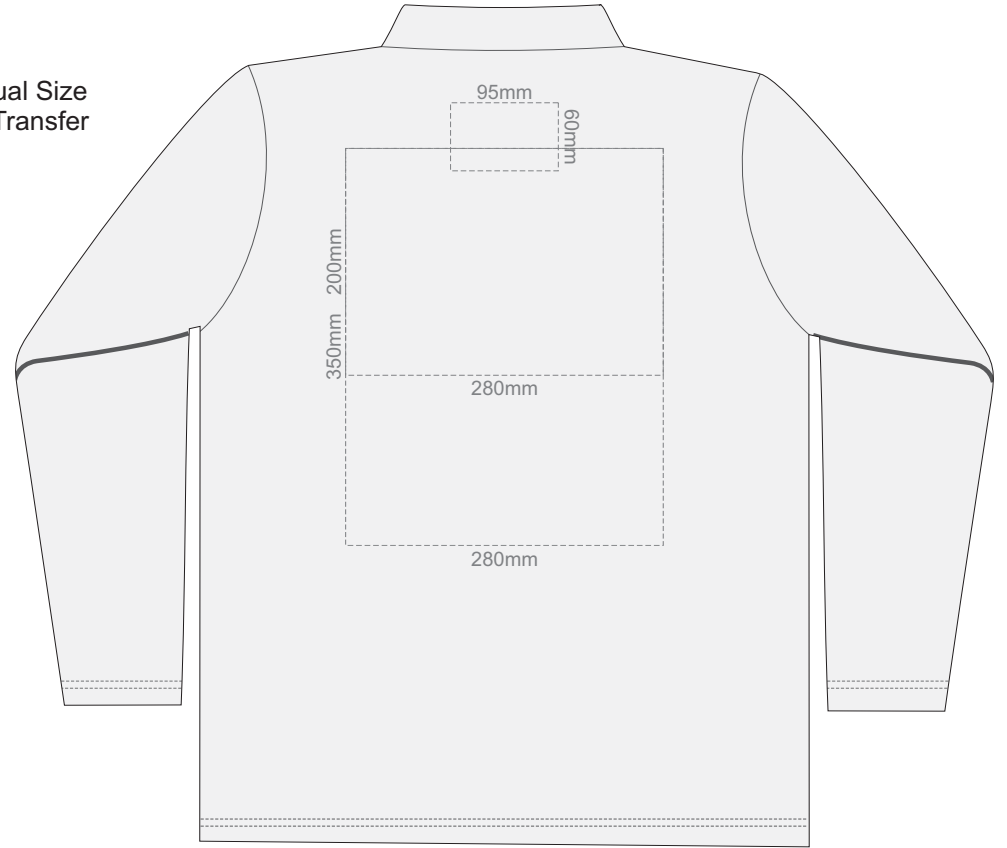

**BACK WOMENS PERFECT LSL
XXL**

15% of Actual Size
Colourflex Transfer

**FRONT WOMENS PERFECT LSL
SMALL**

**BACK WOMENS PERFECT LSL
SMALL**

15% of Actual Size
Colourflex Transfer

**FRONT WOMENS PERFECT LSL
MEDIUM**

**BACK WOMENS PERFECT LSL
MEDIUM**

15% of Actual Size
Colourflex Transfer

**FRONT WOMENS PERFECT LSL
LARGE**

**BACK WOMENS PERFECT LSL
LARGE**

15% of Actual Size
Colourflex Transfer

**FRONT WOMENS PERFECT LSL
EXTRA LARGE**

**BACK WOMENS PERFECT LSL
EXTRA LARGE**

15% of Actual Size
Colourflex Transfer

**FRONT WOMENS PERFECT LSL
XXL**

**BACK WOMENS PERFECT LSL
XXL**

15% of Actual Size
Embroidery

**FRONT WOMENS PERFECT LSL
SMALL**