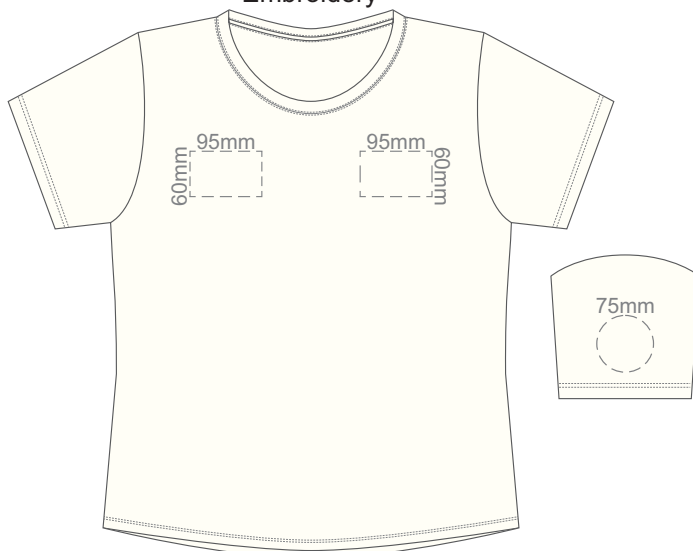

10% of Actual Size
Embroidery

FRONT LARGE