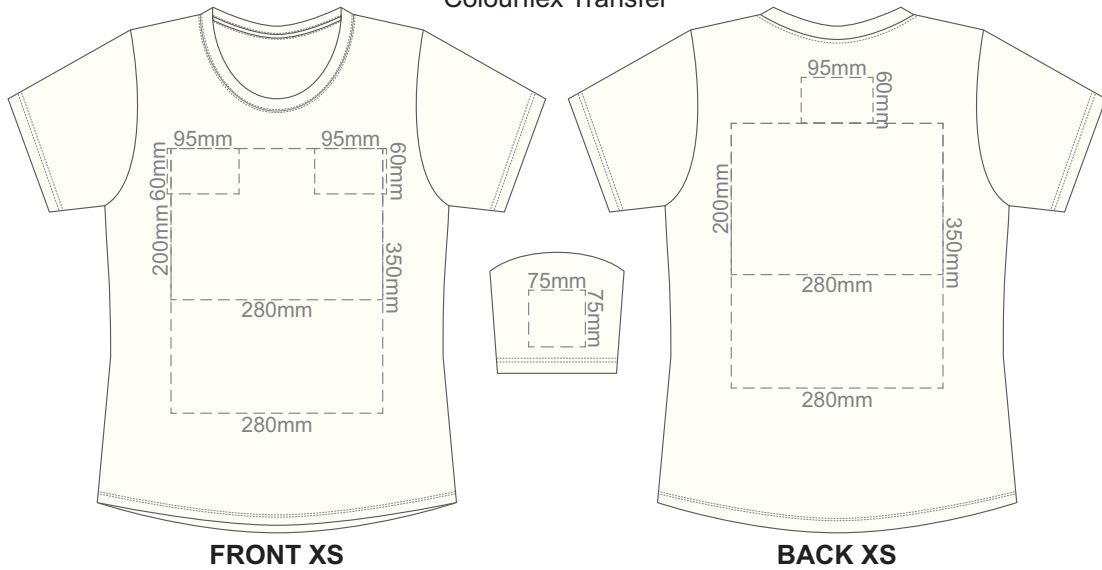

10% of Actual Size
Colourflex Transfer