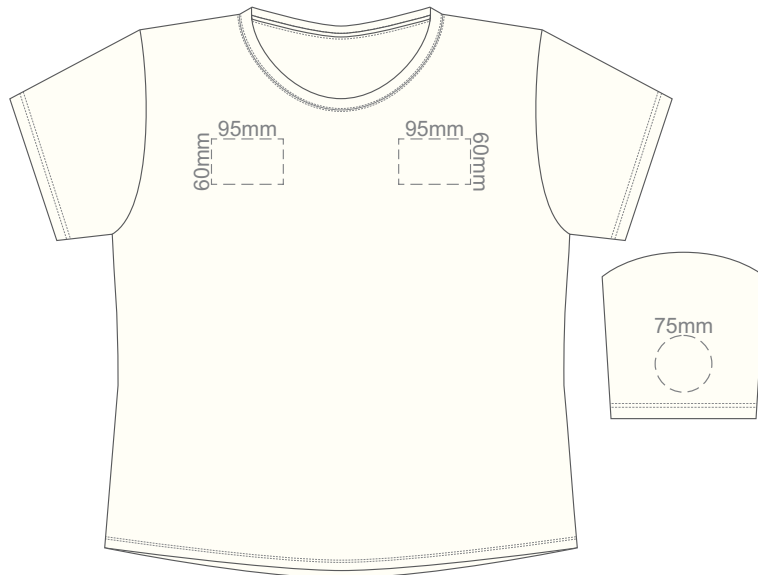

10% of Actual Size
Embroidery

FRONT 3XL