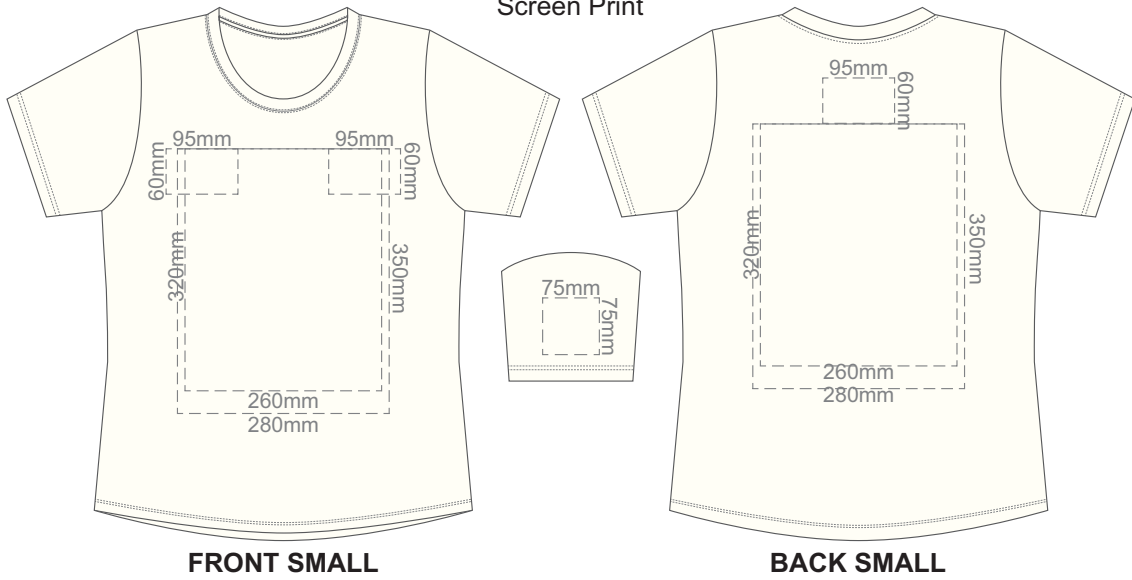

10% of Actual Size
Screen Print