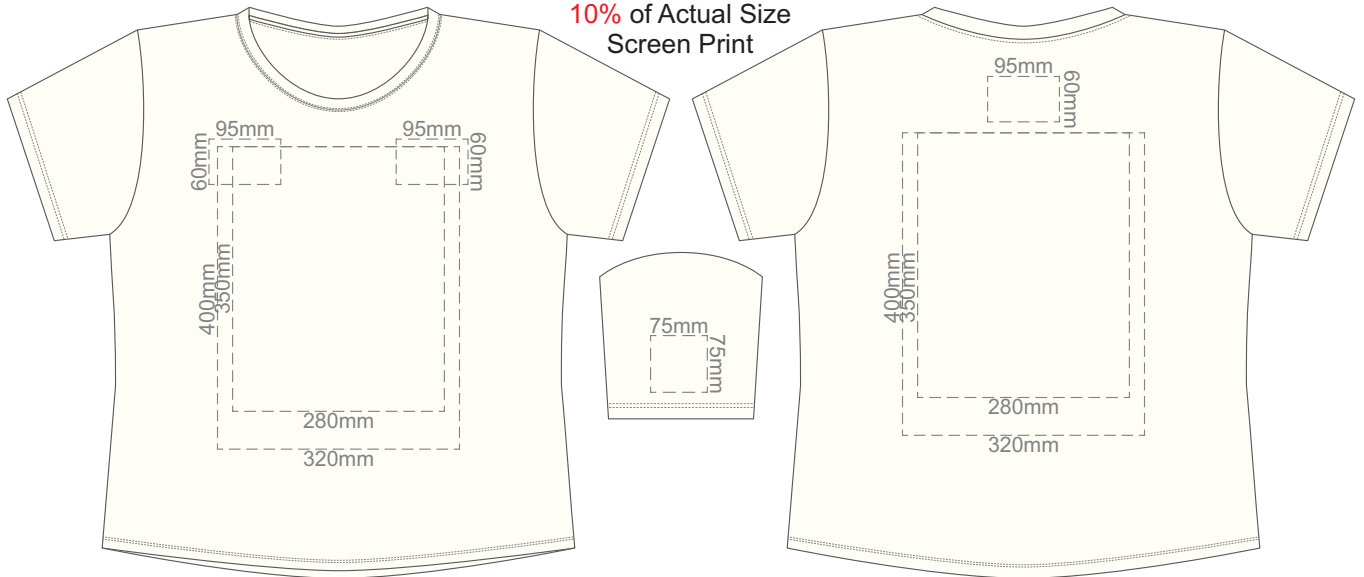

BACK 3XL

10% of Actual Size
Screen Print

FRONT 3XL