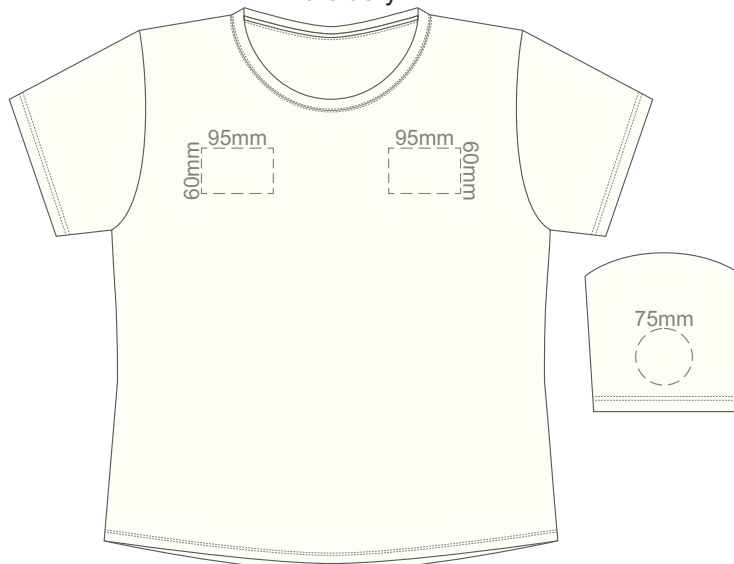

10% of Actual Size
Embroidery

FRONT 2XL