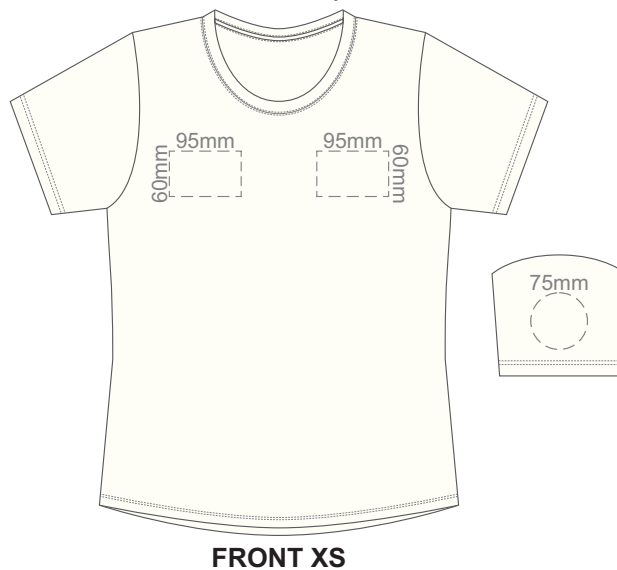

10% of Actual Size
Embroidery