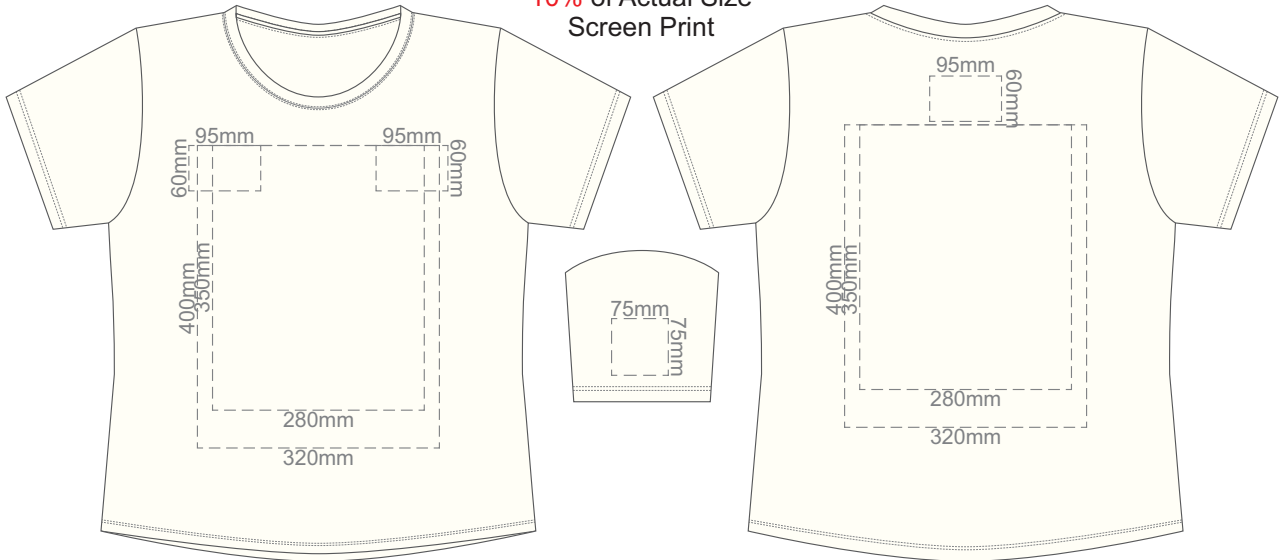

BACK XL

10% of Actual Size
Screen Print

FRONT XL