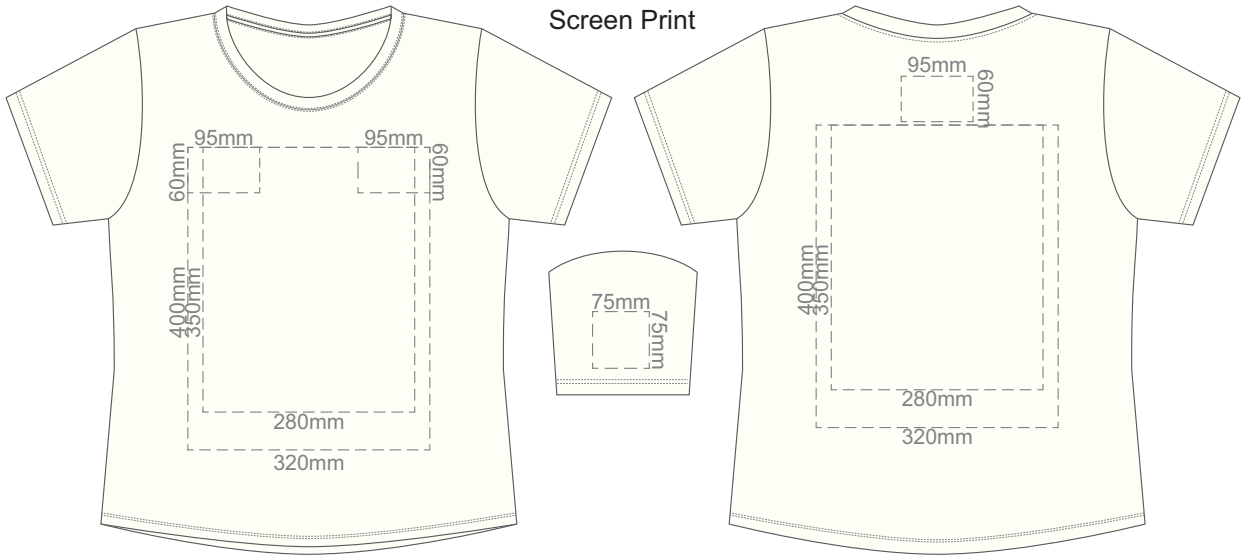

BACK LARGE

10% of Actual Size
Screen Print

FRONT LARGE