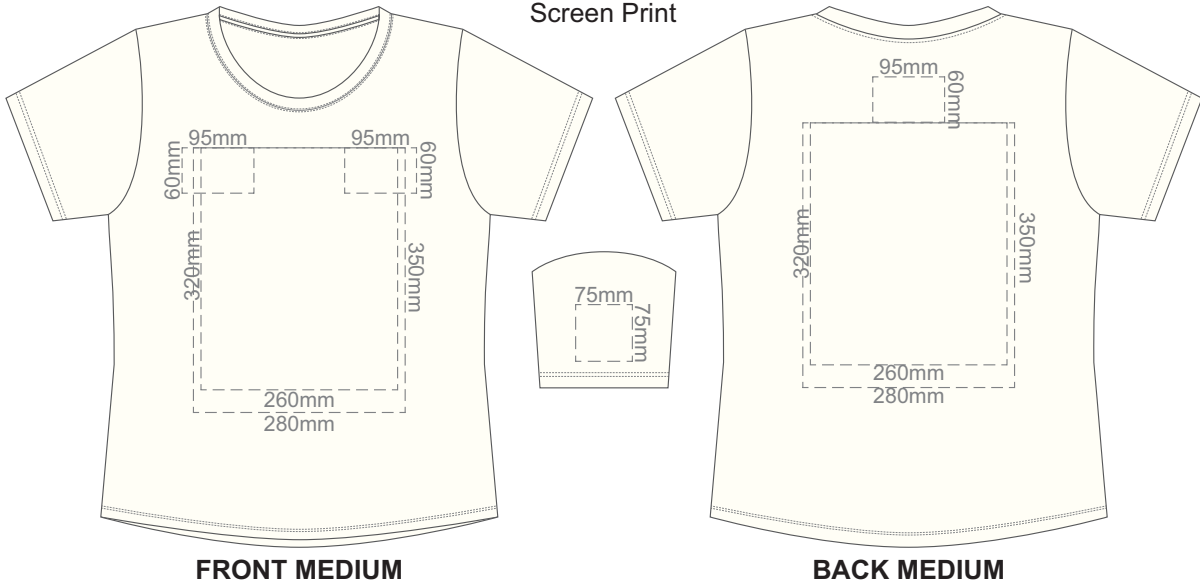

10% of Actual Size
Screen Print