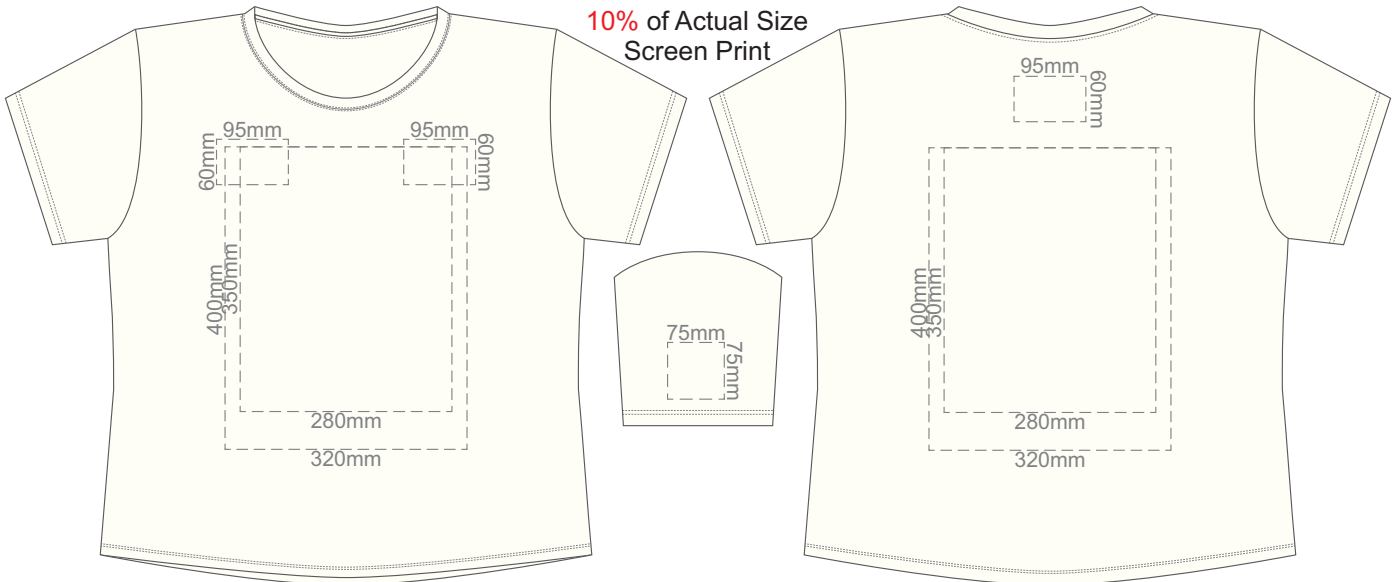

10% of Actual Size
Screen Print

FRONT 4XL

BACK 4XL

10% of Actual Size
Colourflex Transfer