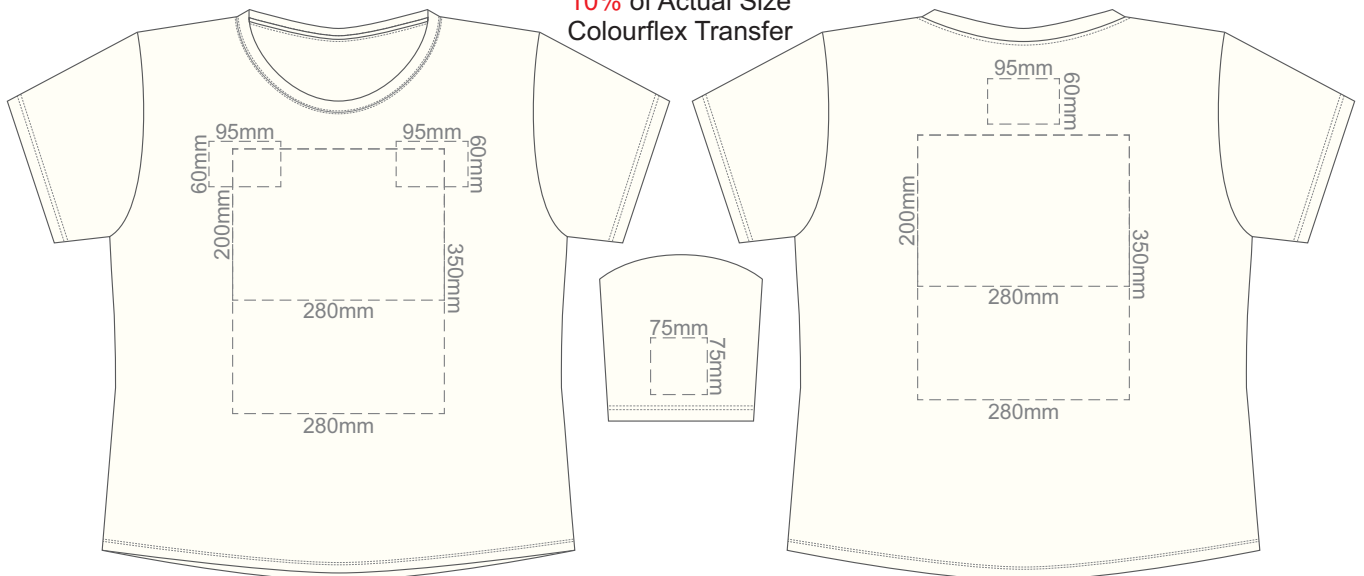

BACK 3XL

10% of Actual Size
Colourflex Transfer

FRONT 3XL