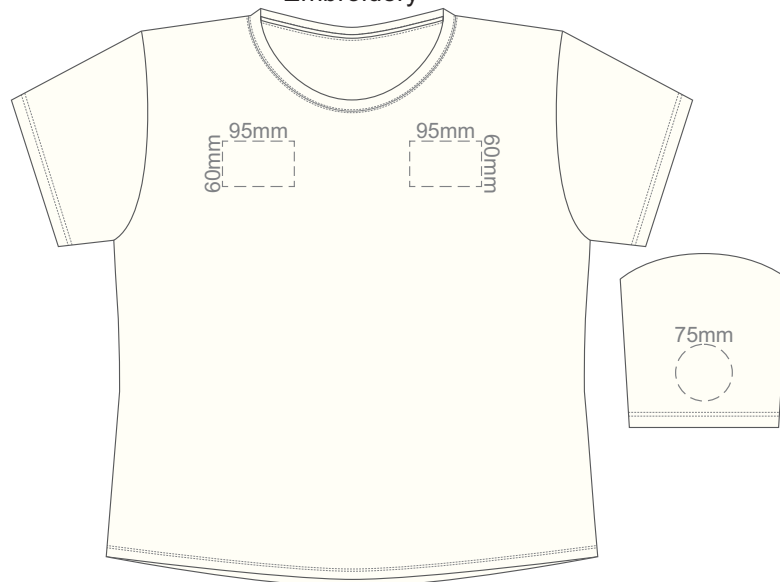

10% of Actual Size
Embroidery

FRONT XL

10% of Actual Size
Screen Print

FRONT 2XL

BACK 2XL

10% of Actual Size
Colourflex Transfer

FRONT 2XL

BACK 2XL

10% of Actual Size
Embroidery

FRONT 2XL

10% of Actual Size
Screen Print

FRONT 3XL

BACK 3XL

10% of Actual Size
Colourflex Transfer

FRONT 3XL

BACK 3XL

10% of Actual Size
Embroidery

FRONT 3XL

10% of Actual Size
Screen Print

FRONT 4XL

BACK 4XL

10% of Actual Size
Colourflex Transfer

FRONT 4XL

BACK 4XL

10% of Actual Size
Embroidery

FRONT 4XL

NAVY

PETROL BLUE

CARBON