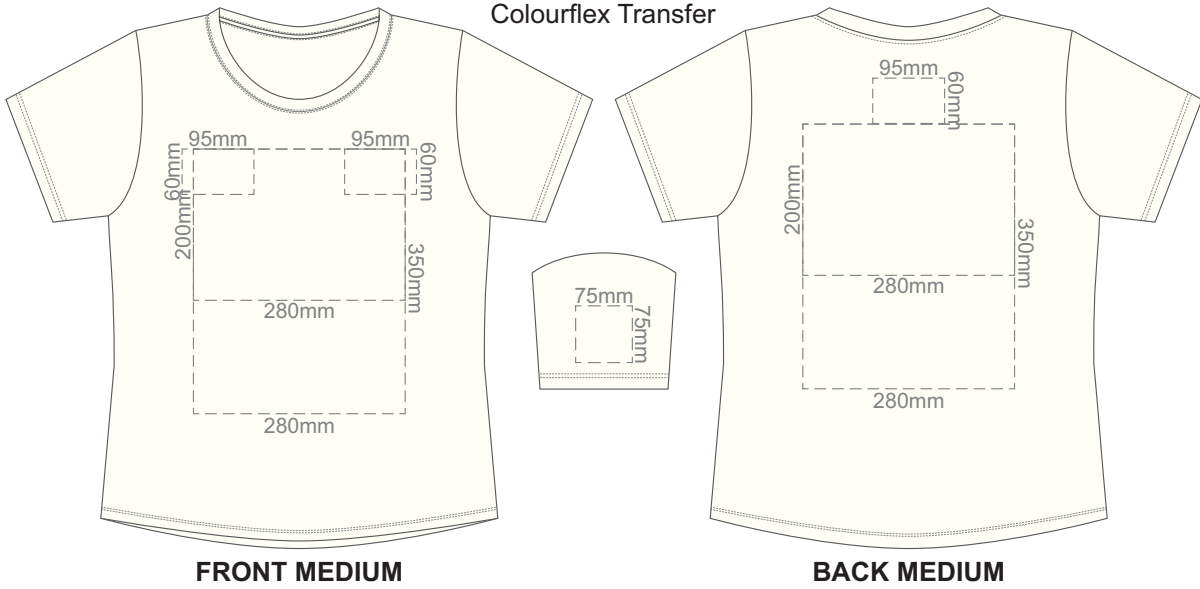

10% of Actual Size
Colourflex Transfer