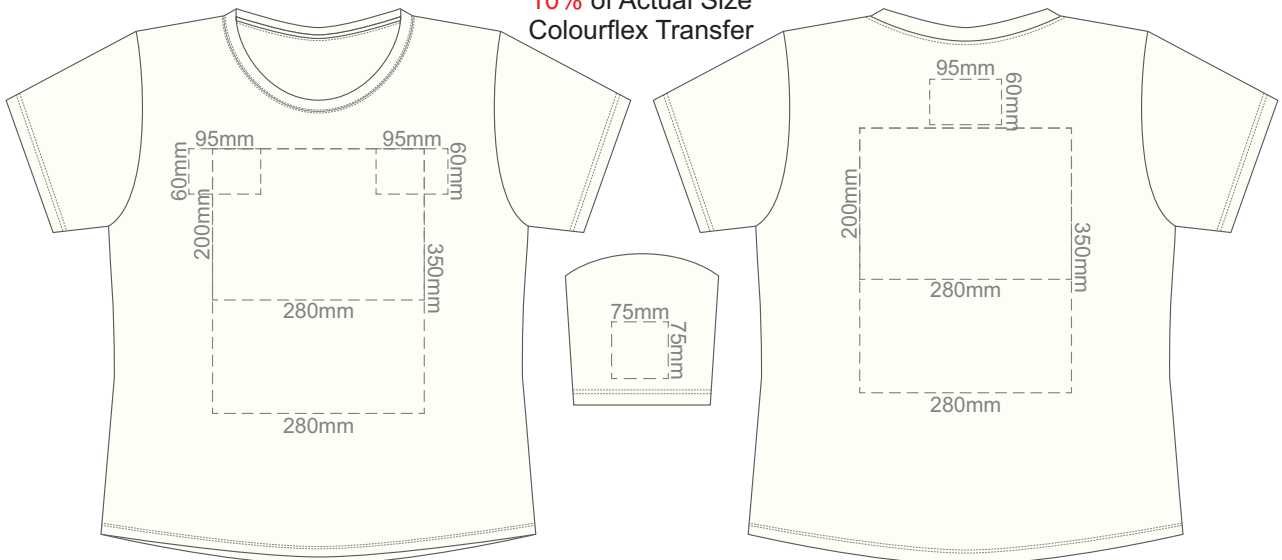

BACK XL

10% of Actual Size
Colourflex Transfer

FRONT XL