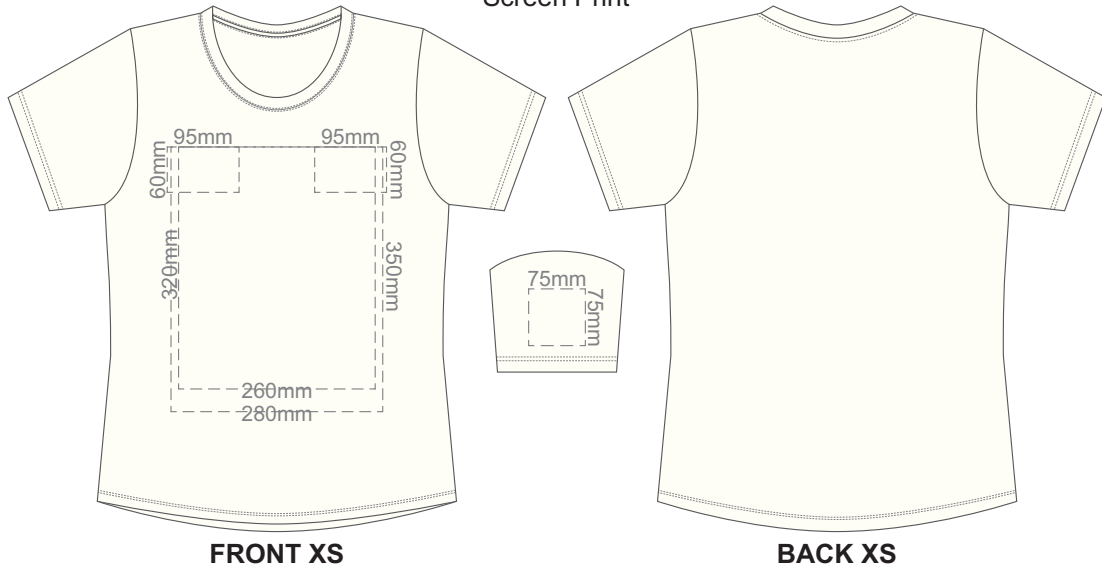

10% of Actual Size
Screen Print