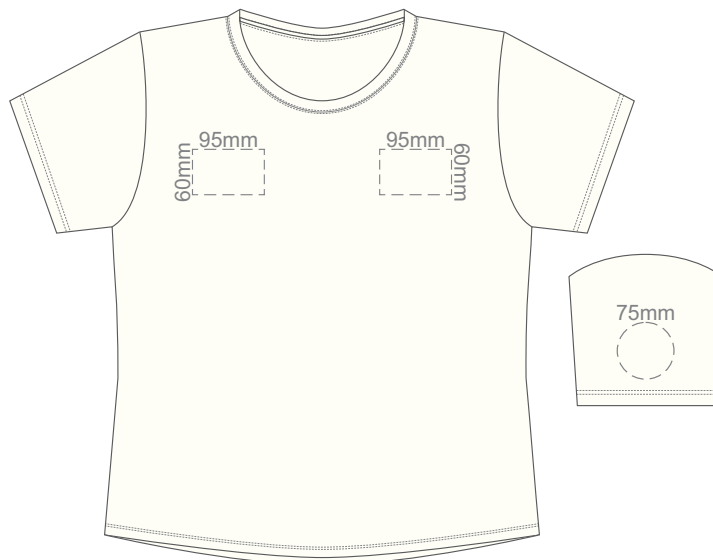

10% of Actual Size
Embroidery

FRONT XL