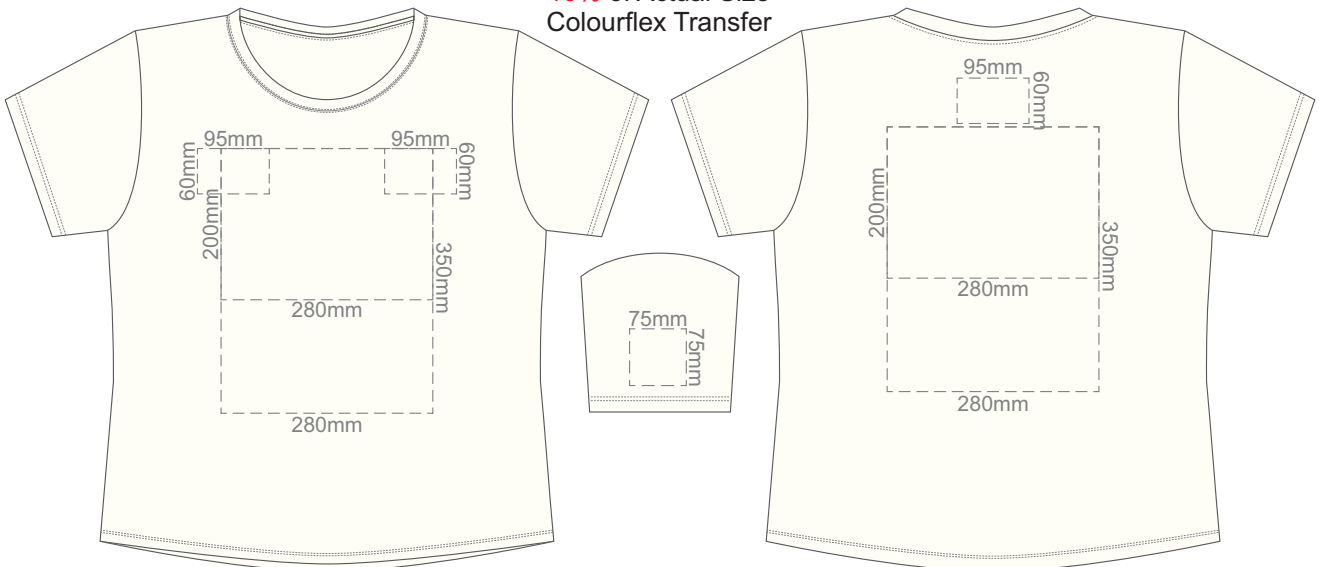

BACK 2XL

10% of Actual Size
Colourflex Transfer

FRONT 2XL