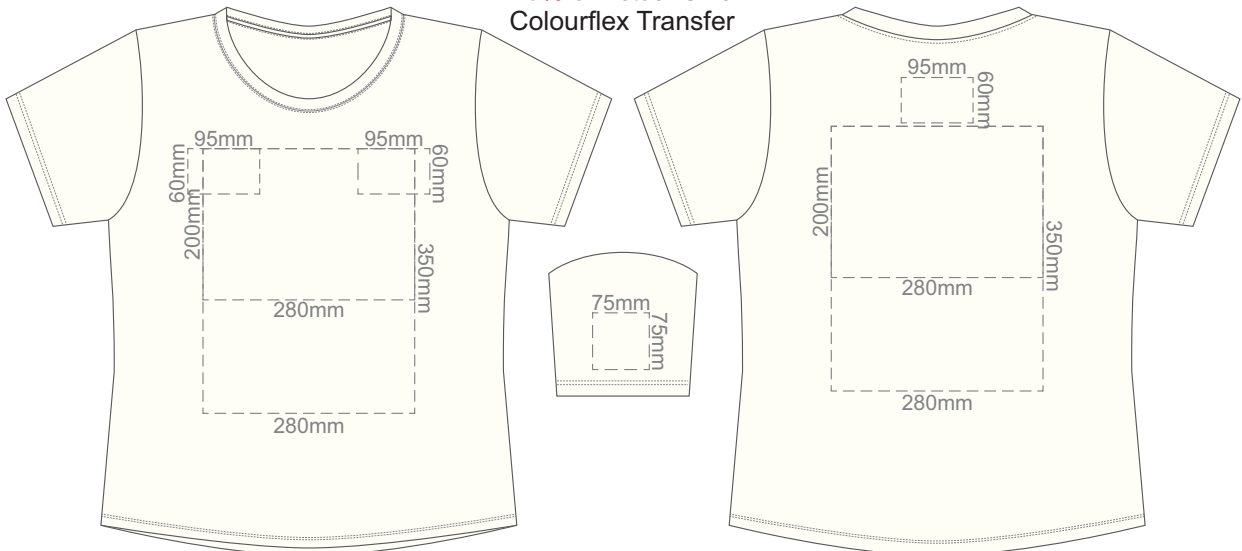

BACK LARGE

10% of Actual Size
Colourflex Transfer

FRONT LARGE