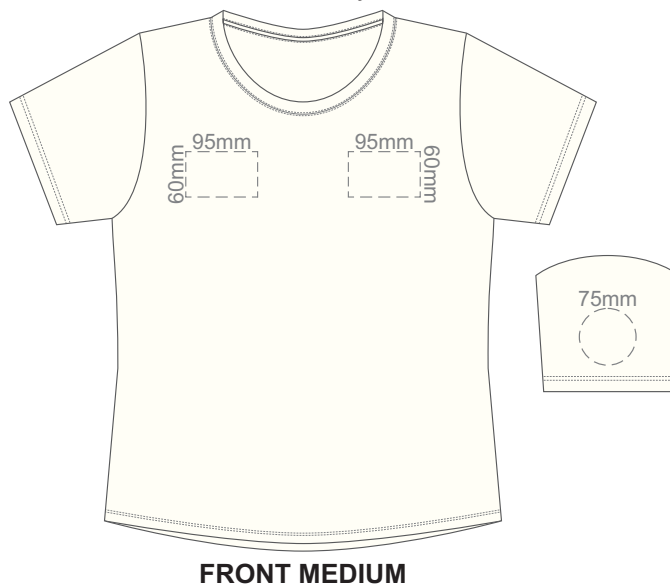

10% of Actual Size
Embroidery