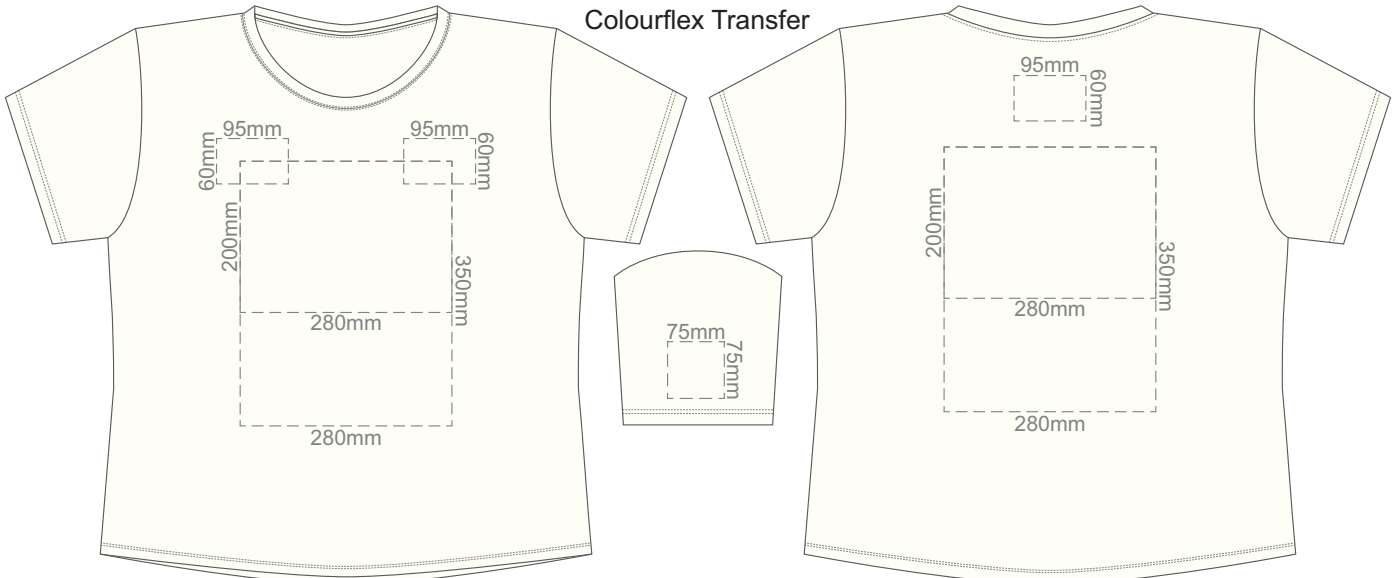

10% of Actual Size
Embroidery

FRONT XL

10% of Actual Size
Screen Print

FRONT 2XL

BACK 2XL

10% of Actual Size
Colourflex Transfer

FRONT 2XL

BACK 2XL

10% of Actual Size
Embroidery

FRONT 2XL

10% of Actual Size
Screen Print

FRONT 3XL

BACK 3XL

10% of Actual Size
Colourflex Transfer

FRONT 3XL

BACK 3XL

10% of Actual Size
Embroidery

FRONT 3XL

10% of Actual Size
Screen Print

FRONT 4XL

BACK 4XL

10% of Actual Size
Colourflex Transfer

FRONT 4XL

BACK 4XL

10% of Actual Size
Embroidery

FRONT 4XL

NAVY

PETROL BLUE

CARBON