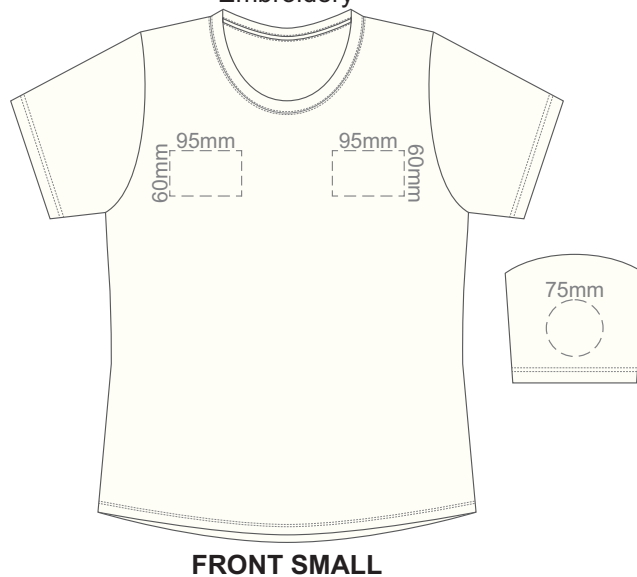

10% of Actual Size
Embroidery