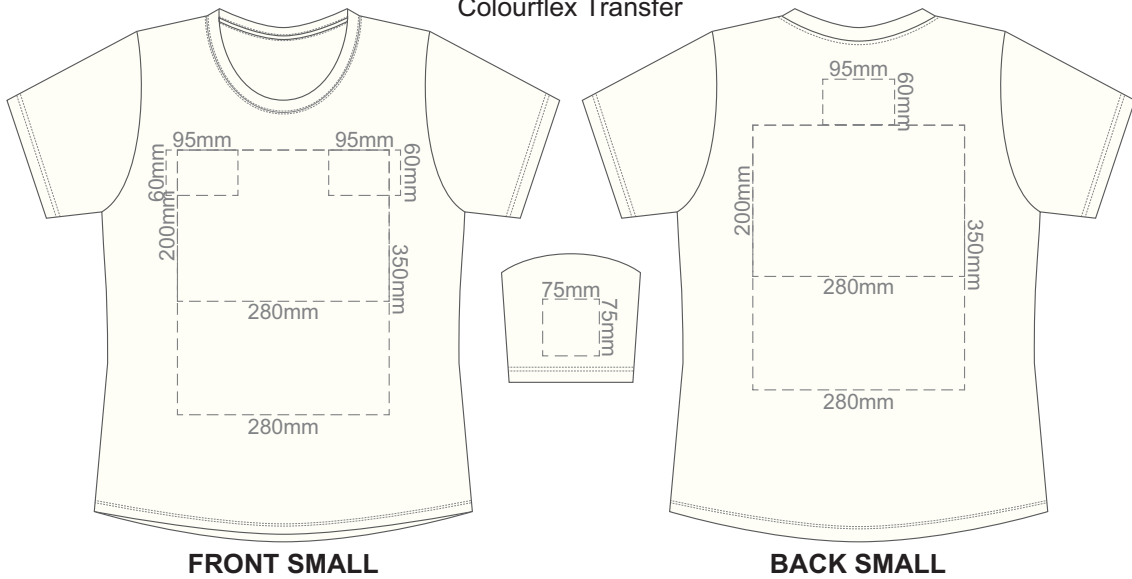

10% of Actual Size
Colourflex Transfer