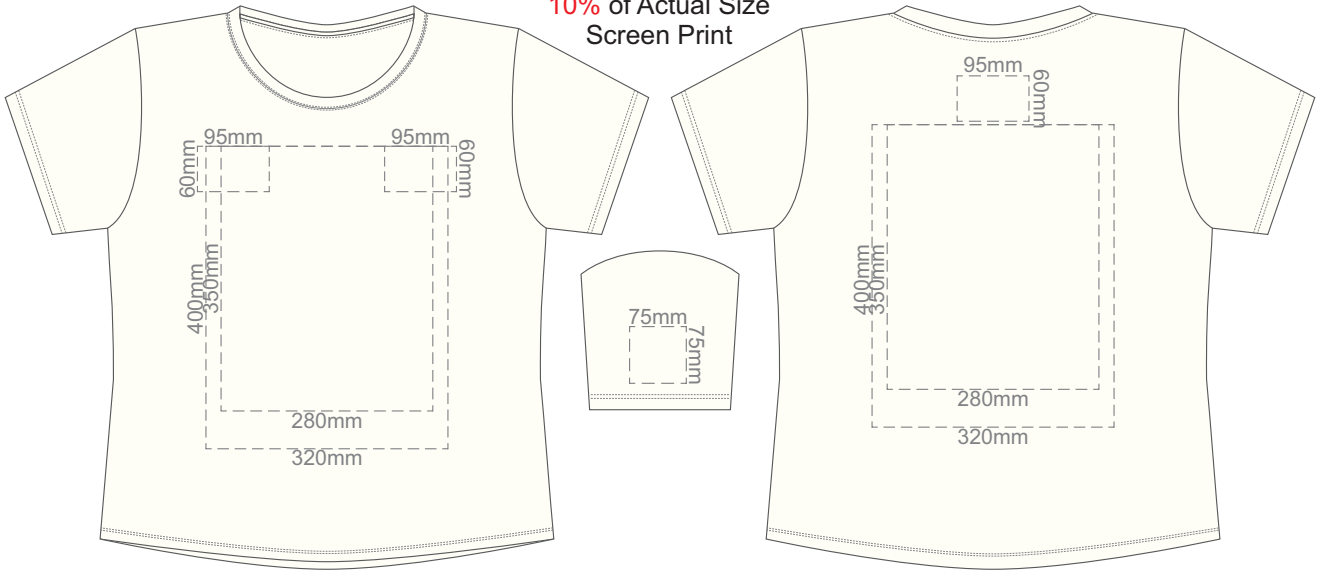

BACK 2XL

10% of Actual Size
Screen Print

FRONT 2XL