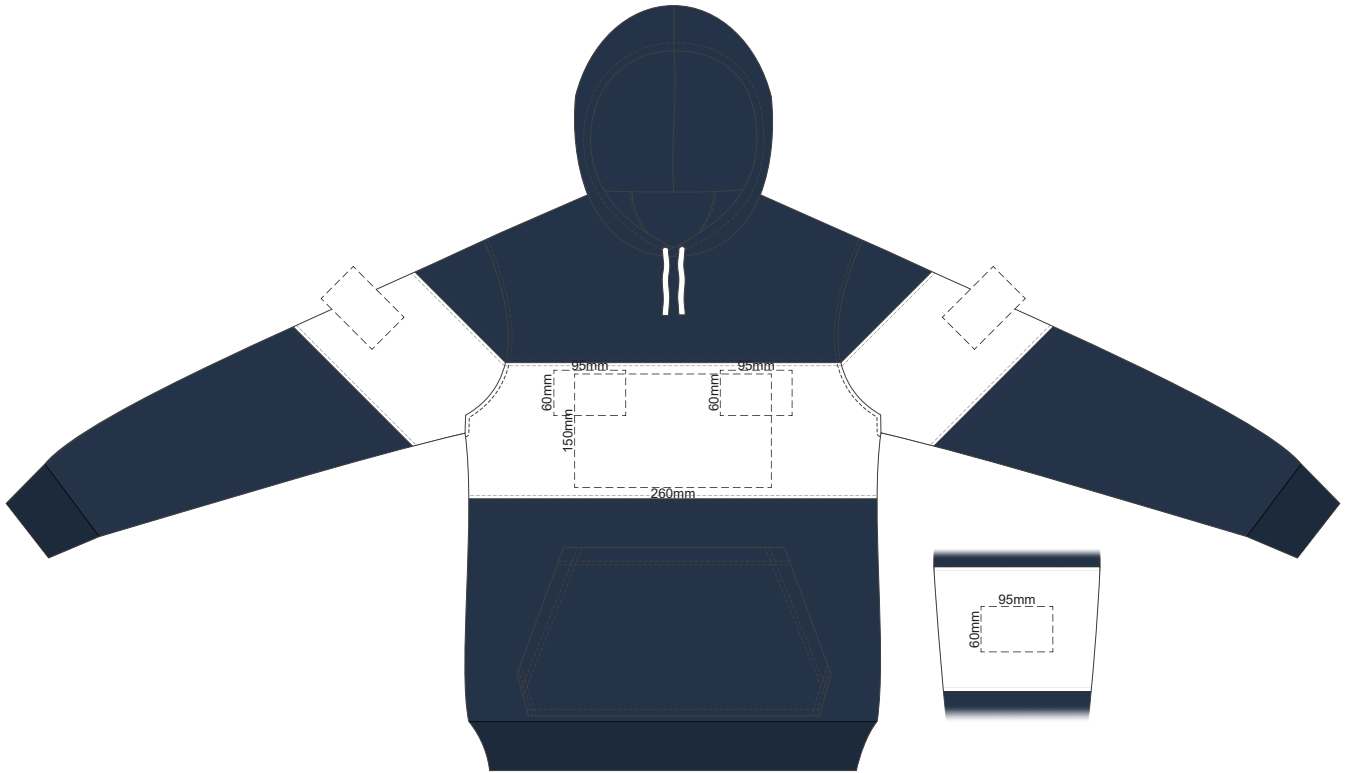

10% of Actual Size
Colourflex Transfer

FRONT MEDIUM