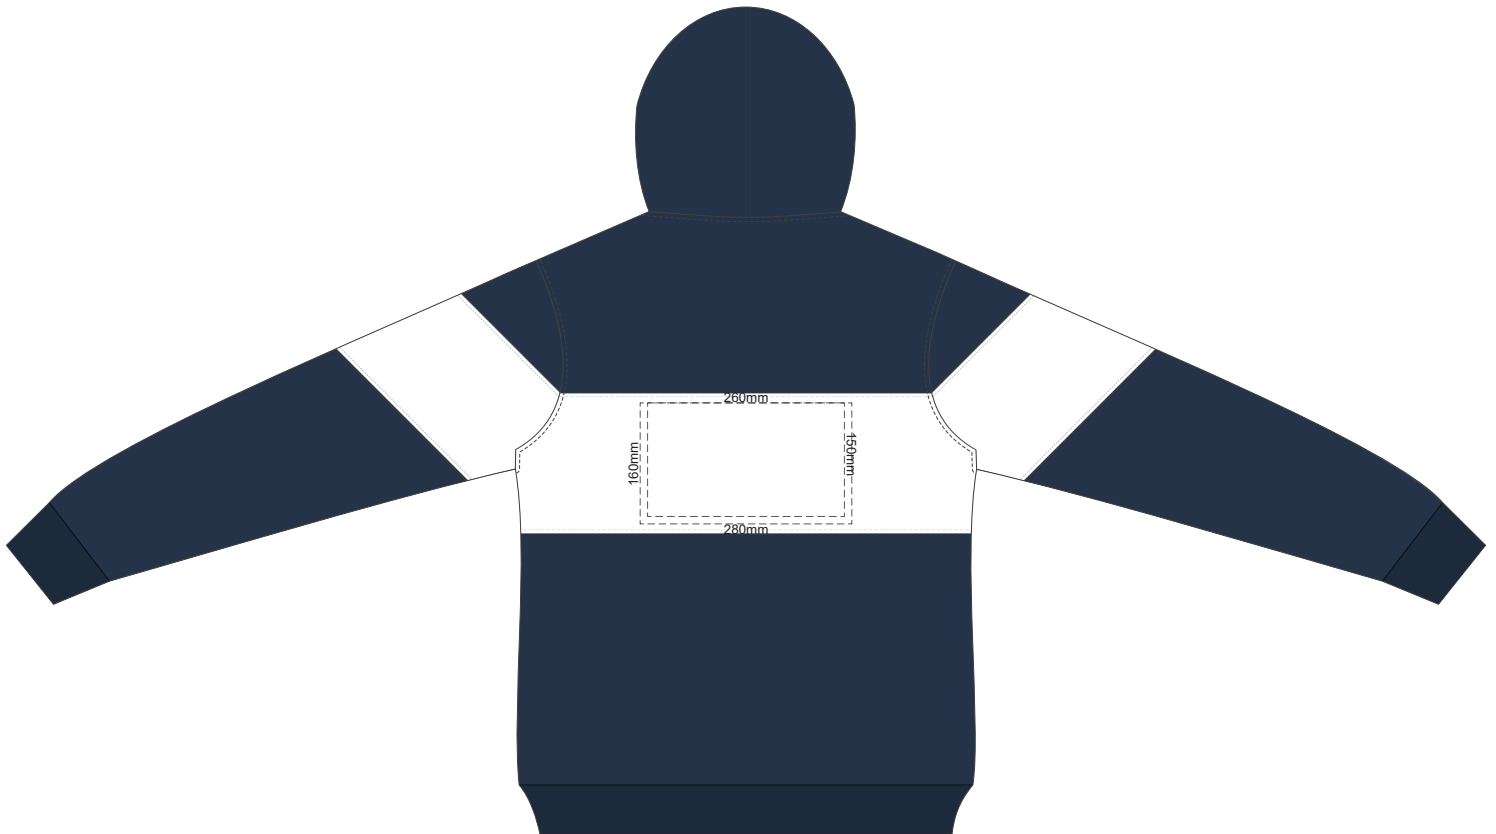

10% of Actual Size
Colourflex Transfer

FRONT MEDIUM

10% of Actual Size
Colourflex Transfer

BACK MEDIUM

10% of Actual Size
Colourflex Transfer

FRONT LARGE

10% of Actual Size
Colourflex Transfer

BACK LARGE

10% of Actual Size
Colourflex Transfer

FRONT XL

10% of Actual Size
Colourflex Transfer

BACK XL

10% of Actual Size
Colourflex Transfer

FRONT 2XL

10% of Actual Size
Colourflex Transfer

BACK 2XL