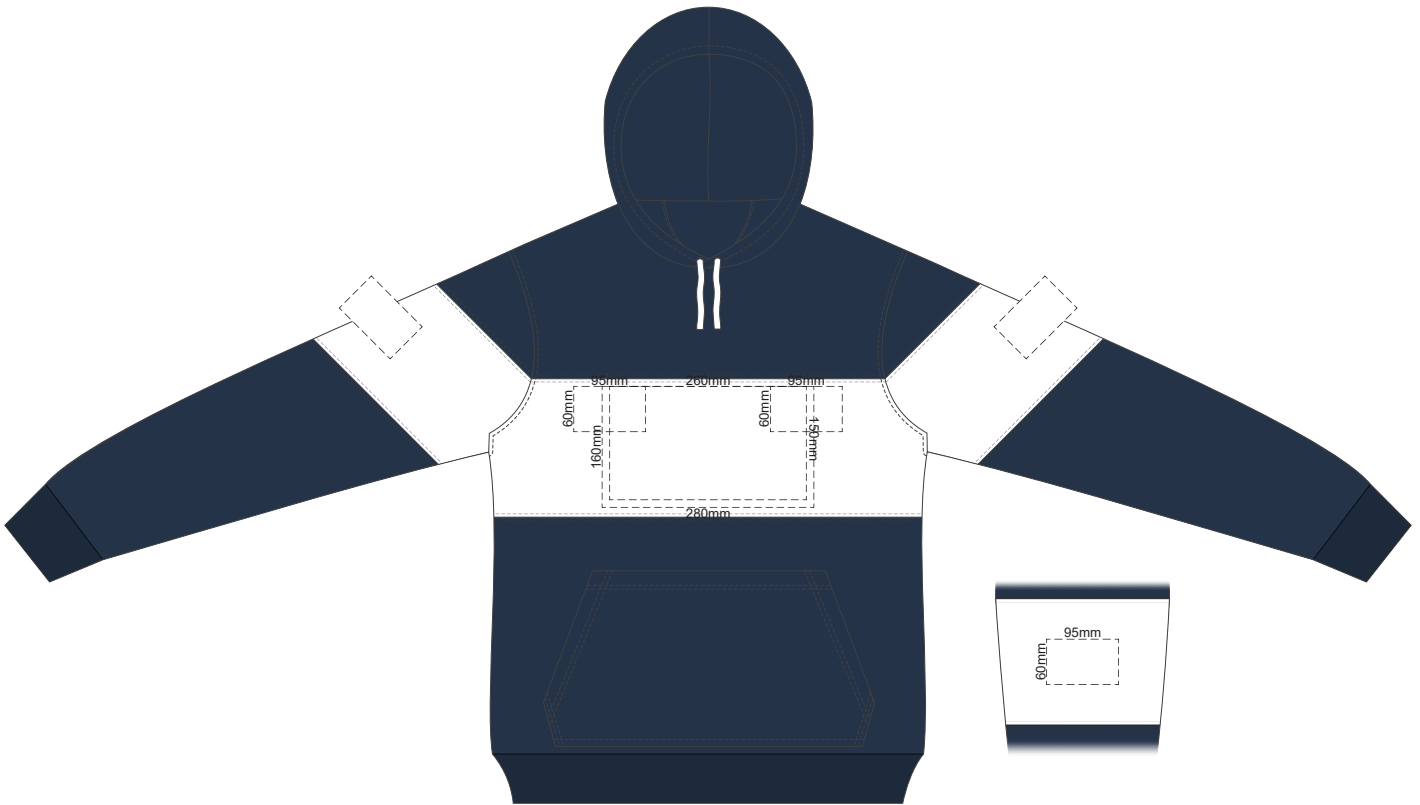

10% of Actual Size
Colourflex Transfer

FRONT EXTRA SMALL

10% of Actual Size
Colourflex Transfer

BACK EXTRA SMALL

10% of Actual Size
Colourflex Transfer

FRONT SMALL

10% of Actual Size
Colourflex Transfer

BACK SMALL

10% of Actual Size
Colourflex Transfer

FRONT MEDIUM

10% of Actual Size
Colourflex Transfer

BACK MEDIUM

10% of Actual Size
Colourflex Transfer

FRONT LARGE

10% of Actual Size
Colourflex Transfer

BACK LARGE

10% of Actual Size
Colourflex Transfer

FRONT XL

10% of Actual Size
Colourflex Transfer

BACK XL

10% of Actual Size
Colourflex Transfer

FRONT 2XL

10% of Actual Size
Colourflex Transfer

BACK 2XL