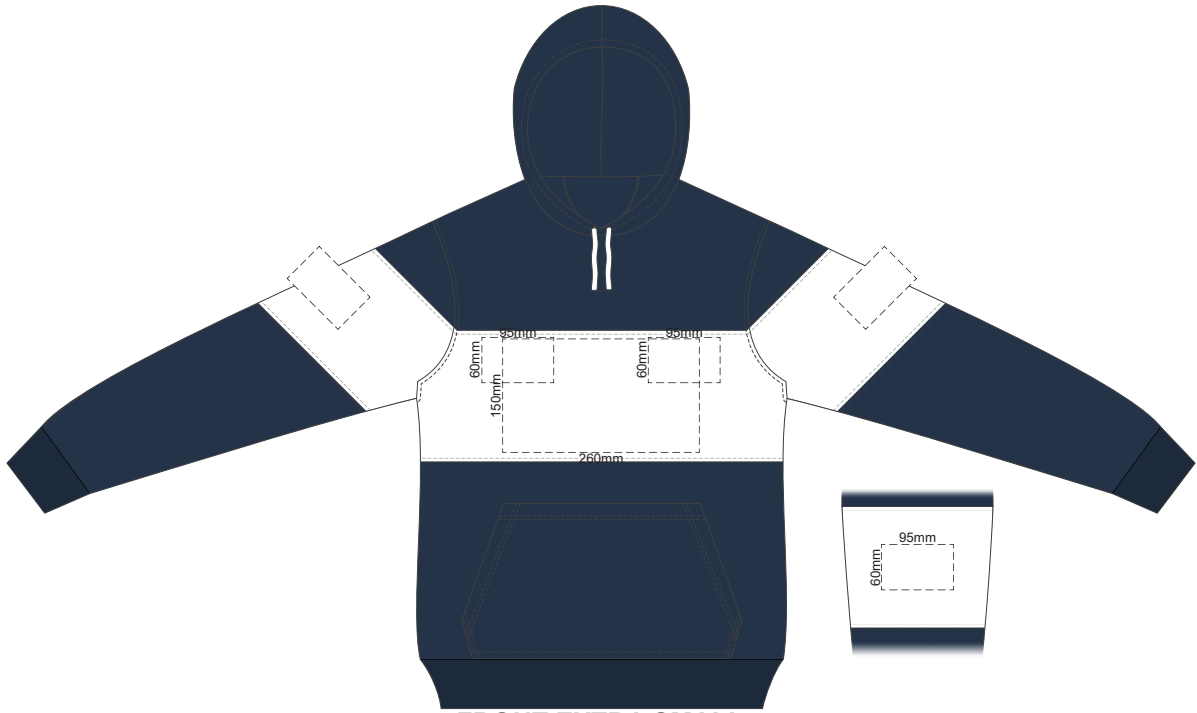

10% of Actual Size
Screen Print

FRONT XL

10% of Actual Size
Screen Print

BACK XL

10% of Actual Size
Screen Print

FRONT 2XL

10% of Actual Size
Screen Print

BACK 2XL

10% of Actual Size
Screen Print

FRONT 3XL

10% of Actual Size
Screen Print

BACK 3XL

10% of Actual Size
Screen Print

FRONT 4XL

10% of Actual Size
Screen Print

BACK 4XL

10% of Actual Size
Colourflex Transfer

FRONT EXTRA SMALL

10% of Actual Size
Colourflex Transfer

BACK EXTRA SMALL

10% of Actual Size
Colourflex Transfer

FRONT SMALL

10% of Actual Size
Colourflex Transfer

BACK SMALL