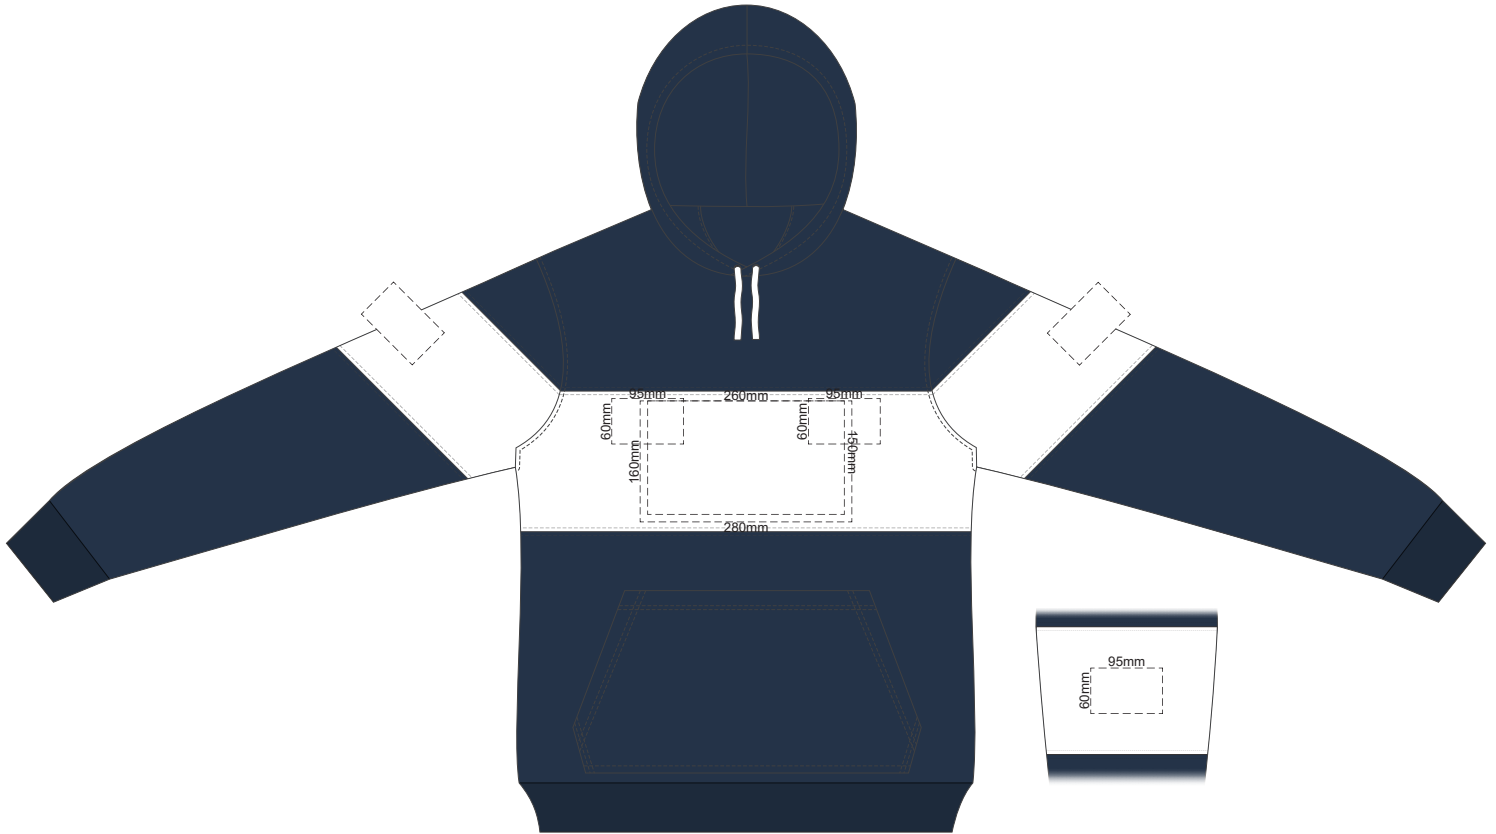

10% of Actual Size
Colourflex Transfer

FRONT MEDIUM

10% of Actual Size
Colourflex Transfer

BACK MEDIUM

10% of Actual Size
Colourflex Transfer

FRONT LARGE

10% of Actual Size
Colourflex Transfer

BACK LARGE

10% of Actual Size
Colourflex Transfer

FRONT XL

10% of Actual Size
Colourflex Transfer

BACK XL

10% of Actual Size
Colourflex Transfer

FRONT 2XL

10% of Actual Size
Colourflex Transfer

BACK 2XL