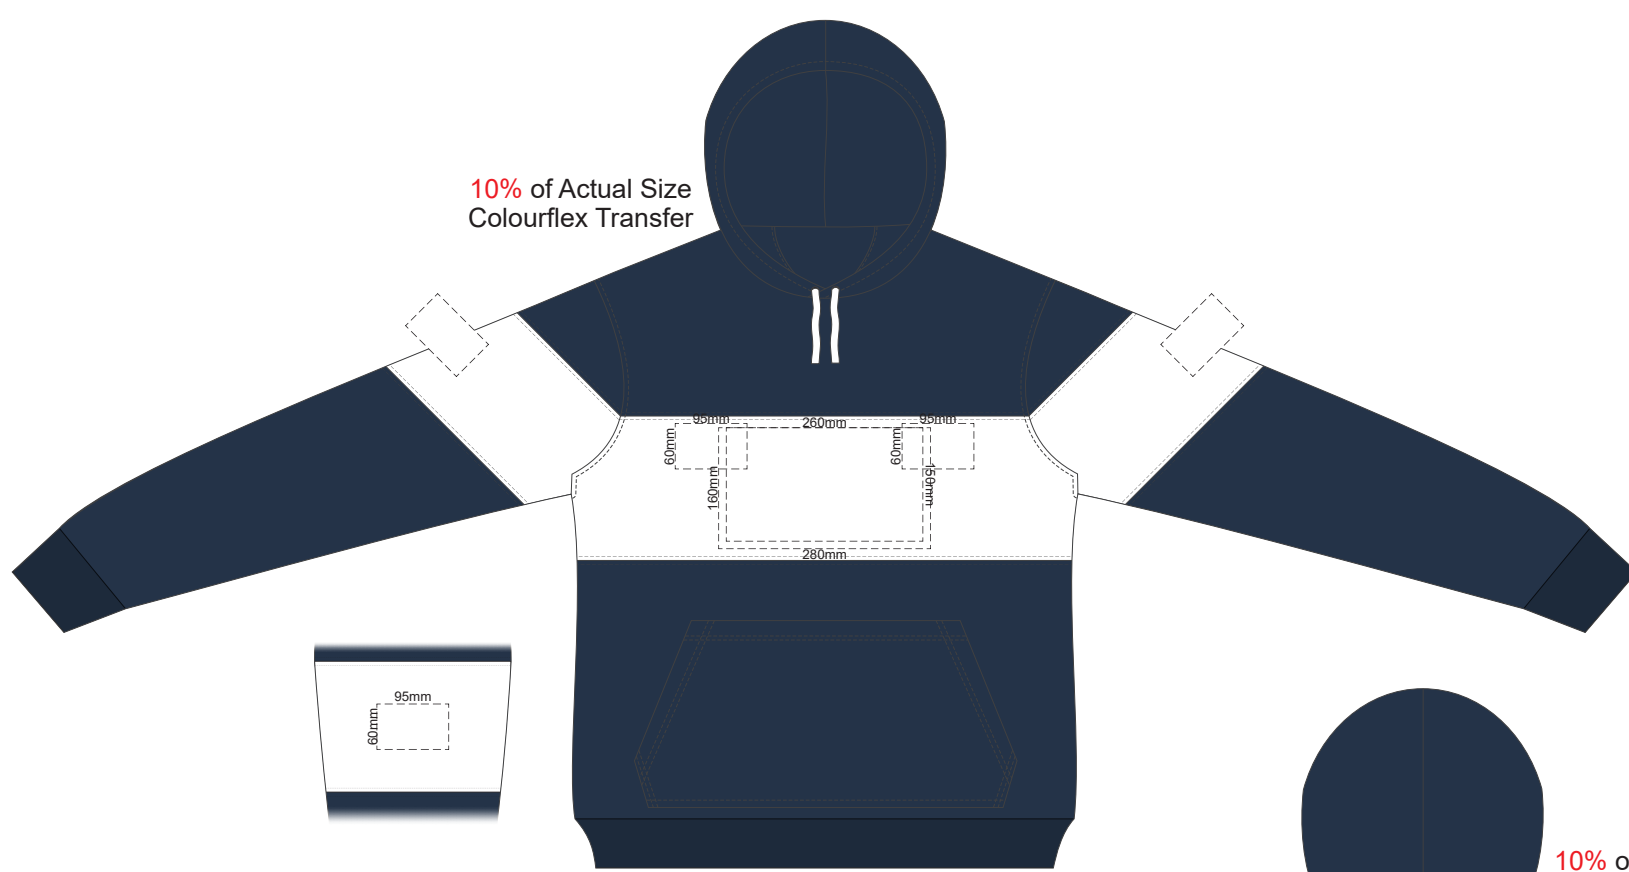

10% of Actual Size
Colourflex Transfer

FRONT 3XL