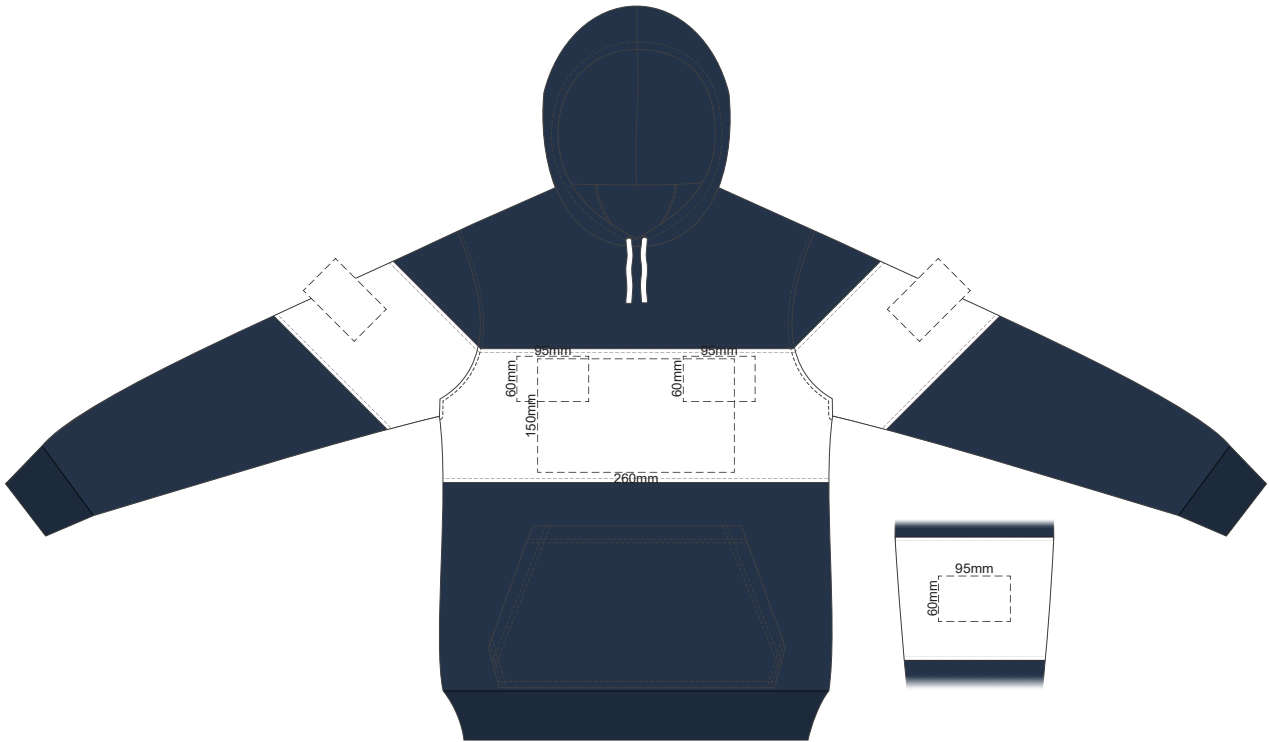

10% of Actual Size
Screen Print

FRONT 3XL

10% of Actual Size
Screen Print

BACK 3XL

10% of Actual Size
Screen Print

FRONT 4XL

10% of Actual Size
Screen Print

BACK 4XL

10% of Actual Size
Colourflex Transfer

FRONT EXTRA SMALL

10% of Actual Size
Colourflex Transfer

BACK EXTRA SMALL

10% of Actual Size
Colourflex Transfer

FRONT SMALL

10% of Actual Size
Colourflex Transfer

BACK SMALL

10% of Actual Size
Colourflex Transfer

FRONT MEDIUM

10% of Actual Size
Colourflex Transfer

BACK MEDIUM

10% of Actual Size
Colourflex Transfer

FRONT LARGE

10% of Actual Size
Colourflex Transfer

BACK LARGE