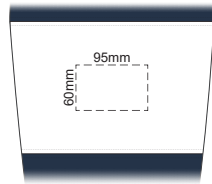

10% of Actual Size
Colourflex Transfer

FRONT XL

10% of Actual Size
Colourflex Transfer

BACK XL

10% of Actual Size
Colourflex Transfer

FRONT 2XL

10% of Actual Size
Colourflex Transfer

BACK 2XL

10% of Actual Size
Colourflex Transfer

FRONT 3XL

10% of Actual Size
Colourflex Transfer

BACK 3XL

10% of Actual Size
Colourflex Transfer

FRONT 4XL

10% of Actual Size
Colourflex Transfer

BACK 4XL

10% of Actual Size
Embroidery

FRONT EXTRA SMALL

10% of Actual Size
Embroidery

FRONT SMALL

10% of Actual Size
Embroidery

FRONT MEDIUM

10% of Actual Size
Embroidery

FRONT LARGE