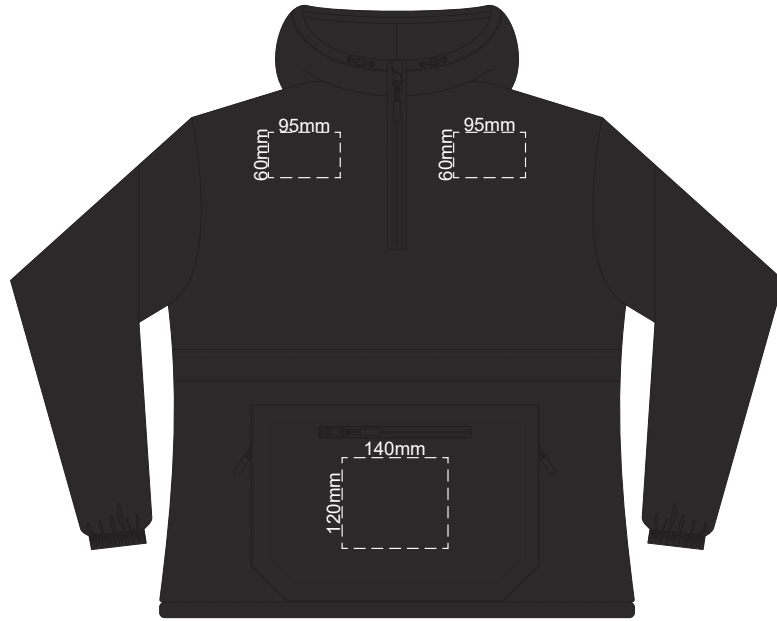

10% of Actual Size
Colourflex Transfer

FRONT WOMENS SMALL

10% of Actual Size
Colourflex Transfer

BACK WOMENS SMALL

STANDARD
PULLER COLOUR

OPTIONAL EXTRA
PULLER COLOURS

10% of Actual Size
Colourflex Transfer

FRONT WOMENS MEDIUM

10% of Actual Size
Colourflex Transfer

BACK WOMENS MEDIUM

STANDARD
PULLER COLOUR

OPTIONAL EXTRA
PULLER COLOURS

10% of Actual Size
Colourflex Transfer

FRONT WOMENS LARGE

10% of Actual Size
Colourflex Transfer

BACK WOMENS LARGE

STANDARD
PULLER COLOUR

OPTIONAL EXTRA
PULLER COLOURS

10% of Actual Size
Colourflex Transfer

FRONT WOMENS XL

10% of Actual Size
Colourflex Transfer

BACK WOMENS XL

STANDARD
PULLER COLOUR