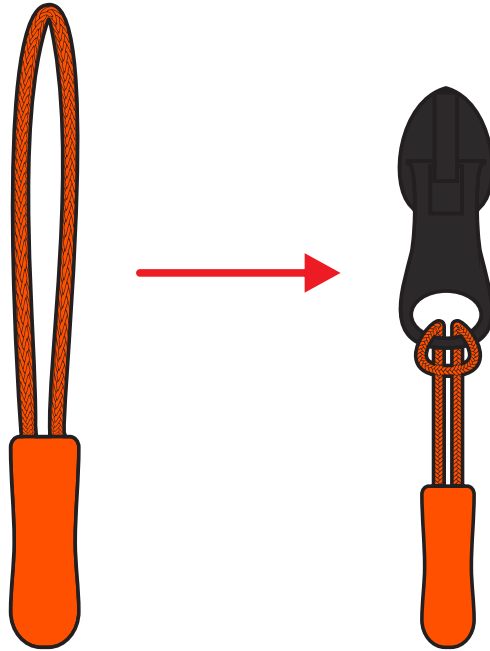

FRONT WOMENS 3XL

10% of Actual Size
Colourflex Transfer

BACK WOMENS 3XL

STANDARD
PULLER COLOUR

OPTIONAL EXTRA
PULLER COLOURS

COLOURED PLASTIC PULLERS
(OPTIONAL EXTRAS)

Pullers visualization when assembled