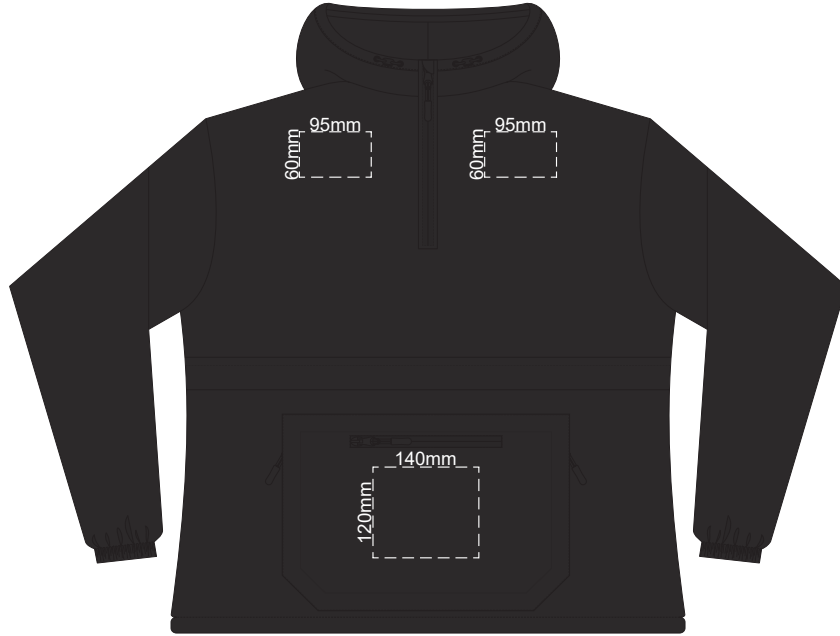

10% of Actual Size
Colourflex Transfer

FRONT WOMENS SMALL

10% of Actual Size
Colourflex Transfer

BACK WOMENS SMALL

STANDARD
PULLER COLOUR

OPTIONAL EXTRA
PULLER COLOURS

10% of Actual Size
Colourflex Transfer

FRONT WOMENS MEDIUM

10% of Actual Size
Colourflex Transfer

BACK WOMENS MEDIUM

STANDARD
PULLER COLOUR

OPTIONAL EXTRA
PULLER COLOURS

10% of Actual Size
Colourflex Transfer

FRONT WOMENS LARGE

10% of Actual Size
Colourflex Transfer

BACK WOMENS LARGE

STANDARD
PULLER COLOUR

OPTIONAL EXTRA
PULLER COLOURS

10% of Actual Size
Colourflex Transfer

FRONT WOMENS XL

10% of Actual Size
Colourflex Transfer

BACK WOMENS XL

STANDARD
PULLER COLOUR

OPTIONAL EXTRA
PULLER COLOURS

10% of Actual Size
Colourflex Transfer

FRONT WOMENS XXL

10% of Actual Size
Colourflex Transfer

BACK WOMENS XXL

STANDARD
PULLER COLOUR

OPTIONAL EXTRA
PULLER COLOURS

10% of Actual Size
Colourflex Transfer