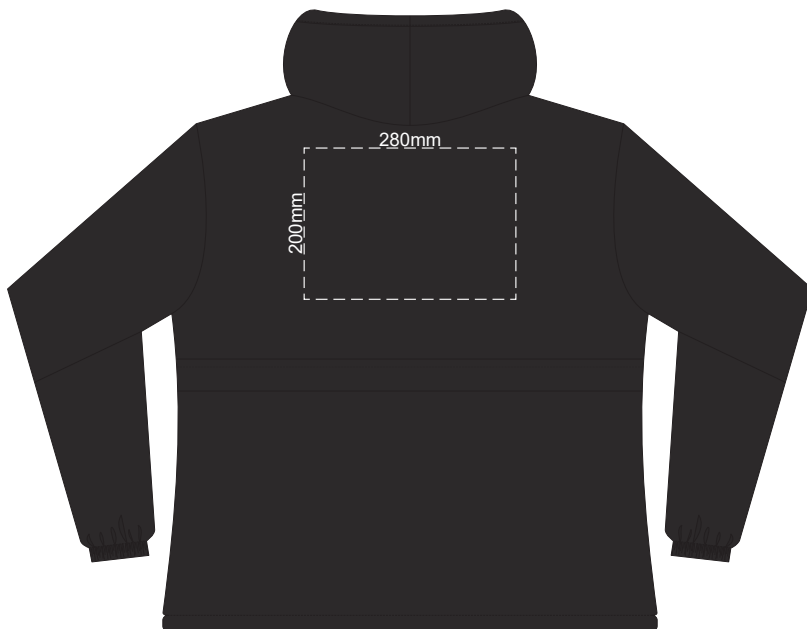

FRONT WOMENS MEDIUM

10% of Actual Size
Colourflex Transfer

BACK WOMENS MEDIUM

STANDARD
PULLER COLOUR

OPTIONAL EXTRA
PULLER COLOURS

10% of Actual Size
Colourflex Transfer

FRONT WOMENS LARGE

10% of Actual Size
Colourflex Transfer

BACK WOMENS LARGE

STANDARD
PULLER COLOUR

OPTIONAL EXTRA
PULLER COLOURS

10% of Actual Size
Colourflex Transfer

FRONT WOMENS XL

10% of Actual Size
Colourflex Transfer

BACK WOMENS XL

STANDARD
PULLER COLOUR

OPTIONAL EXTRA
PULLER COLOURS

10% of Actual Size
Colourflex Transfer

FRONT WOMENS XXL

10% of Actual Size
Colourflex Transfer

BACK WOMENS XXL

STANDARD
PULLER COLOUR

OPTIONAL EXTRA
PULLER COLOURS

10% of Actual Size
Colourflex Transfer