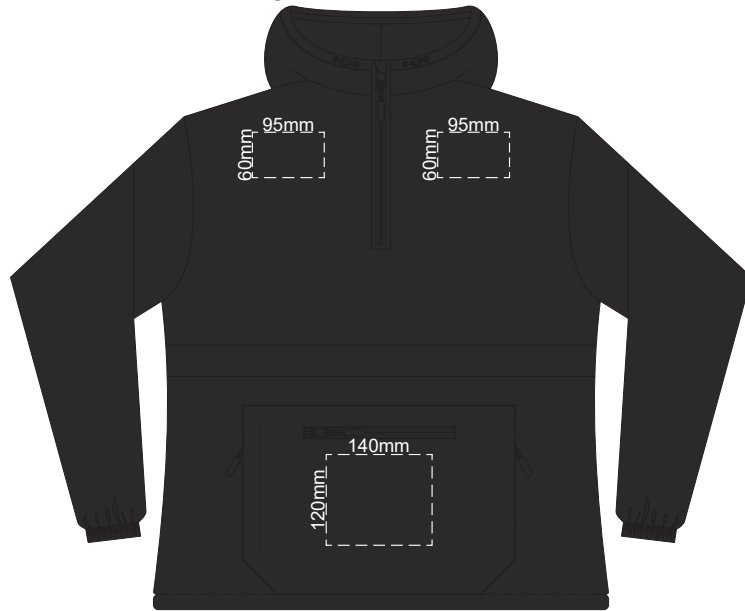

STANDARD
PULLER COLOUR

OPTIONAL EXTRA
PULLER COLOURS

10% of Actual Size
Colourflex Transfer

FRONT WOMENS XS

10% of Actual Size
Colourflex Transfer

BACK WOMENS XS

STANDARD
PULLER COLOUR

OPTIONAL EXTRA
PULLER COLOURS

10% of Actual Size
Colourflex Transfer

FRONT WOMENS SMALL

10% of Actual Size
Colourflex Transfer

BACK WOMENS SMALL

STANDARD
PULLER COLOUR

OPTIONAL EXTRA
PULLER COLOURS

10% of Actual Size
Colourflex Transfer

FRONT WOMENS MEDIUM

10% of Actual Size
Colourflex Transfer

BACK WOMENS MEDIUM

STANDARD
PULLER COLOUR

OPTIONAL EXTRA
PULLER COLOURS

10% of Actual Size
Colourflex Transfer

FRONT WOMENS LARGE

10% of Actual Size
Colourflex Transfer