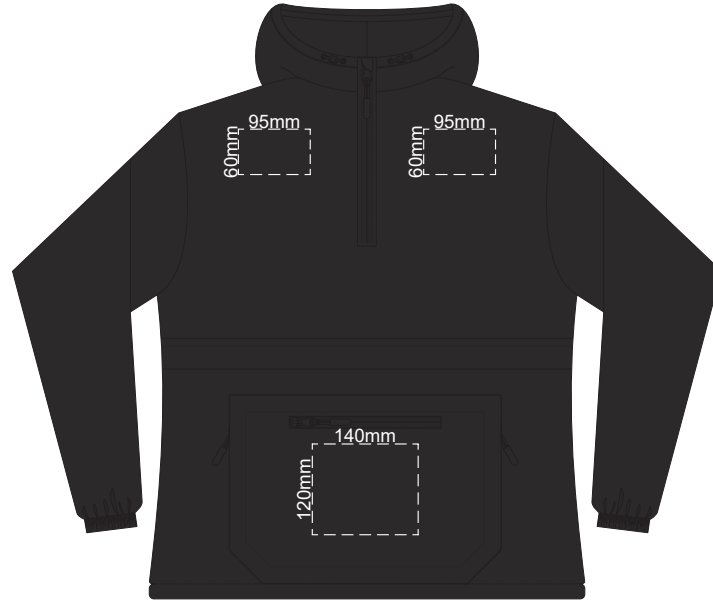

STANDARD
PULLER COLOUR

OPTIONAL EXTRA
PULLER COLOURS

10% of Actual Size
Colourflex Transfer

FRONT WOMENS XS

10% of Actual Size
Colourflex Transfer

BACK WOMENS XS

STANDARD
PULLER COLOUR

OPTIONAL EXTRA
PULLER COLOURS

10% of Actual Size
Colourflex Transfer

FRONT WOMENS SMALL

10% of Actual Size
Colourflex Transfer

BACK WOMENS SMALL

STANDARD
PULLER COLOUR

OPTIONAL EXTRA
PULLER COLOURS

10% of Actual Size
Colourflex Transfer

FRONT WOMENS MEDIUM

10% of Actual Size
Colourflex Transfer

BACK WOMENS MEDIUM

STANDARD
PULLER COLOUR

OPTIONAL EXTRA
PULLER COLOURS

10% of Actual Size
Colourflex Transfer

FRONT WOMENS LARGE

10% of Actual Size
Colourflex Transfer

BACK WOMENS LARGE

STANDARD
PULLER COLOUR

OPTIONAL EXTRA
PULLER COLOURS

10% of Actual Size
Colourflex Transfer

FRONT WOMENS XL

10% of Actual Size
Colourflex Transfer

BACK WOMENS XL

STANDARD
PULLER COLOUR